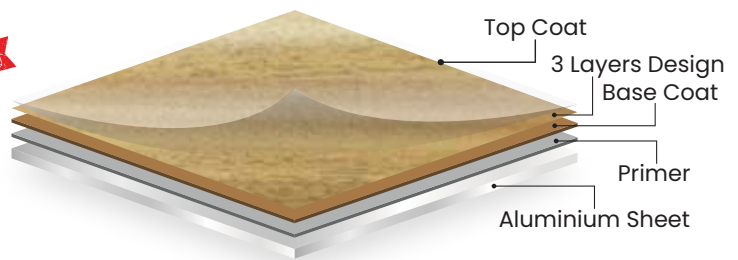

Wooden Pattern

Walnut (Woodgrain)	White Oak (Woodgrain)	Teak (Woodgrain)

Metal Pattern

Corten Copper	Bronze	Sulfide Oxidized

PRINTED decor

Standard Size

Thickness : 2.0mm/3.0mm
Width : 1,220 mm
Length : 3,050 mm

Manufacturing Capabilities

Print Width : 650mm~1,220mm
Print Length : 1,500mm~4,500mm
Thickness : 0.6mm~3.0mm
* More than 2 tons of raw material will be required for size customization.

Coating

Aluminium Decor Panel is coated with High Class Exterior spec coating. Coated by Offset Gravure. Direct Printing Technology. Aluminium Alloy : A3004P H32

Warranty

We offer a 10 years warranty for color retention in exterior applications. Please contact us for further information.