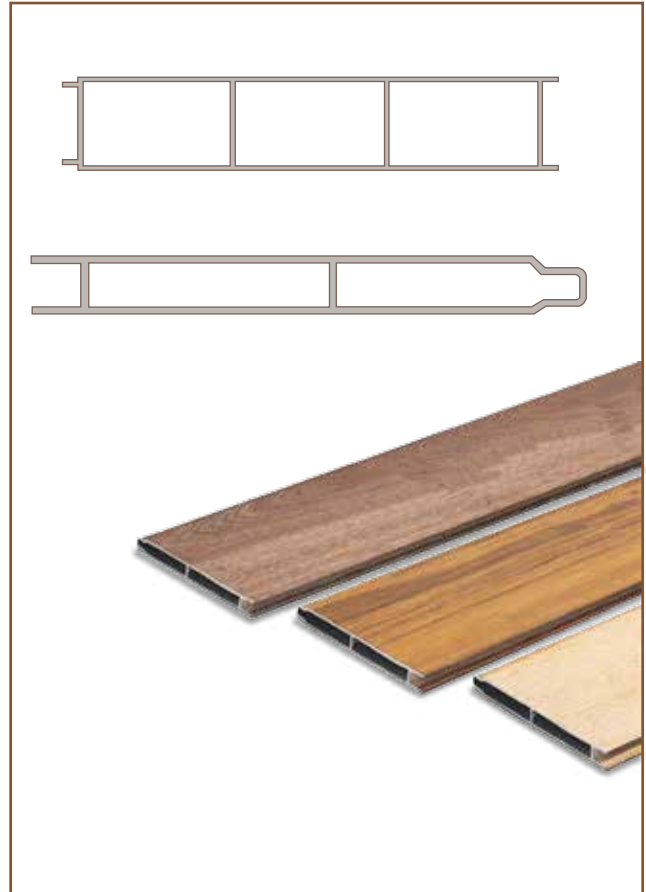

LOTTO

Makes it a safe choice for decorations in areas where fire is a concern.