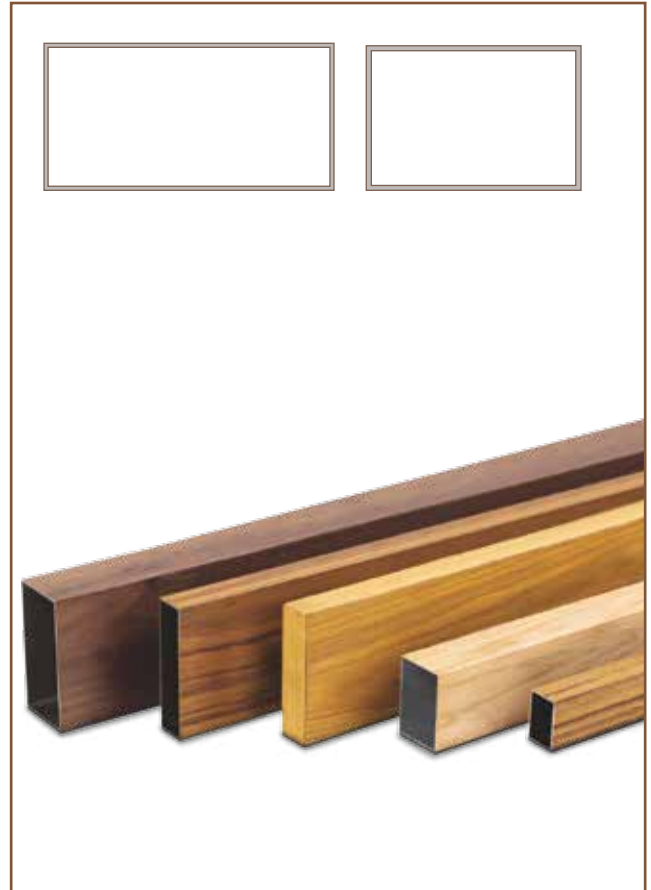

INNOVATIONS

The most important part of product selection, whether it is a good or a service that it helps support competitive advantage.

THE ART OF ALUMINUM
DECORATION

PRODUCT PROFILE

ALMORA

This makes it a great choice for outdoor decorations that will be exposed to the elements.