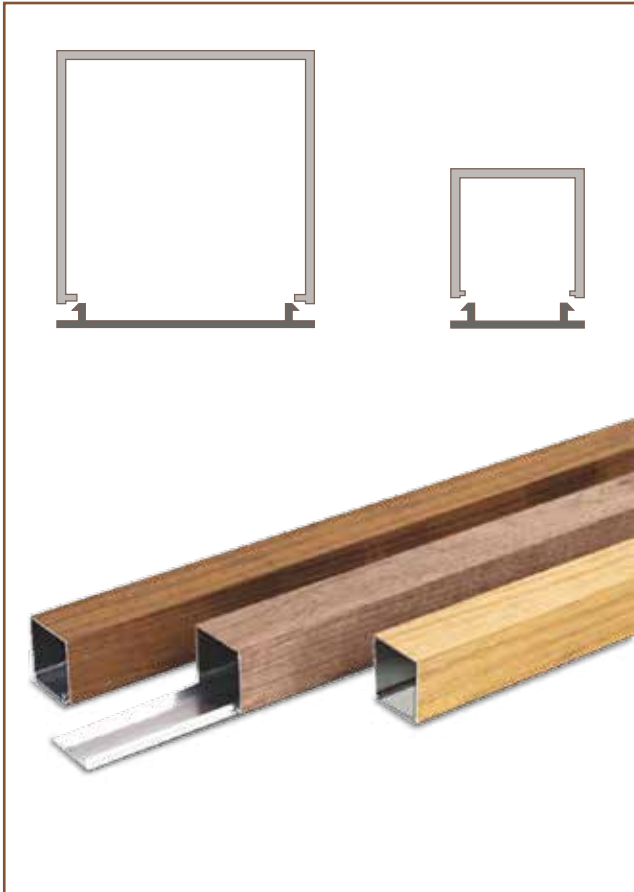

Aluminum can be recycle at the end of its life, which helps to reduce environmental impact

RAVEL

Aluminum can be used to create a variety of interior decor items.