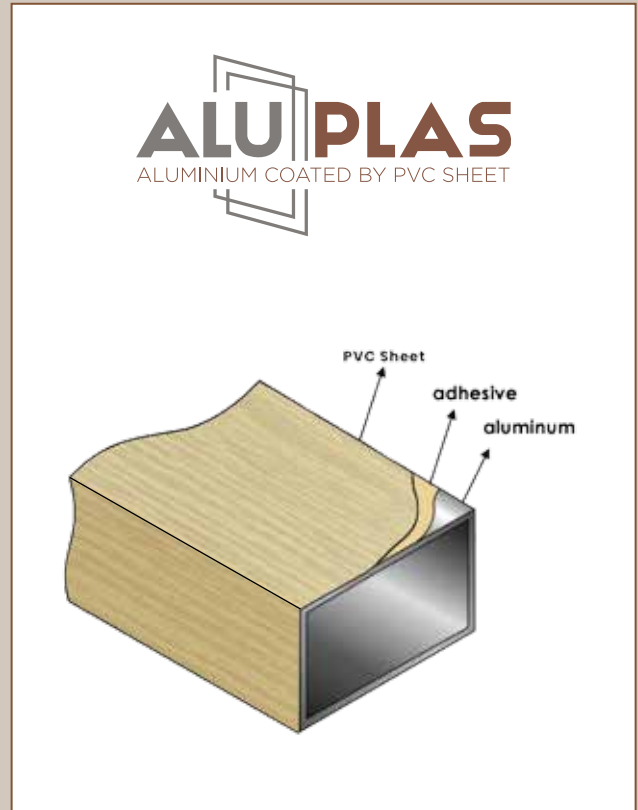

Aluminum Pvc-Sheet

“Feeling First”

Own Interior Intuition

We’ve developed the capability of wrapping ultra-thin Veneer over aluminum profiles. and coated by UV Coating

To make sure your own budget, We’ve developed the capability of wrapping PVC-Sheet over aluminum profiles.

Aluveen come in a wide variety of sizes, wood veneers, and finishes.

If you are looking for a way to add a touch of style to your commercial space, aluplas are a great option.