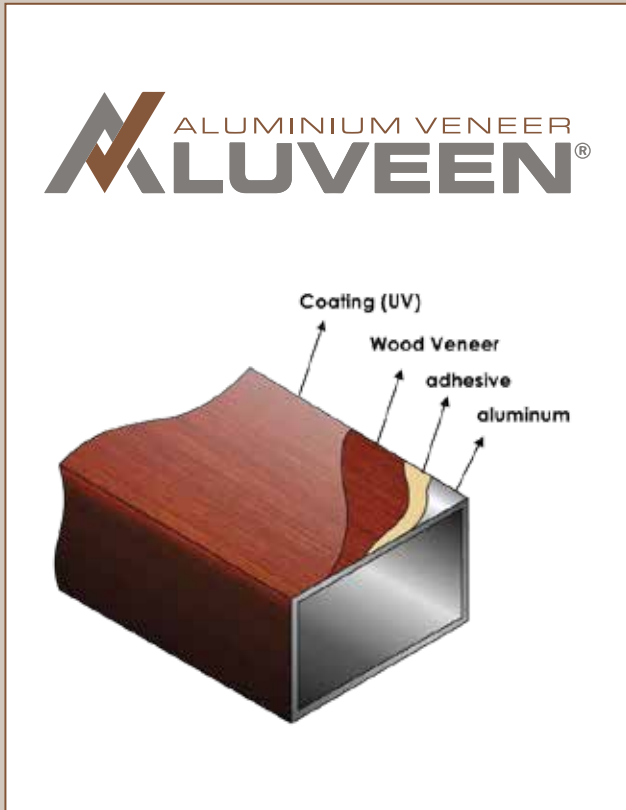

Aluminum Veneer