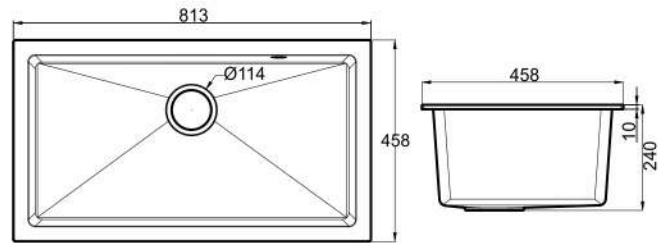

KS1 - 15

Undermount/Top Mounted
Granite Kitchen Sink
Quartz & Resin Material
10 mm Thickness
813 x 458 x 240 mm

Color Options:

Drainer & Bracket Include: