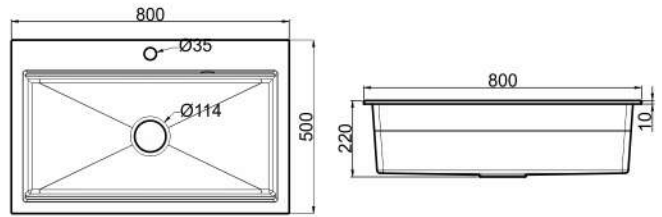

Top Mounted  
Granite Kitchen Sink  
Quartz & Resin Material  
10 mm Thickness  
740 x 458 x 220 mm  
\*

Color Options:

Drainer Include:

KS1 - 21 DC + SAS KX 2C

**KS1 - 24**

Top Mounted  
Granite Kitchen Sink  
Quartz & Resin Material  
10 mm Thickness  
800 x 500 x 220 mm  
\*