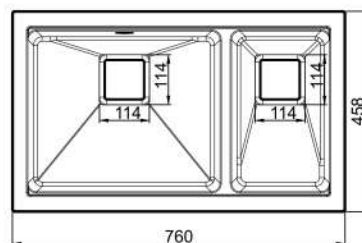

KS2 - 09 DG - SAH KV 1 GM

**KS2 - 07**

Top Mounted  
Granite Kitchen Sink  
Quartz & Resin Material  
10 mm Thickness  
800 x 458 x 220 mm

Color Options:

Drainer Include:

**KS2 - 08**

Undermount/Top Mounted  
Granite Kitchen Sink  
Quartz & Resin Material  
10 mm Thickness  
760 x 458 x 220 mm