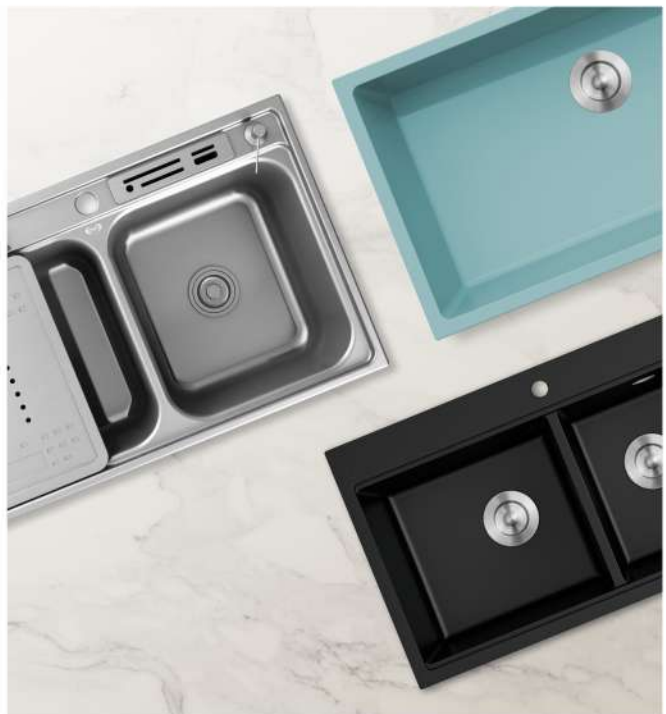

Newest Design

We always do continuous development and innovation to improve not only our quality but also design wise. For our granite kitchen sink, we offer to you elegant yet functional design. With various type of sinks and colours to choose from, it will flexibly fit to your kitchen interior.