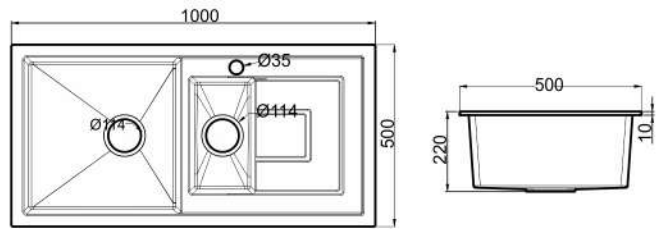

KS2 - 20

Top Mounted
Granite Kitchen Sink
Quartz & Resin Material
10 mm Thickness
1160 x 500 x 220 mm

Color Options: