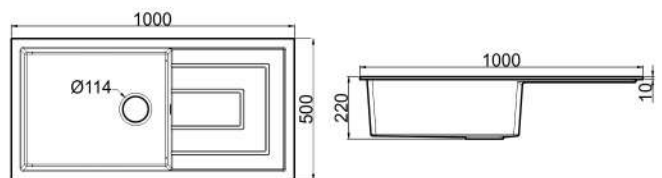

KS1 - 25

Top Mounted
Granite Kitchen Sink
Quartz & Resin Material
10 mm Thickness
780 x 480 x 220 mm
*

Color Options:

Drainer Include: