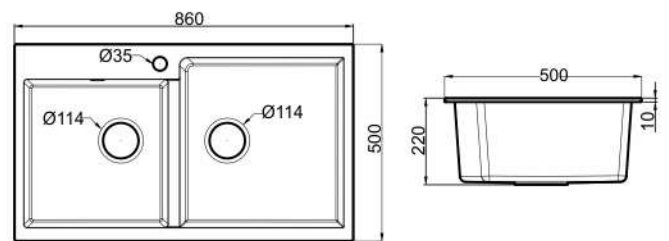

\*

Color Options:

Drainer Include:

**KS2 - 15**

Top Mounted  
Granite Kitchen Sink  
Quartz & Resin Material  
10 mm Thickness  
860 x 500 x 220 mm

Color Options:

Drainer Include:

\*