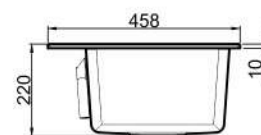

KS2 - 07

Top Mounted
Granite Kitchen Sink
Quartz & Resin Material
10 mm Thickness
800 x 458 x 220 mm

Color Options:

Drainer Include:

KS2 - 08

Undermount/Top Mounted
Granite Kitchen Sink
Quartz & Resin Material
10 mm Thickness
760 x 458 x 220 mm

Color Options:

Drainer & Bracket Include:

KS2 - 09

Top Mounted
Granite Kitchen Sink
Quartz & Resin Material
10 mm Thickness
780 x 458 x 220 mm

Color Options:

Drainer Include:

*