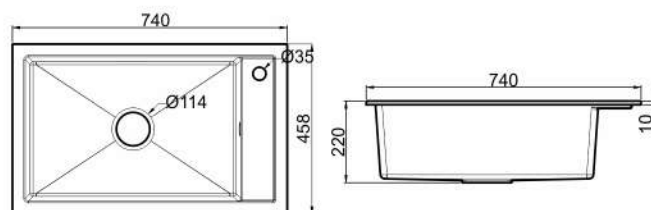

Color Options:

Drainer Include:

**KS1 - 22**

Undermount/Top Mounted  
Granite Kitchen Sink  
Quartz & Resin Material  
10 mm Thickness  
700 x 450 x 220 mm

Color Options:

Drainer & Bracket Include:

**KS1 - 23**