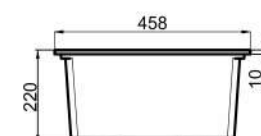

Drainer & Bracket Include: