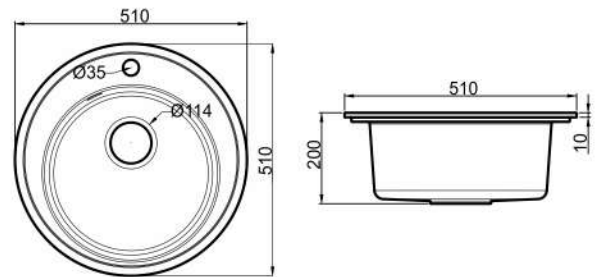

Color Options:

Drainer Include:

**KS1 - 20**

Undermount/Top Mounted  
Granite Kitchen Sink  
Quartz & Resin Material  
10 mm Thickness  
Ø450 mm

Color Options:

Drainer & Bracket Include:

**KS1 - 21**

Top Mounted  
Granite Kitchen Sink  
Quartz & Resin Material  
10 mm Thickness  
Ø510 mm