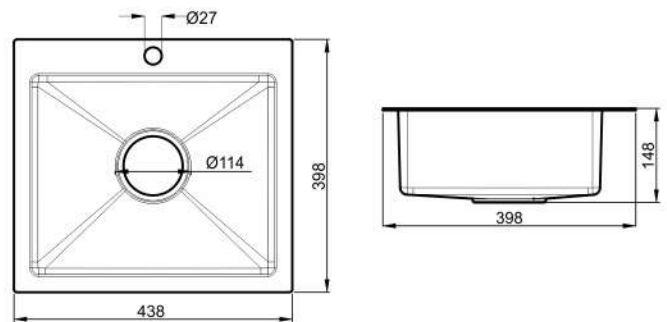

KS1 - 02

Top Mounted Kitchen Sink

SS 304 Material
0.8 mm Thickness
438 x 398 x 148 mm
(for Cold Kitchen Faucet only)

Drainer Include: