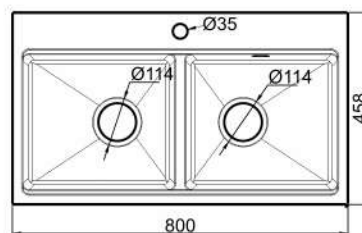

KS2 - 07

Top Mounted
Granite Kitchen Sink
Quartz & Resin Material
10 mm Thickness
800 x 458 x 220 mm

Color Options:

Drainer Include: