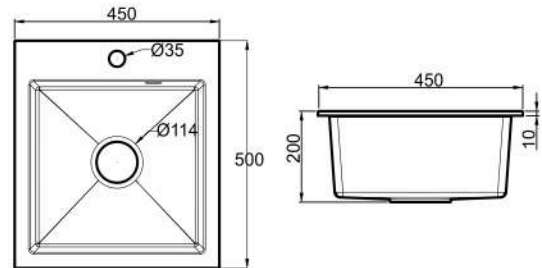

KS1 - 18

Top Mounted
Granite Kitchen Sink
Quartz & Resin Material
10 mm Thickness
450 x 500 x 200 mm
*

Color Options:

Drainer Include: