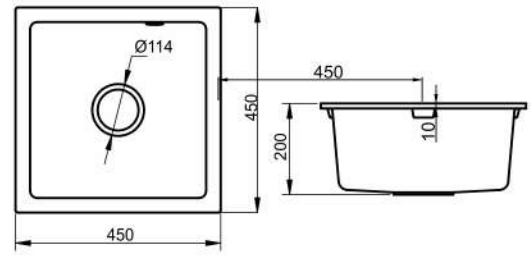

KS1 - 17

Undermount/Top Mounted
Granite Kitchen Sink
Quartz & Resin Material
10 mm Thickness
450 x 450 x 220 mm
*

Color Options:

Drainer & Bracket Include:

KS1 - 18

Top Mounted
Granite Kitchen Sink
Quartz & Resin Material
10 mm Thickness
450 x 500 x 200 mm
*

Color Options:

Drainer Include:

KS1 - 19

Top Mounted
Granite Kitchen Sink
Quartz & Resin Material
10 mm Thickness
610 x 458 x 220 mm
*

Color Options:

Drainer Include: