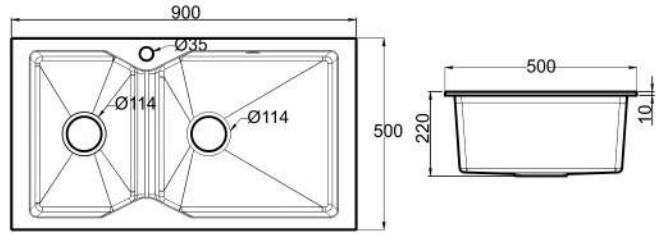

Color Options:

Drainer & Bracket Include:

\*

**KS2 - 18**

Top Mounted  
Granite Kitchen Sink  
Quartz & Resin Material  
10 mm Thickness  
900 x 500 x 220 mm

Color Options:

**KS2 - 19**

Top Mounted  
Granite Kitchen Sink  
Quartz & Resin Material  
10 mm Thickness  
1000 x 500 x 220 mm