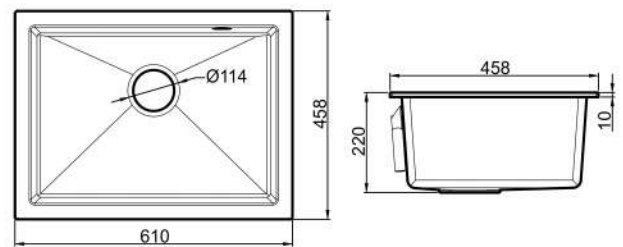

KS1 - 15 BL + SAH K3 BL

**KS1 - 11**

Undermount/Top Mounted  
Granite Kitchen Sink  
Quartz & Resin Material  
10 mm Thickness  
550 x 435 x 200 mm

Color Options:

Drainer & Bracket Include:

**KS1 - 12**

Undermount/Top Mounted  
Granite Kitchen Sink  
Quartz & Resin Material  
10 mm Thickness  
610 x 458 x 220 mm