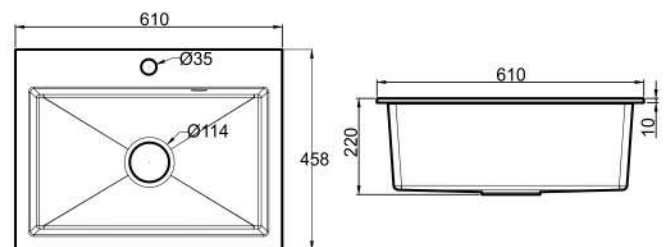

Color Options:

Drainer & Bracket Include:

**KS1 - 18**

Top Mounted  
Granite Kitchen Sink  
Quartz & Resin Material  
10 mm Thickness  
450 x 500 x 200 mm  
\*

Color Options:

Drainer Include:

**KS1 - 19**

Top Mounted  
Granite Kitchen Sink  
Quartz & Resin Material  
10 mm Thickness  
610 x 458 x 220 mm  
\*