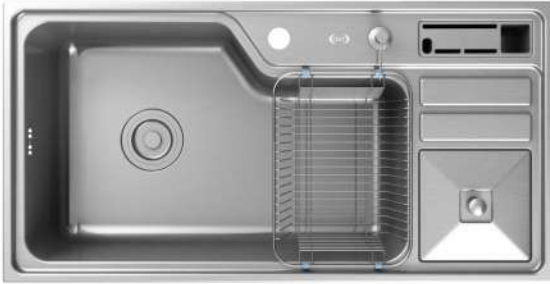

KS1 - 01

Top Mounted Kitchen Sink

SS 340 Material
1 mm Thickness
880 x 450 x 220 mm

Drainer & Accessories Include: