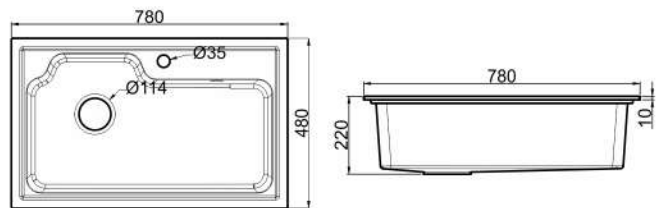

KS1 - 24

Top Mounted
Granite Kitchen Sink
Quartz & Resin Material
10 mm Thickness
800 x 500 x 220 mm
*

Color Options:

Drainer Include: