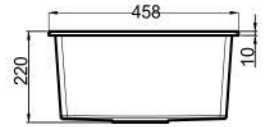

**KS2 - 10**

Undermount/Top Mounted  
Granite Kitchen Sink  
Quartz & Resin Material  
10 mm Thickness  
810 x 458 x 220 mm

Color Options:

Drainer Include:

**KS2 - 11**

Top Mounted  
Granite Kitchen Sink  
Quartz & Resin Material  
10 mm Thickness  
820 x 458 x 220 mm