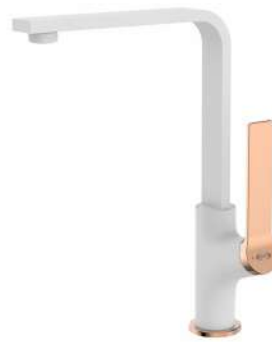

SAH KV 1 WR
Mixer Kitchen Faucet

Brass Material
White & Rose Gold Finished
*