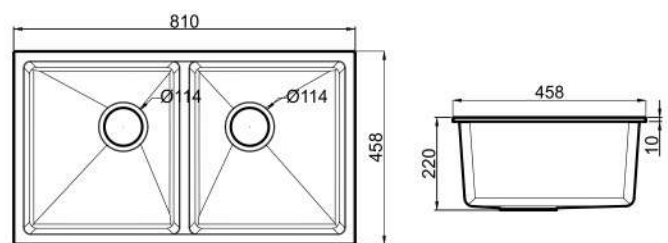

Color Options:

Drainer & Bracket Include:

**KS2 - 09**

Top Mounted  
Granite Kitchen Sink  
Quartz & Resin Material  
10 mm Thickness  
780 x 458 x 220 mm

Color Options:

Drainer Include:

\*

KS2 - 10 Y + SAH KV 1 BG