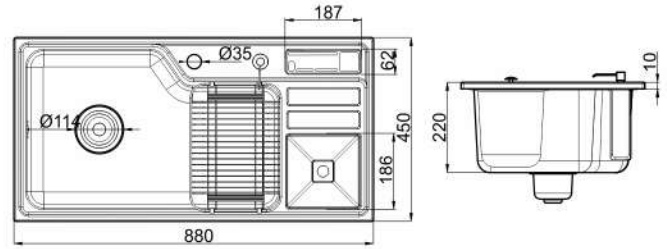

KS1 - 01

Top Mounted Kitchen Sink

SS 340 Material
1 mm Thickness
880 x 450 x 220 mm

Drainer & Accessories Include: