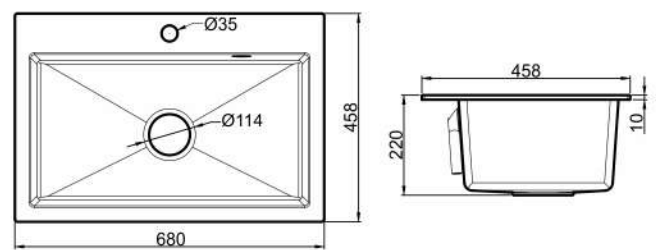

KS1 - 13

Top Mounted
Granite Kitchen Sink
Quartz & Resin Material
10 mm Thickness
680 x 458 x 220 mm

Color Options:

Drainer Include: