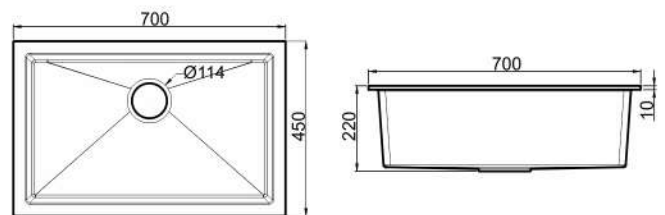

KS1 - 22

Undermount/Top Mounted
Granite Kitchen Sink
Quartz & Resin Material
10 mm Thickness
700 x 450 x 220 mm

Color Options:

Drainer & Bracket Include: