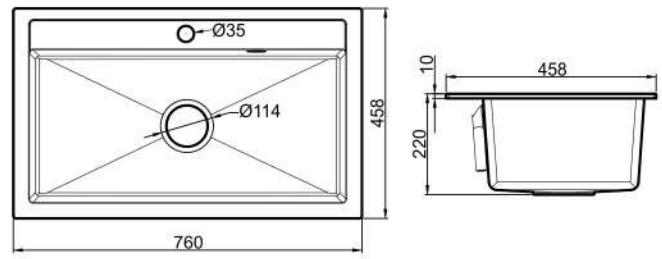

Color Options:

Drainer & Bracket Include:

**KS1 - 13**

Top Mounted  
Granite Kitchen Sink  
Quartz & Resin Material  
10 mm Thickness  
680 x 458 x 220 mm

Color Options:

Drainer Include:

**KS1 - 14**

Top Mounted  
Granite Kitchen Sink  
Quartz & Resin Material  
10 mm Thickness  
760 x 458 x 220 mm