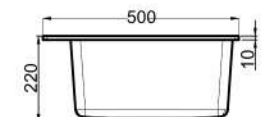

Color Options:

Drainer Include:

\*

**KS2 - 12**

Top Mounted  
Granite Kitchen Sink  
Quartz & Resin Material  
10 mm Thickness  
850 x 490 x 210 mm

Color Options:

Drainer Include:

\*