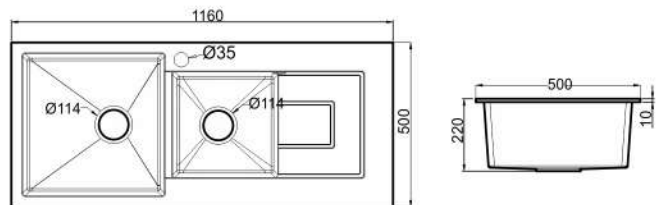

KS2 - 18

Top Mounted
Granite Kitchen Sink
Quartz & Resin Material
10 mm Thickness
900 x 500 x 220 mm

Color Options:

KS2 - 19

Top Mounted
Granite Kitchen Sink
Quartz & Resin Material
10 mm Thickness
1000 x 500 x 220 mm

Color Options:

KS2 - 20

Top Mounted
Granite Kitchen Sink
Quartz & Resin Material
10 mm Thickness
1160 x 500 x 220 mm

Color Options: