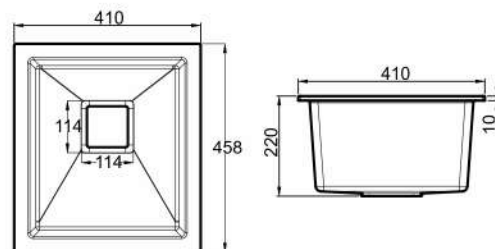

Color Options:

Drainer Include:

**KS1 - 15**

Undermount/Top Mounted  
Granite Kitchen Sink  
Quartz & Resin Material  
10 mm Thickness  
813 x 458 x 240 mm

Color Options:

Drainer & Bracket Include:

**KS1 - 16**