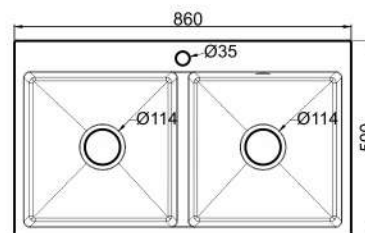

Color Options:

Drainer Include:

\*

**KS2 - 12**

Top Mounted  
Granite Kitchen Sink  
Quartz & Resin Material  
10 mm Thickness  
850 x 490 x 210 mm

Color Options:

Drainer Include:

\*