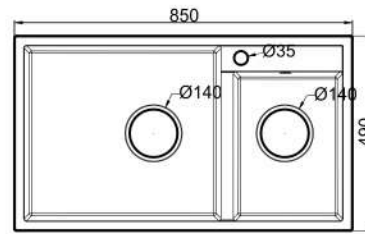

KS2 - 11

Top Mounted
Granite Kitchen Sink
Quartz & Resin Material
10 mm Thickness
820 x 458 x 220 mm

Color Options:

Drainer Include:

*