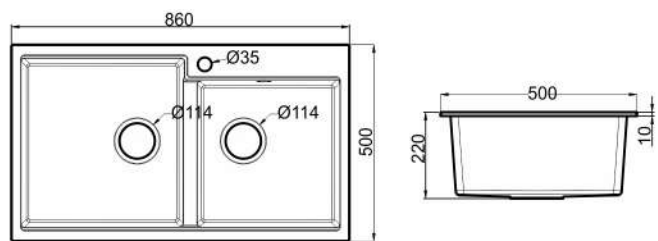

**KS2 - 13**

Top Mounted  
Granite Kitchen Sink  
Quartz & Resin Material  
10 mm Thickness  
860 x 500 x 220 mm

Color Options:

Drainer Include:

\*

KS2 - 14 BR + SAM KP 2 BRG

**KS2 - 14**

Top Mounted  
Granite Kitchen Sink  
Quartz & Resin Material  
10 mm Thickness  
860 x 500 x 220 mm