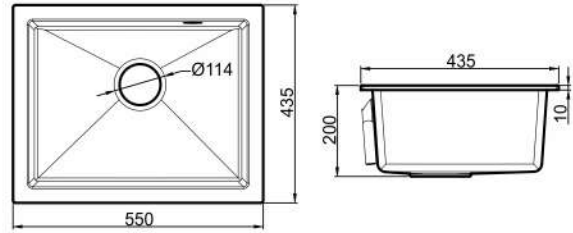

KS1 - 15 BL + SAH K3 BL

**KS1 - 11**

Undermount/Top Mounted  
Granite Kitchen Sink  
Quartz & Resin Material  
10 mm Thickness  
550 x 435 x 200 mm

Color Options:

Drainer & Bracket Include:

**KS1 - 12**

Undermount/Top Mounted  
Granite Kitchen Sink  
Quartz & Resin Material  
10 mm Thickness  
610 x 458 x 220 mm