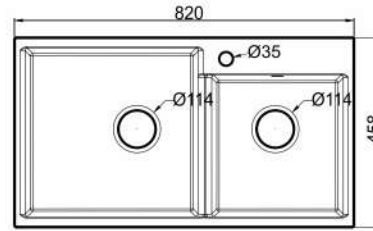

**KS2 - 10**

Undermount/Top Mounted  
Granite Kitchen Sink  
Quartz & Resin Material  
10 mm Thickness  
810 x 458 x 220 mm

Color Options:

Drainer Include:

**KS2 - 11**

Top Mounted  
Granite Kitchen Sink  
Quartz & Resin Material  
10 mm Thickness  
820 x 458 x 220 mm