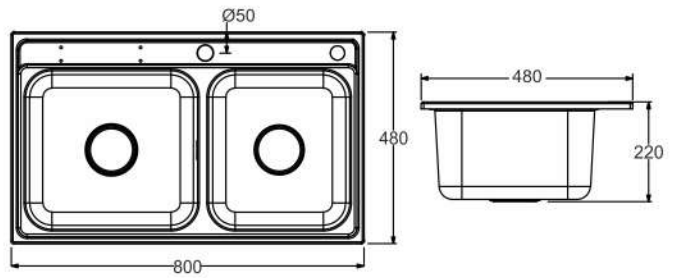

◀ Scan Here  
for Product Update

**KS1 - 01**

Top Mounted Kitchen Sink

SS 340 Material  
1 mm Thickness  
880 x 450 x 220 mm

Drainer & Accessories Include:

**KS2 - 01**

Top Mounted Kitchen Sink

SS 304 Material  
1 mm Thickness  
800 x 480 x 220 mm