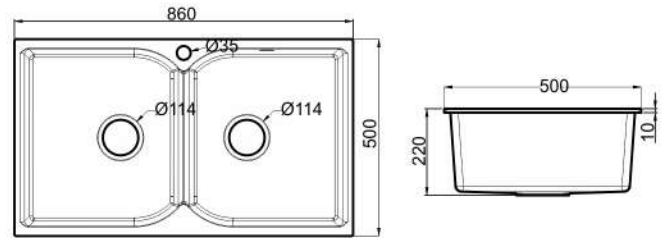

\*

Color Options:

Drainer Include:

**KS2 - 15**

Top Mounted  
Granite Kitchen Sink  
Quartz & Resin Material  
10 mm Thickness  
860 x 500 x 220 mm

Color Options:

Drainer Include:

\*