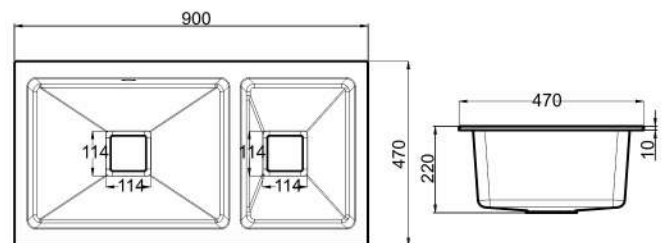

**KS2 - 16**

Top Mounted  
Granite Kitchen Sink  
Quartz & Resin Material  
10 mm Thickness  
860 x 500 x 220 mm

Color Options:

Drainer Include:

\*

**KS2 - 17**

Undermount/Top Mounted  
Granite Kitchen Sink  
Quartz & Resin Material  
10 mm Thickness  
900 x 470 x 220 mm