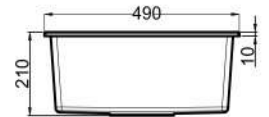

KS2 - 11

Top Mounted
Granite Kitchen Sink
Quartz & Resin Material
10 mm Thickness
820 x 458 x 220 mm

Color Options:

Drainer Include:

*

KS2 - 12

Top Mounted
Granite Kitchen Sink
Quartz & Resin Material
10 mm Thickness
850 x 490 x 210 mm

Color Options:

Drainer Include:

*

KS2 - 13

Top Mounted
Granite Kitchen Sink
Quartz & Resin Material
10 mm Thickness
860 x 500 x 220 mm

Color Options:

Drainer Include:

*