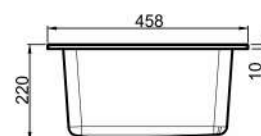

KS2 - 09 DG - SAH KV 1 GM

**KS2 - 07**

Top Mounted  
Granite Kitchen Sink  
Quartz & Resin Material  
10 mm Thickness  
800 x 458 x 220 mm

Color Options:

Drainer Include:

**KS2 - 08**

Undermount/Top Mounted  
Granite Kitchen Sink  
Quartz & Resin Material  
10 mm Thickness  
760 x 458 x 220 mm