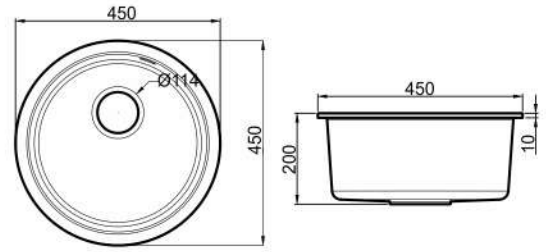

KS1 - 20

Undermount/Top Mounted
Granite Kitchen Sink
Quartz & Resin Material
10 mm Thickness
Ø450 mm

Color Options:

Drainer & Bracket Include:

KS1 - 21

Top Mounted
Granite Kitchen Sink
Quartz & Resin Material
10 mm Thickness
Ø510 mm

Color Options:

Drainer Include:

KS1 - 22

Undermount/Top Mounted
Granite Kitchen Sink
Quartz & Resin Material
10 mm Thickness
700 x 450 x 220 mm

Color Options:

Drainer & Bracket Include: