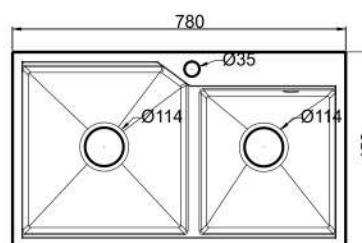

KS2 - 08

Undermount/Top Mounted
Granite Kitchen Sink
Quartz & Resin Material
10 mm Thickness
760 x 458 x 220 mm

Color Options:

Drainer & Bracket Include: