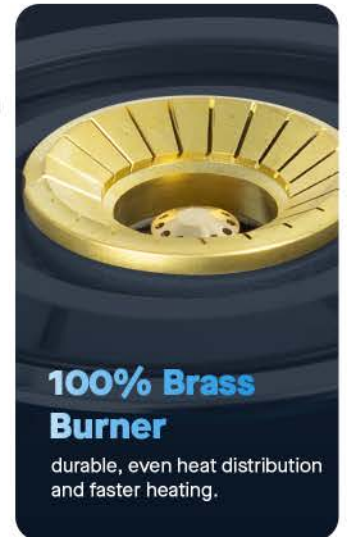

Super
Tempered Glass
HEAT RESISTANT

100%
BRASS BURNER

HEAT EFFICIENCY
40%

**Blue Whirljet
Flame**

Producing a faster and higher heat temperature.

**Super
Tempered Glass**

Heat-resistant glass and easy to clean.

**Heat
Efficiency**

40% more efficient heat covering every corner of the pan

**100% Brass
Burner**

durable, even heat distribution and faster heating.

Product Specification

Model	Features	Maximum Load Weight	Burner Diameter	Power Production	Weight	Product Dimension	Packaging Dimension
SG-369DX2	2 Blue Whirljet - 2 Api Lilin - Tempered Glass - Stainless Steel Body	35 kg	90mm (x2)	3.5 kW(x2)	8.6 kg	730×410×116(mm)	773×430×104(mm)
SG-363BX	2 Blue Whirljet - 2 Api Lilin - Tempered Glass - Stainless Steel Body	35 kg	90mm (x2)	3.5 kW(x2)	7.3 kg	722×410×120(mm)	773×430×104(mm)