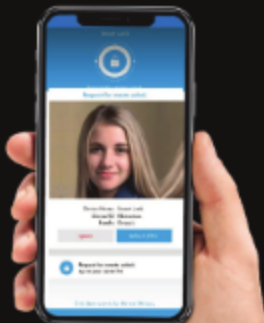

UNLOCK & TOUCHLESS ketika memasuki rumah adalah kenyamanan yang ditawarkan type ini.

- 100 USER FINGERPRINT
- 100 USER CARD
- 30 USER PASSWORD
- MANUAL KEY
- UNLOCK BY APPS

Unlock By Smart Watch
(OPTIONAL)

APP CONTROL

FINGER PRINT

VISUAL DOOR VIEWER

3.5 LCD SCREEN

SWITCH HANDLE

GET IT ON
Google Play

Download App
ONASSIS SMART

Download on the
App Store