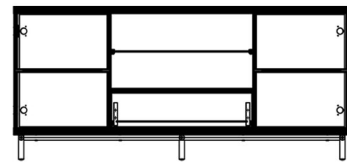

Video rack that is very well made and very convenient.