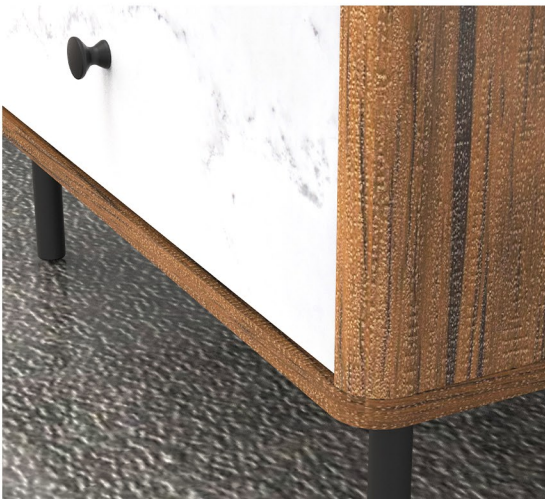

Video Rack
VR-1691
w160 x d38.5 x h46 cm
Color : Sonoma Oak + Gold

Coffee Table
CT-1043
w100 x d60 x h42 cm
Color : Mattwood + White Marble

Display Cabinet
DC-6055
w59.5 x d39.5 x h168 cm
Color : Mattwood + White Marble