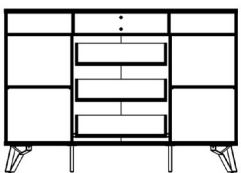

Video rack that is very well made and very convenient.