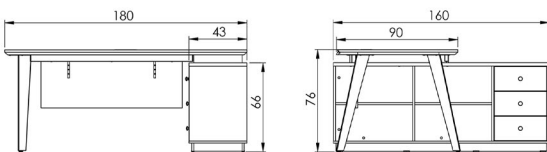

Wardrobe
LP-3133
w143 x d59 x h198 cm
Color : Sappily + White Marble

We help you to get
the best storage
solution
for your clothes
and space.

Wardrobe
LP-2132
w95.7 x d59 x h198 cm
Color : Sappily + White Marble

Office Desk
ED-200
w200 x d100 x h77,7 cm
Color : Teakwood

Size Option : w180 x d90 x h77,7 cm

Office Desk
OD-2014
w180 x d160 x h75.7 cm
Color : Teakwood + White

Show up with simple and minimalist style that suitable and look perfect with any room.