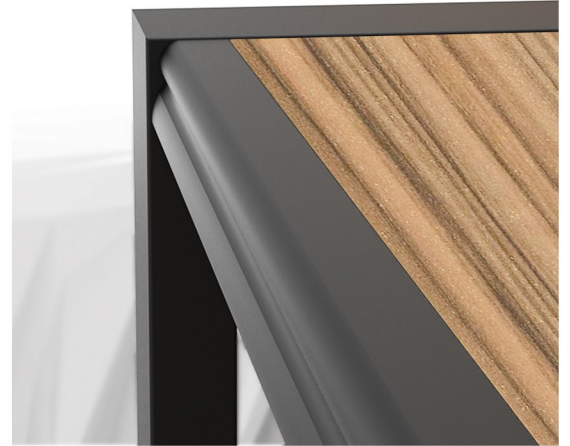

Coffee Table
CT-1230
w116 x d58.7 x h45 cm
Color : Wotan Oak + White

Video Rack
VR-1686
w159 x d39 x h50 cm
Color : Wotan Oak + White

Watching TV becomes more fun with this video rack.

**Easy to reach.
Easy to be done.**