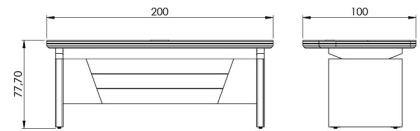

Wardrobe
LP-3133
w143 x d59 x h198 cm
Color : Sappily + White Marble

We help you to get
the best storage
solution
for your clothes
and space.

Wardrobe
LP-2132
w95.7 x d59 x h198 cm
Color : Sappily + White Marble

Office Desk
ED-200
w200 x d100 x h77,7 cm
Color : Teakwood

Size Option : w180 x d90 x h77,7 cm

Office Desk
OD-2014
w180 x d160 x h75.7 cm
Color : Teakwood + White

Show up with simple and minimalist style that suitable and look perfect with any room.