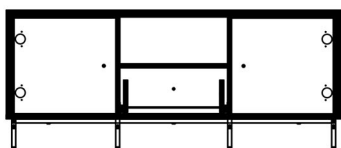

Video Rack

VR-1281

w120 x d39.5 x h49.3 cm

Color : Dark Sonoma Oak + White