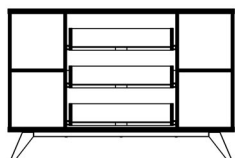

Wardrobe
LP-3126
w143 x d59 x h203 cm
Color : Mattwood + White Marble

Wardrobe

LP-2131

w95.7 x d59 x h198 cm

Color : Sawcut Oak

Our wardrobe also has various color, So it can be fitted to your taste and any bedroom.