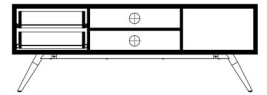

Color Option : Wotan Oak + White

Coffee Table
CT-1035
w100 x d58.5 x h40 cm
Color : Finger Joint + White

All settled for daily needs.

Video Rack
VR-1487
w140 x d39 x h50 cm
Color : Finger Joint + White

Color Option : Wotan Oak + White