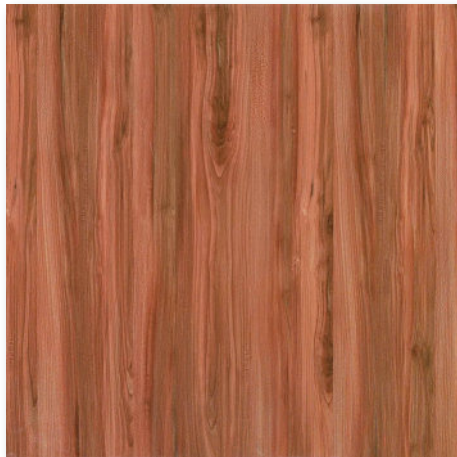

Teakwood Brown

20x60 cm (Cutting)
30x60 cm (Stepnosing)
Size: 60x60 cm