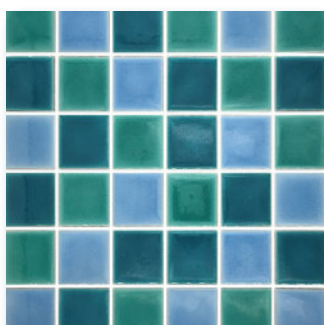

## Ceramic Pool Tile

Surface: Glaze  
Size: 30x30 cm

Assembled carefully to a square shape of 30x30cm, this type of Mozaic uses the latest technology where its surface is glazed to produce beautiful outline of water colour. Its bottom base of the product is laid out on wired strings which makes this type of product very practical to be used in almost every space either in bathrooms or swimming pool. Very intricate work is produced in every piece of the mozaics where versatility meets elegance.

**V-4808-7**

Size: 30x30 cm

**V-4809-5**

Size: 30x30 cm

**V-4810-5**

Size: 30x30 cm