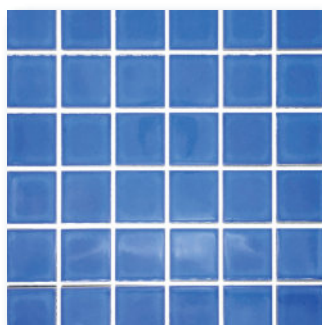

Size: 30x30 cm