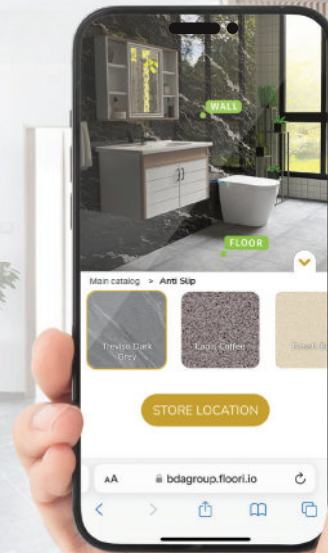

# Granite Visualizer

**Discover Your Perfect Room**  
from Anywhere, Anytime

**Scan Here**  
to Find Your Perfect Tiles

**Snap a Photo**  
Use your phone to take a picture

**Choose a Product**  
Access the visualizer through your browser, upload the photo and choose the product.