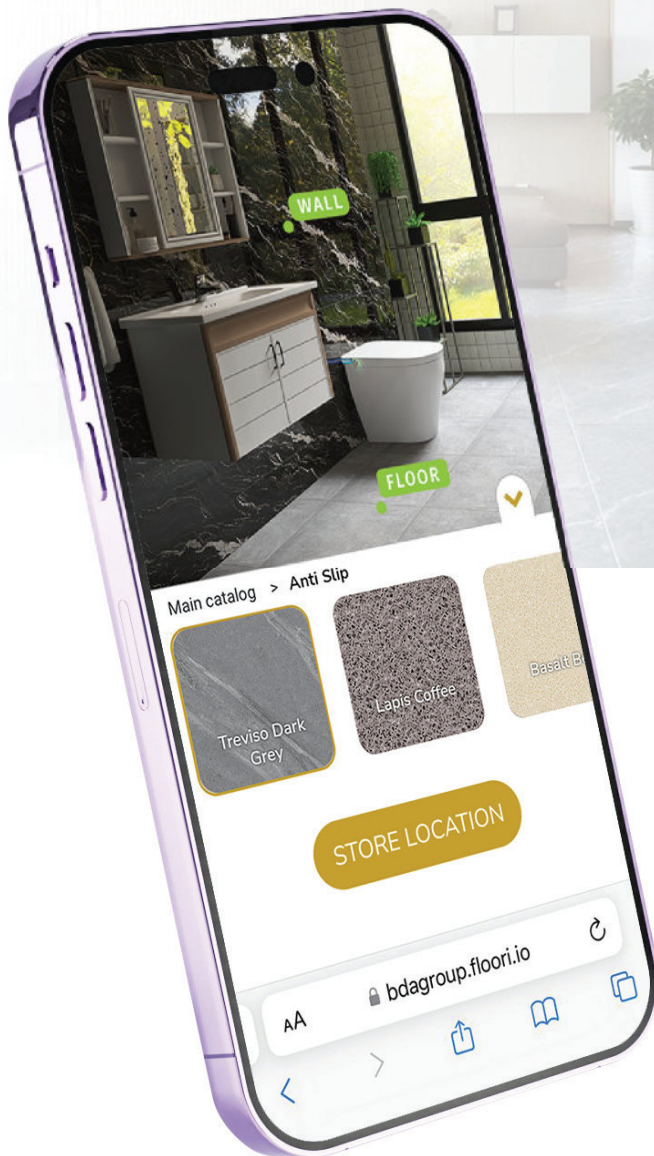

# Granite Visualizer

**Discover Your Perfect Room**  
from Anywhere, Anytime

**Scan Here**  
to Find Your Perfect Tiles

**Snap a Photo**  
Use your phone to take a picture

**Choose a Product**  
Access the visualizer through your browser, upload the photo and choose the product.