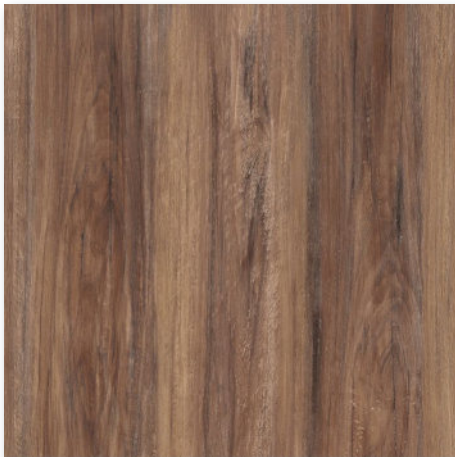

**Alpine  
Dark Brown**

30x60 cm (Stepnosing)  
Size: 60x60 cm

**Alpine  
Brown**

Size: 60x60 cm

**Beechwood  
Brown**

Size: 60x60 cm