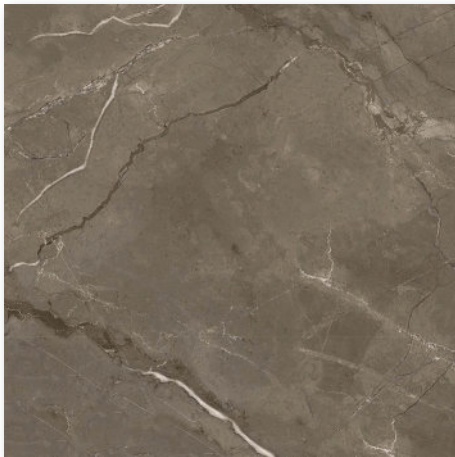

Sahara Black

(Random Design)
60x60 cm
Size: 80x80 cm