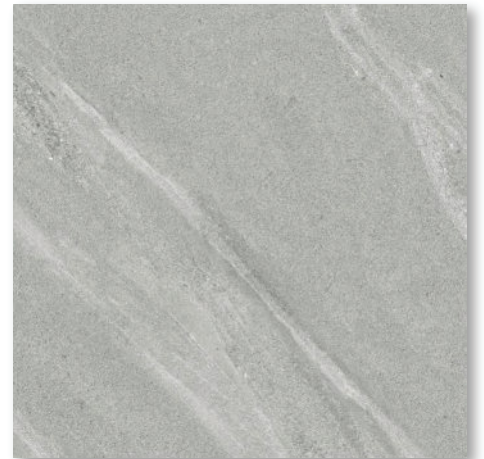

Treviso Light Grey

(Random Design)
Size: 60x60 cm