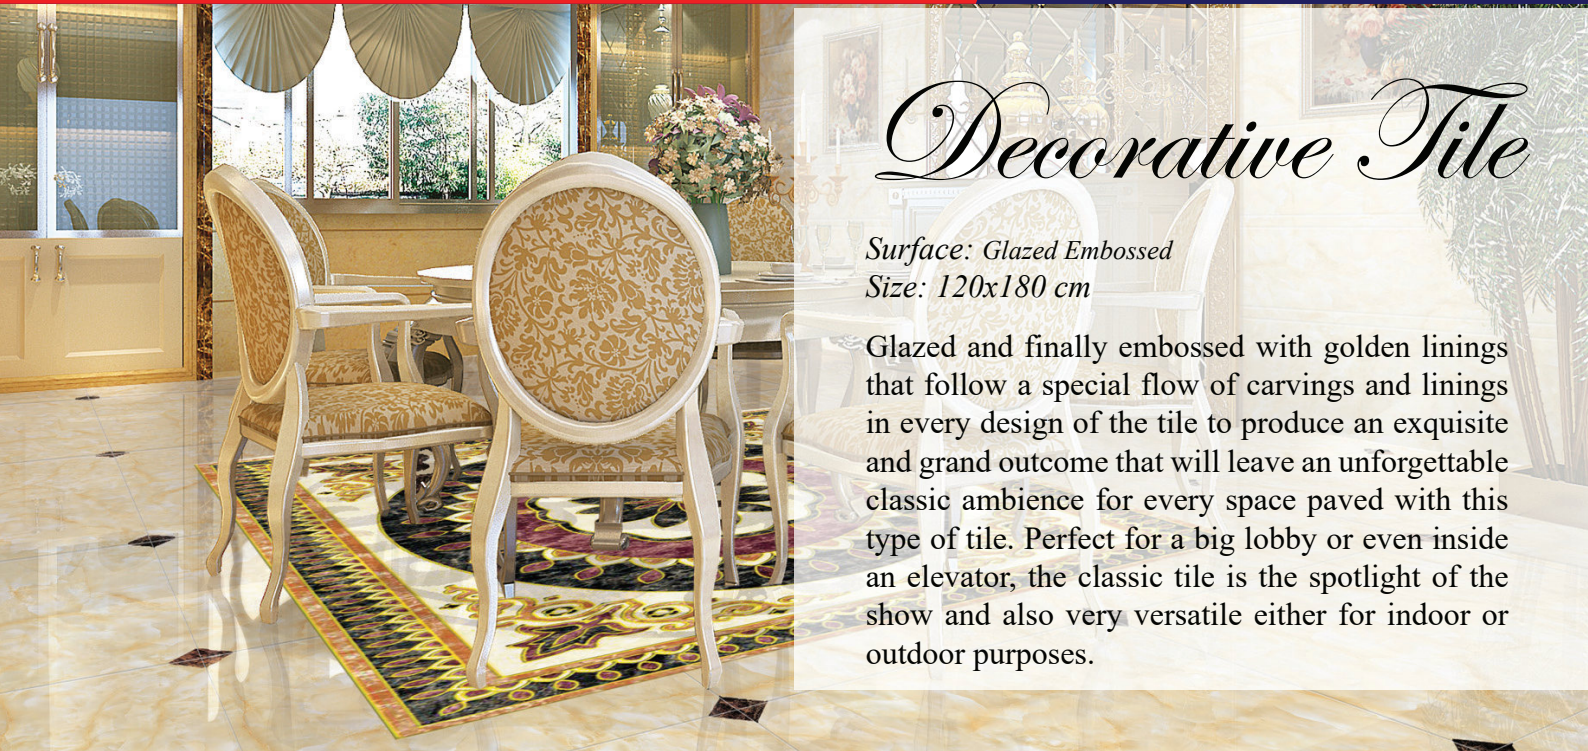

Decorative Tile

Surface: Glazed Embossed
Size: 120x180 cm

Glazed and finally embossed with golden linings that follow a special flow of carvings and linings in every design of the tile to produce an exquisite and grand outcome that will leave an unforgettable classic ambience for every space paved with this type of tile. Perfect for a big lobby or even inside an elevator, the classic tile is the spotlight of the show and also very versatile either for indoor or outdoor purposes.

Size: 120x180 cm

Size: 120x180 cm

Size: 120x180 cm

Size: 120x180 cm