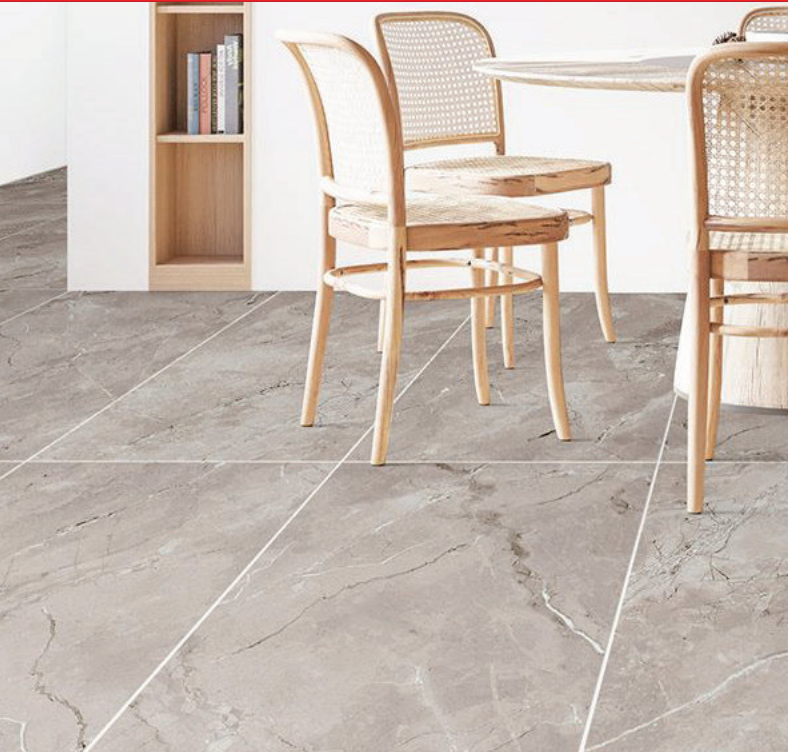

Matt

Surface: Matt
Size: 60x120 cm

The rustic type of tile is actually very interesting because the process of production uses the glaze technique like the unique and micro crystal tile but the surface is still rough. The finishing touch is left unpolished to produce the rough outcome needed for the increasing trend of urban concept in any available space. This is a spot on "back to nature" concept suited for indoors or outdoors layout.

Sahara Black

(Random Design)
Size: 60x120 cm

Sahara Brown

(Random Design)
Size: 60x120 cm

Sahara Light Grey

(Random Design)
Size: 60x120 cm