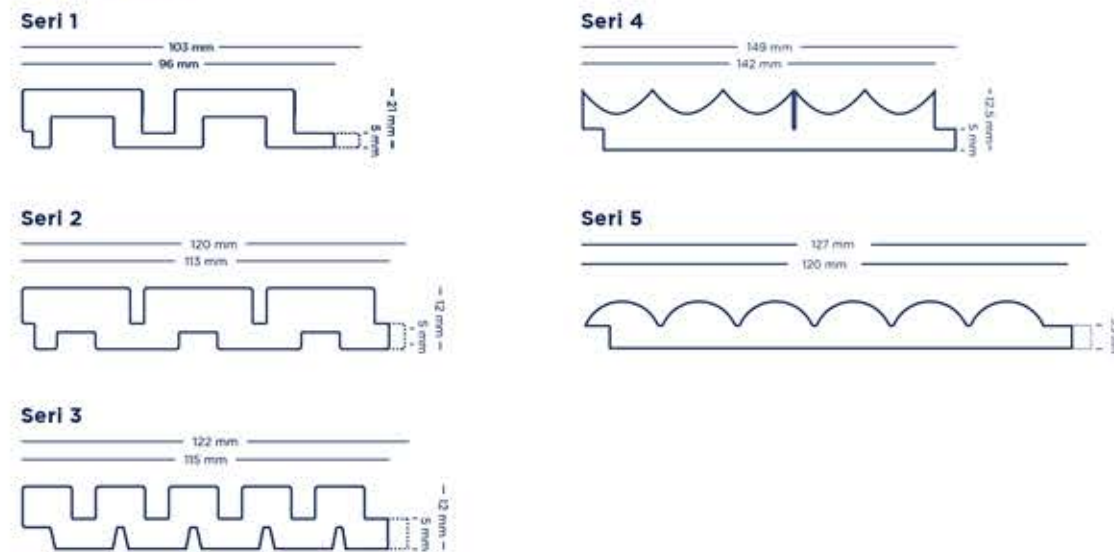

MODUL

1

WPC SHEET

400 x 2900 mm
600 x 2900 mm
1200 x 2900 mm

WPSH400-215 Boston	WPSH400-201 Walnut	WPSH400-202 Rubber
WPSH400-302 Twil Grey	WPSH400-207 Pine	WPSH400-101 White Pastel
WPSH600-215 Boston	WPSH600-201 Walnut	WPSH600-202 Rubber
WPSH600-302 Twil Grey	WPSH600-207 Pine	WPSH600-101 White Pastel
WPSH1200-215 Boston	WPSH1200-201 Walnut	WPSH1200-202 Rubber
WPSH1200-302 Twil Grey	WPSH1200-207 Pine	WPSH1200-101 White Pastel
WPSH1200-402 Bronze Hairline	WPSH1200-403 Rose Gold Hairline	WPSH1200-401 Titanium Hairline

- Eco Friendly
- Ultralight
- Long Lasting Color
- Waterproof
- Non-toxic Material
- Anti Termite

MODUL

2

WPC CEILING

40 x 45 x 2900 mm
50 x 90 x 2900 mm

WALL PANEL

103 x 21 x 2900 mm 149 x 12.5 x 2900 mm
120 x 12 x 2900 mm 127 x 11.5 x 2900 mm
122 x 12 x 2900 mm

MODUL

WALL PANEL

103 x 21 x 2900 mm 149 x 12.5 x 2900 mm
120 x 12 x 2900 mm 127 x 11.5 x 2900 mm
122 x 12 x 2900 mm

Improve Sounproofing

Ultralight

Long Lasting Color

Eco Friendly

Non-toxic Material