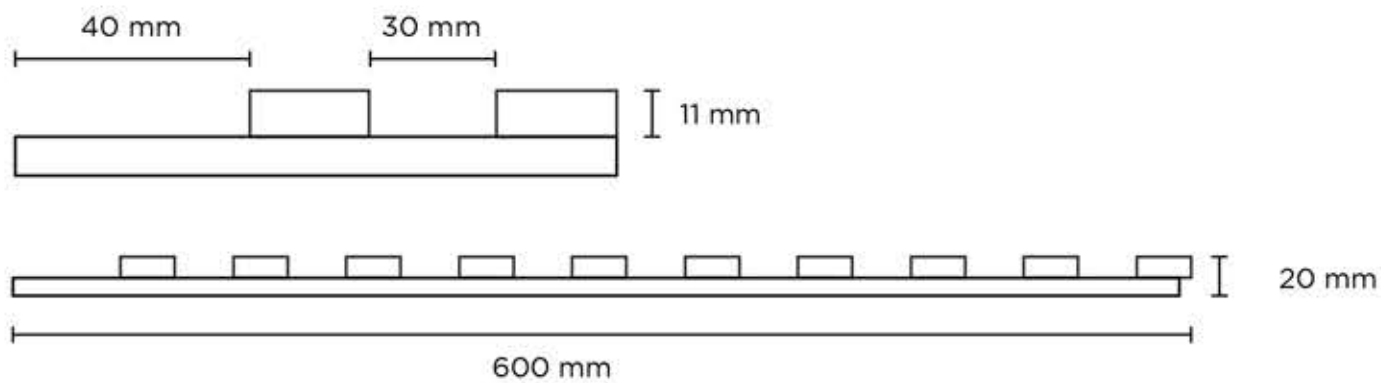

MODUL

1

WPC SHEET

400 x 2900 mm
600 x 2900 mm
1200 x 2900 mm

WPSH400-215 Boston	WPSH400-201 Walnut	WPSH400-202 Rubber
WPSH400-302 Twil Grey	WPSH400-207 Pine	WPSH400-101 White Pastel
WPSH600-215 Boston	WPSH600-201 Walnut	WPSH600-202 Rubber
WPSH600-302 Twil Grey	WPSH600-207 Pine	WPSH600-101 White Pastel
WPSH1200-215 Boston	WPSH1200-201 Walnut	WPSH1200-202 Rubber
WPSH1200-302 Twil Grey	WPSH1200-207 Pine	WPSH1200-101 White Pastel
WPSH1200-402 Bronze Hairline	WPSH1200-403 Rose Gold Hairline	WPSH1200-401 Titanium Hairline

- Eco Friendly
- Ultralight
- Long Lasting Color
- Waterproof
- Non-toxic Material
- Anti Termite

MODUL

2

WPC CEILING

40 x 45 x 2900 mm
50 x 90 x 2900 mm

WALL PANEL

103 x 21 x 2900 mm 149 x 12.5 x 2900 mm
120 x 12 x 2900 mm 127 x 11.5 x 2900 mm
122 x 12 x 2900 mm

MODUL

WALL PANEL

103 x 21 x 2900 mm 149 x 12.5 x 2900 mm
120 x 12 x 2900 mm 127 x 11.5 x 2900 mm
122 x 12 x 2900 mm

Improve Sounproofing

Ultralight

Long Lasting Color

Eco Friendly

Non-toxic Material