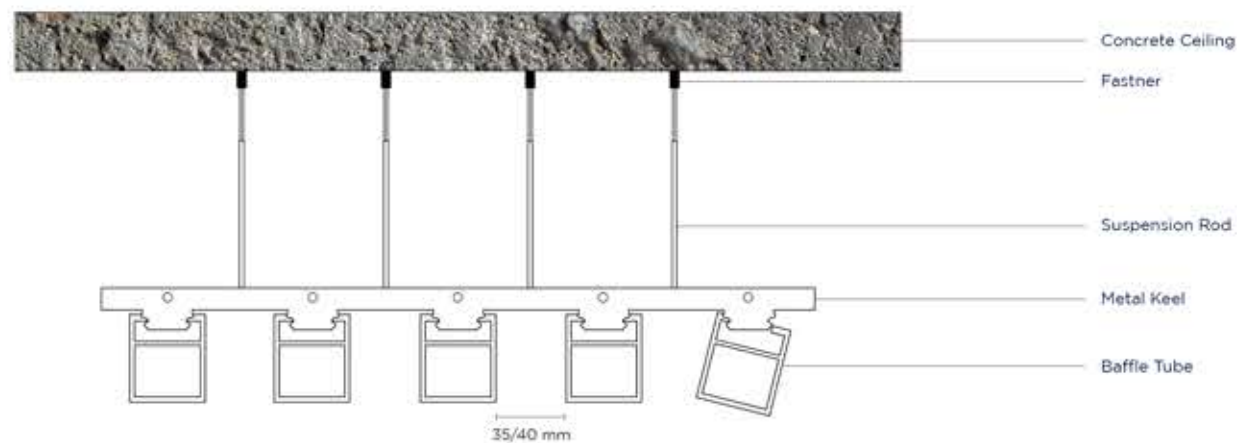

- Eco Friendly
- Ultralight
- Long Lasting Color
- Waterproof
- Non-toxic Material
- Anti Termite

MODUL

2

WPC CEILING

40 x 45 x 2900 mm
50 x 90 x 2900 mm

WALL PANEL

103 x 21 x 2900 mm 149 x 12.5 x 2900 mm
120 x 12 x 2900 mm 127 x 11.5 x 2900 mm
122 x 12 x 2900 mm

MODUL

WALL PANEL

103 x 21 x 2900 mm 149 x 12.5 x 2900 mm
120 x 12 x 2900 mm 127 x 11.5 x 2900 mm
122 x 12 x 2900 mm

Improve Sounproofing

Ultralight

Long Lasting Color

Eco Friendly

Non-toxic Material