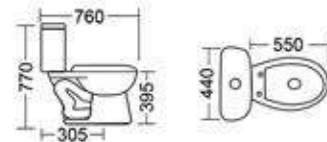

Toilet - Two Piece

Wash down two-piece toilet
Double Bidet (Lady & Rear)
S-trap; 230mm roughing-in
10 year mechanical warranty

Wash down two-piece toilet
S-trap; 230mm roughing-in
10 year mechanical warranty

Wash down two-piece toilet
Soft Closing, Dual Flush
S-trap; 250mm roughing-in
10 year mechanical warranty

Hydrolic; siphonic two-piece toilet
S-trap; 305mm roughing-in
10 year mechanical warranty