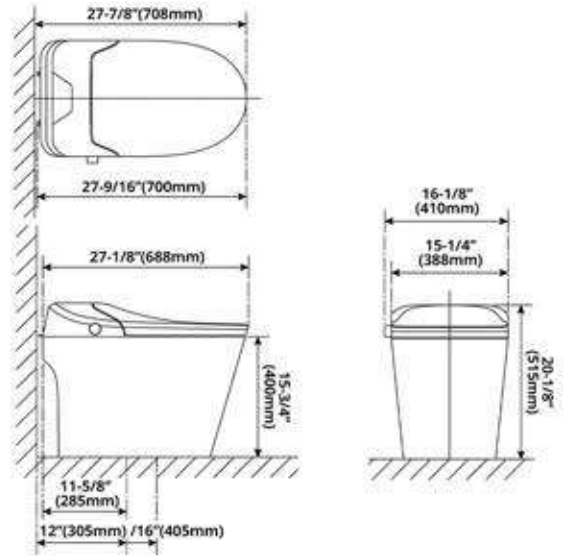

Missouri

- Automatic toilet
- Size: 688 x 410 x 515 mm
- S-trap 300mm roughing-in