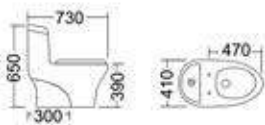

YOKOHAMA 907

Super Swirl one-piece toilet
S-trap : 300 mm Roughing-in
10 year mechanical warranty