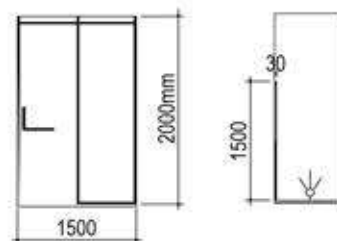

Shower Screen

KN9 102B

1000 x 1000 x 2000 mm

Glass : Clear – Tempered

Fixed Panel & Sliding door : 6 mm thickness

Available Frame : White (Polished), & Black (Matt)

KN 102

1500 x 2000 mm

Glass : Clear – Tempered

Fixed Panel & Sliding door : 6 mm thickness

Available Frame : White (Polished), & Black (Matt)