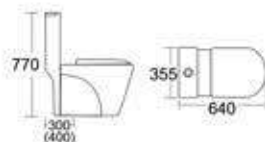

TOKYO 930N

Super Swirl one-piece toilet
S-trap : 300 mm Roughing-in
10 year mechanical warranty