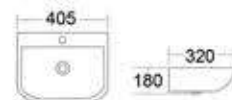

Basin - Wall Hung
*body only