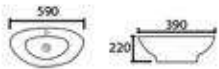

SANDIMAS

SANITARY WARE

A TRUSTED BRAND

Toilet - One Piece

Automatic toilet
Size : 680 x 400 x 495 mm
S-trap, 300 mm Roughing-in

Siphonic one-piece toilet
Bowl & Tank
Size : 670 x 370 x 745 mm
S-trap, 300 mm Roughing-in

Siphonic one-piece toilet
Bowl & Tank
Size : 750 x 420 x 740 mm
S-trap, 300 mm Roughing-in

Siphonic one-piece toilet
Size : 630 x 350 x 725 mm
S-trap, 300 mm Roughing-in

Siphonic one-piece toilet
Size : 670 x 375 x 750 mm
S-trap, 300 mm Roughing-in

Basin & Urinal

SANDIMAS A252

Basin - Tabletop
 Size : 590 x 390 x 220 mm
 *body only

SANDIMAS 025

Basin - Tabletop
 Size : 600 x 450 x 150 mm
 *body only

SANDIMAS 2035

Basin - Pedestal
 Size : 622 x 472 x 810 mm
 *body only