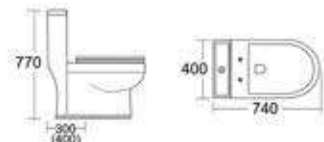

Toilet - One Piece

NANO POLISH TECHNOLOGY
Siphonic one-piece toilet
S-trap ; 300 mm roughing-in
10 year mechanical warranty

Super Swirl one-piece toilet
S-trap : 300 mm Roughing-in
10 year mechanical warranty

Super Swirl one-piece toilet
S-trap : 300 mm Roughing-in
10 year mechanical warranty