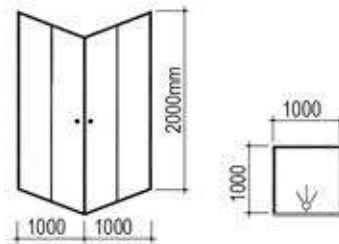

Finishing white polish