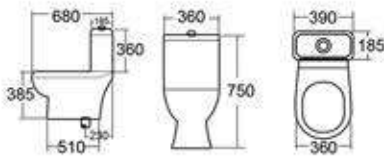

OSAKA 381

Wash down two-piece toilet
S-trap; 230mm roughing-in
10 year mechanical warranty