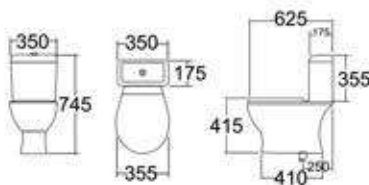

Wash down two-piece toilet
Soft Closing, Dual Flush
S-trap; 250mm roughing-in
10 year mechanical warranty

DANTE 626

Hydrolic; siphonic two-piece toilet
S-trap; 305mm roughing-in
10 year mechanical warranty