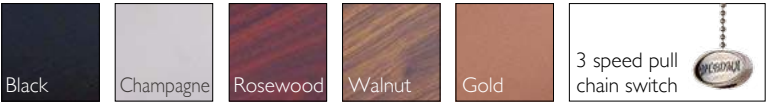

TRADITIONALLY ORNATE