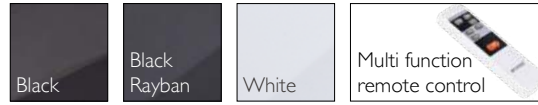

HIGH PERFORMANCE