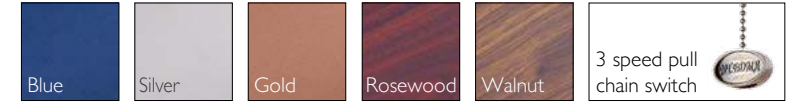

Finish : Crown Gold (CG)
Blades : Rosewood / Gold
Glass : Amber Clear

Finish : Antique Brass (AB)
Blades : Walnut / Rosewood
Glass : Venetian Scavo

MAJESTIC ELEGANCE

CLASSIC & DECORATIVE

52in SUPRA

- 52" 5 Blades
- 12° Blade Pitch
- Integrated Light Uses 4 x E27 Bulbs
- 3 Speed Pull Chain Switch