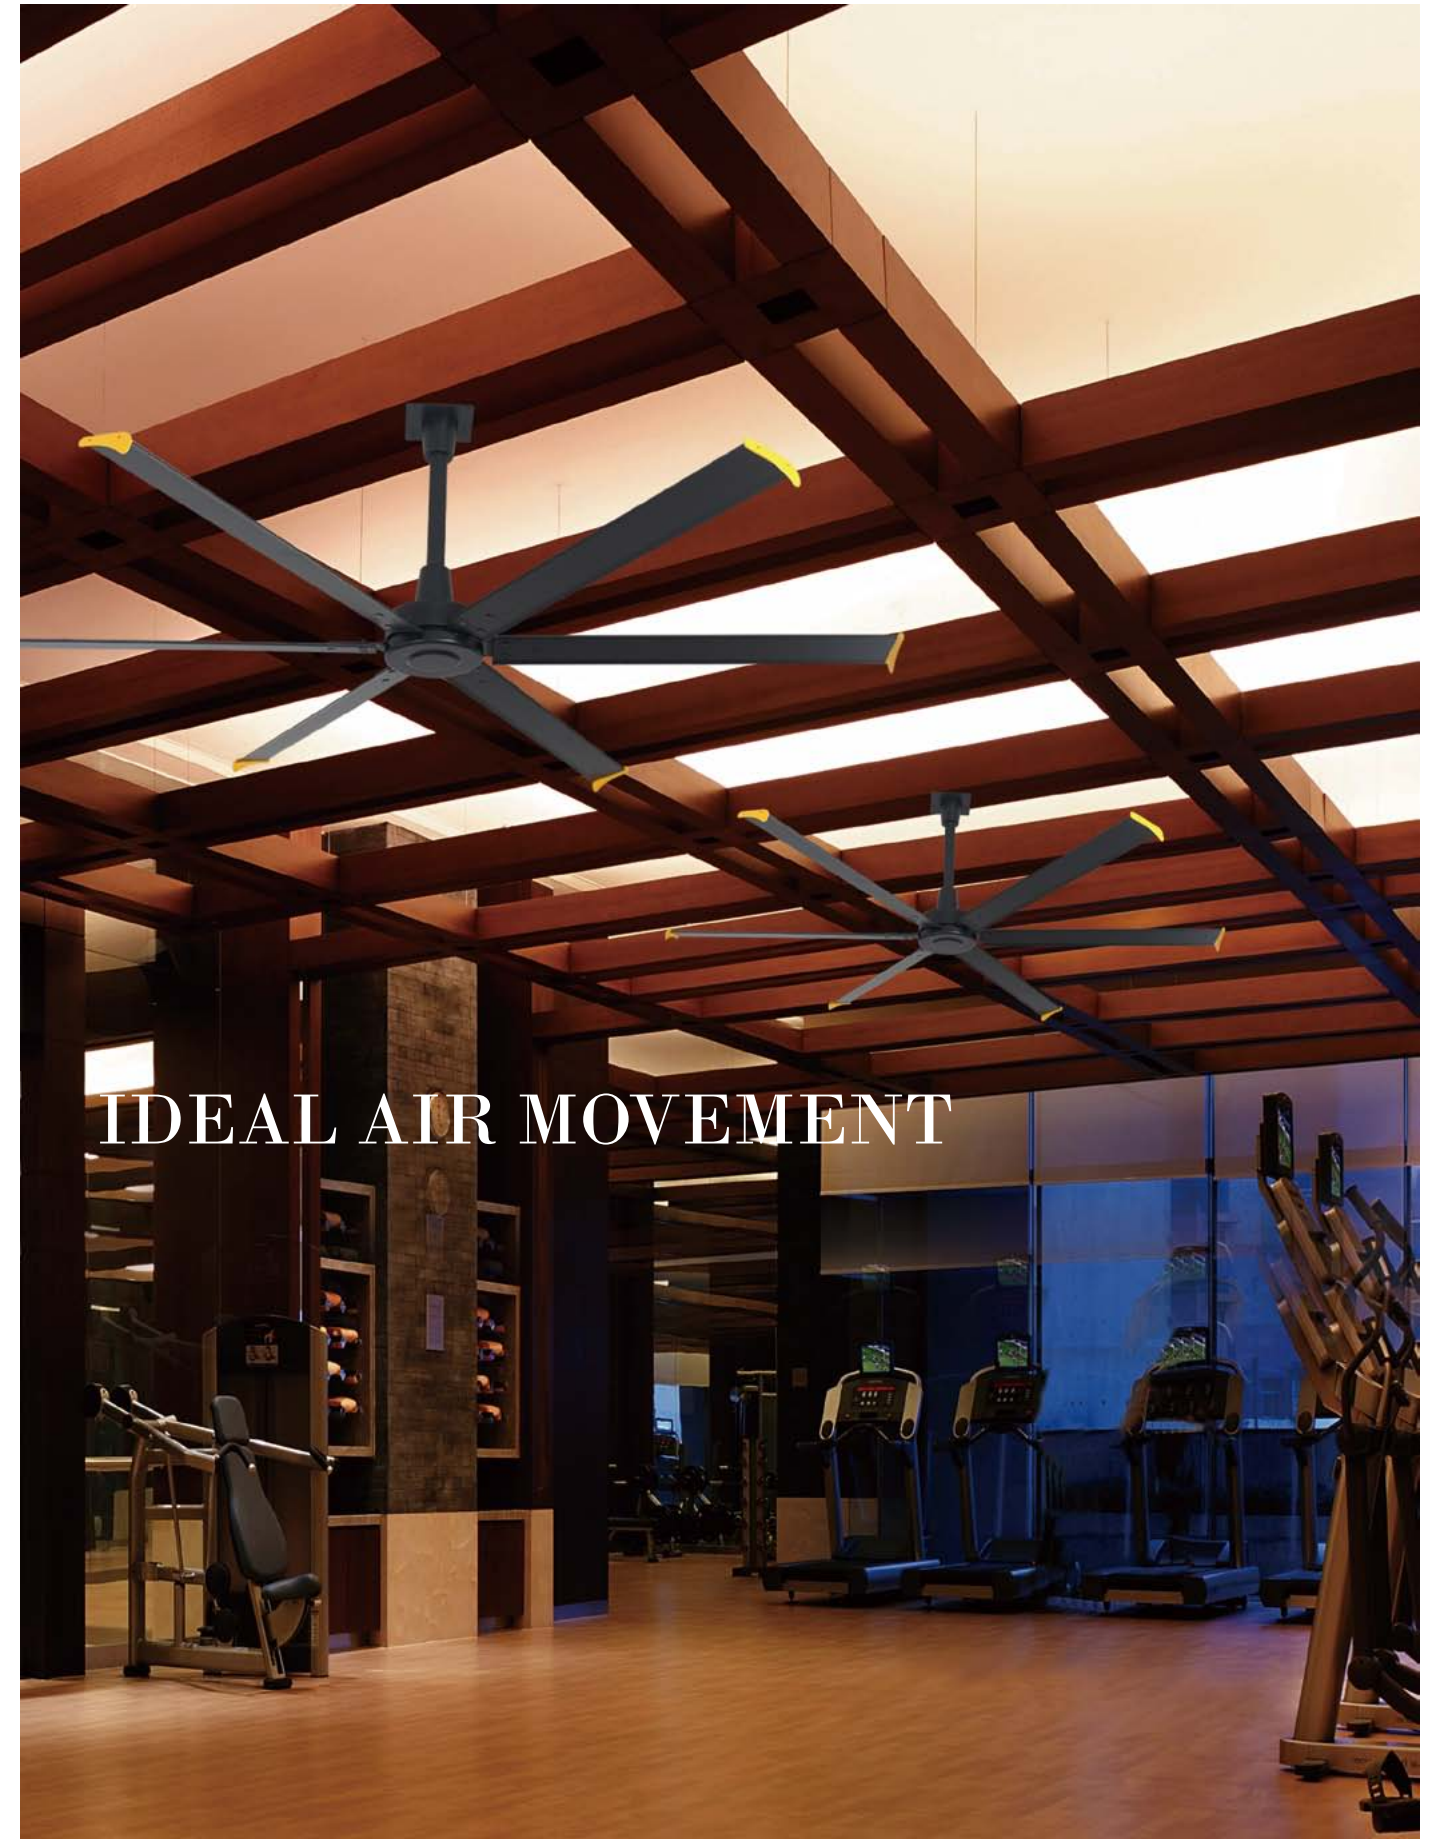

120in **MACRO** ^{DC}

- 120" 6 Blades
- 11.5° Blade Pitch
- Multi Function Remote Control

IDEAL AIR MOVEMENT

EXTRAORDINARILY GOOD

100in MEGA ^{DC}

- 100" 6 Blades
- 16° Blade Pitch
- Multi Function Remote Control