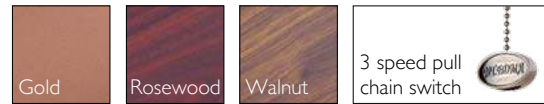

Finish : Antique Brass (AB)
 Blades : Walnut / Rosewood
 Glass : Venetian Scavo

Finish : Crown Gold (CG)
 Blades : Rosewood / Gold
 Glass : Amber Clear

TRADITIONAL ELEGANCE

52in PREMIER

- 52" 5 Blades
- 12° Blade Pitch
- Integrated Light Uses 4 x E27 Bulbs
- 3 Speed Pull Chain Switch