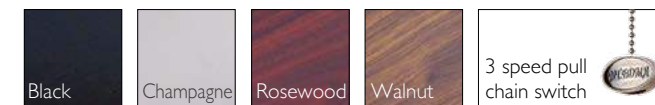

CLEAN LINES

52in VISTA

- 52" 5 Blades
- 12° Blade Pitch
- Integrated Light Uses 4 x E27 Bulbs
- 3 Speed Pull Chain Switch

Finish : Black Chrome with Chrome (BCCH)
 Blades : Champagne / Black
 Glass : Frosted Clear

Finish : Brushed Nickel (BN)
 Blades : Champagne / Rosewood
 Glass : Frosted Clear

Finish : Antique Brass (AB)
 Blades : Walnut / Rosewood
 Glass : Frosted Clear

52in ROMANESQUE

- 52" 5 Blades
- 12° Blade Pitch
- Light Kit Adaptable (Sold Separately)
- 3 Speed Pull Chain Switch