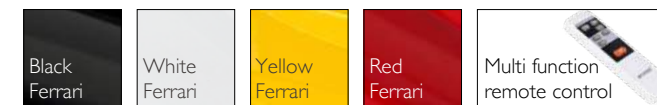

54in CATHAY

- 54" 5 Blades
- 7° Blade Pitch
- Multi Function Remote Control

ABSOLUTE PERFORMANCE