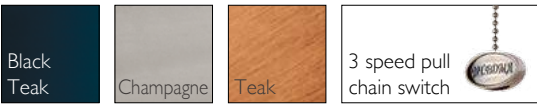

FAVOURABLE, ENERGETIC