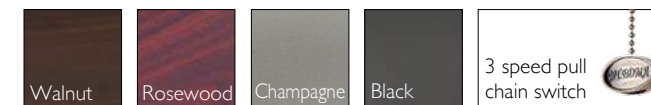

DELIGHTFUL FEELING

42in MIRAMAR

- 42" 5 Blades
- 16° Blade Pitch
- Integrated Light Uses 3 x E27 Bulbs
- 3 Speed Pull Chain Switch