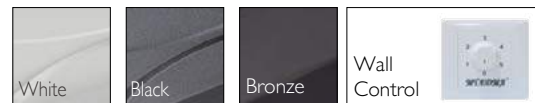

WELL FAVOURED