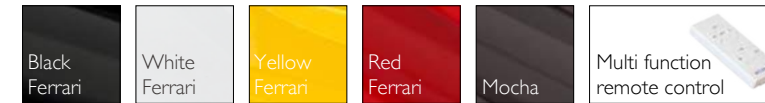

52in ARIUS

- 52" 3 Blades
- 7° Blade Pitch
- Multi Function Remote Control

Finish : White (WH)
Blades : White Ferrari