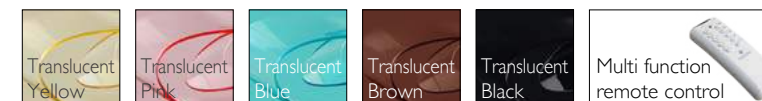

UNIQUE, UNPARALLED DESIGN

60in VERSAILLES

- 60" 5 Blades
- 14° Blade Pitch
- Integrated Light Uses 6 X E14 Bulbs
- Multi Function Remote Control

Finish : Roman Bronze (RB)
Blades : Mahogany
Glass : Amber Engraved