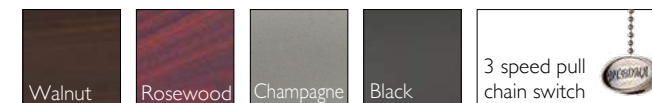

SIMPLE YET CLEAR

42in PRIMA

- 42in 5 Blades
- 23° Blade Pitch
- Integrated Light Uses 3 × E27 Bulbs
- 3 Speed Pull Chain Switch