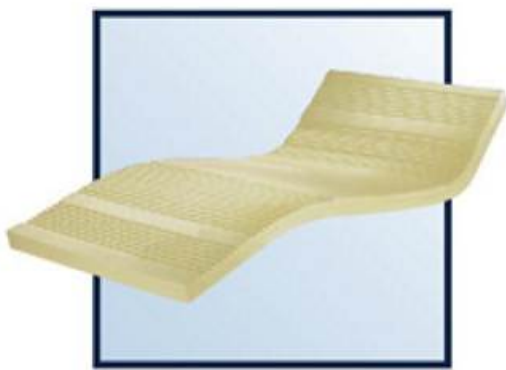

	TRANQUILITY™ Thickness : 25 cm Comfort : Medium Firm	MARVELOUS™ Thickness : 23 cm Comfort : Firm	PASSION™ Thickness : 27 cm Comfort : Medium
NaturalFit™ Ergonomic Belgium Knit with Adaptive Technology	✓	✓	✓
KoolComfort™ Viscotech	✓	✓	-
KoolComfort™	-	-	✓
7-Zone Naturel Latex	✓	✓	✓
Spine Support Foam	-	-	✓
Latex Layer	-	✓	-
Firm Latex	✓	-	-
Advance High Density Supporting Base	-	✓	-
7-Zone Pocket Spring	-	-	✓
Contour Zipper	✓	✓	✓

CHARACTERISTICS

Latex Layer

Latex provides superior back support and outstanding pressure relief. Designed to take care of your back and posture, latex adjusts naturally to the contour of the body.

7-Zone Pocket Spring

Each pocket spring works independently for maximum point of elasticity and provides proper spinal alignment in 7 zonal areas, for a steady comfort throughout the night.

Firm Latex

The firm latex layer is designed to follow the shape of your body and spine with outstanding precision, while providing natural comfort in your night sleeps.

Contour Zipper

Contour Zipper serves to protect your mattress, while giving it a touch of elegance and aesthetic beauty.

Spine Support Foam

This foam provides the extra support that the spine needs, for a better and more comfortable surface to maintain its most natural position, relaxing the body all through the night.