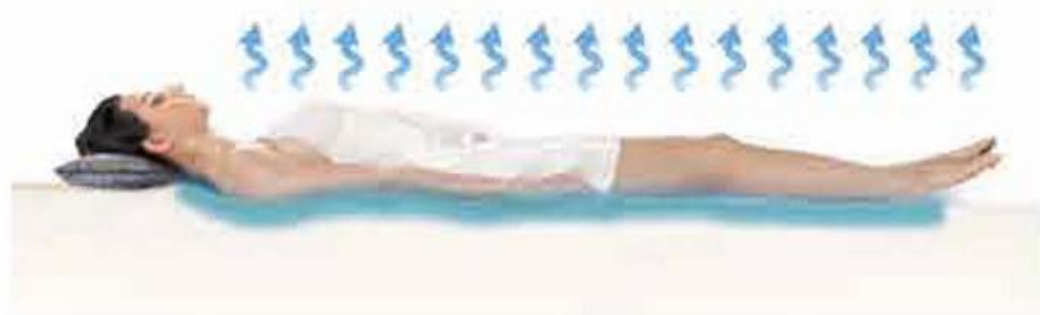

NATURALFIT™ KNIT WITH ADAPTIVE DYNAMIC COOLING SYSTEM

Designed with the soft and elastic ergonomic Belgium Knit, to pamper your body with softness as you lay on the mattress. This astonishing top layer actively controls your body's temperature and moisture, giving you an undisturbed night rest. Now treated with the Adaptive™ Dynamic Cooling System that will keep your mattress more fresh and hygienic. Shine with a beautiful look, the NaturalFit™ Knit displays an exceptional elegance that offers relaxing ambiance for a night of blissful sleep.

COMFORT FEATURES

1 Start Sleeping

- Metabolism slows down
- Body temperature drops

4 Deep Sleep

Cooler and more comfortable sleeping surface

2 Release Moisture

While sleeping we lose 300 - 350 ml moisture

3 Adaptive™ Dynamic Cooling System Works

Adaptive™ accelerates the (moisture) evaporation process.

Adaptive™
DYNAMIC
COOLING
SYSTEM

The Adaptive™ Dynamic Cooling System resets the moisture perspiration and speeds up the evaporation process as you sleep. As the perspiration occurs and drains most of our body's liquid, the Adaptive™ Dynamic Cooling System quickly evaporates it and keeps the inside of your mattress fresh and clean. The whole process creates a better and fresher sleeping contact area, making it a much cooler sleeping surface during warm weather, resulting less disturbance as you rest, giving a better deep sleep, and giving you a rejuvenating sensation as you wake up.