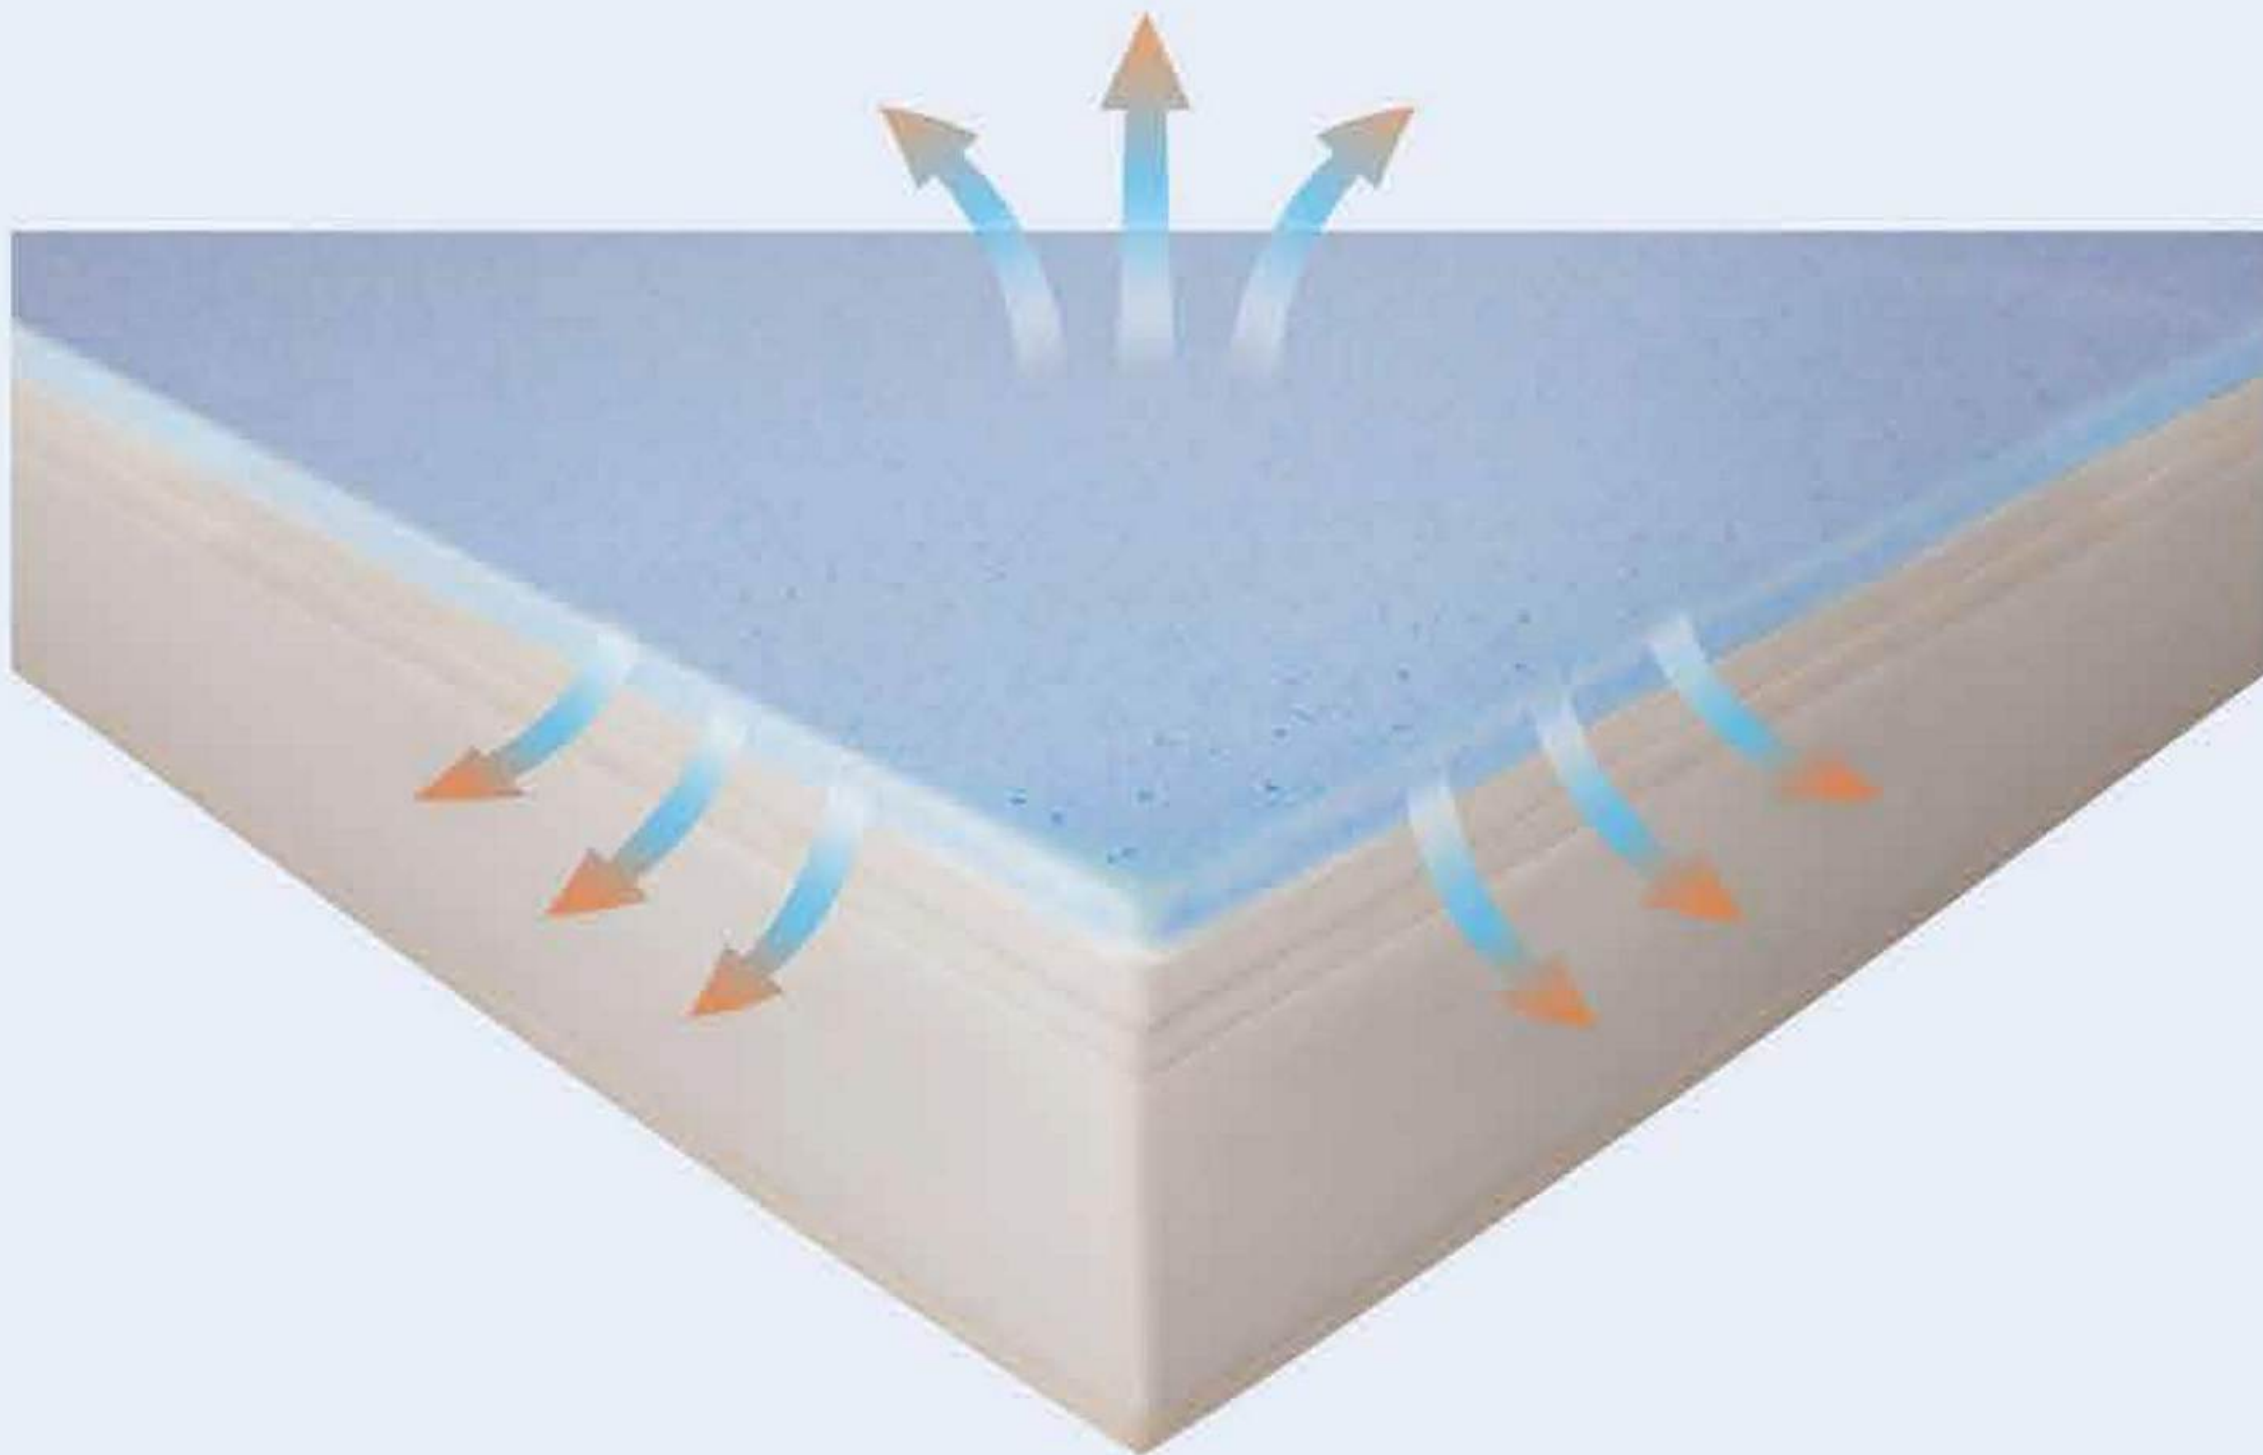

7-ZONE NATURAL LATEX

SIDE SLEEPER

**Comfort Zoning*

BACK SLEEPER

**Comfort Zoning*

7 COMFORT ZONES

Introducing the 7-Zone Natural Latex System, the very first zonal system in latex mattress to fully support your backbone when you sleep. Consisting of 7 zonal areas to fluently follow your body line. Each part of the zoning is precisely calculated with adequate support for each specific weight and shape, resulting more balanced support for human body.

SERTA® AIRFLOW COOLING® SYSTEM COOL DOWN AND FRESHEN UP

Serta® AirFlow Cooling® System is the latest sophisticated technology from Serta® to create much cooler and fresher environment for you to sleep on. The technology, consisting of the Adaptive Dynamic Cooling System, KoolComfort Viscotech®, and Natural Latex layer, works together to enable the mattress to “breathe”, letting the air to circulate more freely and providing cooler sleeping surfaces. This system also create a better sleeping contact area, keeping you stay longer in your comfort zone while sleeping. The Adaptive Dynamic Cooling System quickly evaporates any liquid from perspiration during your sleep. The Serta® AirFlow Cooling® System is also constructed by cool layers of KoolComfort Viscotech® on top of your mattress. The porous KoolComfort Viscotech® layer lets all the air inside the mattress circulates fluently, making it breathable and keeping your mattress cool, fresh, and more hygienic. Underneath the Viscotech, the layers of Natural latex helps evaporate moisture and keeps your mattress hygienic and comfortable throughout the night, while preventing the growth of dust mites and other micro-organisms, creating a more comfortable environment for you to sleep on.