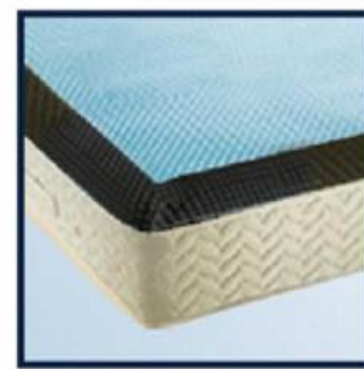

Each pocket spring works independently for maximum point of elasticity and provides proper spinal alignment in 7 zonal areas, for a steady comfort throughout the night.

Firm Latex

The firm latex layer is designed to follow the shape of your body and spine with outstanding precision, while providing natural comfort in your night sleeps.

Contour Zipper

Contour Zipper serves to protect your mattress, while giving it a touch of elegance and aesthetic beauty.

Spine Support Foam

This foam provides the extra support that the spine needs, for a better and more comfortable surface to maintain its most natural position, relaxing the body all through the night.