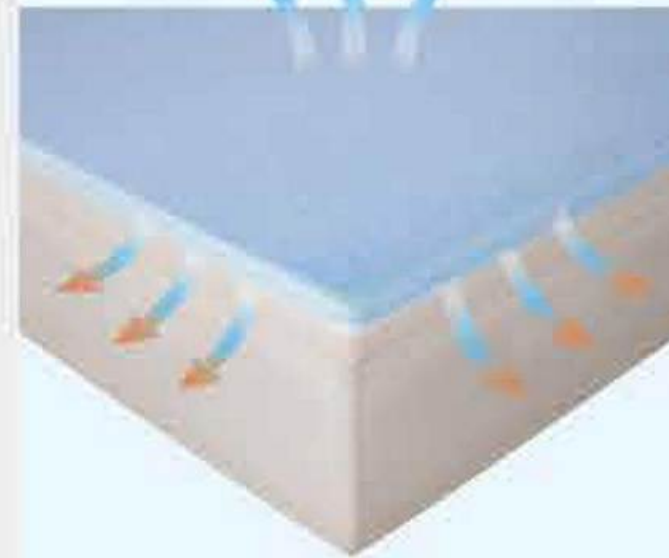

naturel™
COLLECTION

CONTENT

CHOOSE YOUR COLLECTION

SERTA® SMARTCOOL SYSTEM

Cooling Down
and **Power Up**

Serta® SmartCool system is the most sophisticated air circulation technology from Serta®.

2

Treat yourself in the comfort of future sleep, as **KoolComfort™** **Viscotech** takes you into the clouds of blissful comfort.