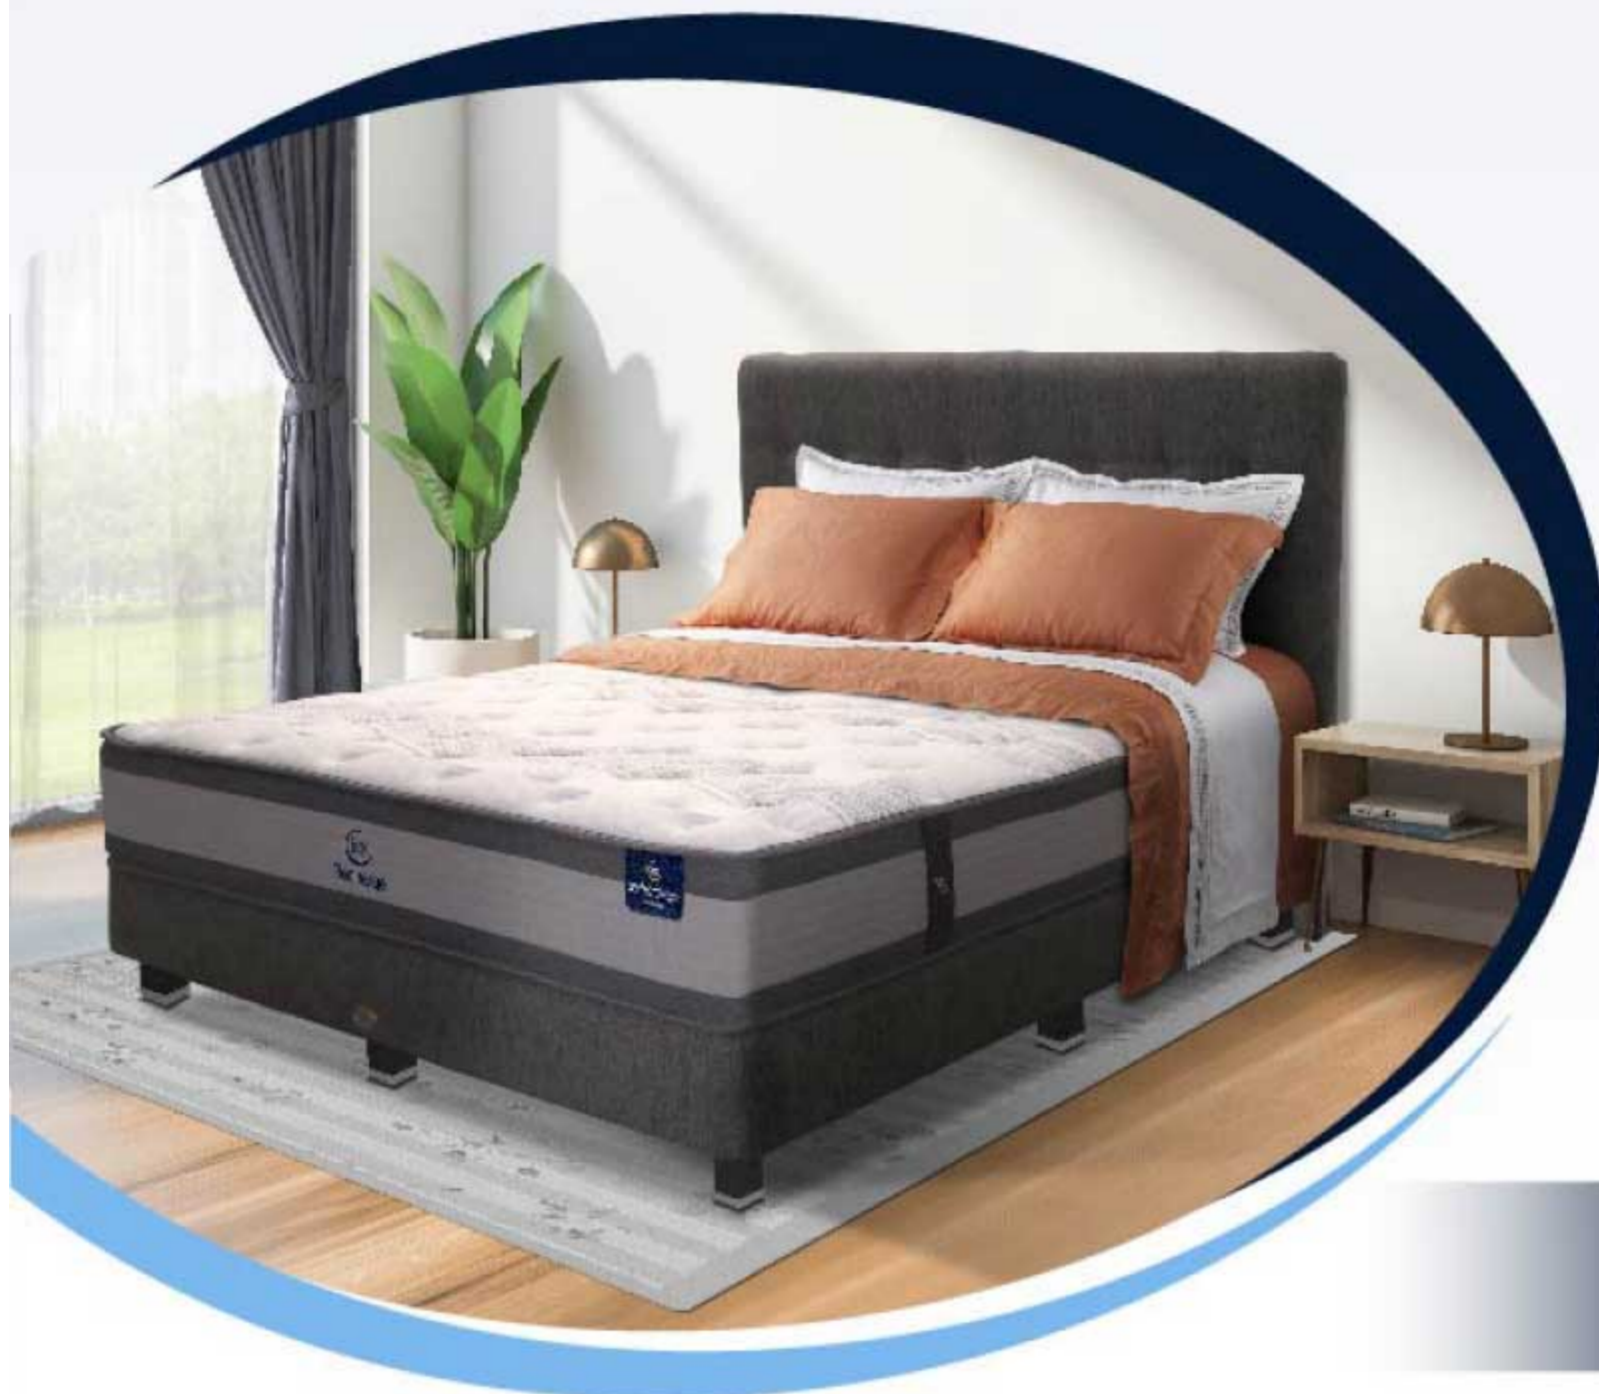

ANDES™

Cool and refreshing, two of many words that could describe the alluring Andes™, the perfect stop from your busy days. The perfect combination of the Cool Fiber Technology and The ViroSafe™ mattress cover also significantly reduce the viral activities on your mattress up to 99%, creating a more clean and fresh sleeping environment. Live a healthy and hygienic life with the cool and comfortable Andes™.

Foam Encasement

X'TREME™

The perfect blend of fine relief and firm support that brings ultimate comfort and wellness in a cool environment. The Spine support foam and 7-zone pocket spring give extra assistance to maintain a healthy spine, while the Cool Fiber and ViroSafe™ technology produce cooling and hygienic comfort. All of that is wrapped in exclusive luxurious knit and 3D mesh to give a healthy and comfortable night's rest into extreme perfection.

7-Zone Pocket Spring

Foam Encasement

ESTATE™

Present yourself with a healthy sleep with the exceptional cooling comfort and support of Estate™. Estate™ is the perfect choice for nights of refreshing comfort. Cool Fiber and ViroSafe™ technology guarantee fresh and hygienic rest, while latex layers and luxurious knit will nurture you in replenishing comfort to ease your fatigue. Create your personal consolation with Estate™.

Foam Encasement

RECHARGE™

Recharge™ perfectly unites modern design with the finest features to provide a revitalizing comfort that nurtures a healthy backbone. Equipped with Cool Fiber and ViroSafe™ technology that delivers a refreshing and healthy sleeping environment, the elegance of luxurious knit, and solid backbone-assist of 7-zone pocket spring system, Recharge™ will fully replenish and re-energize you.