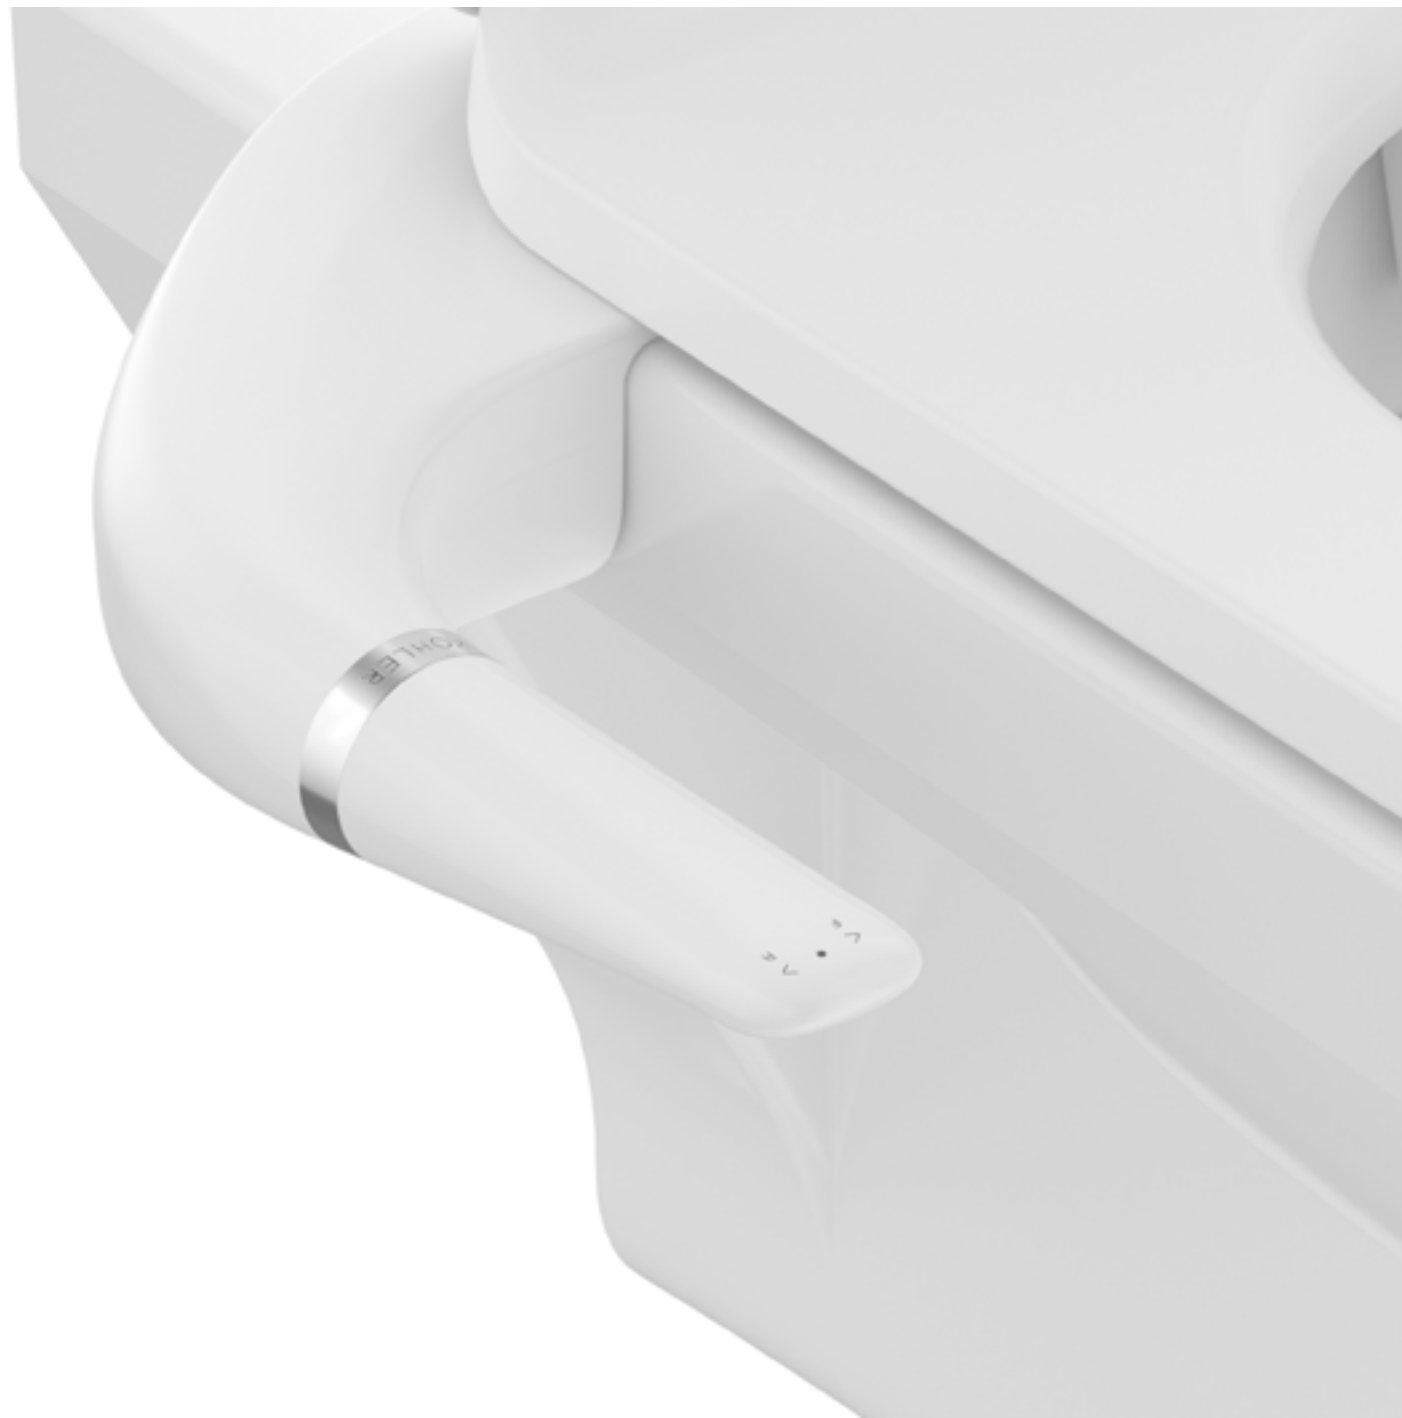

C³™ Manual Bidet Seat