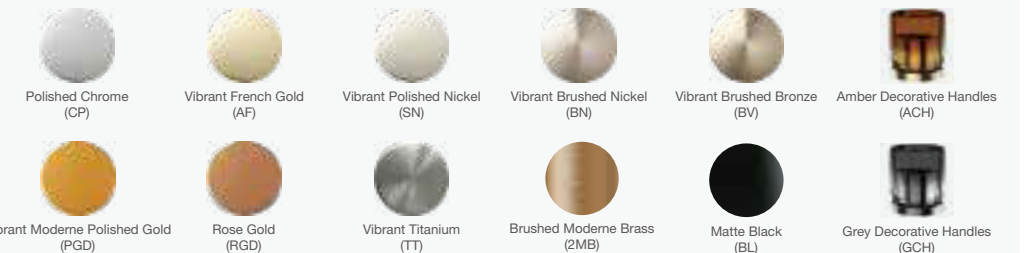

Finish Options:

Drain/handle upgrade

AVID™
Single Handle Lavatory Faucet
K-97345T-B4-CP/RGD/TT/0
*K-97345T-B4E2-CP/TT
K-97345T-B4ND-CP/TT
Reach: 148 mm
Height: 89 mm

AVID
Tall Single Handle Lavatory Faucet
K-97347T-B4-CP/RGD/TT/0
*K-97347T-B4E2-CP/TT
K-97347T-B4ND-CP/TT
Reach: 148 mm
Height: 204 mm