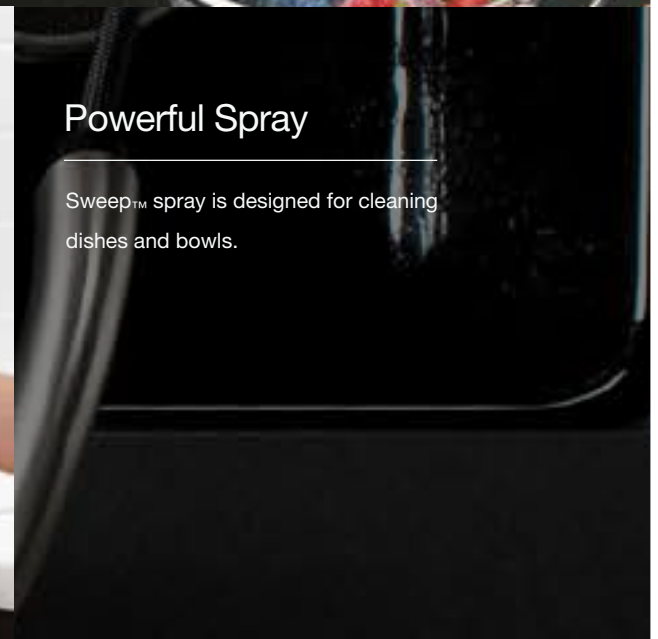

Powerful Spray

Sweep™ spray is designed for cleaning dishes and bowls.