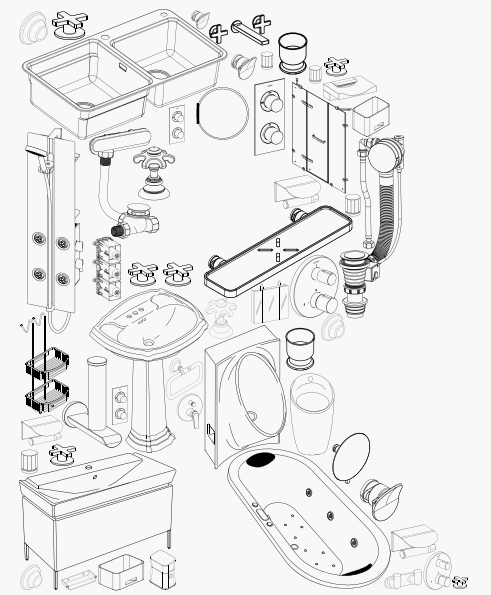

Suite

SPACITY™ SUITE	3	SPAN™ ENSEMBLE	5

Intelligent Toilet

Luxury

INNATE SE	9

Integrated Toilet

Integrated One-Piece Toilets

BRAZN™	12	SAN SOUCI™	12
FAMILY CARE™	12	VEIL™	12
SAN RAPHAEL™	12	REACH™	12

Integrated Two-Piece Toilets

REACH	14	NEW PATIO™	14
FAMILY CARE	14	ADAIR™ CONCEALED	14
VEIL	14		

Integrated Wall-Hung Toilets

VEIL	14

Toilet

Luxury

BRAZN	20

Premium

VEIL	22	REACH COMPACT™	24
HARKEN™	22	REACH UP™	24

■ Luxury

KOHLER ultra high-end bathroom products are dedicated to creating an elegant and decadent enjoyment for five-star hotels and Class A office buildings.

■ Premium

KOHLER bath, the finishing touch for high-class hotels as well as the ideal choice for high-end apartments, letting you enjoy life all the time.

■ Basic

KOHLER offers a wide range of products and takes the lead in fashion trends. Anyone can find a simple but elegant lifestyle with Kohler.