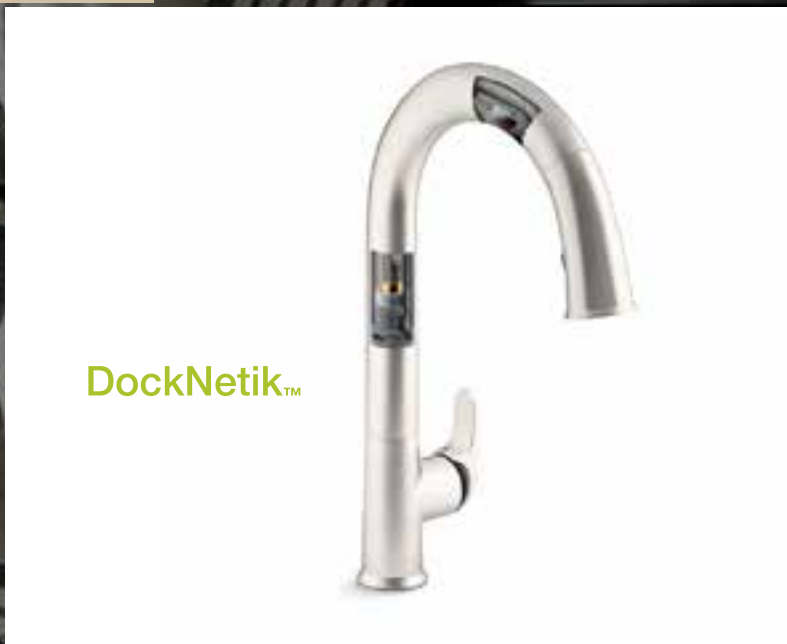

Flexibility and Durability

Flexible hose and pull-out spout rotate freely to get to every corner of your sink without drips.

Easy-cleaning kitchenware focuses on the details

Magnetic Docking

The Gonzalez sensor faucet uses the DockNetik™ system with internal magnets for quick, exact and convenient placement of the faucet head.