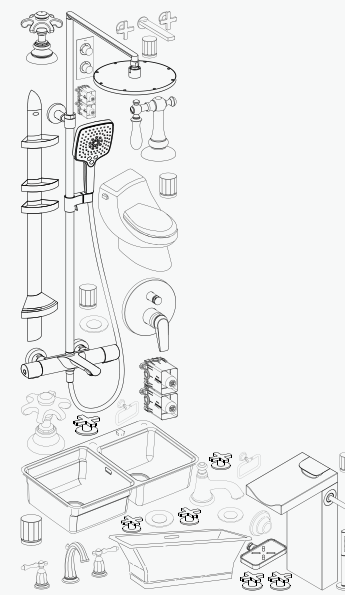

Suite

SPACITY™ SUITE	3	SPAN™ ENSEMBLE	5

Intelligent Toilet

Luxury

INNATE SE	9

Integrated Toilet

Integrated One-Piece Toilets

BRAZN™	12	SAN SOUCI™	12
FAMILY CARE™	12	VEIL™	12
SAN RAPHAEL™	12	REACH™	12

Integrated Two-Piece Toilets

REACH	14	NEW PATIO™	14
FAMILY CARE	14	ADAIR™ CONCEALED	14
VEIL	14		

Integrated Wall-Hung Toilets

VEIL	14

Toilet

Luxury

BRAZN	20

Premium

VEIL	22	REACH COMPACT™	24
HARKEN™	22	REACH UP™	24

■ Luxury

KOHLER ultra high-end bathroom products are dedicated to creating an elegant and decadent enjoyment for five-star hotels and Class A office buildings.

■ Premium

KOHLER bath, the finishing touch for high-class hotels as well as the ideal choice for high-end apartments, letting you enjoy life all the time.

■ Basic

KOHLER offers a wide range of products and takes the lead in fashion trends. Anyone can find a simple but elegant lifestyle with Kohler.