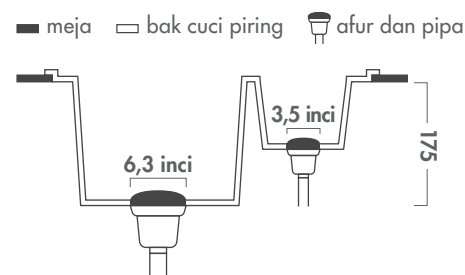

Aksesoris Produk

6,3" and 3,5" Double Bowl Drain Fitting Set
34102

Wire Basket HWB270 AC-120
31106

Plastic Colander PB260 DB-280
31107

Cutting Board 32308
*opsional