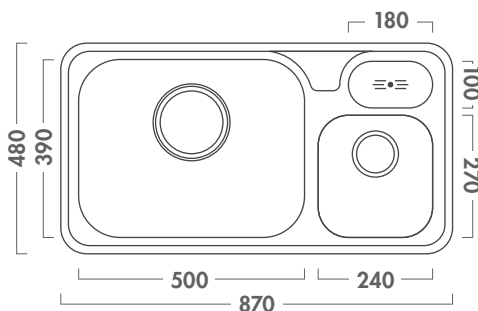

Aksesoris Produk

6,3" and 3,5" Double Bowl Drain Fitting Set
34102

Wire Basket HWB270 AC-120
31106

Plastic Colander PB260 DB-280
31107

Cutting Board 32308
*opsional