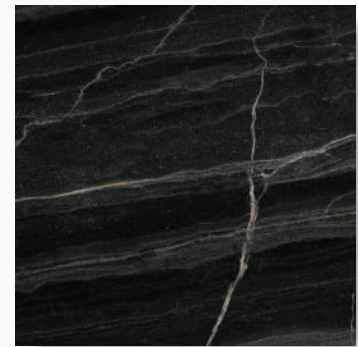

Nero

Marble

p

NUMBER OF FACES
5 Faces (60x60)
5 Faces (60x120)

V2

SURFACE :

m Matte
p Polished

R10
SMOOTH GRIP
NO SLIP RESISTANCE LIKE IT!

R12
SMOOTH GRIP
NO SLIP RESISTANCE LIKE IT!

SIZE :

60x60, 60x120

High & Export Quality Tile

≤ 0,05 % Water Absorption

European Material Finish

Random Tile Design

NoTileLiket!

World Class Porcelain Tile
Since 1990's

14

HUBUNGI : QHOMEMART

08112863773
CHAT ONLY