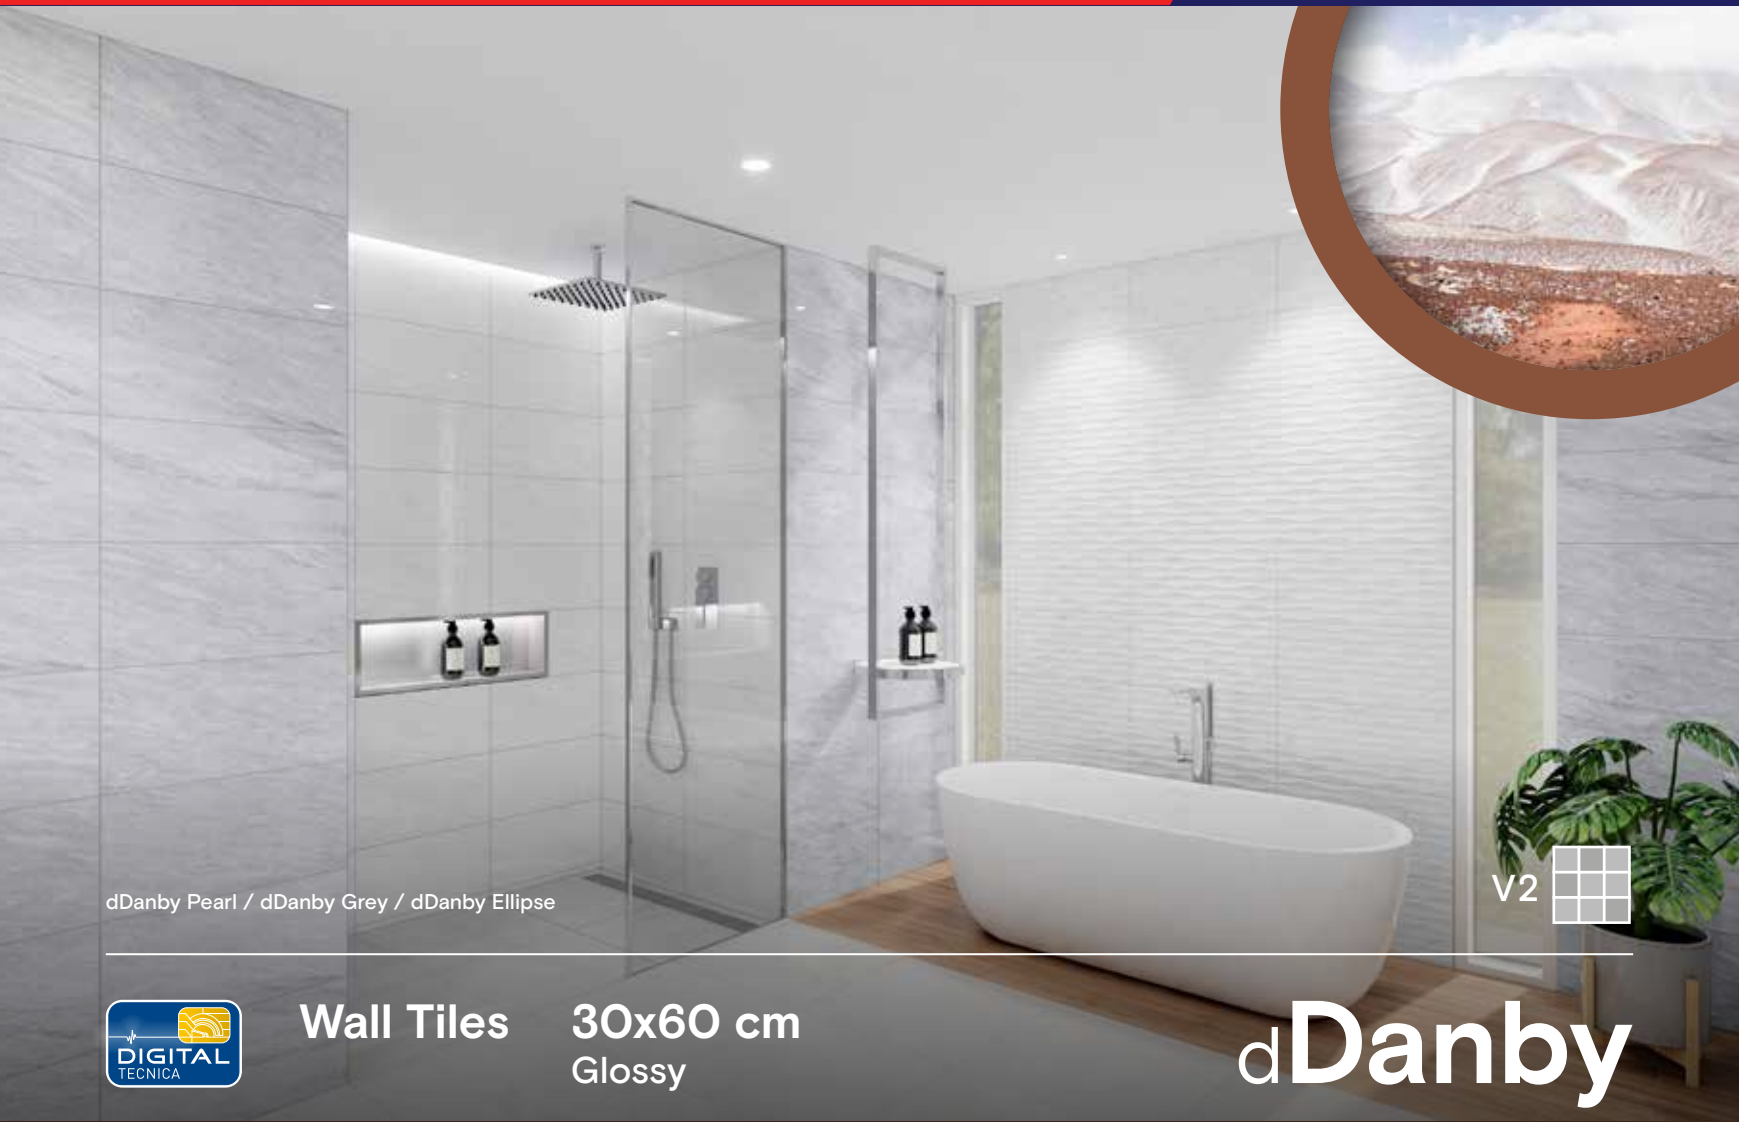

dDanby Pearl / dDanby Grey / dDanby Ellipse

V2

Wall Tiles 30x60 cm
Glossy

dDanby