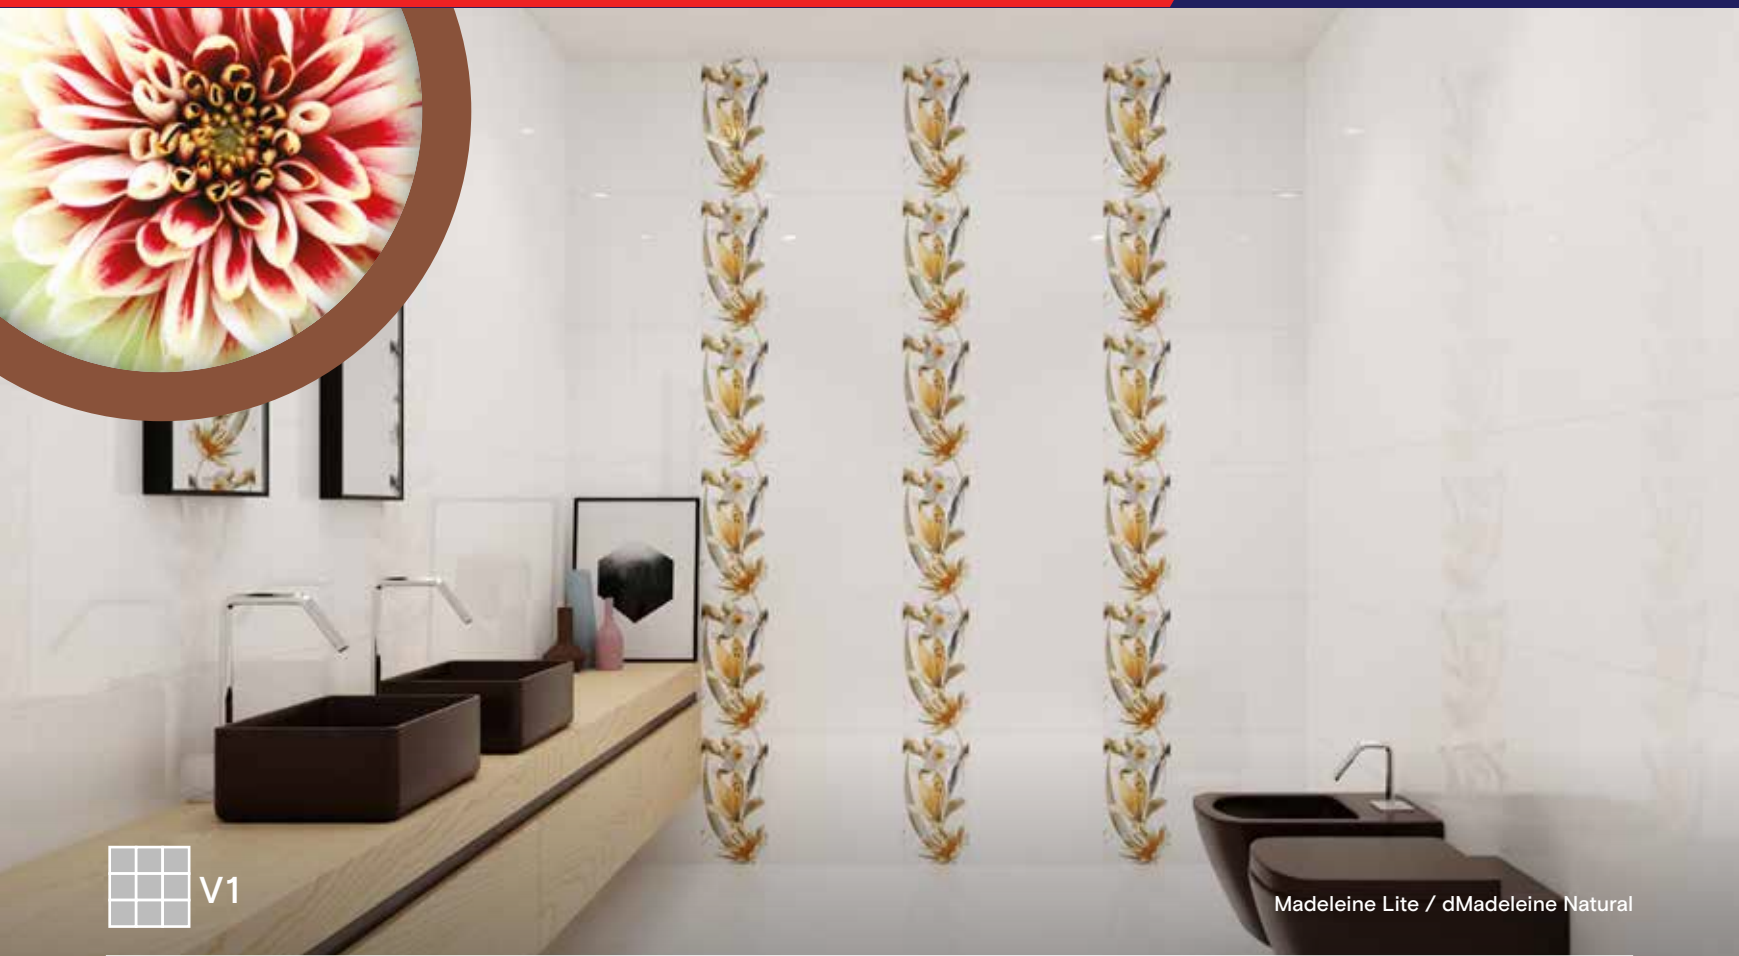

V1

Madeleine Lite / dMadeleine Natural

dMadeleine

Wall Tiles

25x50 cm
Glossy