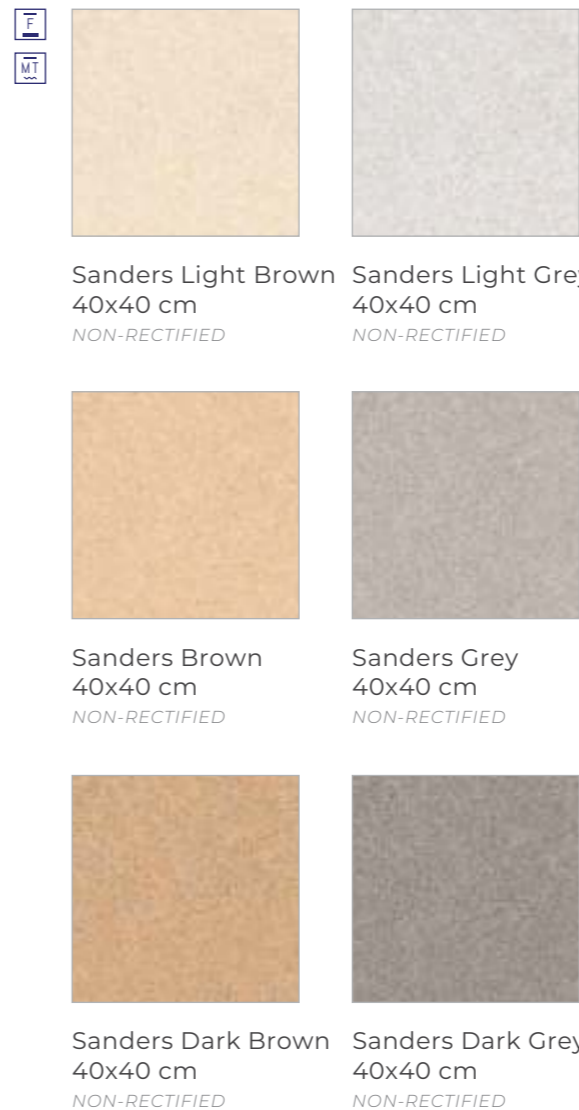

SANDERS SERIES

Sanders Light Brown
40x40 cm
NON-RECTIFIED

Sanders Light Grey
40x40 cm
NON-RECTIFIED

Sanders Brown
40x40 cm
NON-RECTIFIED

Sanders Grey
40x40 cm
NON-RECTIFIED

Sanders Dark Brown
40x40 cm
NON-RECTIFIED

Sanders Dark Grey
40x40 cm
NON-RECTIFIED