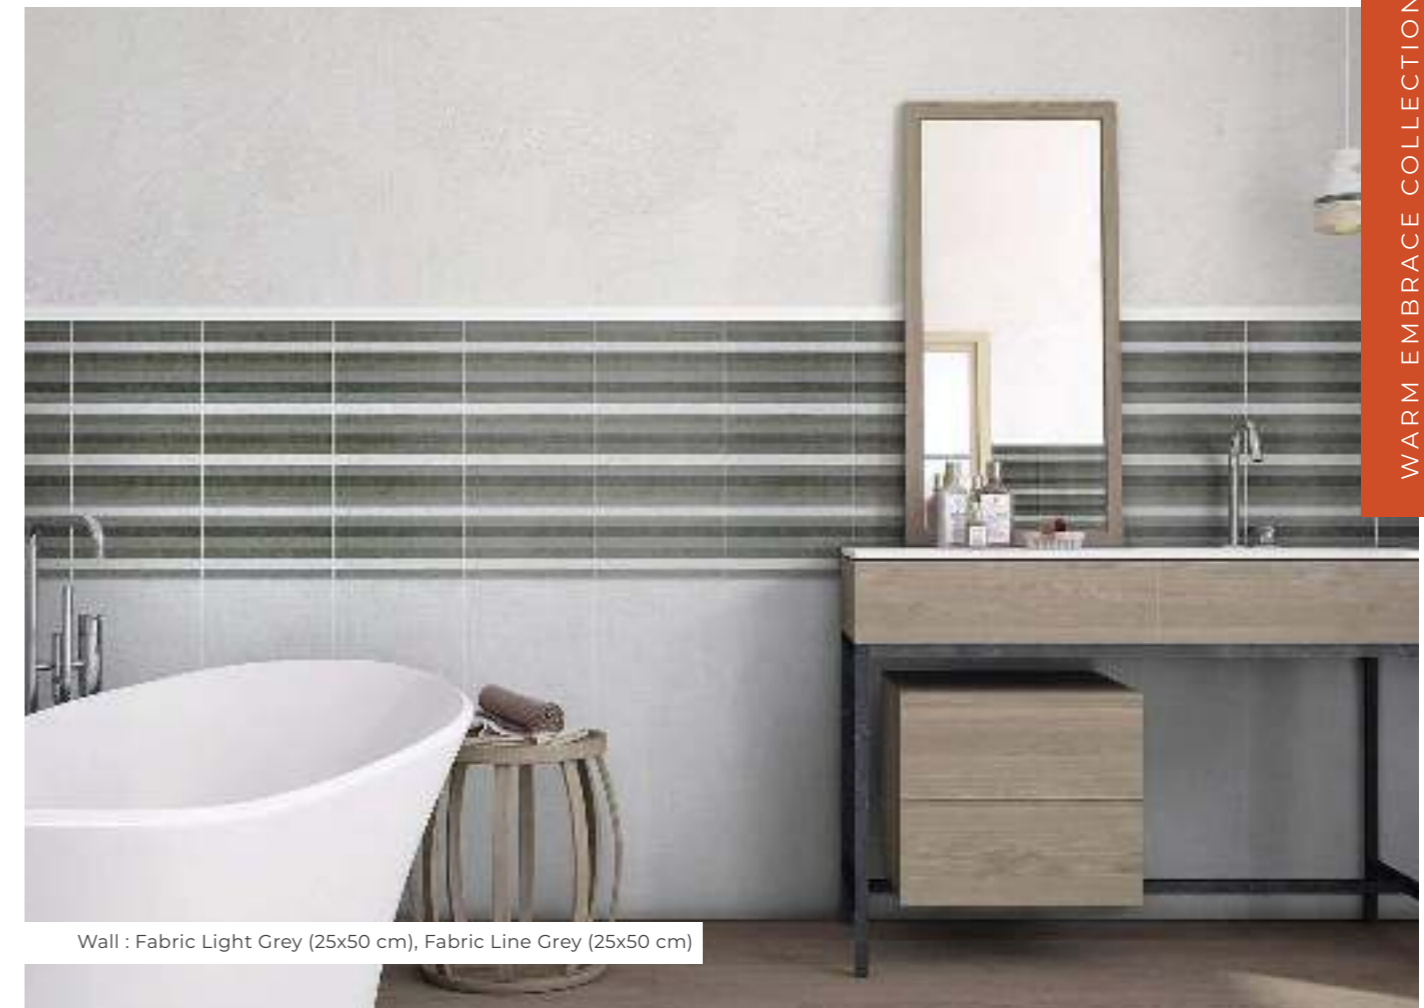

Wall : Rodeo Brown (25x50 cm), Rodeo Bloom (25x50 cm)

Wall : Fabric Light Grey (25x50 cm), Fabric Line Grey (25x50 cm)