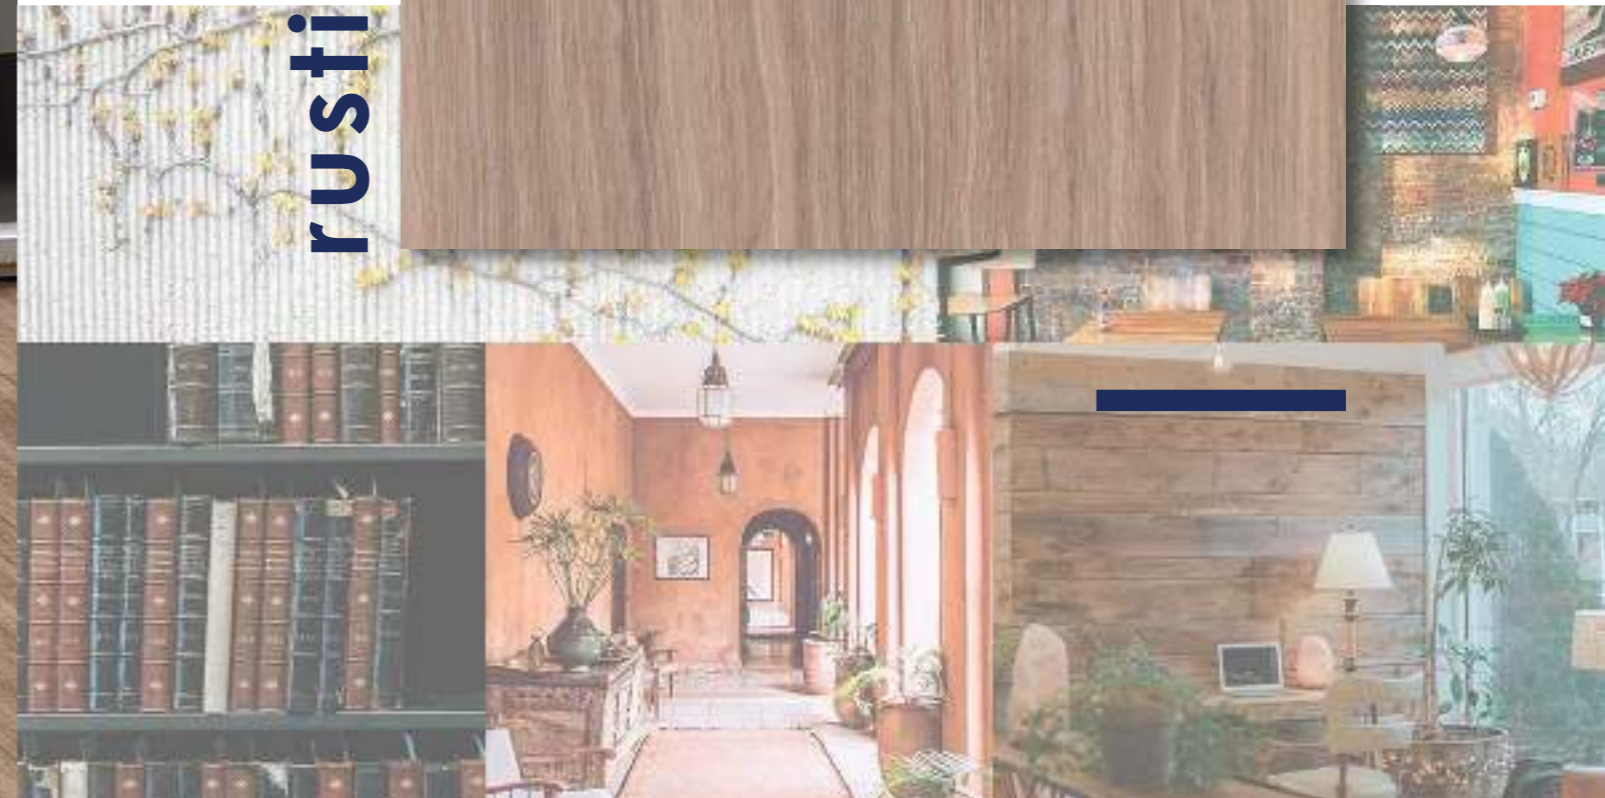

#impressyourlife

rustic. collection