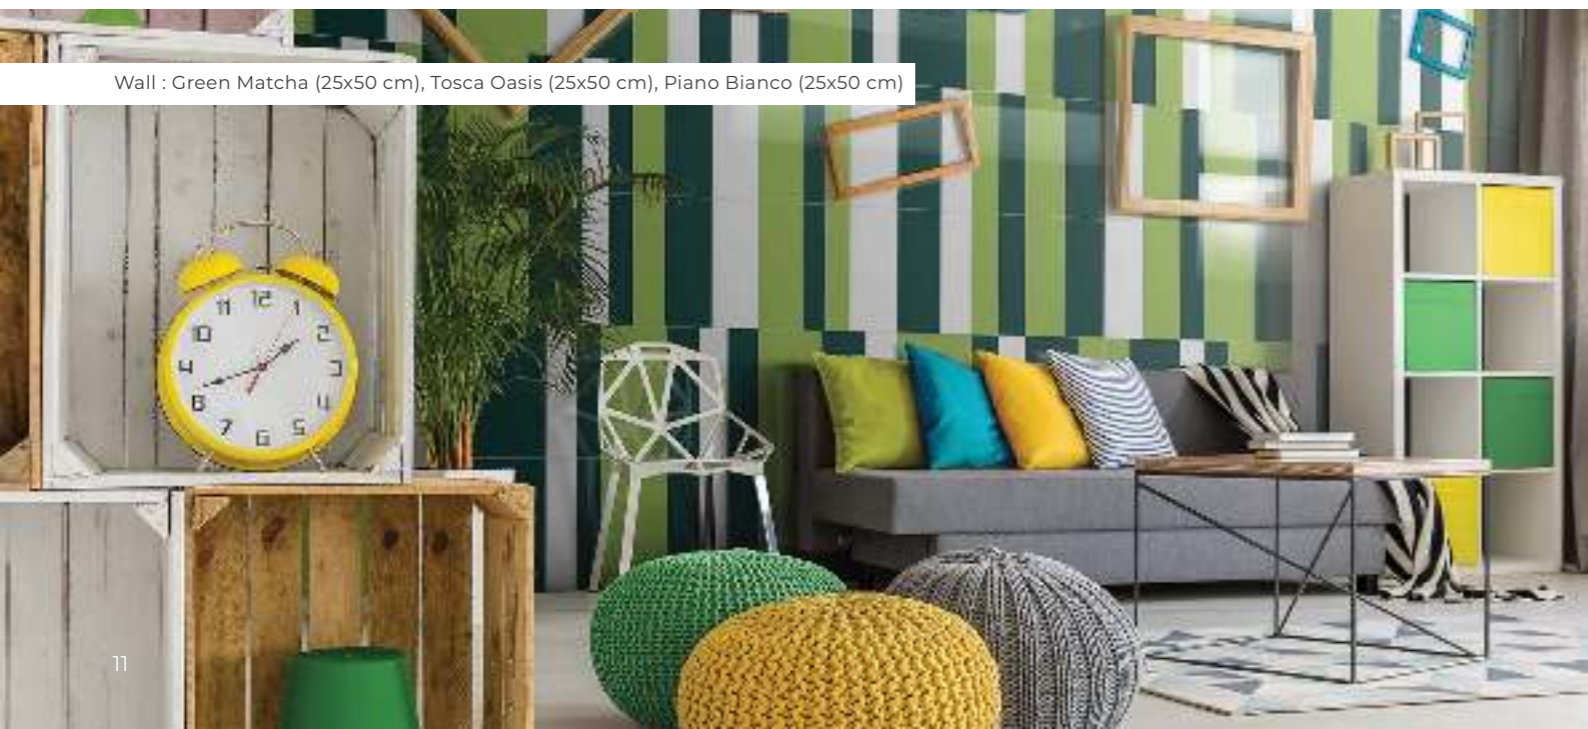

Wall : Green Matcha (25x50 cm), Tosca Oasis (25x50 cm), Piano Bianco (25x50 cm)

PIANO SERIES

[W] [L] [G]

Piano Bianco
25x50 cm | 50x50 cm
30x60 cm | 60x60 cm
RECTIFIED

[W] [L] [G]

Piano Nero
25x50 cm | 50x50 cm
30x60 cm | 60x60 cm
RECTIFIED

[W] [L] [G]

Piano Crema
25x50 cm | 50x50 cm
30x60 cm | 60x60 cm
RECTIFIED

[W] [L] [G]

Piano Grey
50x50 cm | 60x60 cm
RECTIFIED