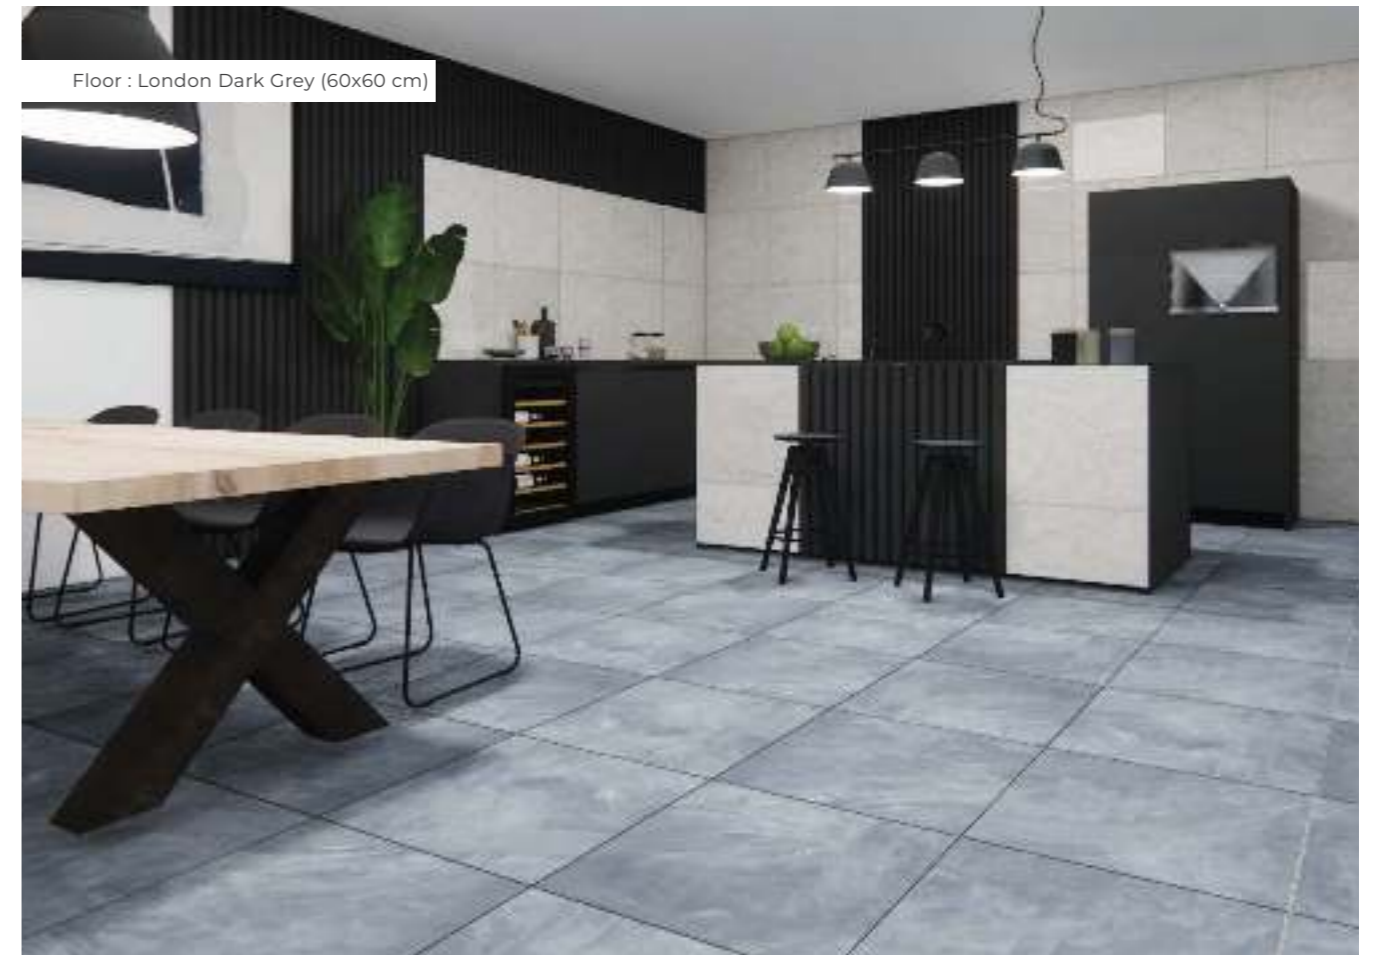

Floor : London Dark Grey (60x60 cm)

Floor : Moscow Grey (60x60 cm)

Wall : Rome Terracotta (60x60 cm)

Floor : Toronto Grey (60x60 cm), Toronto Taupe (60x60 cm), New York (60x60 cm)