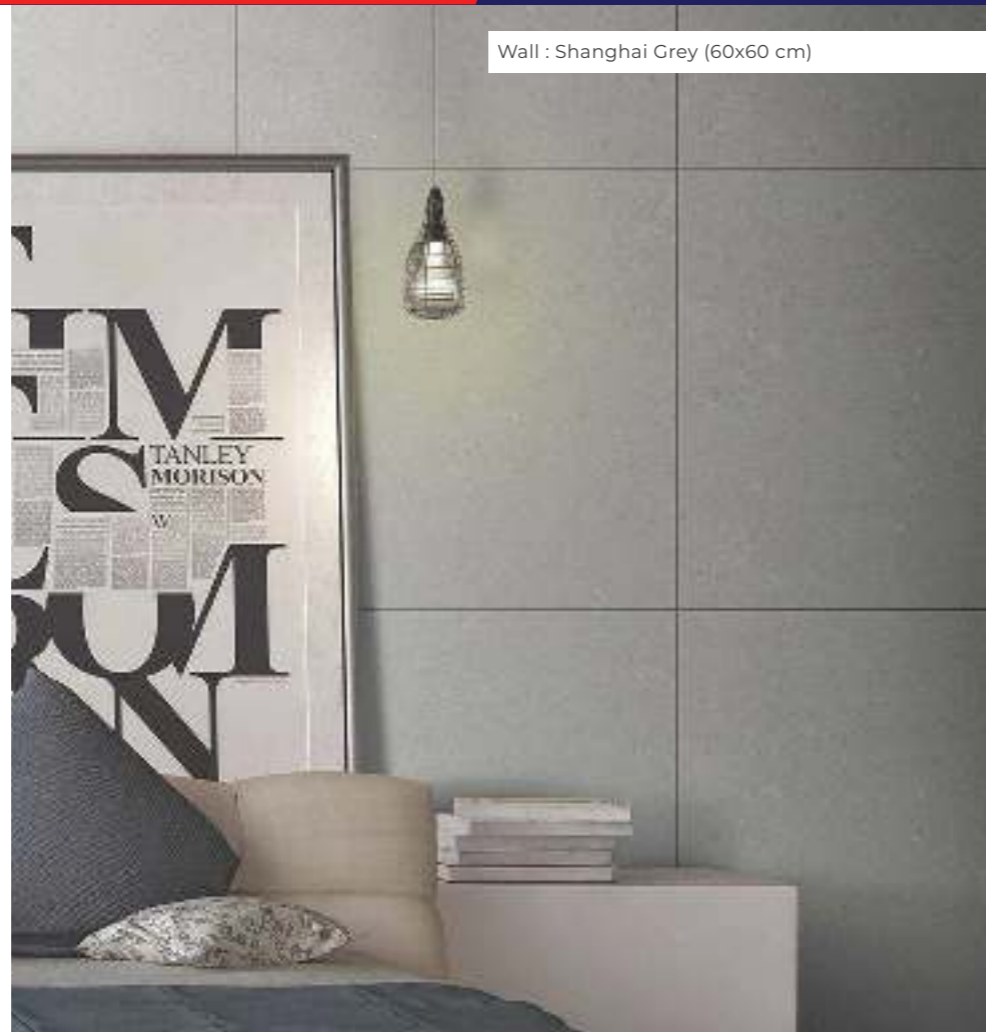

SHANGHAI SERIES

TOKYO SERIES

CONTEMPO ARC COLLECTION

NEW YORK

MOSCOW SERIES

PARIS SERIES