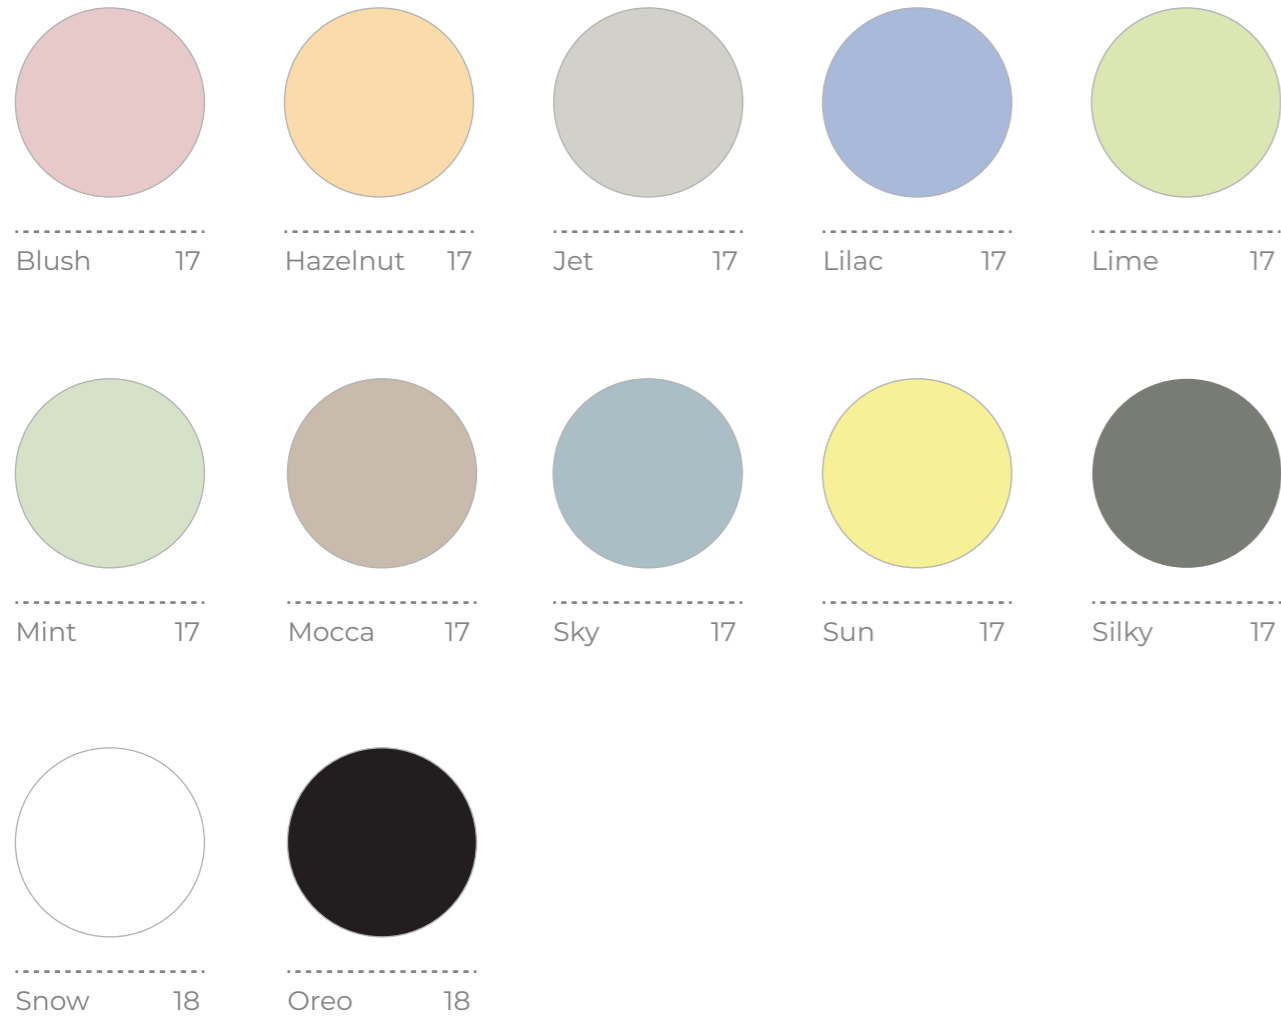

Shabby Chic collection