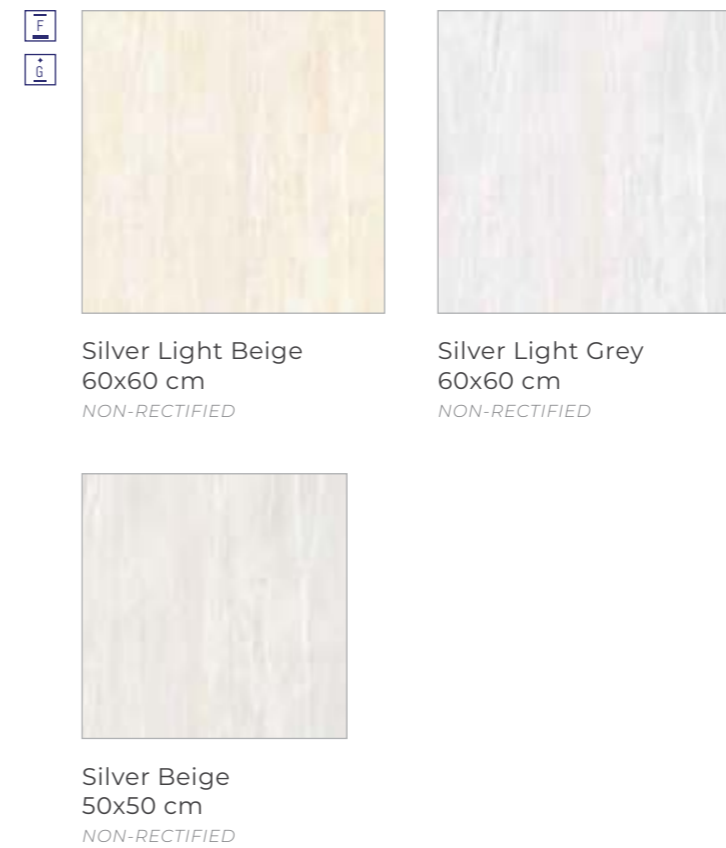

Chapel Light Beige  
60x60 cm  
NON-RECTIFIED

Chapel Light Grey  
60x60 cm  
NON-RECTIFIED

**LEON SERIES**

**LICEO SERIES**

**SILICA SERIES**

**SILVER SERIES**

**RIVIERA SERIES**

Liceo Light Beige (60x60 cm)

Silica Light Grey (60x60 cm)

Riviera Light Beige (60x60 cm)

Sully Light Beige (60x60 cm)