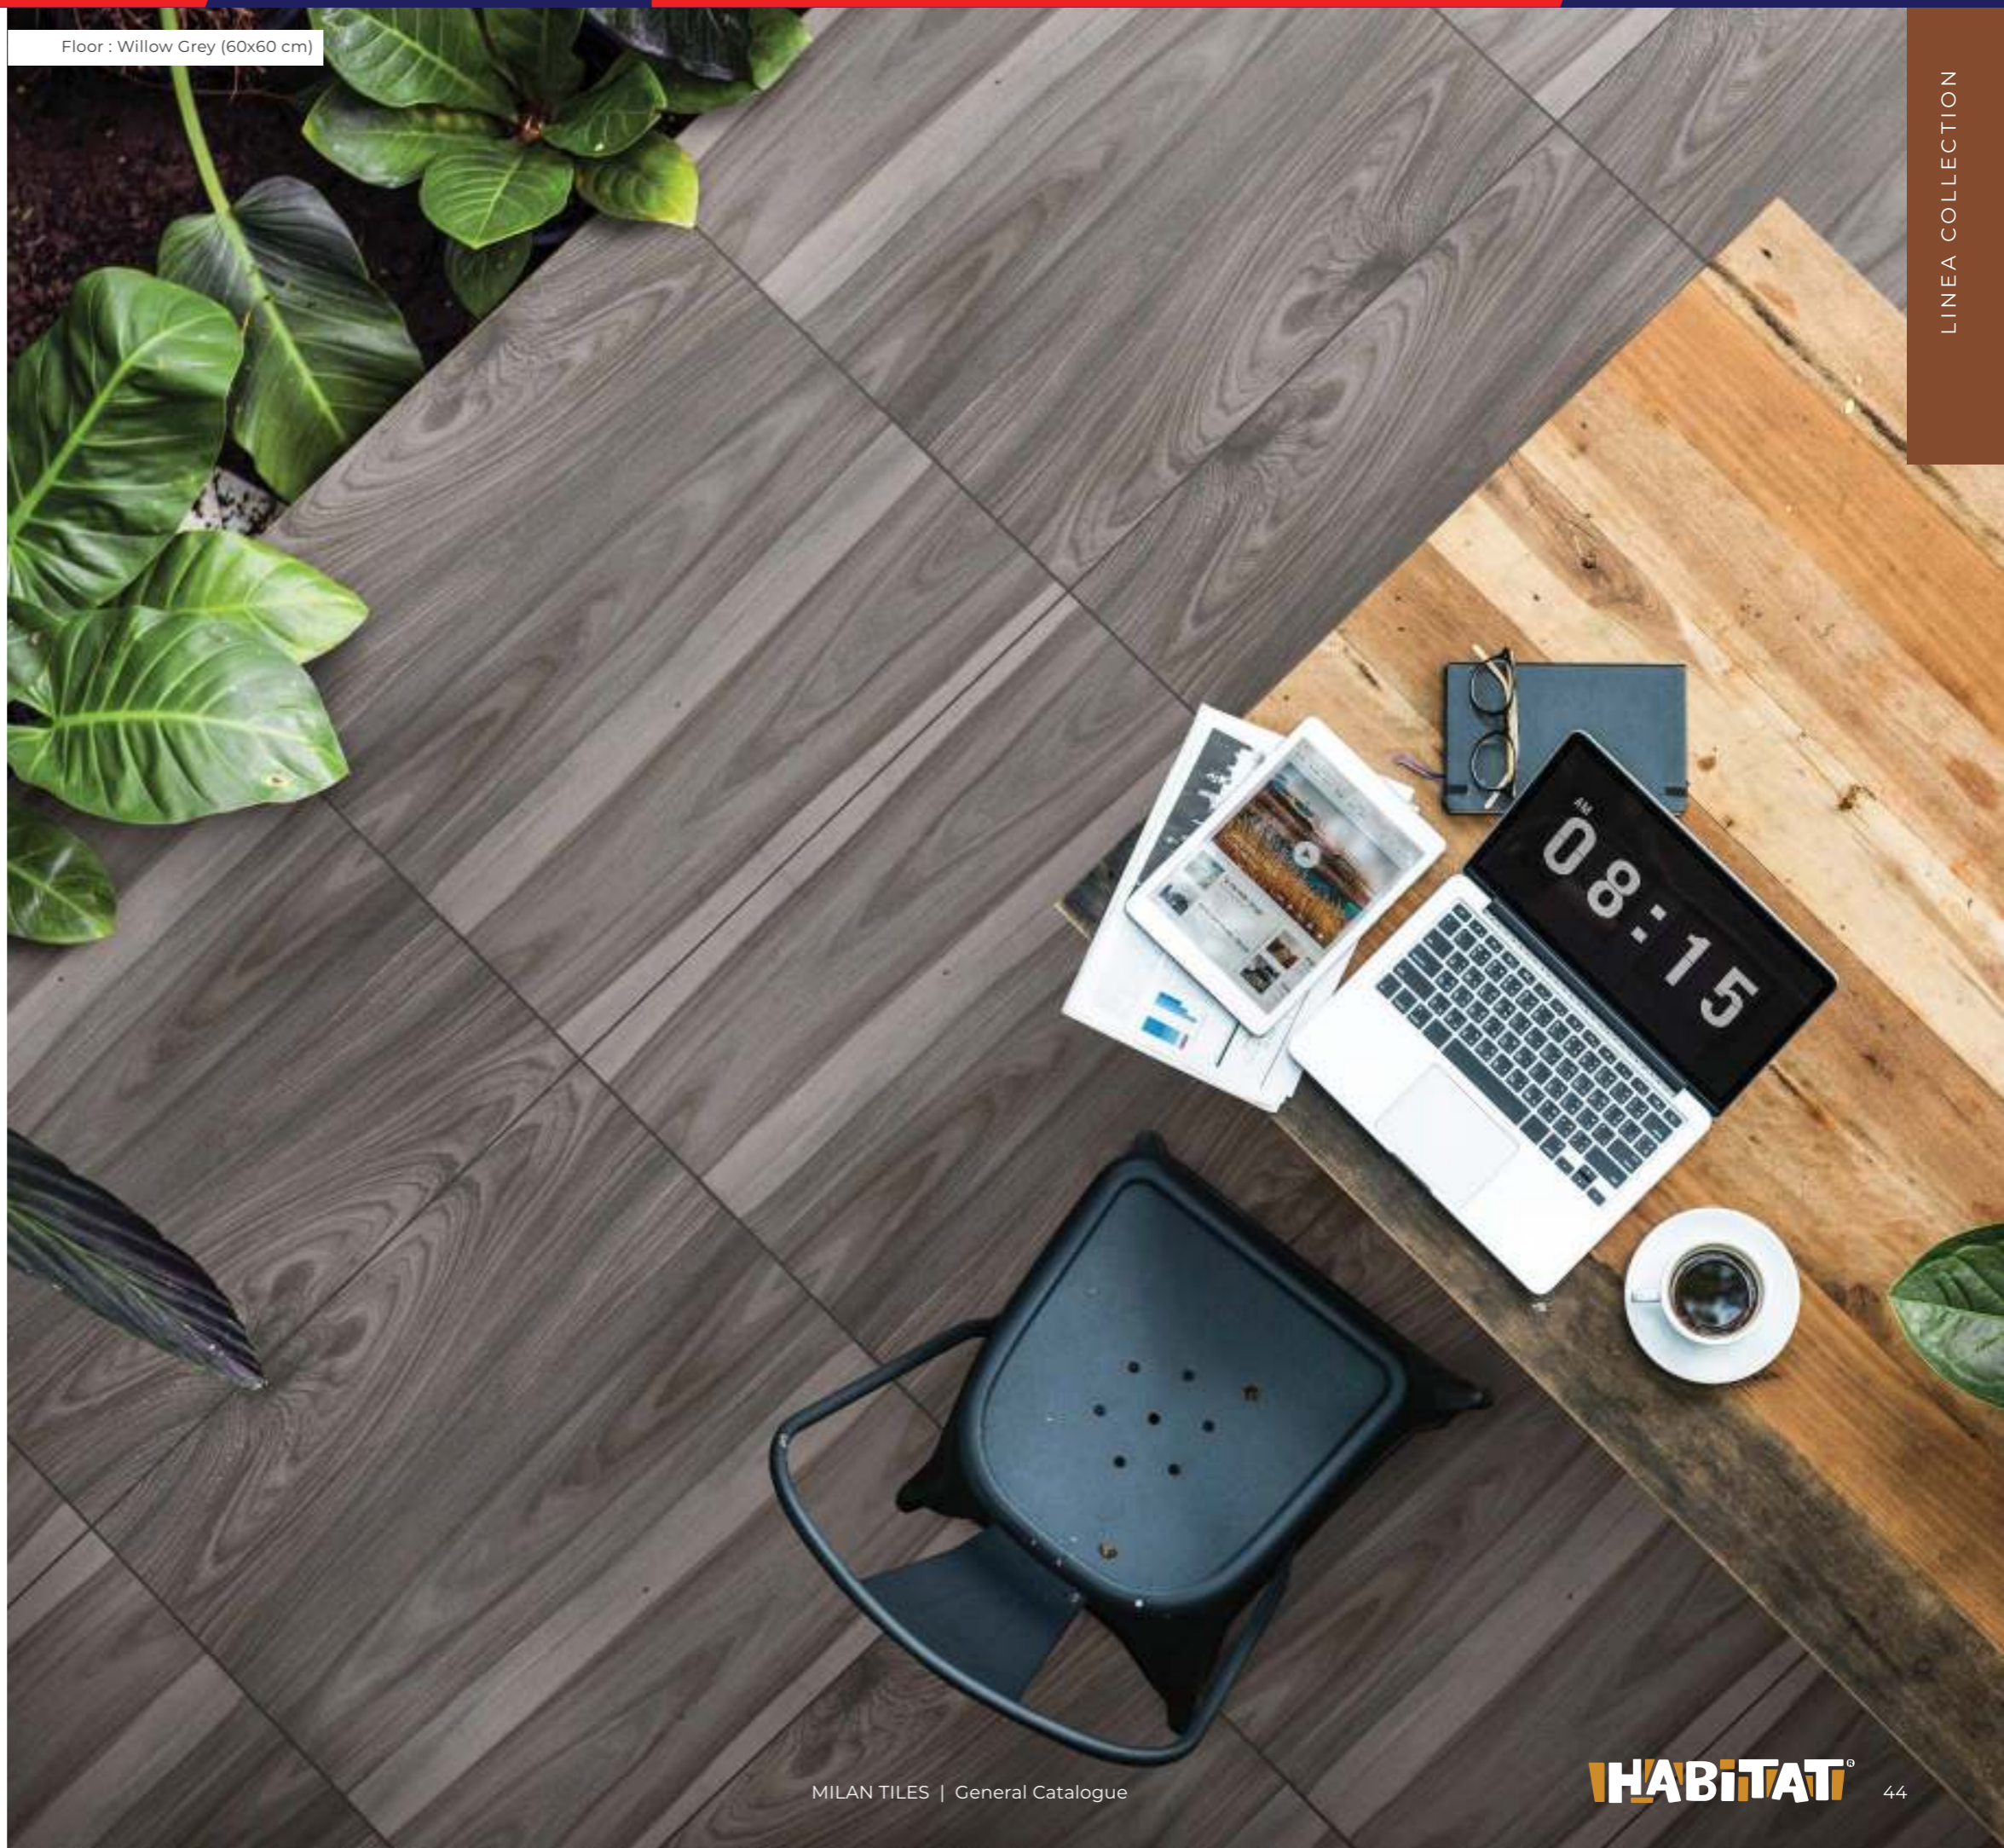

Willow Cherry  
60x60 cm  
*RECTIFIED | RANDOM FACES*

F  
MS

Willow Walnut  
60x60 cm  
*RECTIFIED | RANDOM FACES*

F  
MS

Willow Grey  
60x60 cm  
*RECTIFIED | RANDOM FACES*

Floor : Willow Grey (60x60 cm)

LINEA COLLECTION