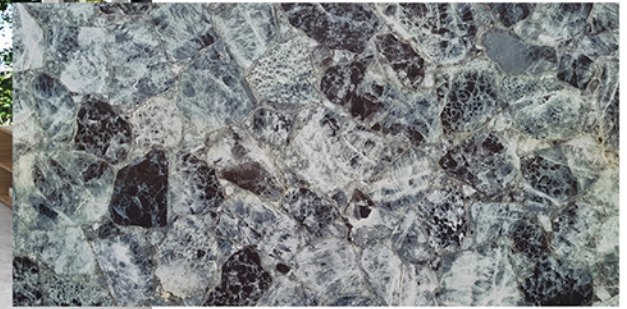

BSF 126908

BSF 126907

BSF 1263234 randoms

(60 x 120 cm) x 4

BSF 126918 randoms

(60 x 120 cm) x 6

BSF 1263235 randoms

(60 x 120 cm) x 4

BSF 1263237 randoms

(60 x 120 cm) x 4

HUGO

METRO COLOR
GRANITE TILE

BSF 126925 randoms - high definition

BSF 126924 randoms - high definition

(60 x 120 cm) x 2

(60 x 120 cm) x 2