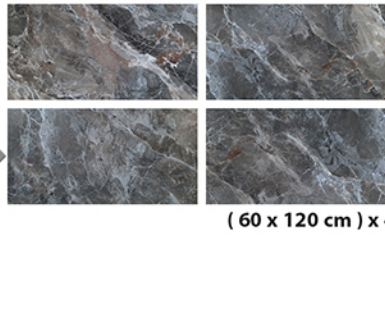

(75 x 150 cm) x 4

BP 7559801 randoms

(75 x 150 cm) x 8

HUGO

METRO COLOR
GRANITE TILE

60x120 cm

BSPF 6120306 C (connected)

(60 x 120 cm) x 6

BSPF 6120308 C (connected)

(60 x 120 cm) x 4

BSPF 6123203 C (connected)

(60 x 120 cm) x 6

BSPF
series

60x120 cm BSF series

BSF 126902 randoms

(60 x 120 cm) x 6

BSF 126908

BSF 126907

BSF 1263234 randoms

(60 x 120 cm) x 4

BSF 126918 randoms

(60 x 120 cm) x 6

BSF 1263235 randoms

(60 x 120 cm) x 4