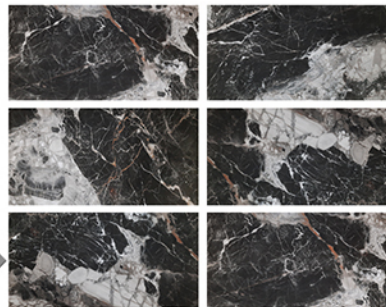

(60 x 120 cm) x 6