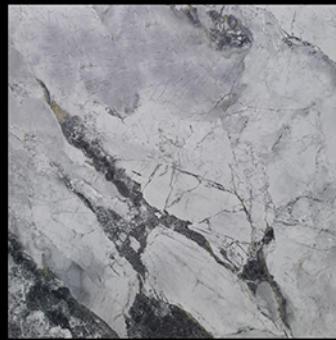

K 28708

K
series

VV
series

VV 8301

HUGO
METRO COLOR
GRANITE TILE

80x80 cm

HR 66501 randoms

(60 x 60 cm) x 4