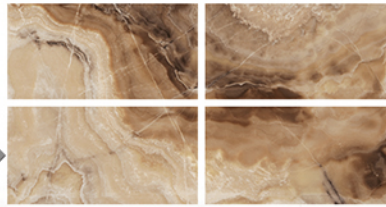

(90 x 180 cm) x 4

BP 9183235

BP 755906 randoms

(75 x 150 cm) x 8

75x150 cm BP series

BP 755908 randoms

(75 x 150 cm) x 4

BP 755912 randoms

(75 x 150 cm) x 4

BP 7559801 randoms

(75 x 150 cm) x 8

HUGO

METRO COLOR
GRANITE TILE

60x120 cm

BSPF 6120306 C (connected)

(60 x 120 cm) x 6