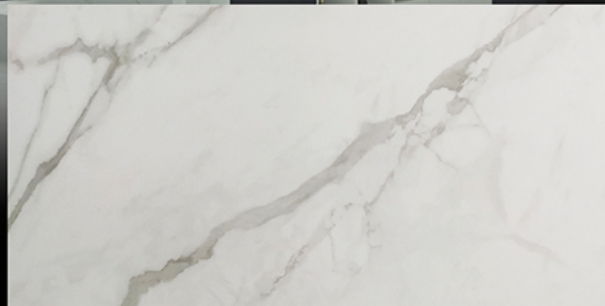

(75 x 150 cm) x 4

BP 7559801 randoms

(75 x 150 cm) x 8

HUGO

METRO COLOR
GRANITE TILE

60x120 cm

BSPF 6120306 C (connected)

(60 x 120 cm) x 6