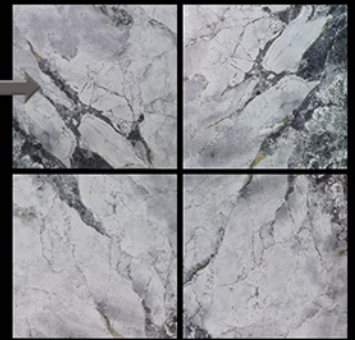

(60 x 60 cm) x 6

HR series