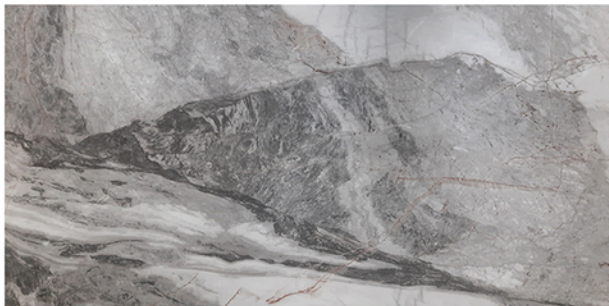

BSF 1263237 randoms

(60 x 120 cm) x 4

HUGO

METRO COLOR
GRANITE TILE

BSF 126925 randoms - high definition

BSF 126924 randoms - high definition

(60 x 120 cm) x 2

(60 x 120 cm) x 2