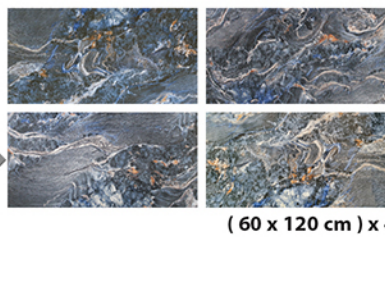

BSPF 6120308 C (connected)

(60 x 120 cm) x 4

BSPF 6123203 C (connected)

(60 x 120 cm) x 6

BSPF
series

60x120 cm BSF series

BSF 126902 randoms

(60 x 120 cm) x 6

BSF 126908

BSF 126907

BSF 1263234 randoms

(60 x 120 cm) x 4

BSF 126918 randoms

(60 x 120 cm) x 6

BSF 1263235 randoms

(60 x 120 cm) x 4

BSF 1263237 randoms

(60 x 120 cm) x 4

HUGO

METRO COLOR
GRANITE TILE

BSF 126925 randoms - high definition

BSF 126924 randoms - high definition

(60 x 120 cm) x 2

(60 x 120 cm) x 2