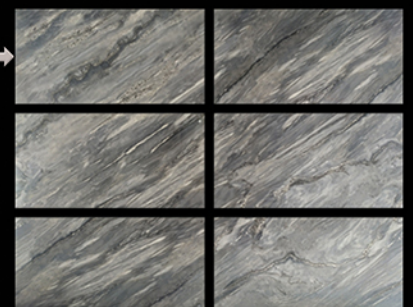

(60 x 120 cm) x 6

BSPF
series