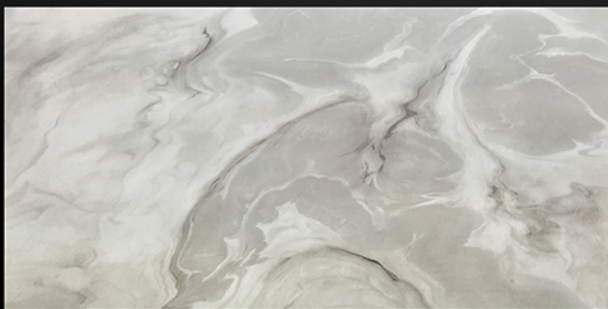

HK 1260223

60x120 cm
HK
series

HUGO

METRO COLOR
GRANITE TILE

K 1260202

K 1260221

K 1260228 randoms

(60 x 120 cm) x 3