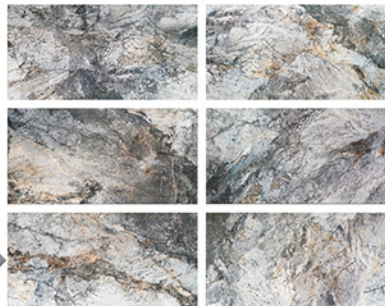

BSF 126908

BSF 126907

BSF 1263234 randoms

(60 x 120 cm) x 4

BSF 126918 randoms

(60 x 120 cm) x 6

BSF 1263235 randoms

(60 x 120 cm) x 4

BSF 1263237 randoms

(60 x 120 cm) x 4

HUGO

METRO COLOR
GRANITE TILE

BSF 126925 randoms - high definition

BSF 126924 randoms - high definition

(60 x 120 cm) x 2

(60 x 120 cm) x 2