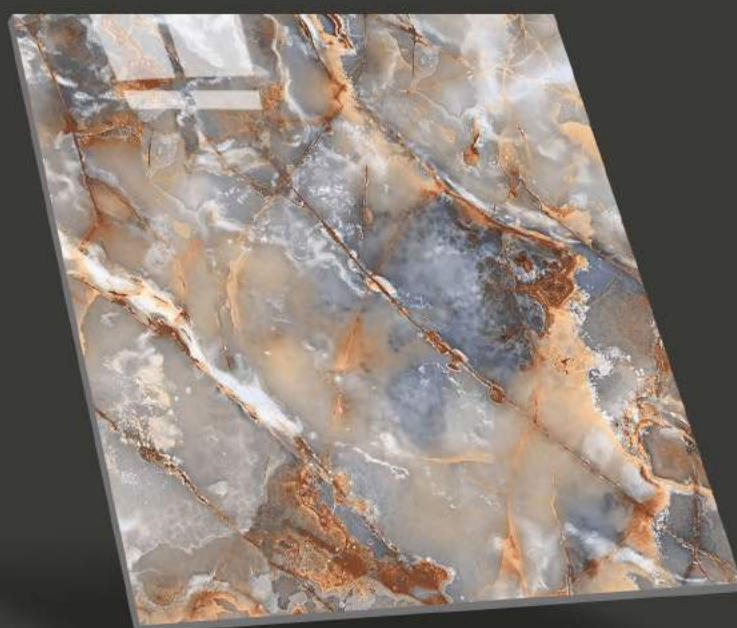

**NEW**

**ALABASTRO MARBLE**

Glazed Polished  
80 x 80 cm

Available in 4 Faces

**NEW**

**SELENA CREAM**

Unglazed Polished  
(Double Loading)  
80 x 80 cm

Random Design