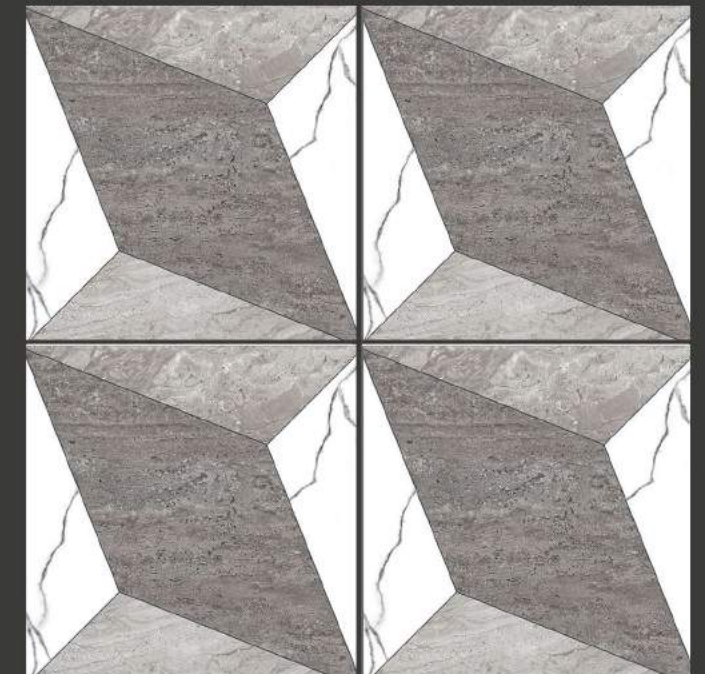

3D ARNO
Glazed Polished
60 x 60 cm