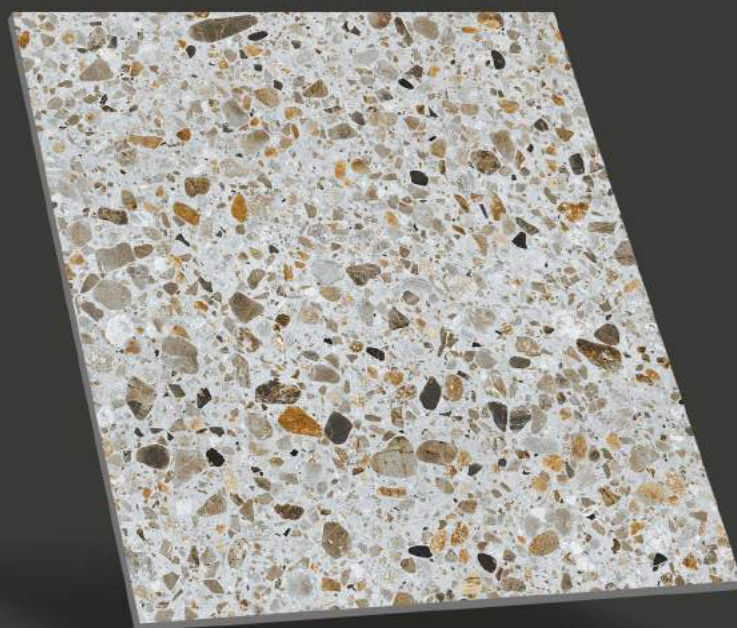

NEW

ARIZONA

Matt
60 x 60 cm

Random Faces