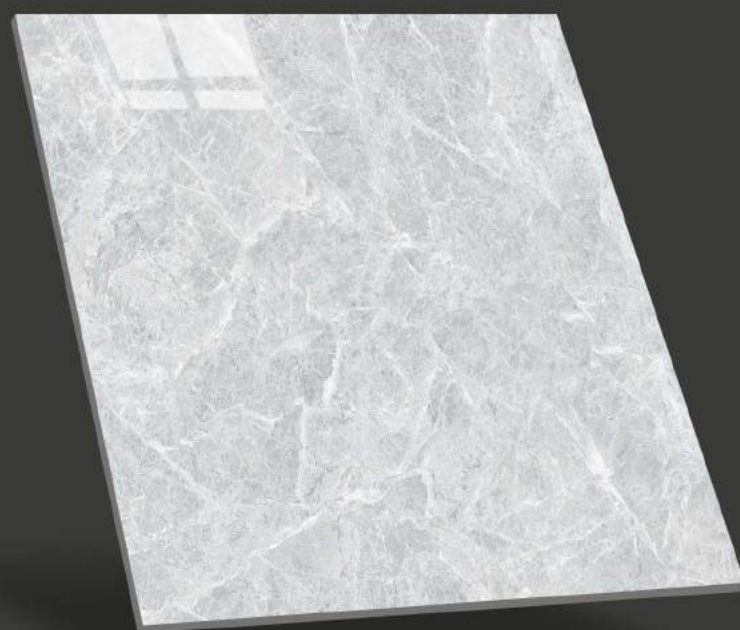

Available in 6 Faces

**NEW**

**AGATA LIGHT GREY**  
Glazed Polished | Matt  
60 x 60 cm

Available in 6 Faces

**NEW**

**AGATA DARK GREY**  
Glazed Polished | Matt  
60 x 60 cm

Available in 6 Faces

**NEW**