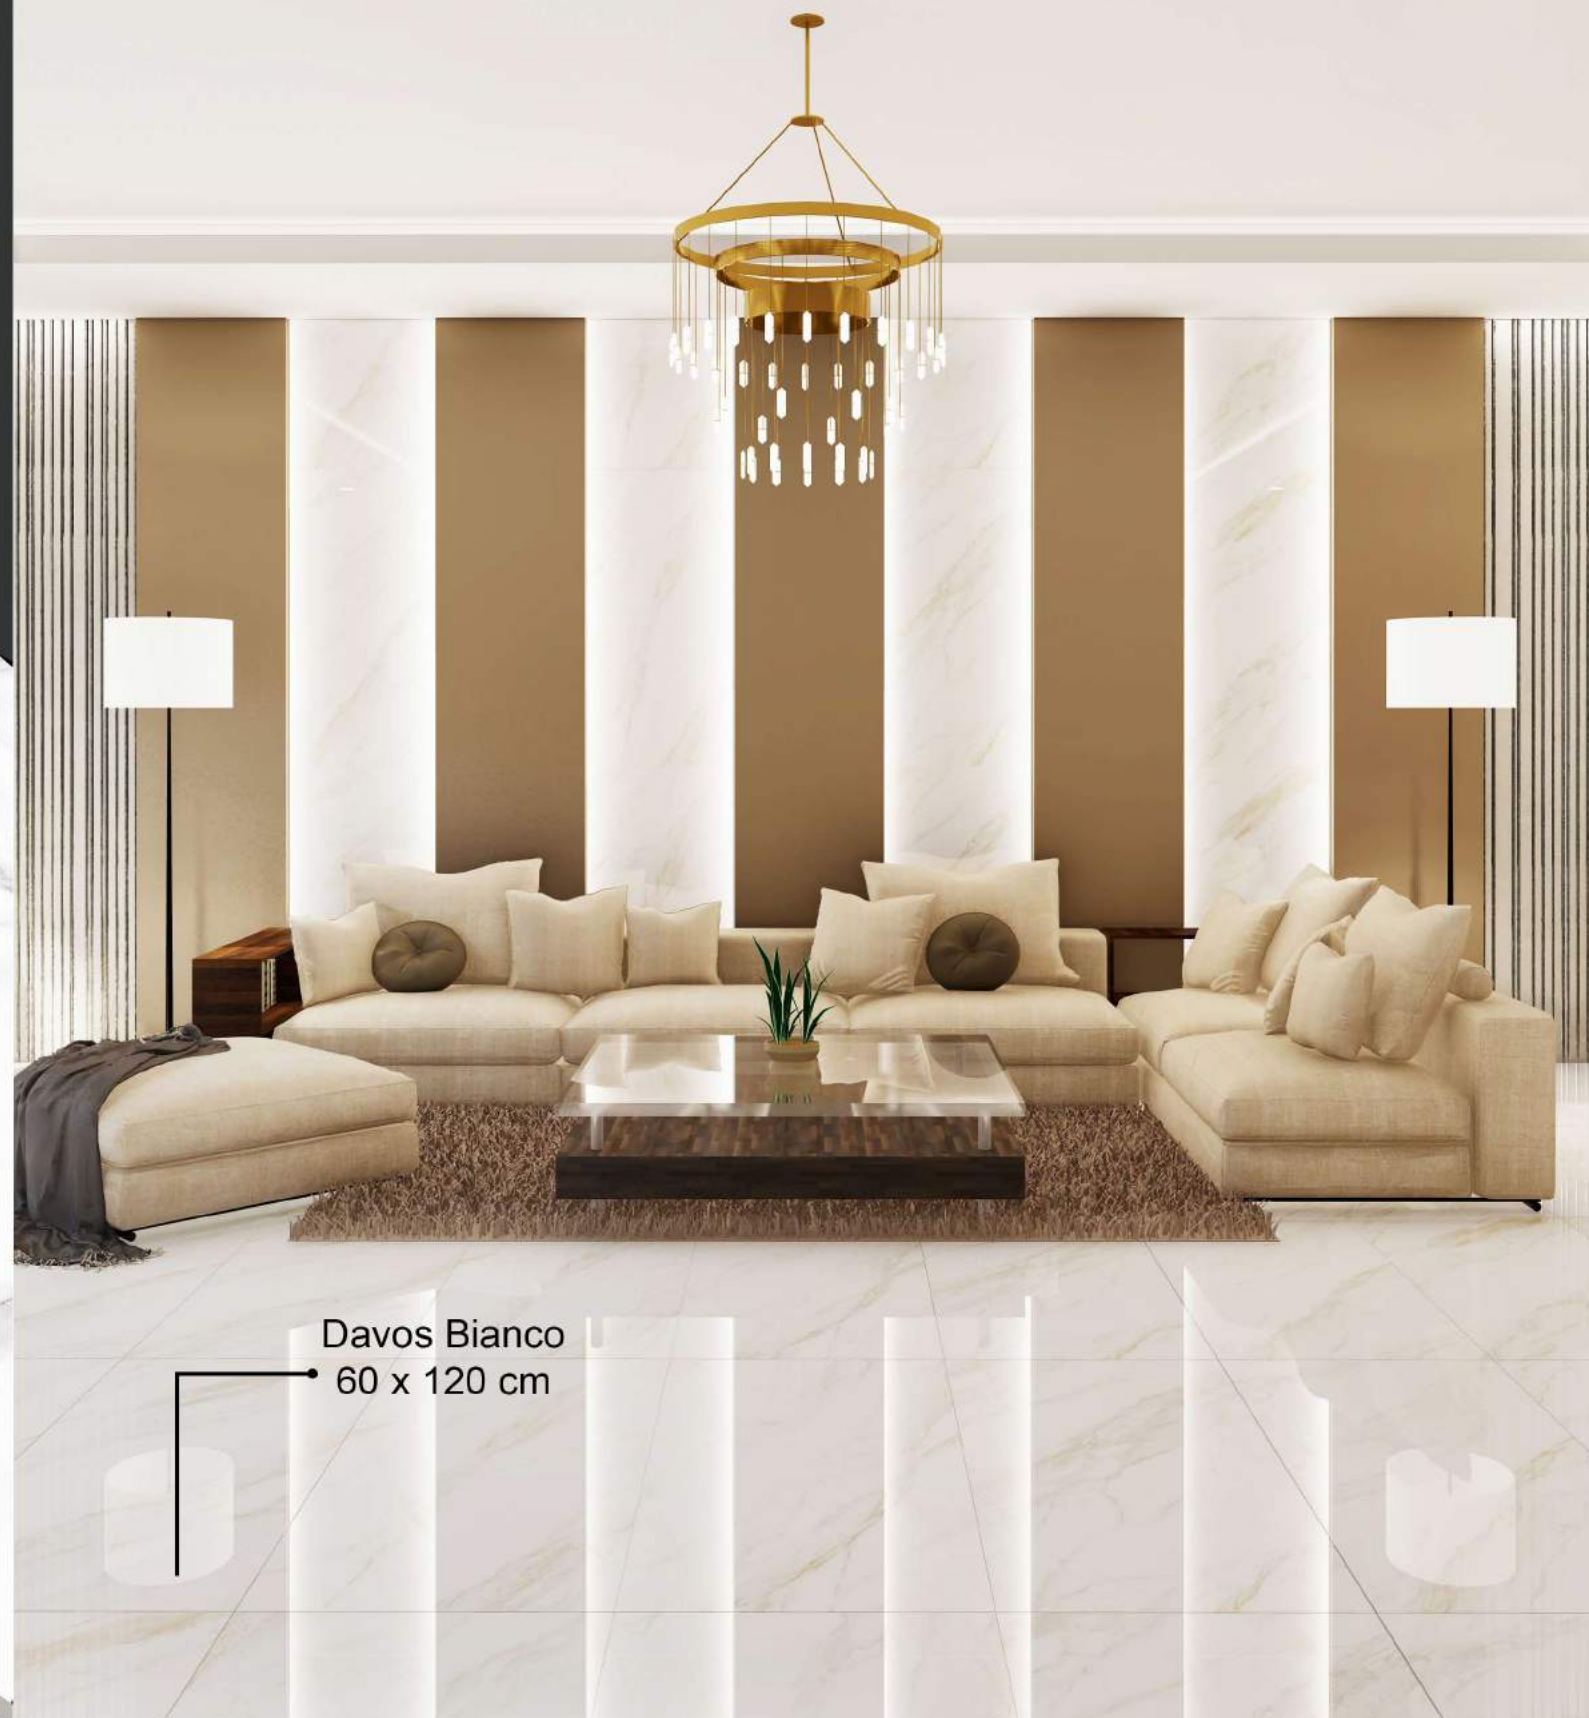

**DEMIAN BROWN** Glazed Polished 60 x 120 cm

**CORNELIA WHITE** Glazed Polished 60 x 120 cm

**TESINO GREY** Glazed Polished 100 x 100 cm

# CONNECTED PATTERN

Feel  
the  
**glorious**  
edge

Davos Bianco  
60 x 120 cm

**VOLGA BEIGE** Glazed Polished 80 x 80 cm

**YARRA CARRARA** Glazed Polished 80 x 80 cm

**LOGAN GREY** Glazed Polished 80 x 80 cm