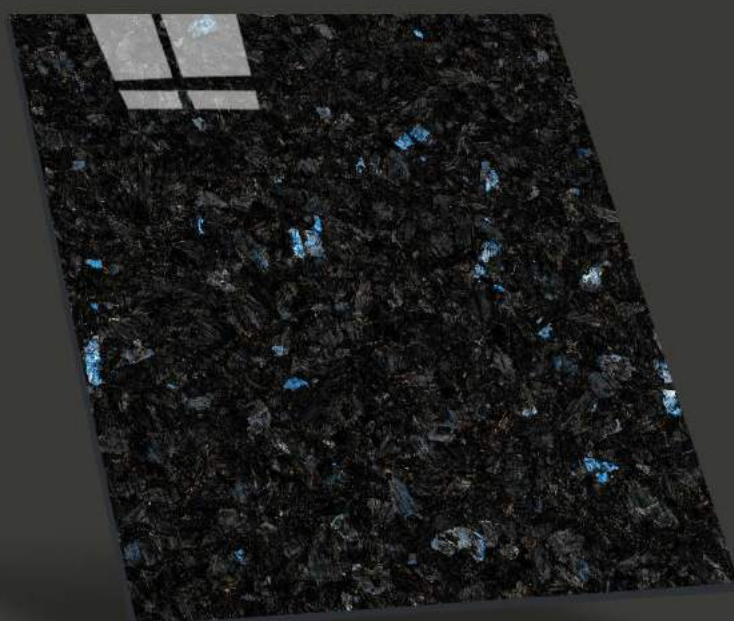

Available in 4 Faces

**NEW**

**ALEXANDER GREY**

Glazed Polished  
60 x 60 cm

Random Faces

**NEW**

**BLUE PEARL**  
Glazed Polished  
60 x 60 cm

Single Faces