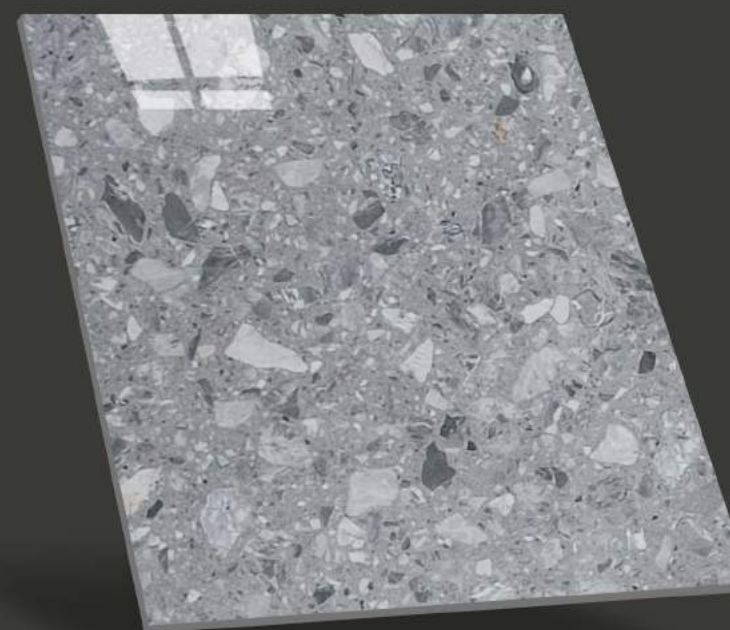

# AVAILABLE SIZE

60 x 60 cm | 80 x 80 cm | 100 x 100 | 60 x 120

*Valentino* GRESS

**NEW**

**AGATA BROWN**  
Glazed Polished | Matt  
60 x 60 cm

Available in 6 Faces

**NEW**

**AGATA GREY**  
Glazed Polished | Matt  
60 x 60 cm