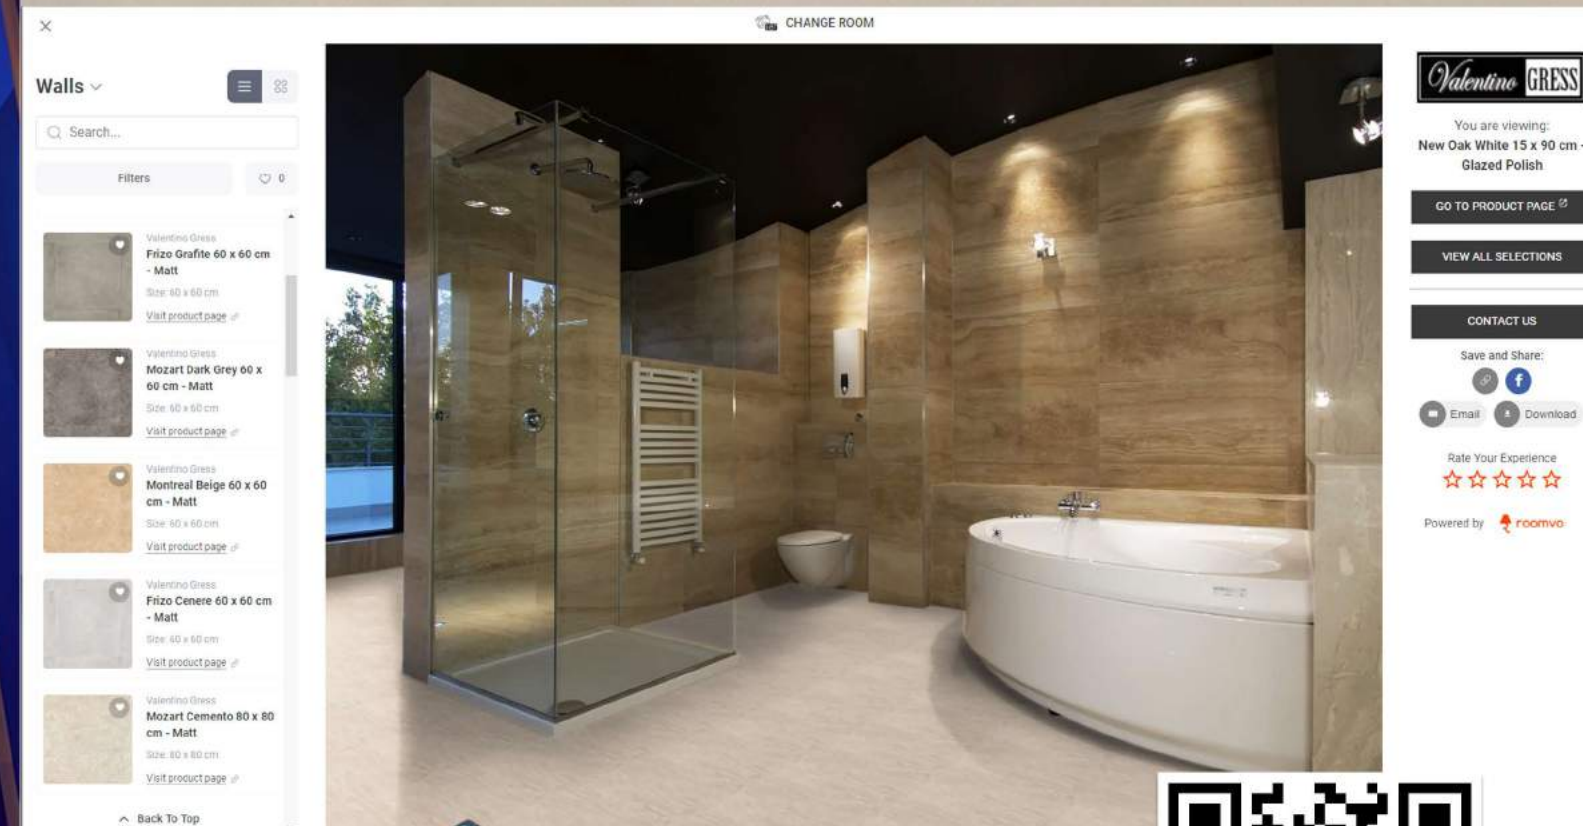

**LOUISE TACTILE GREY** Single Faces  
Structured  
30 x 30 cm

**LOUISE BARTILE BLACK** Single Faces  
Structured  
30 x 30 cm

**LOUISE TACTILE BLACK** Single Faces  
Structured  
30 x 30 cm

Valentino Gress was awarded  
"Favorite Brand-Ceramic/Homogenous Tiles"  
by Golden Property Awards The People's Choice 2022

## DESIGN YOUR SPACE

You can try to design your space! Use the Virtual Room visualizer and try our products in your space. You can take or upload photos and replace floors and walls with Valentino Gress products.