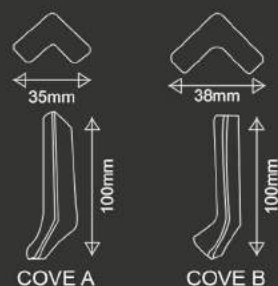

# SPECIAL CUTTING & ACCESSORIES

White Glossy & White Matt  
Black Glossy & Black Matt  
Cream Glossy & Cream Matt

Extrusion Plint	
Height	10CM
Length	30CM
Radius	3CM

\*For special cutting & accessories product please contact our sales representatives & type available