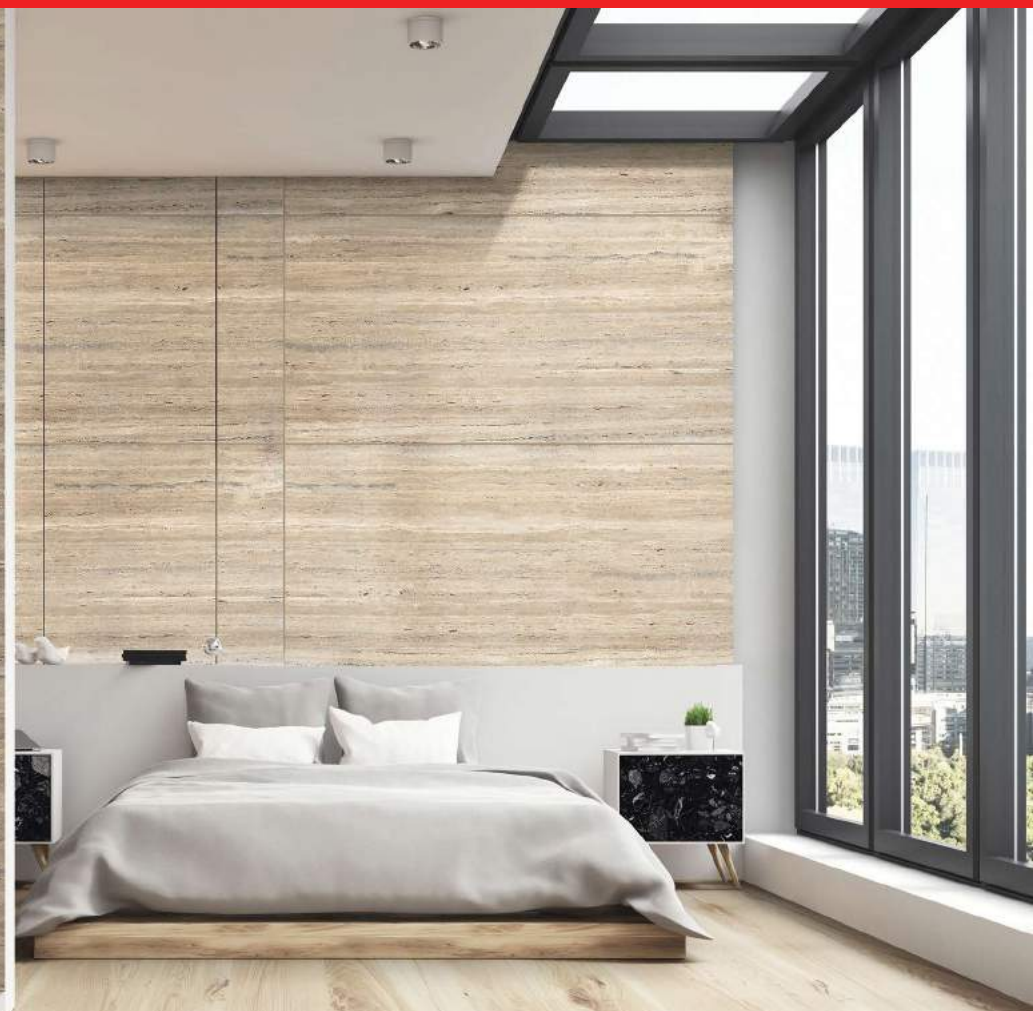

CELIO CREAM
Glazed Polished & Matt
120 x 240 cm

Available in 3 Faces