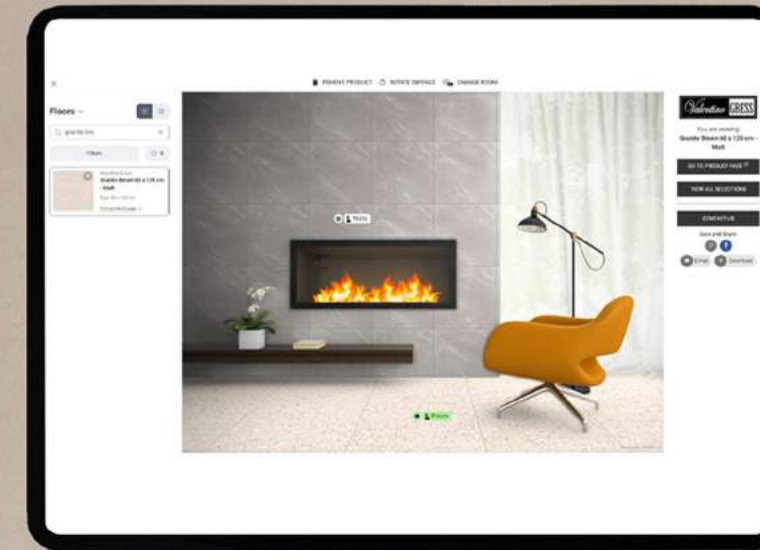

**LOUISE TACTILE GREY** Single Faces  
Structured  
30 x 30 cm

**LOUISE BARTILE BLACK** Single Faces  
Structured  
30 x 30 cm

**LOUISE TACTILE BLACK** Single Faces  
Structured  
30 x 30 cm

Valentino Gress was awarded  
"Favorite Brand-Ceramic/Homogenous Tiles"  
by Golden Property Awards The People's Choice 2022