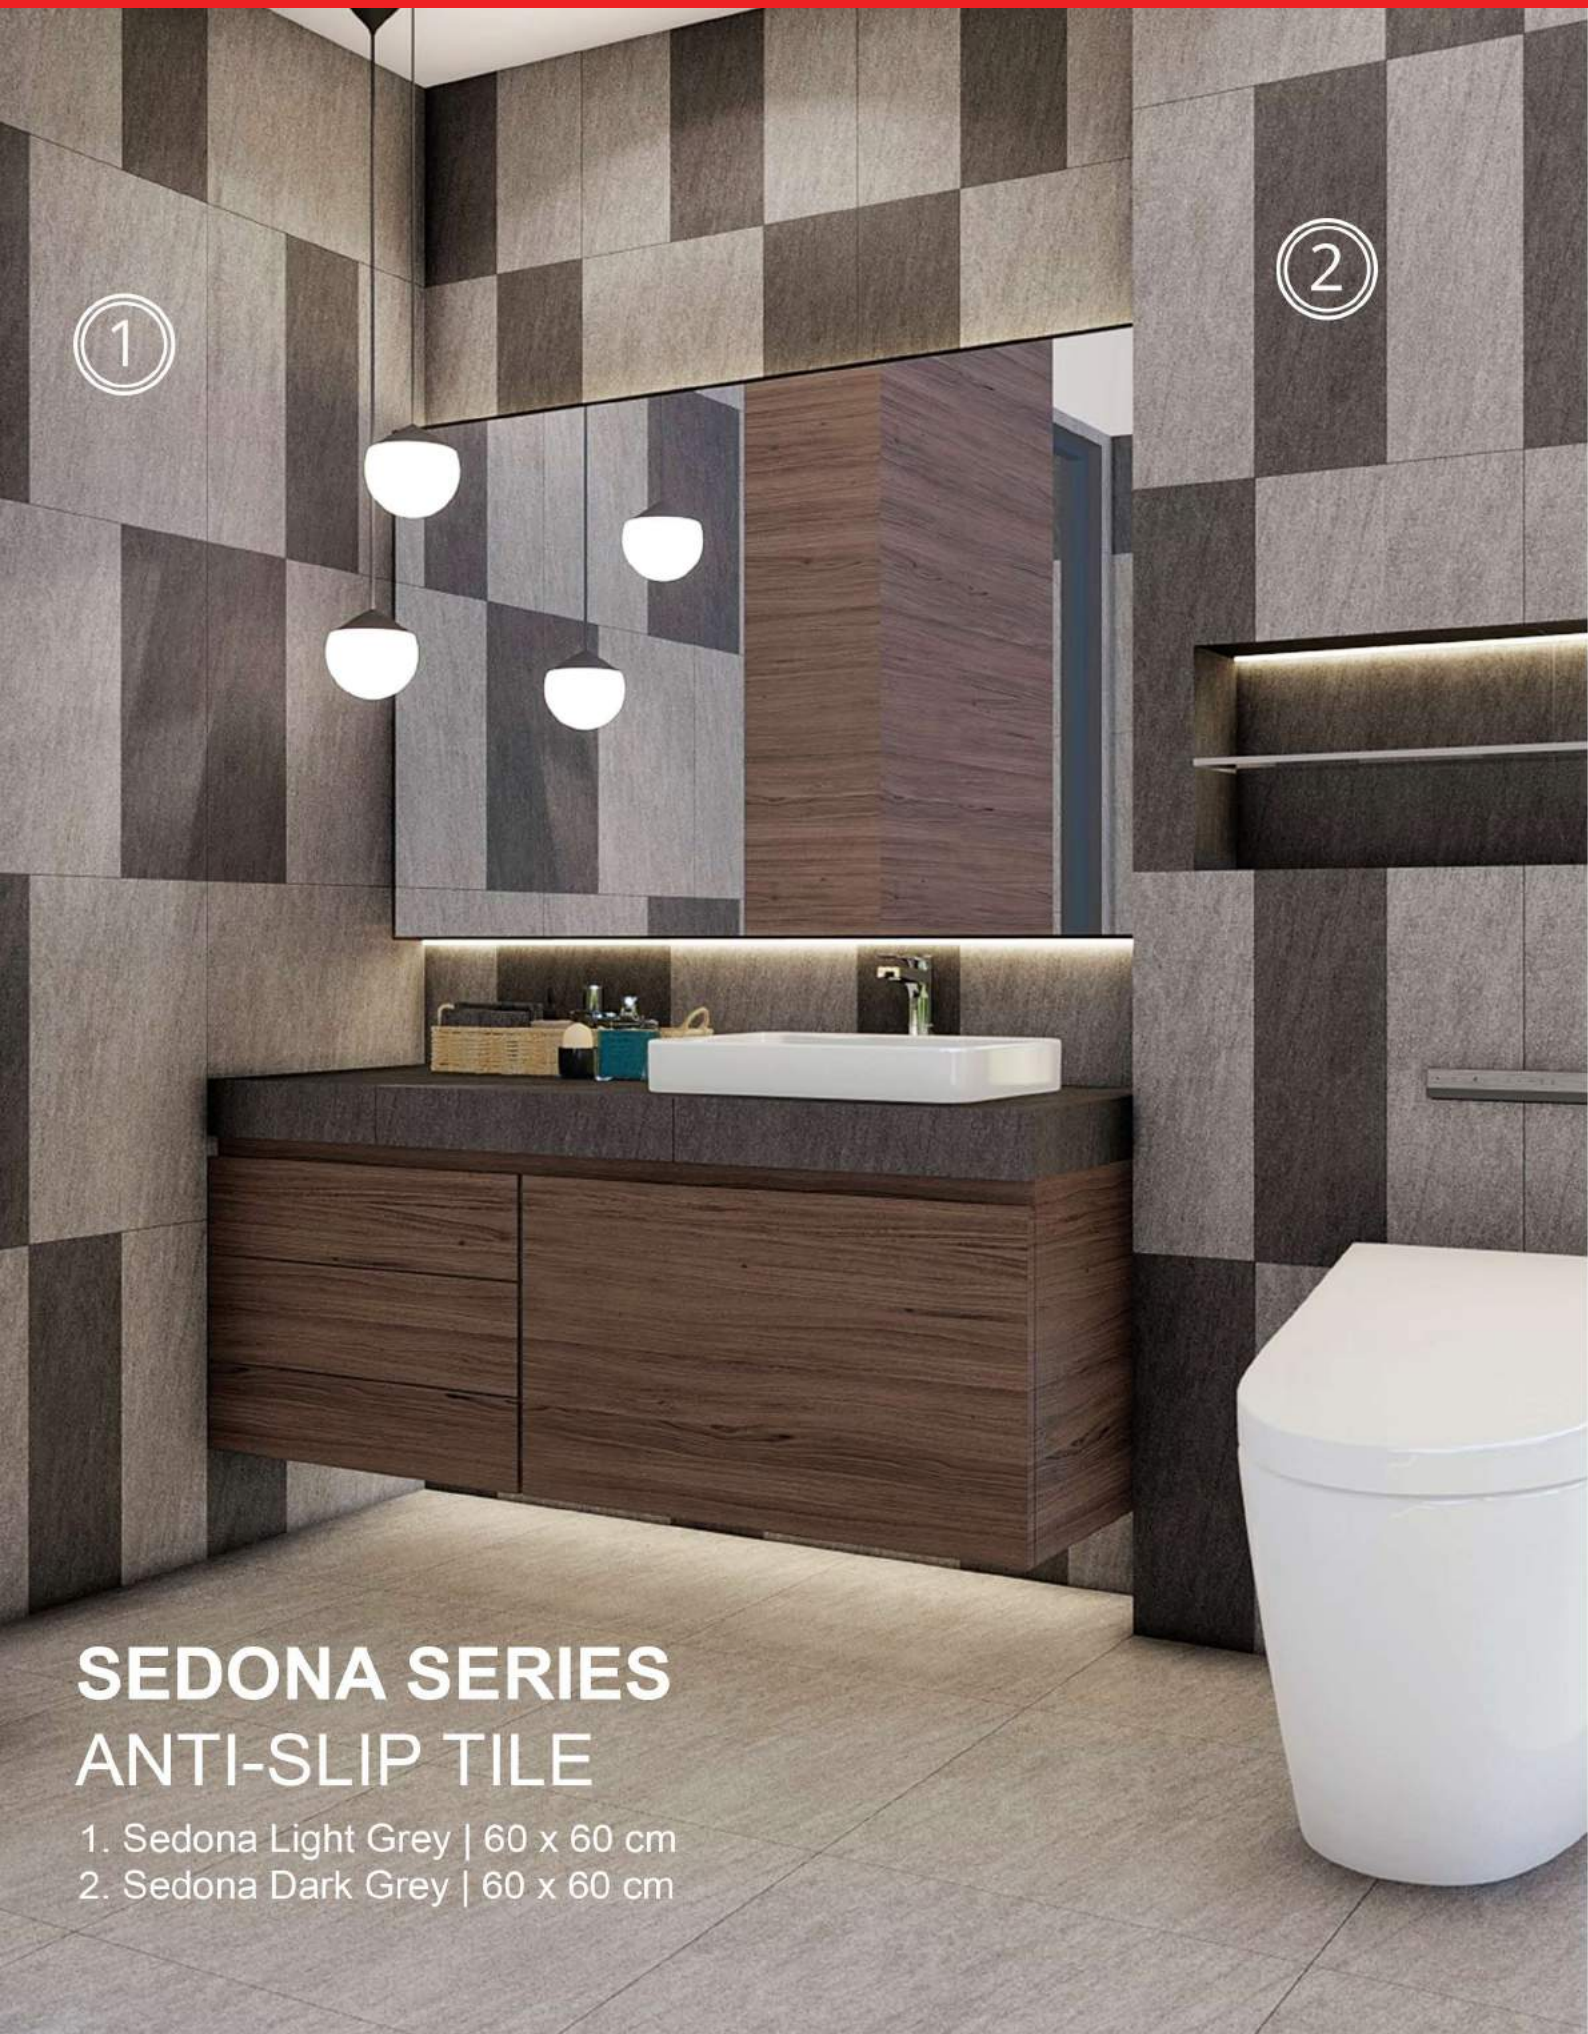

New Slate Grigio  
60 x 60 cm

**NEW SLATE GRIGIO**  
Matt | 60 x 60 cm

Available in 6 Faces

**NEW SLATE COFFEE**  
Matt | 60 x 60 cm

Available in 6 Faces

**NEW SLATE BEIGE**  
Matt | 60 x 60 cm

Available in 6 Faces