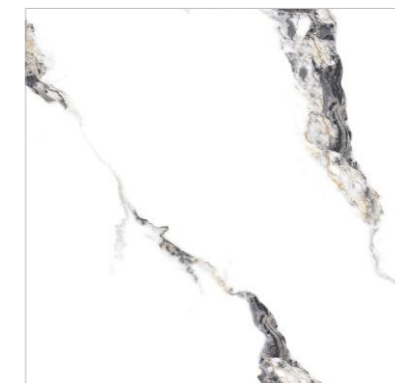

SAVINA

4 FACES

WHITE

POLISHED GLOSS

60
60

60 x 60 CM

WALL

FLOOR

LOW TRAFFIC

GLOSS