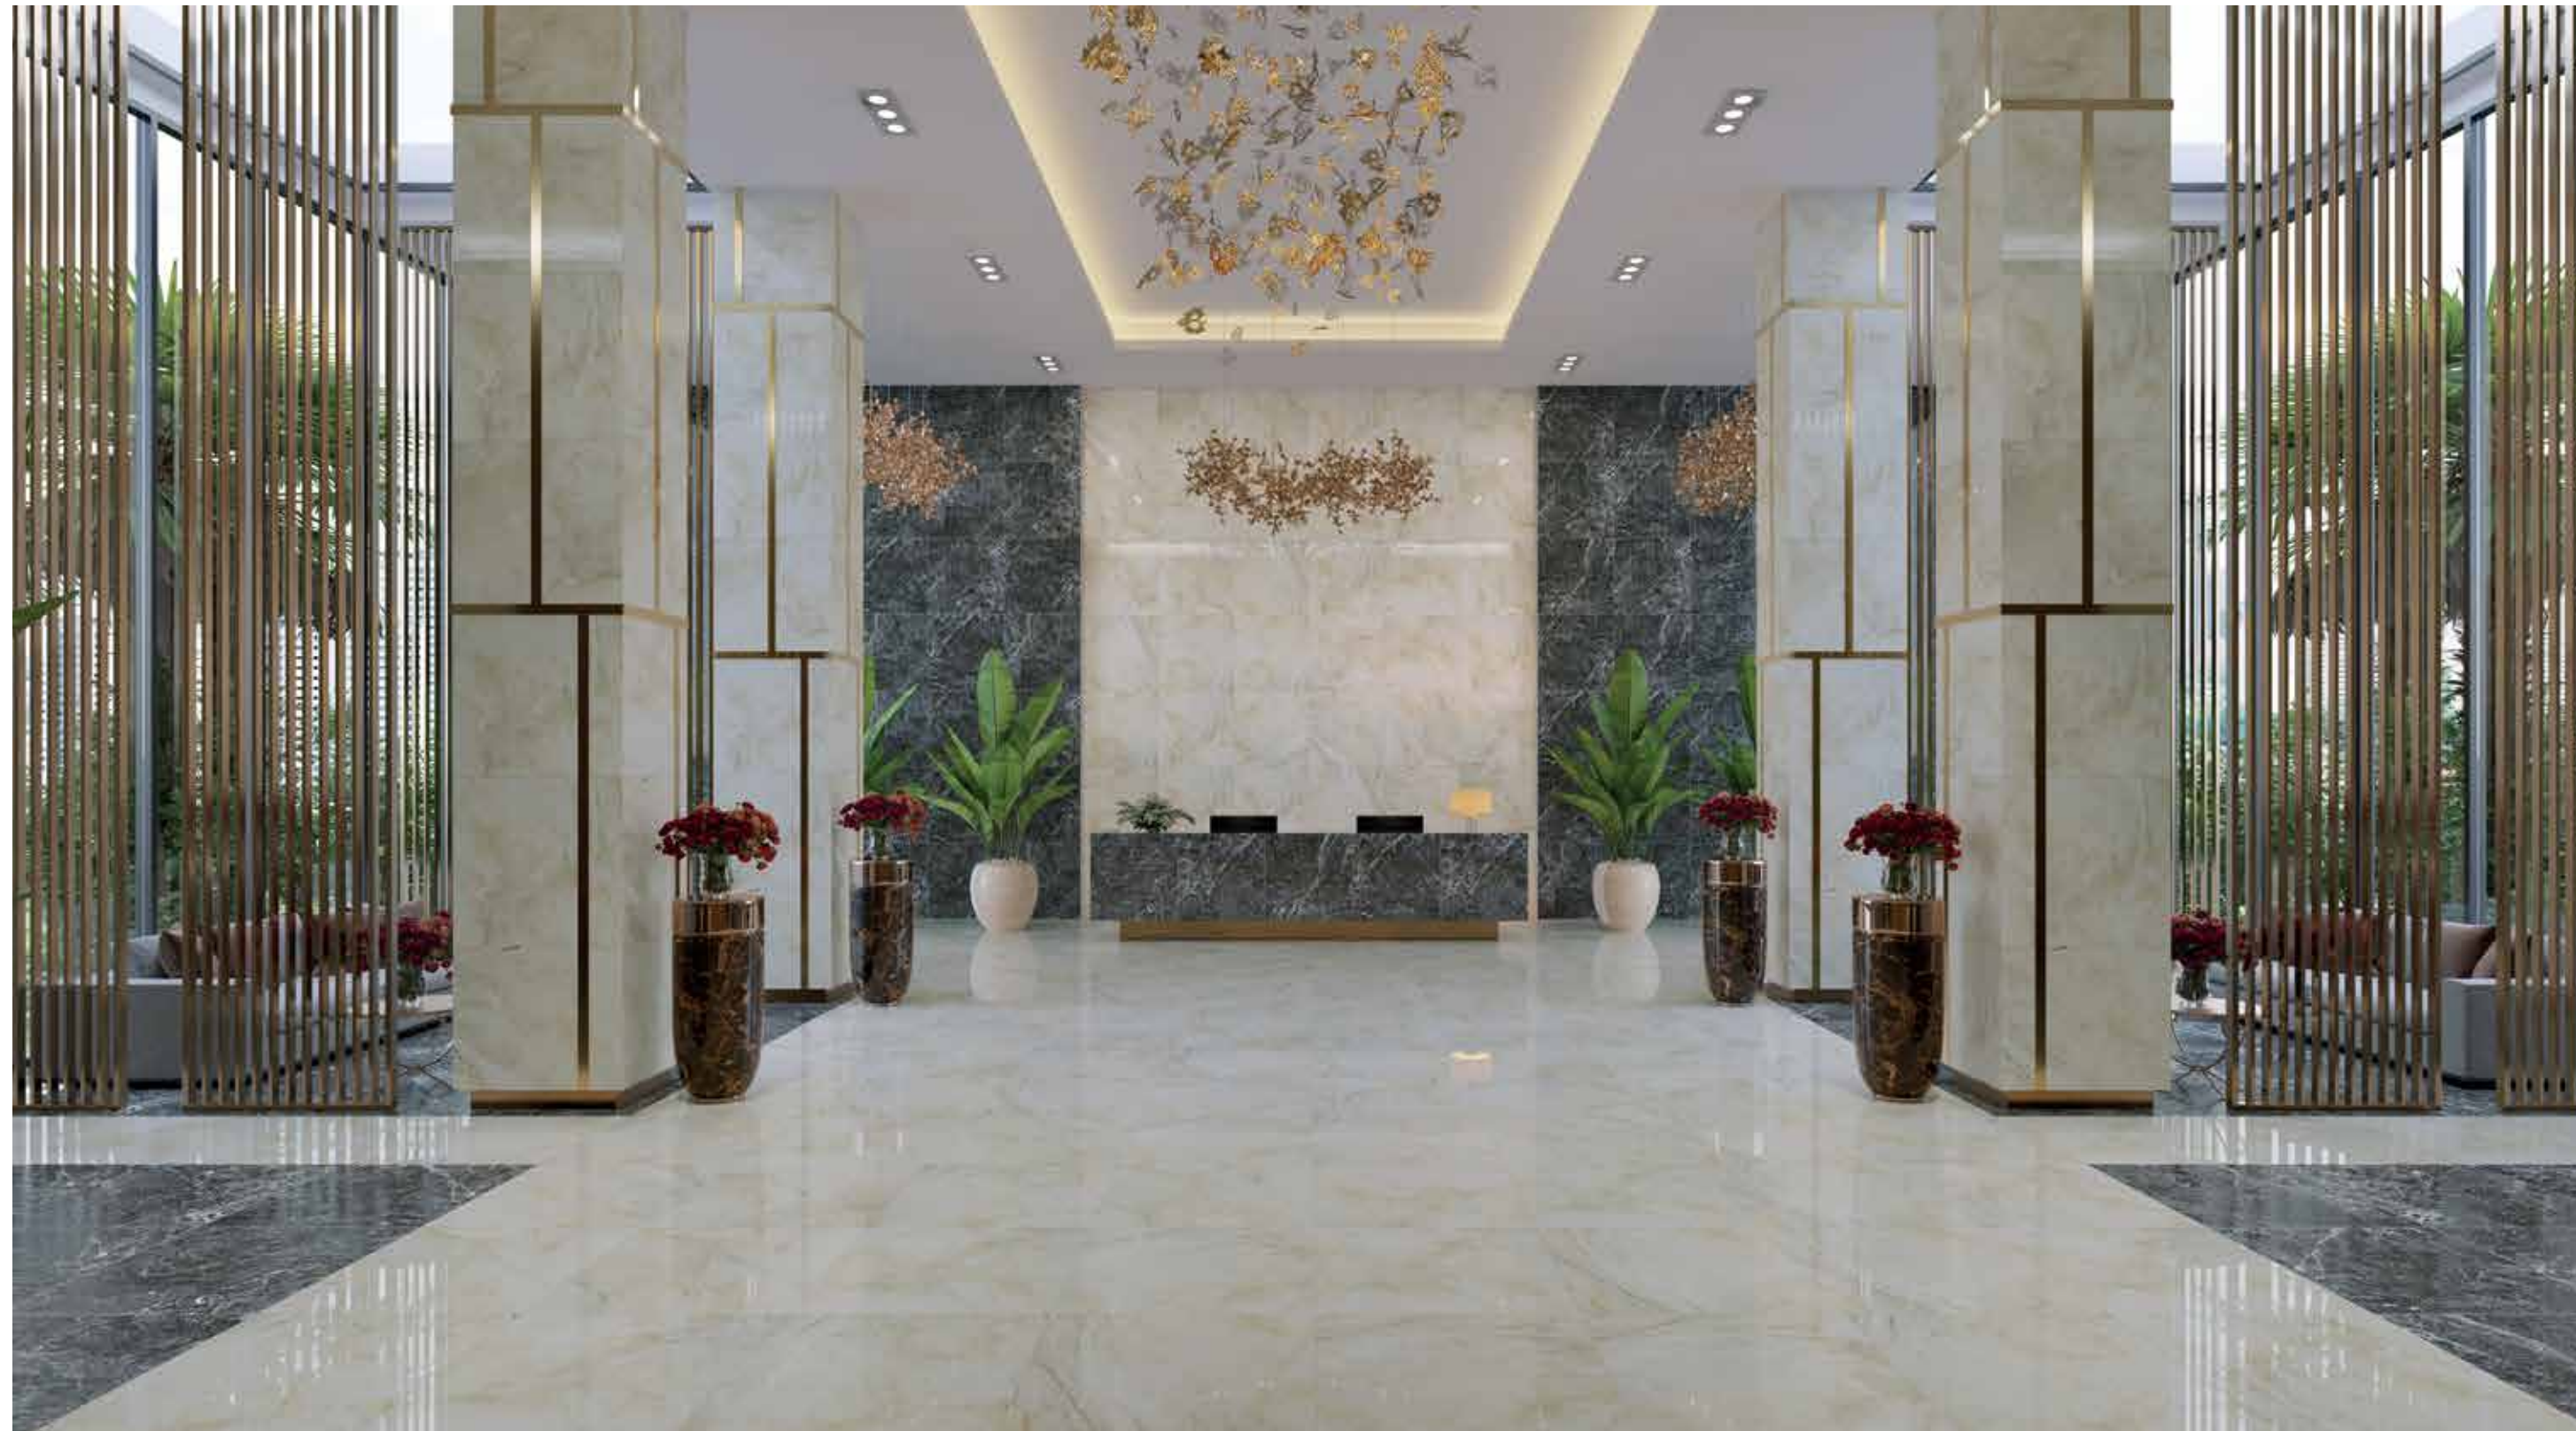

BOVALINO

Available type of surface : Glossy
random designs

BOVALINO CREAM
80 x 80