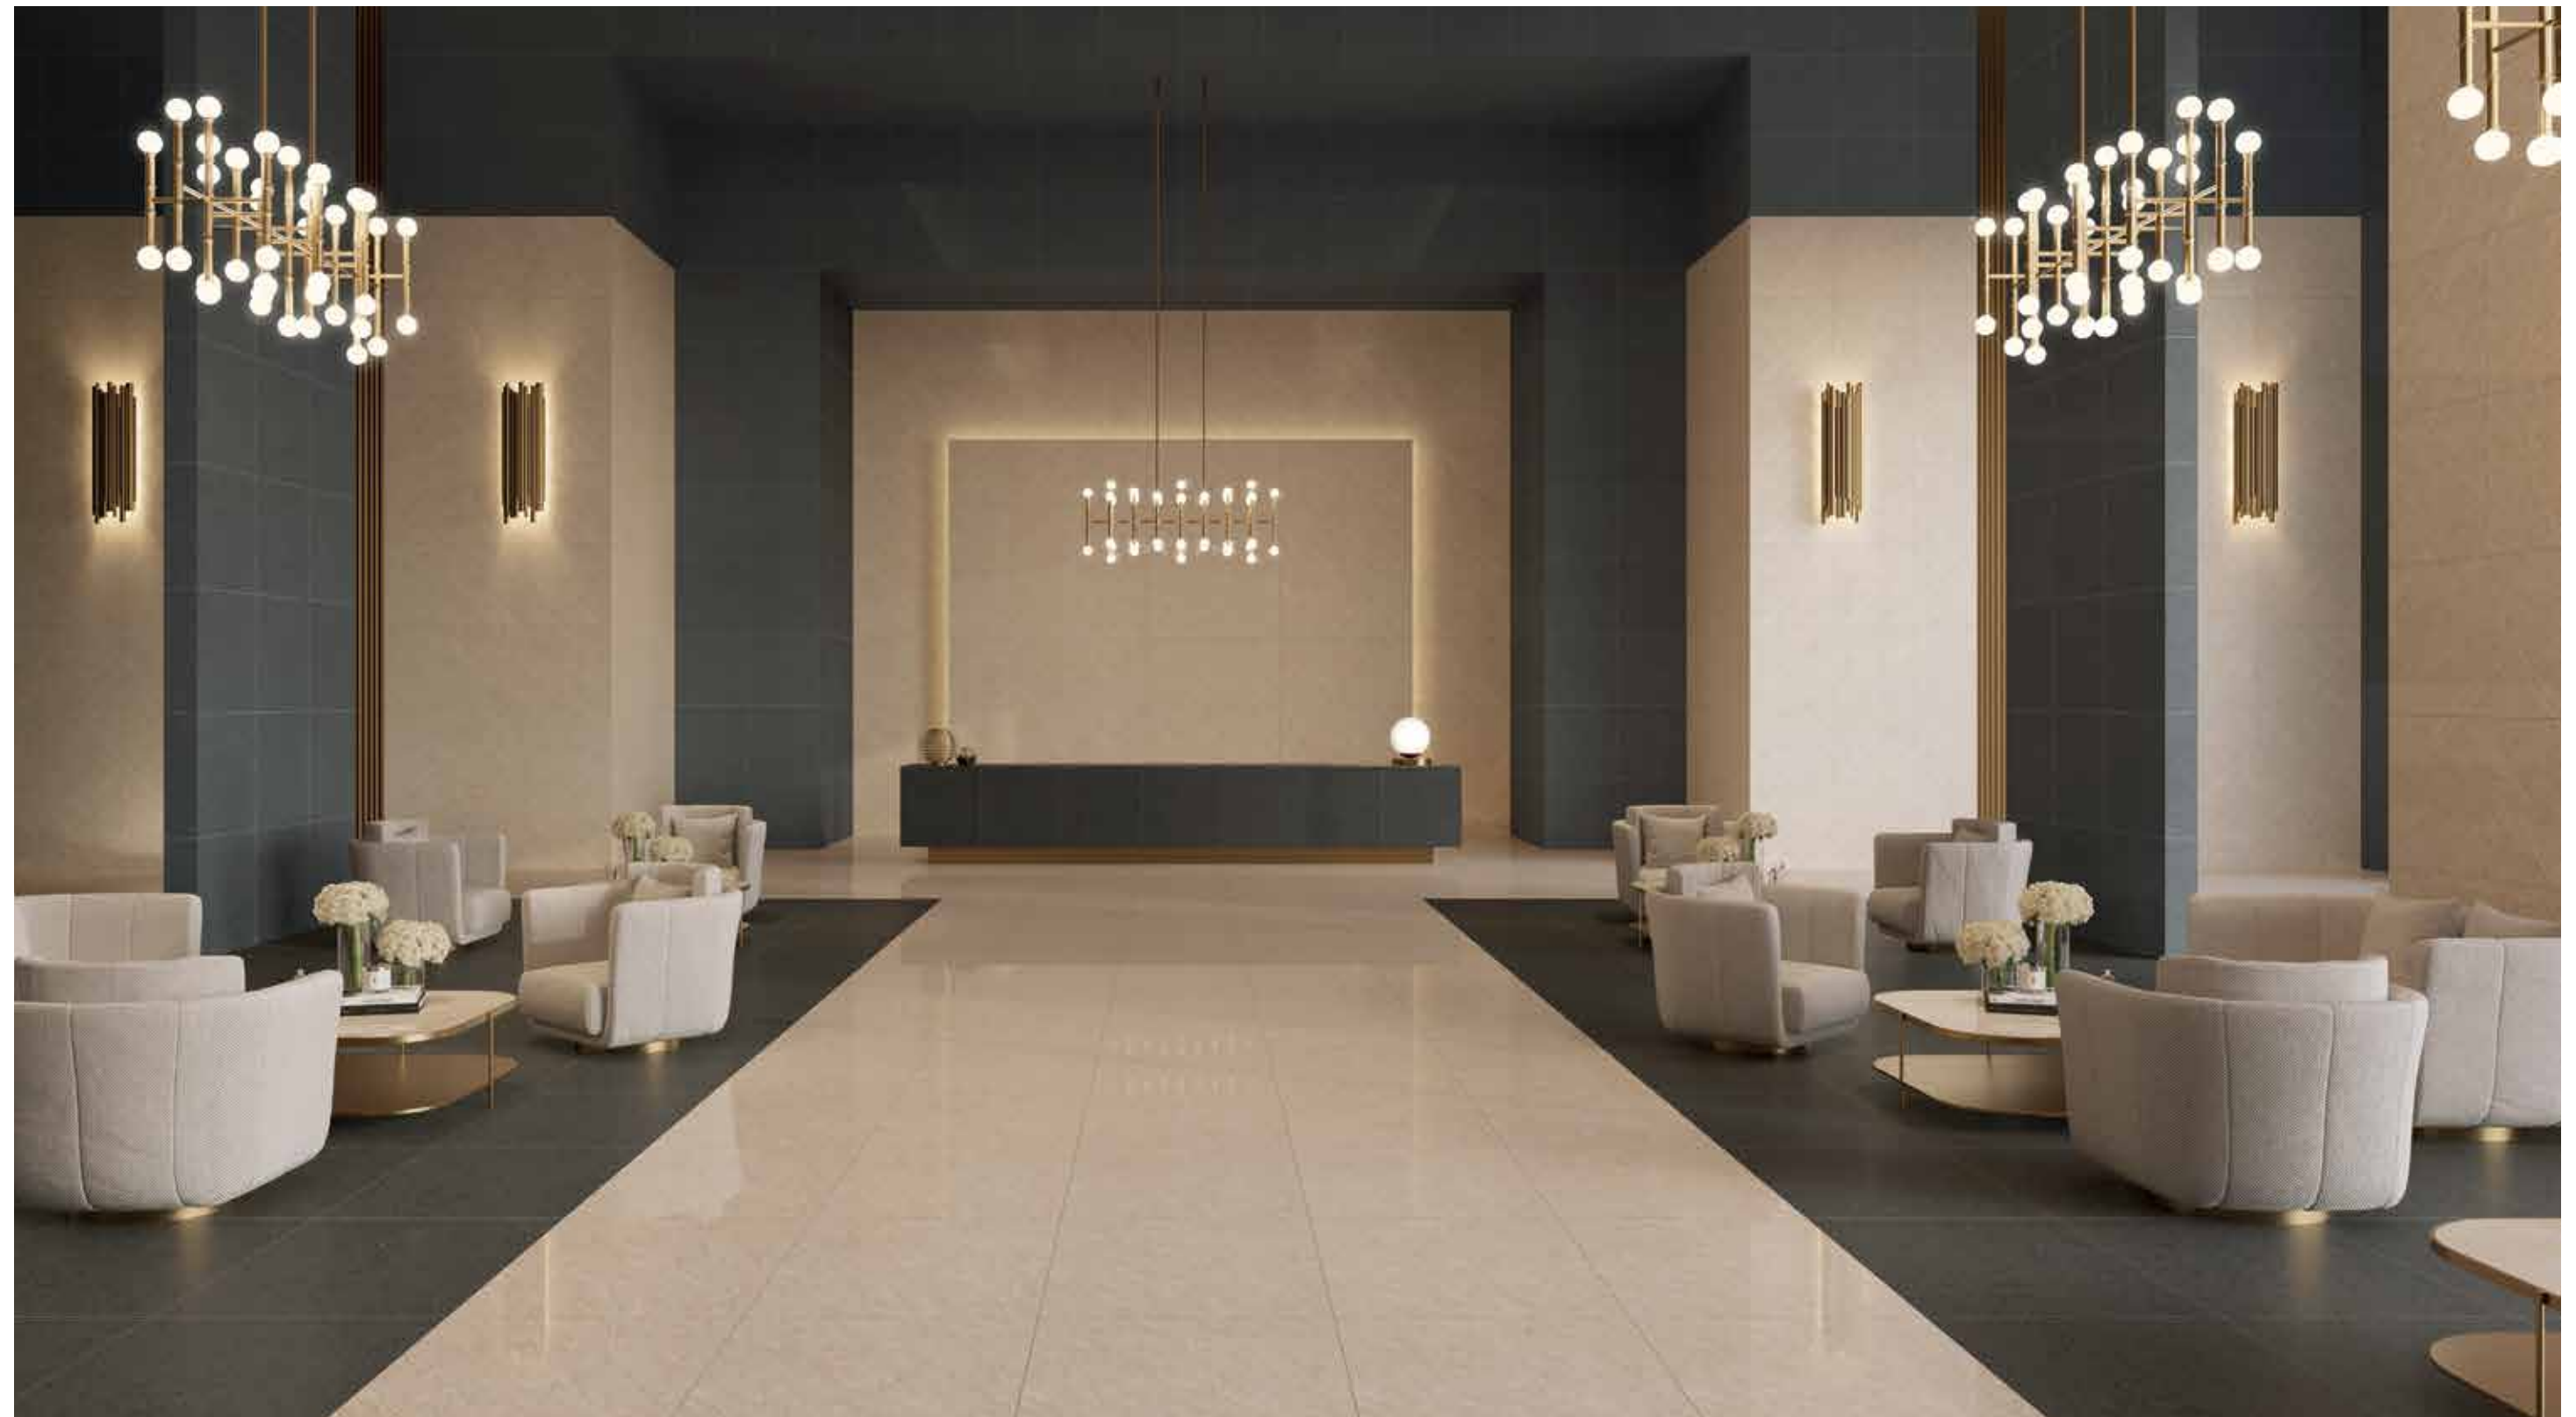

## BELCASTRO

Available type of surface : Glossy  
random designs

**BELCASTRO CREAM**  
80 x 80

**BELCASTRO DARK BROWN**  
80 x 80

Floor tiles : **BELCASTRO CREAM & BACCANO DARK GREY**  
Wall tiles : **BELCASTRO CREAM & BACCANO DARK GREY**