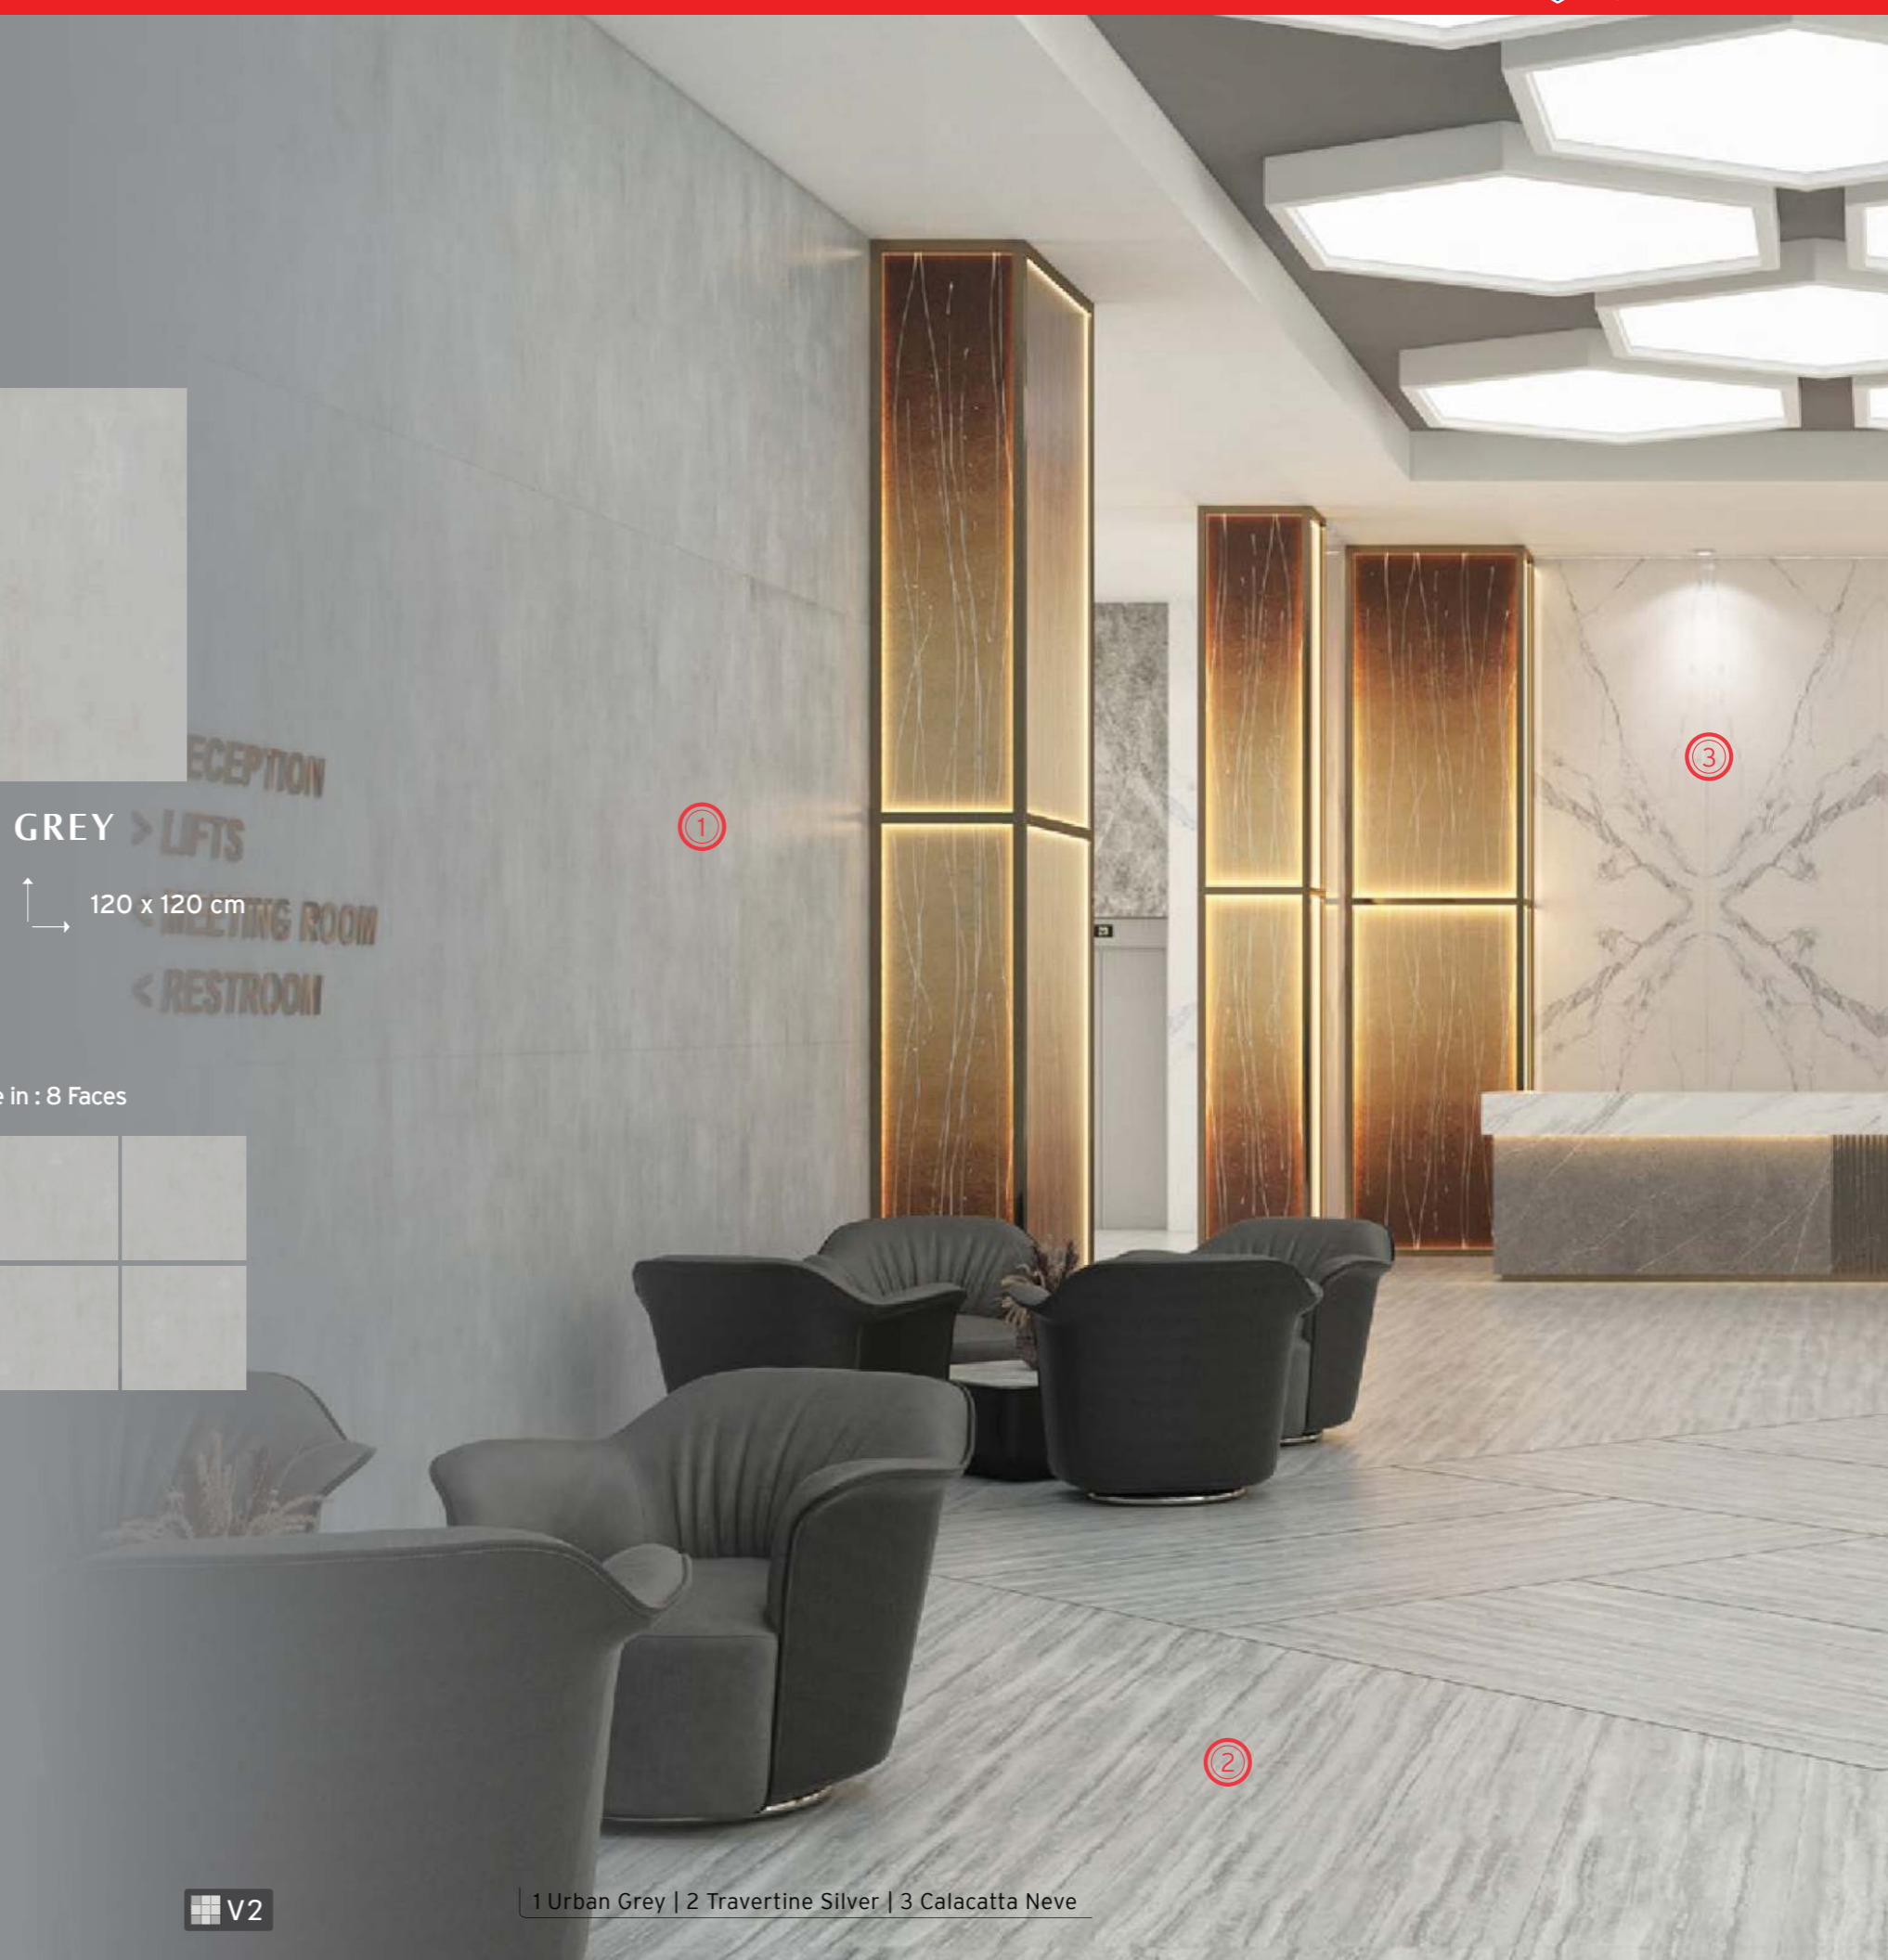

Original Matte 120 x 120 cm

Available in : 8 Faces