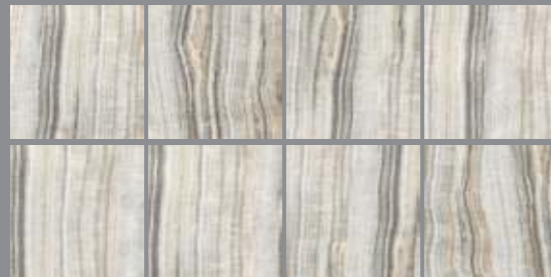

## FANTASIA ARCUS

 Shiny Polished  120 x 120 cm

 Available in : 8 Faces