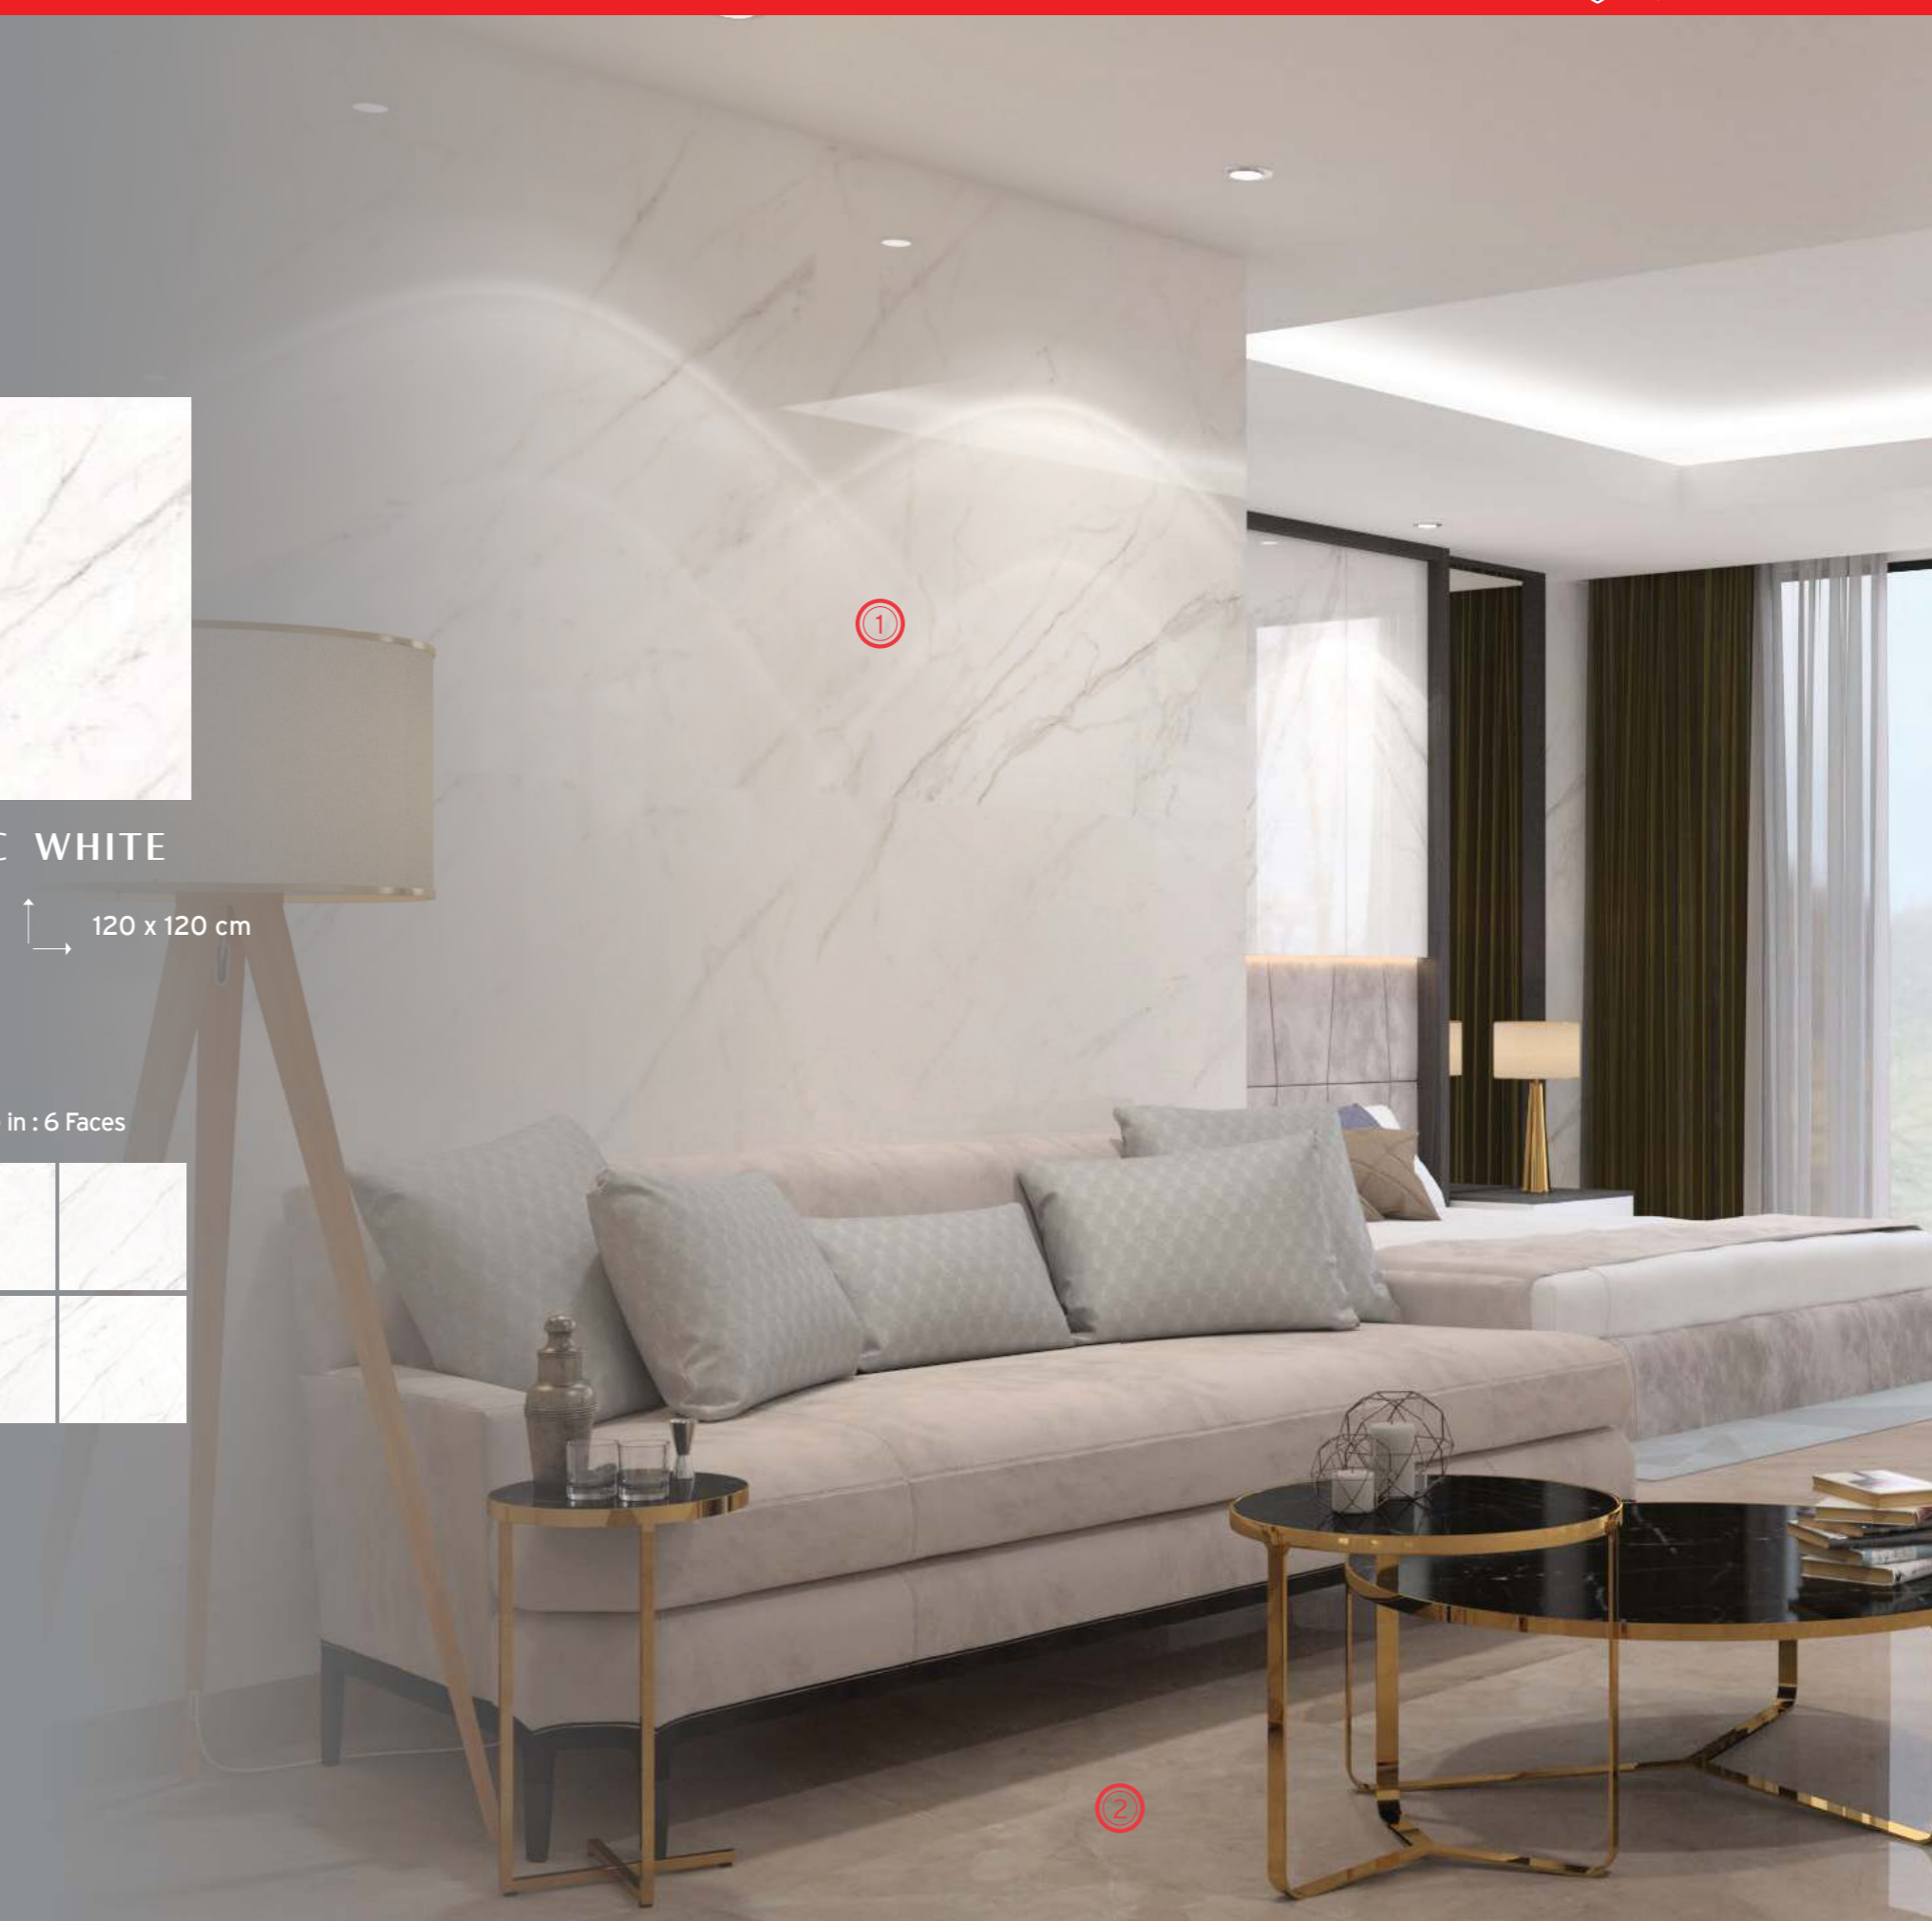

Shiny Polished 120 x 120 cm

Available in : 6 Faces