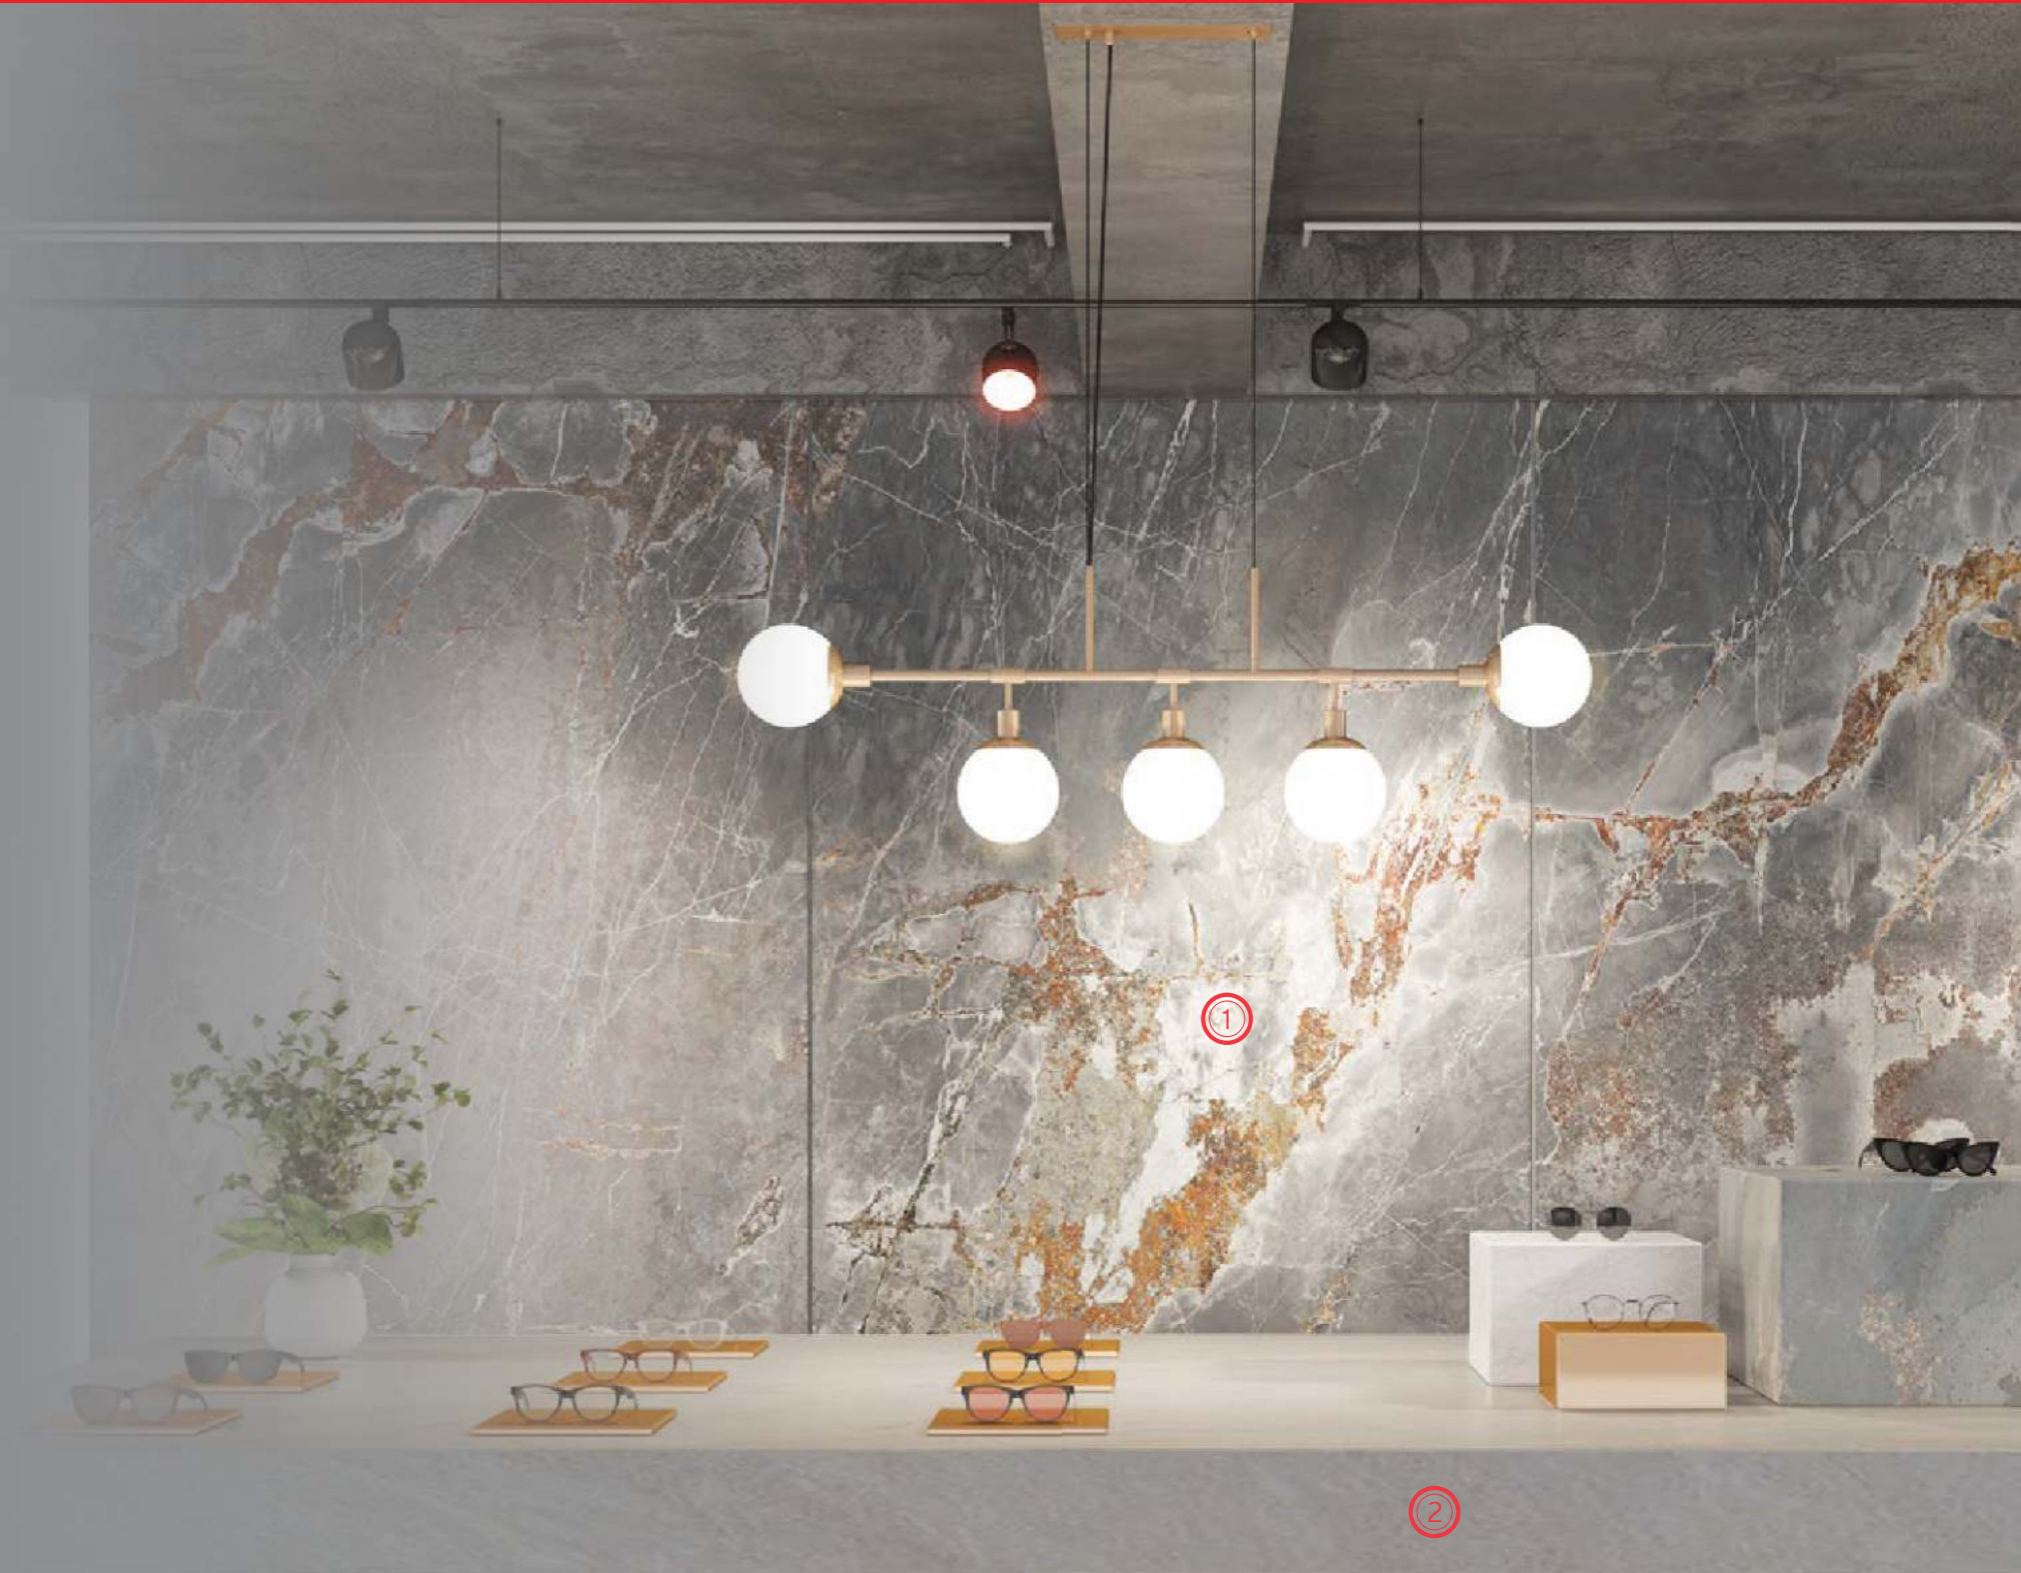

ULTIMATE MARBLE

12 mm

Colored Body

FERRO MARMO

Luxurious Matte 320 x 160 cm
 Endmatch Loop

Available in : 3 Faces