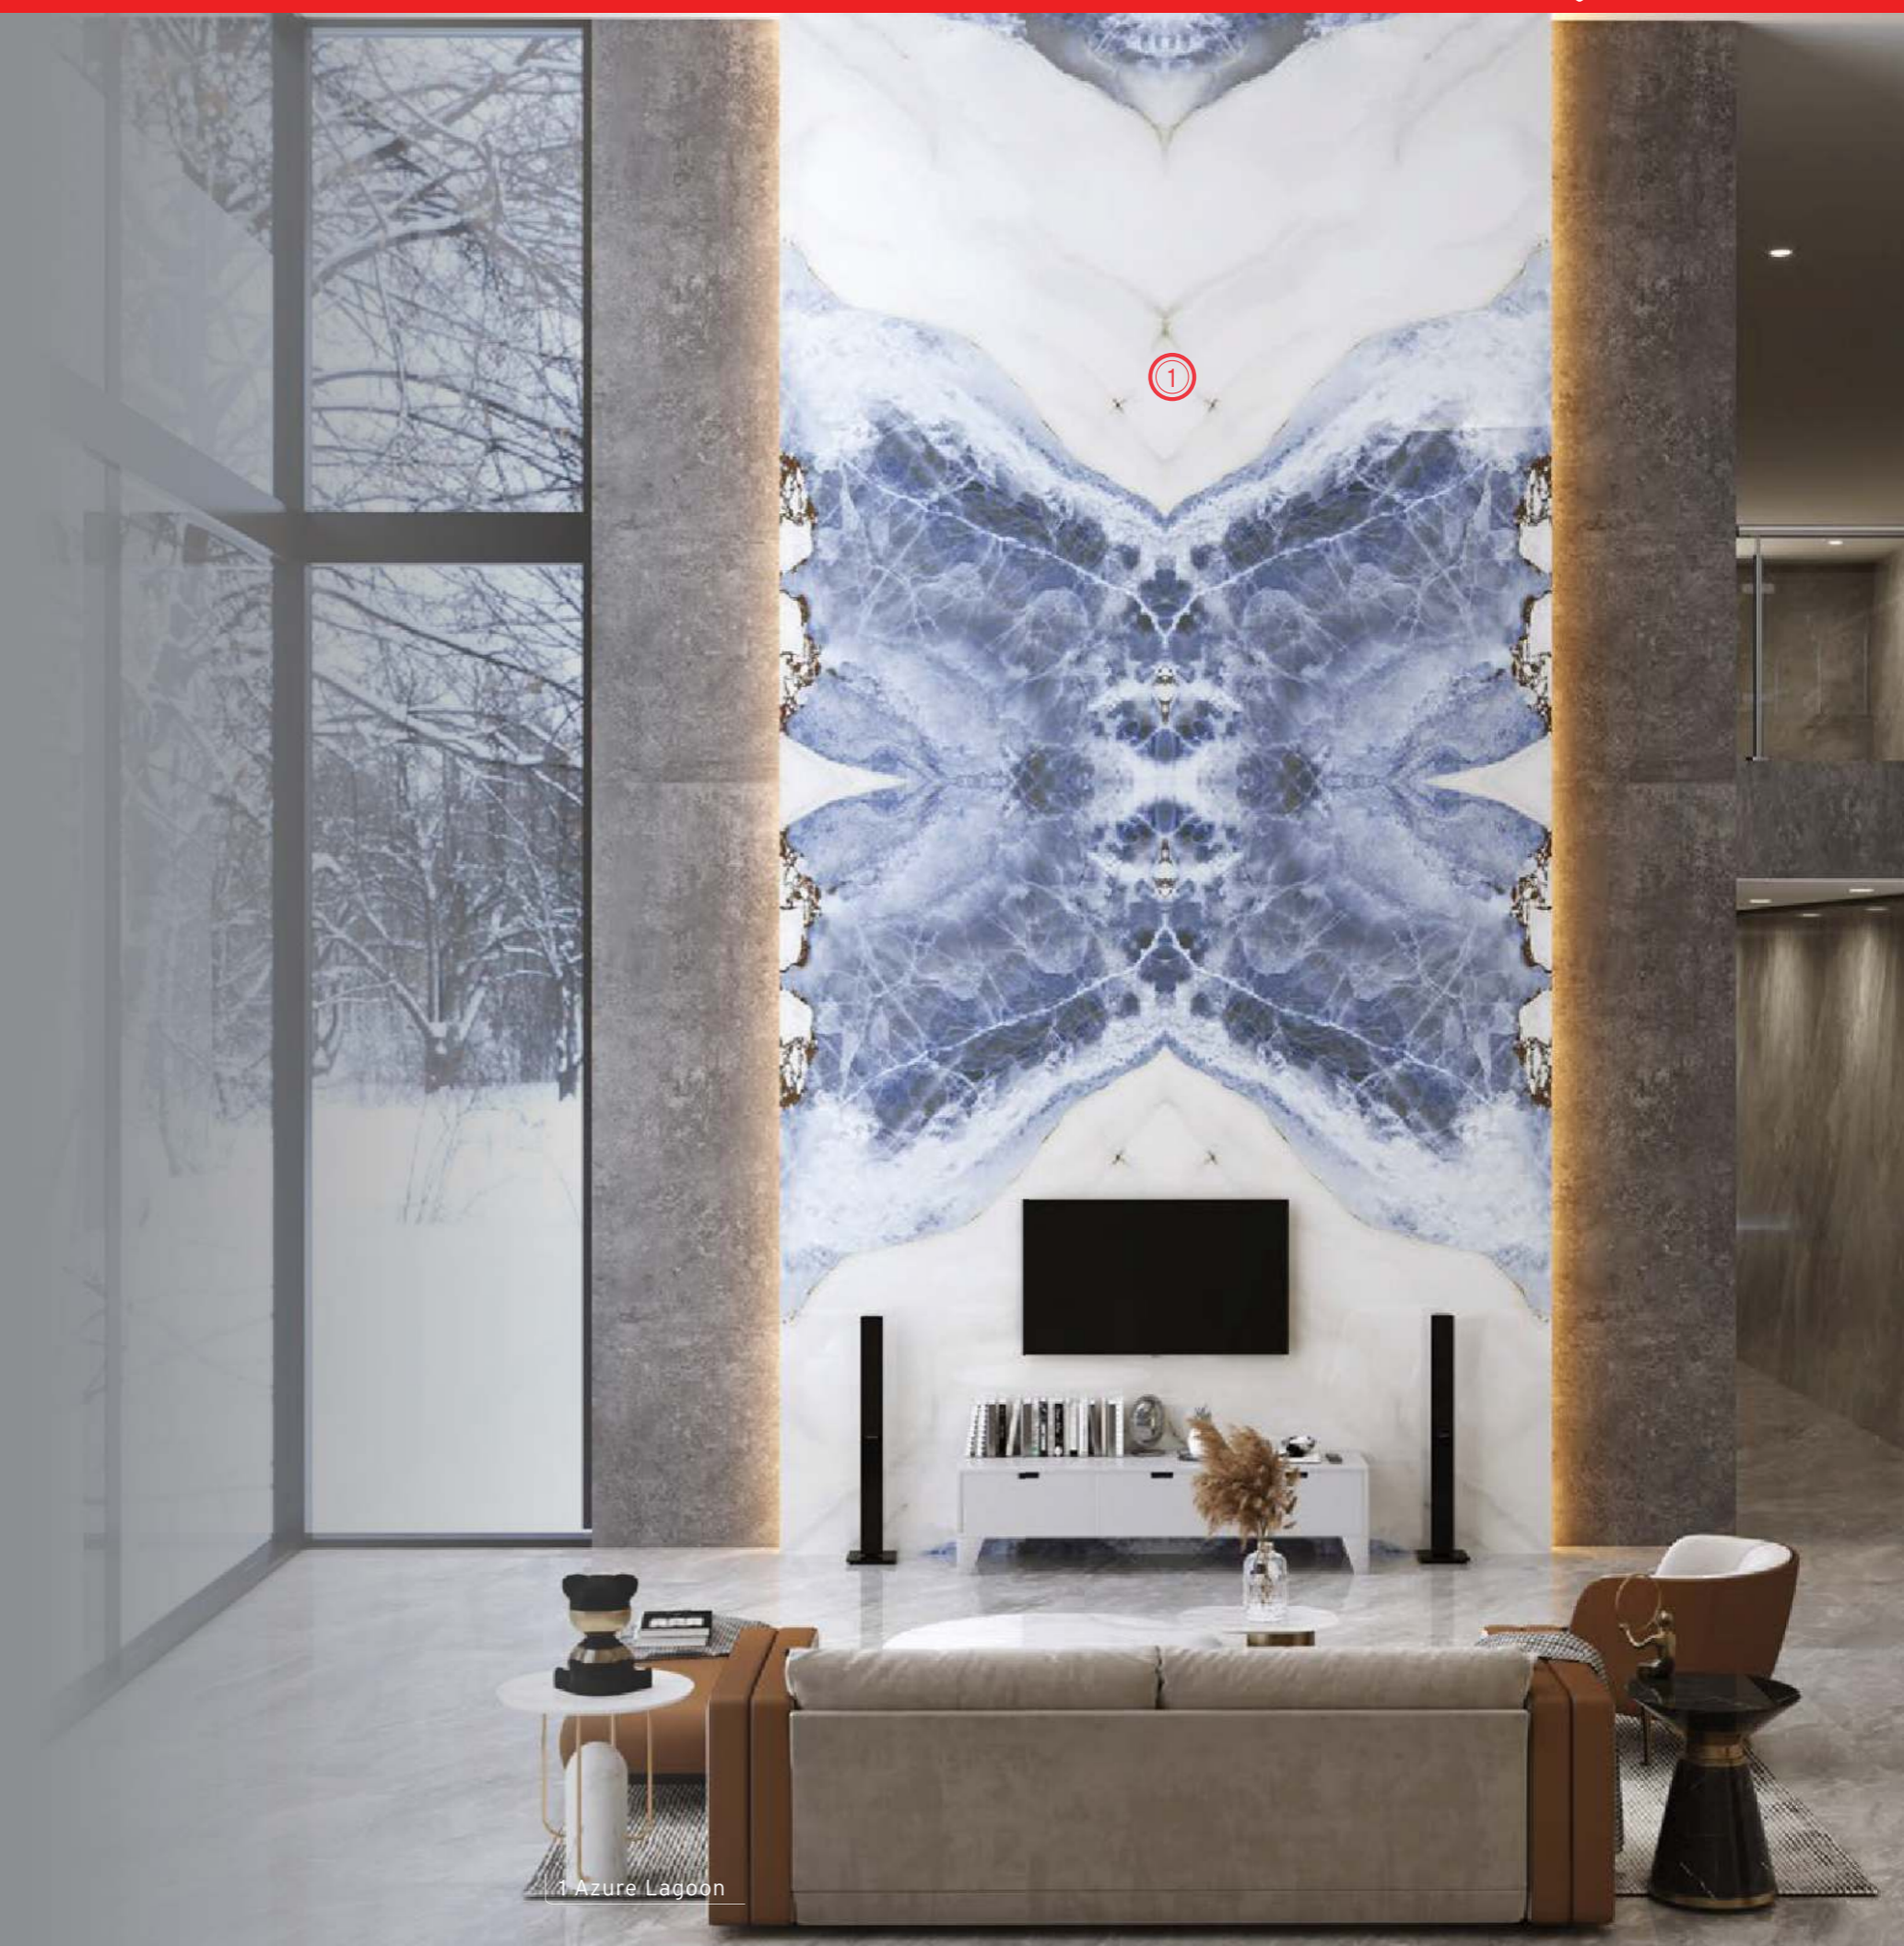

AZURE LAGOON

Shiny Polished 320 x 160 cm

Endmatch Loop & Bookmatch

Available in : 3 Faces

1 Azure Lagoon