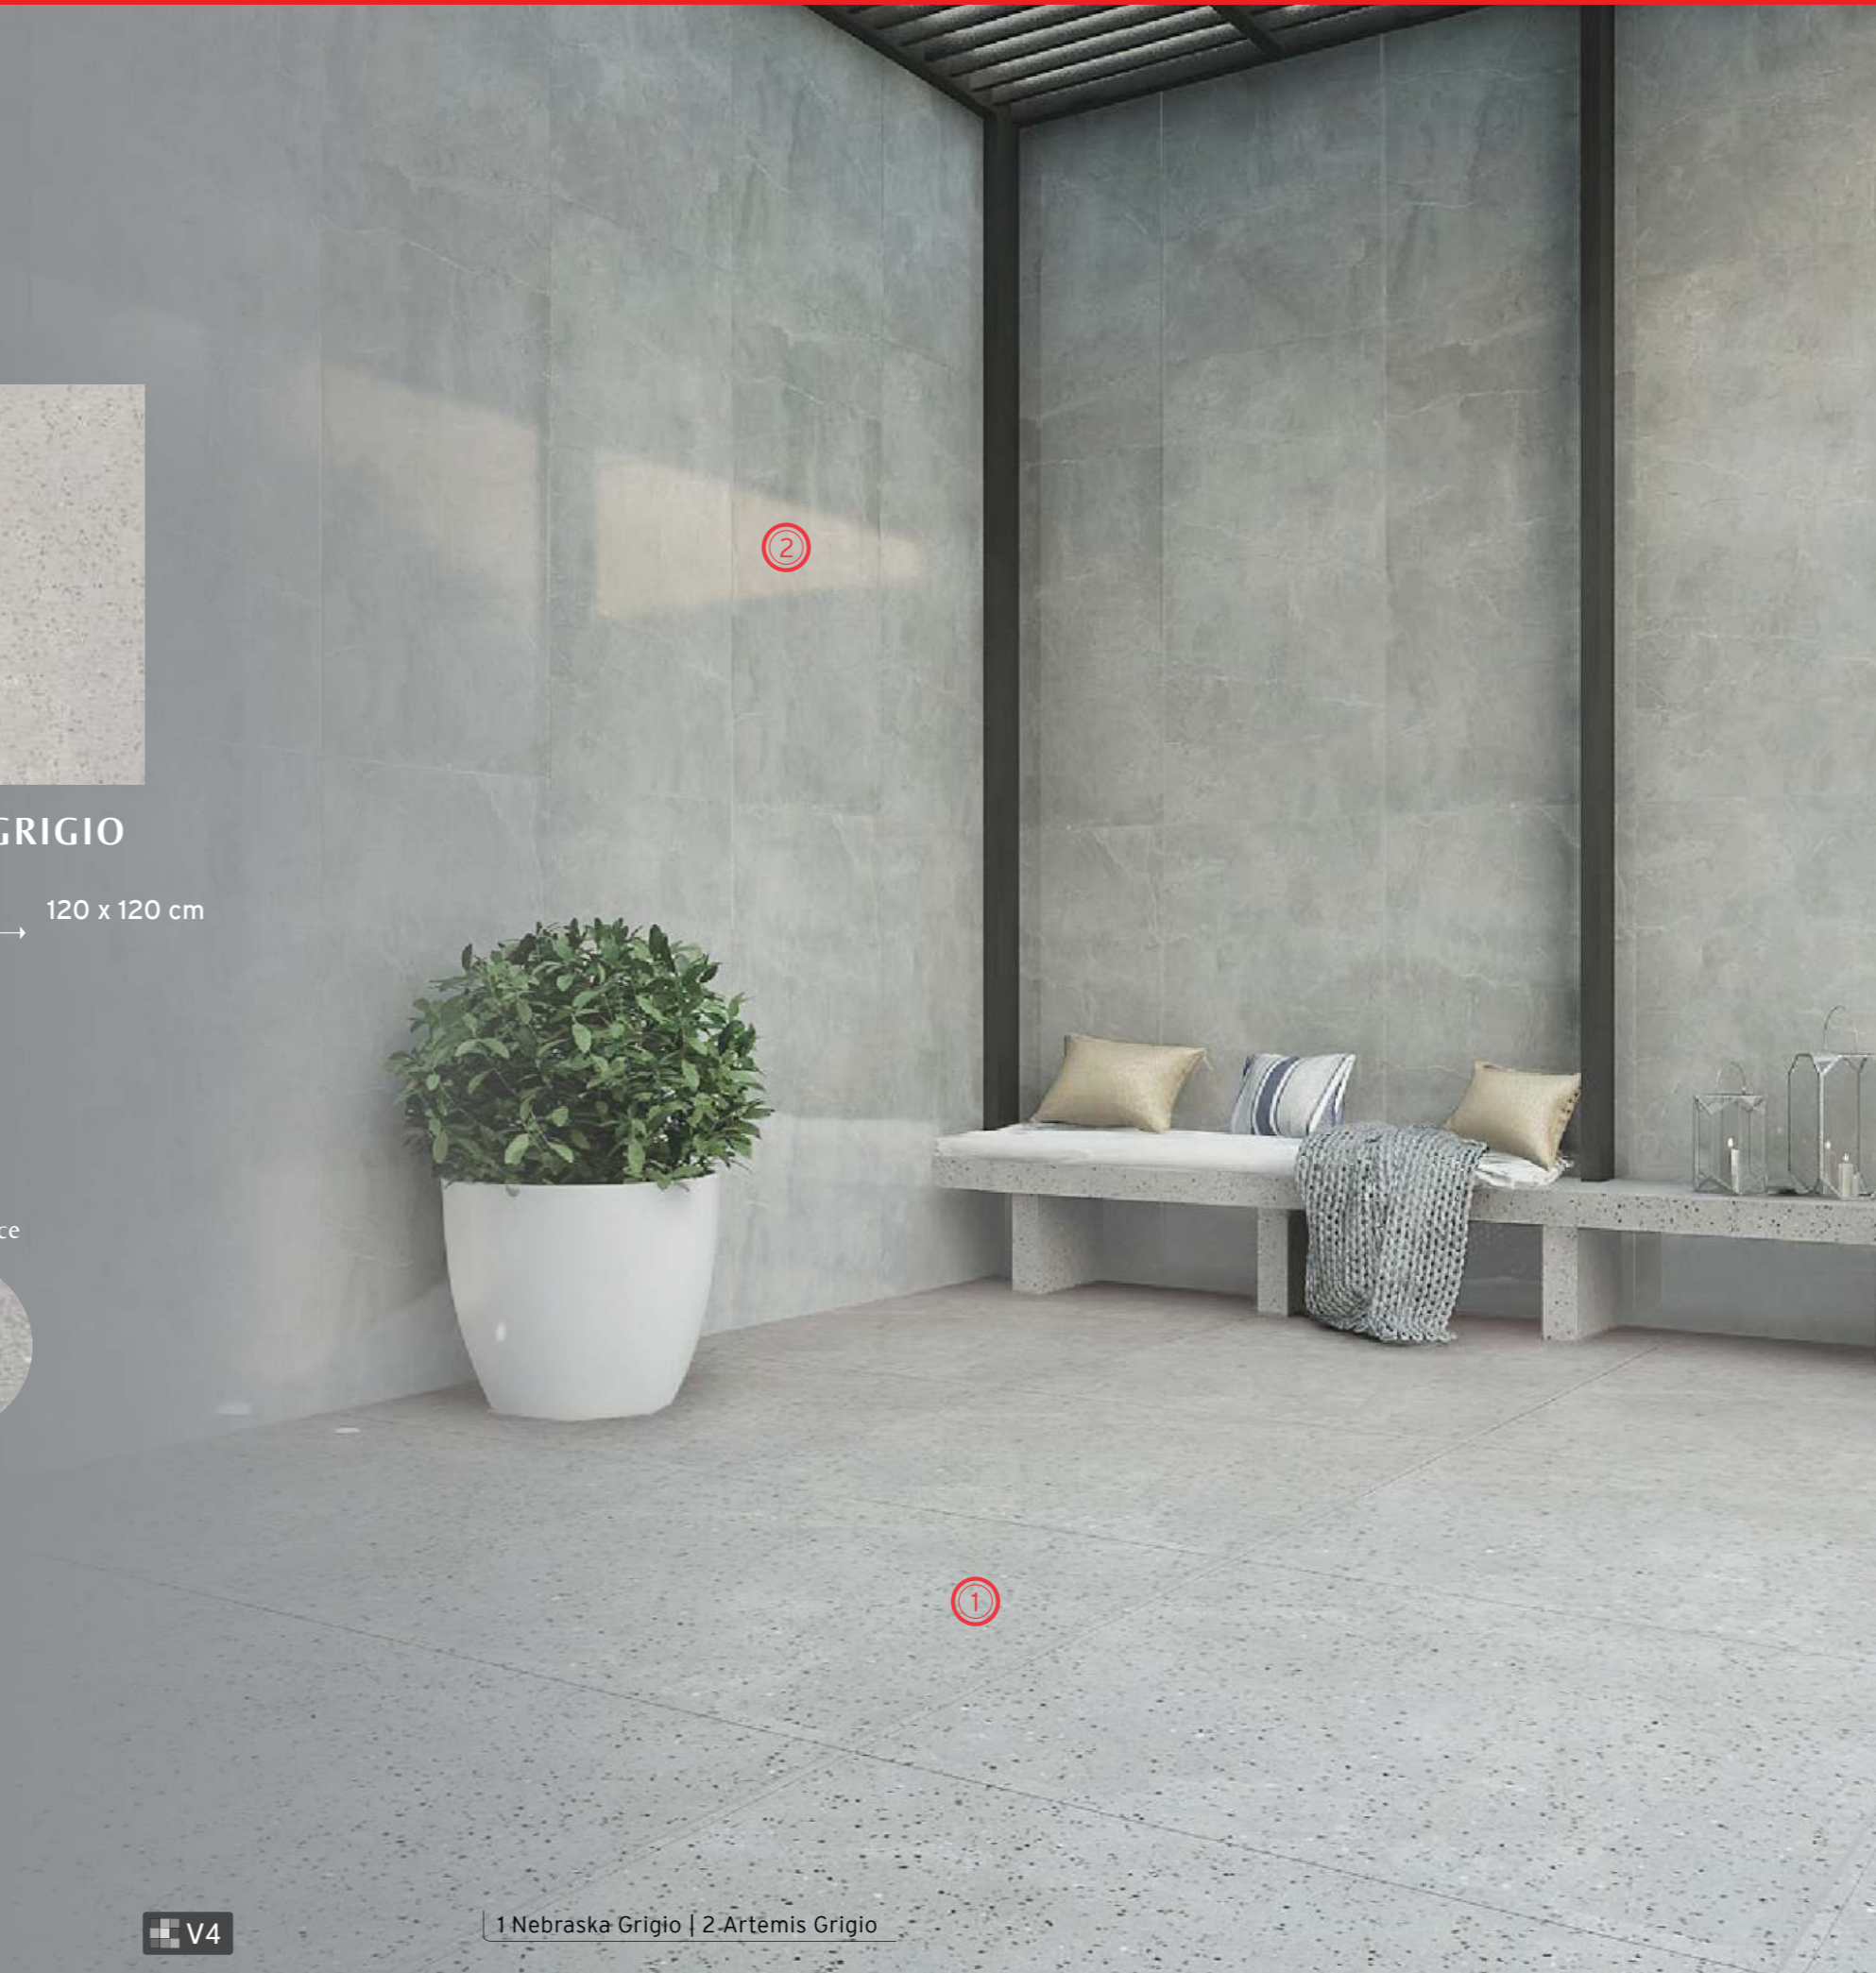

Original Matte 120 x 120 cm

Detail Surface

Detail Surface