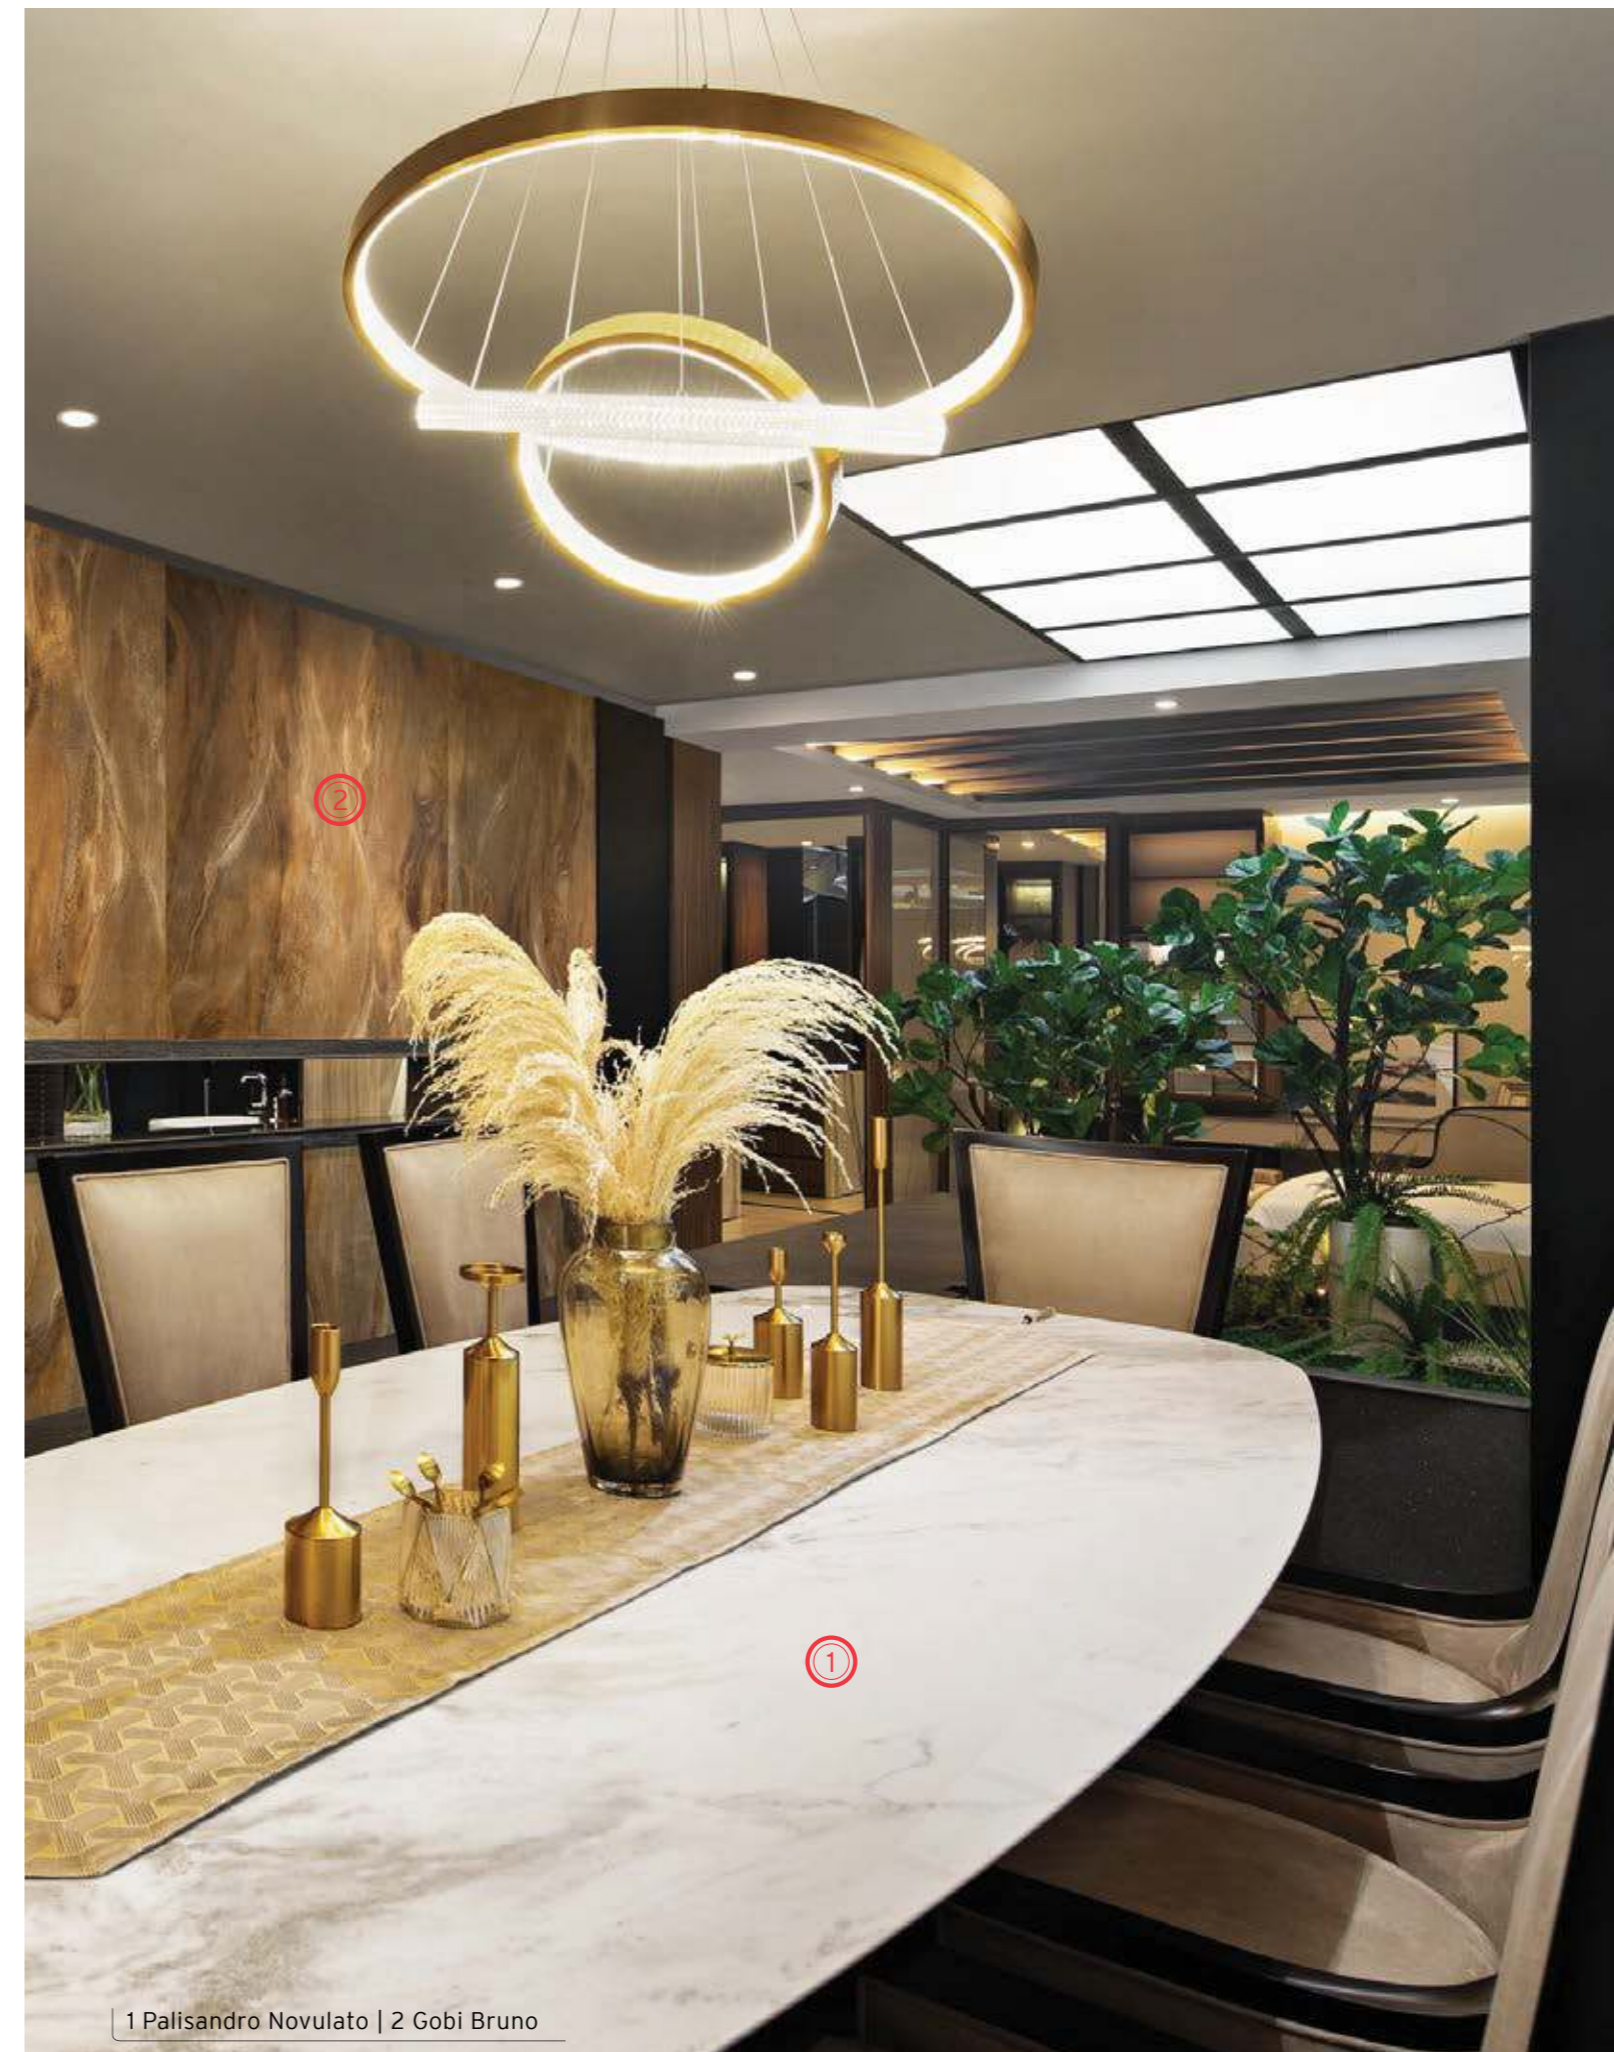

PRODUCT SUMMARY

PRODUCT NAME	120 x 120cm						Configu-ration	Feature
	Available Finishes							
	Shiny Polished	Lite Matte	Luxurious Matte	Original Matte	Structured Matte	Coarse Matte		
MARBLE	Atlantic White	9						
	Baltic Griseo	9						
	Carlo Moreno	9						
	Classic Canoso	9						
	Cortina Bianco	9						
	Equador Zelena				9			
	Fantasia Arcus	9						
	Galaxia Oscuro	9						
	Imperial Moreno	9						
	Marmo Triste	9						
	Marquis Panna	9						
	Nordic Alba	9						
	Nouvelle Aurora	9						
	Pinoso Maize	9						
Purezza Alba	9							
STONE	Ayers Nero Xtra					9		XGRIP*
	Basaltina Panna			9				
	Cavare Grigio			9				
	Nebraska Crema				9			
	Nebraska Grigio				9			
	Terra Matter Xtra						9	XGRIP*
	Valle Deluna Xtra						9	XGRIP*
CEMENT	Beton Carbon			9				
	Beton Grigio			9				
	Concreto Ash			9				
	Concreto Smoke			9				
	Urban Carbon			9				
	Urban Grey			9				

1 Palisandro Novulato | 2 Gobi Bruno