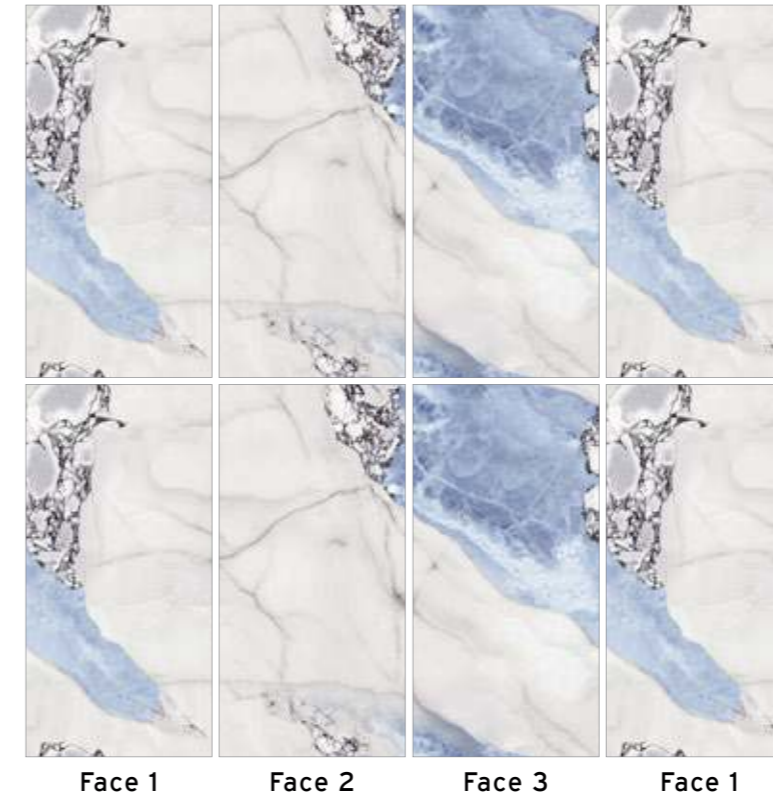

ENDMATCH AND BOOKMATCH

AZURE LAGOON - ENDMATCH LOOP