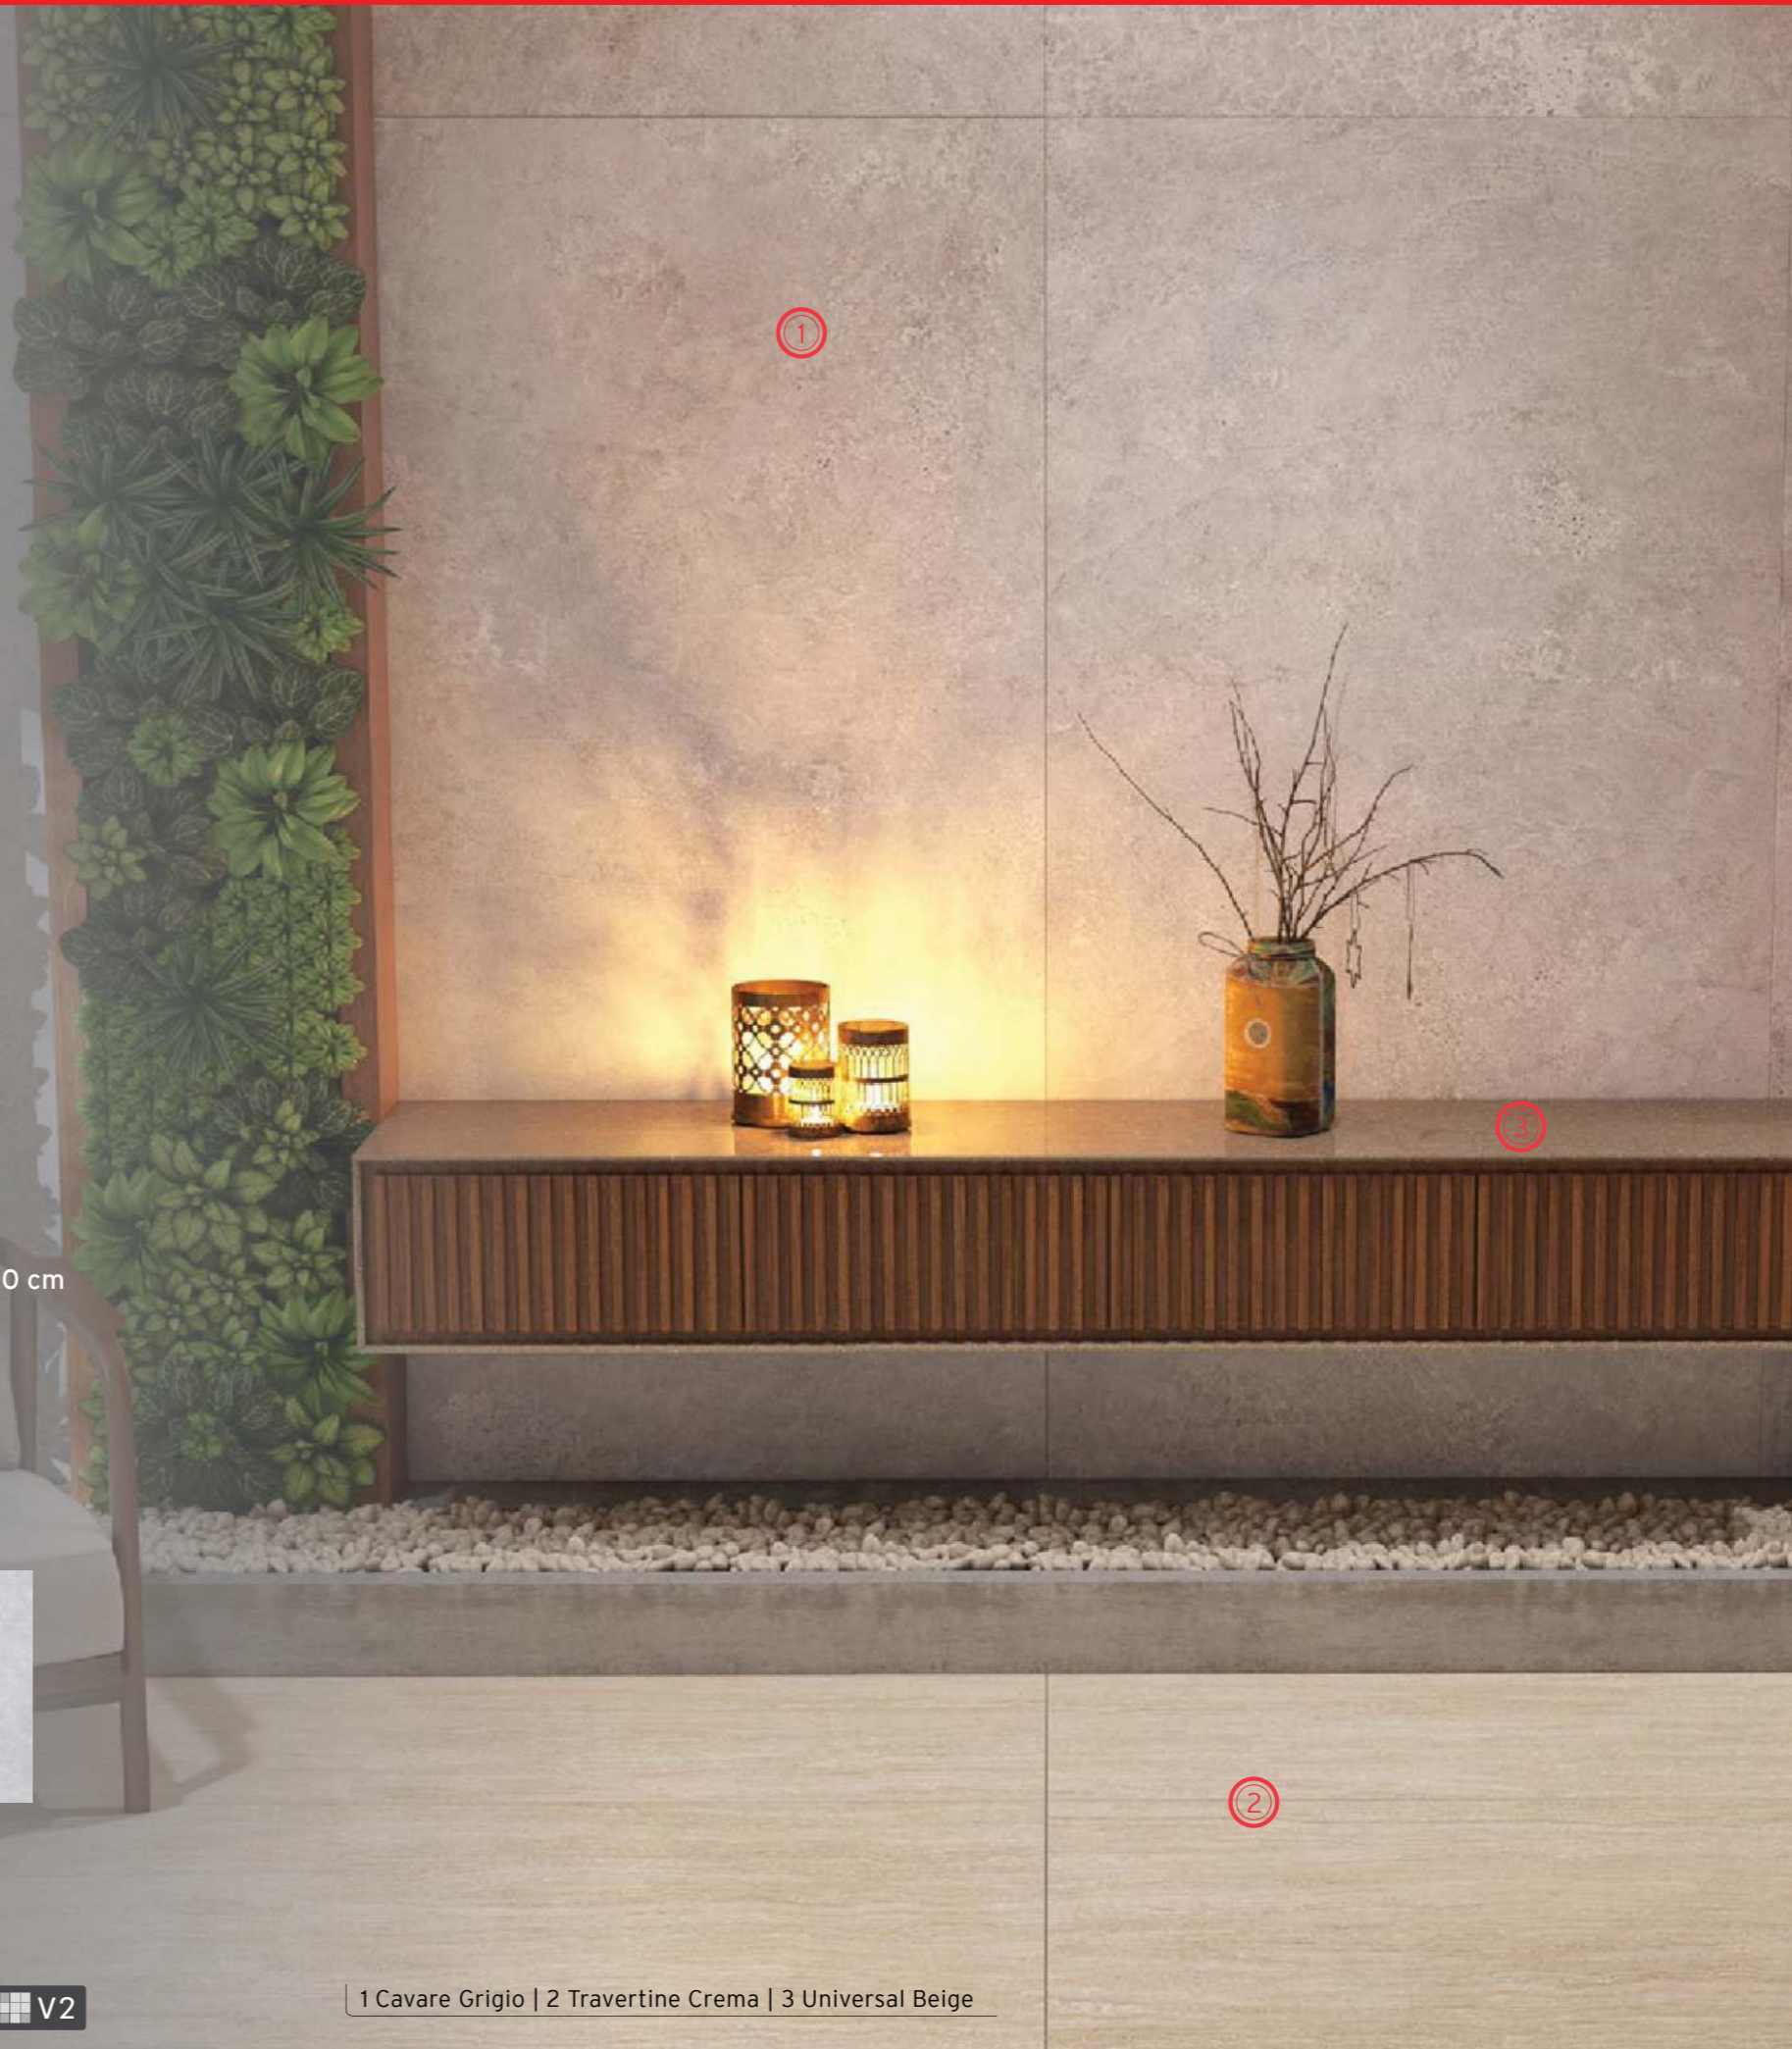

Luxurious Matte 240 x 120 cm

Available in : 4 Faces