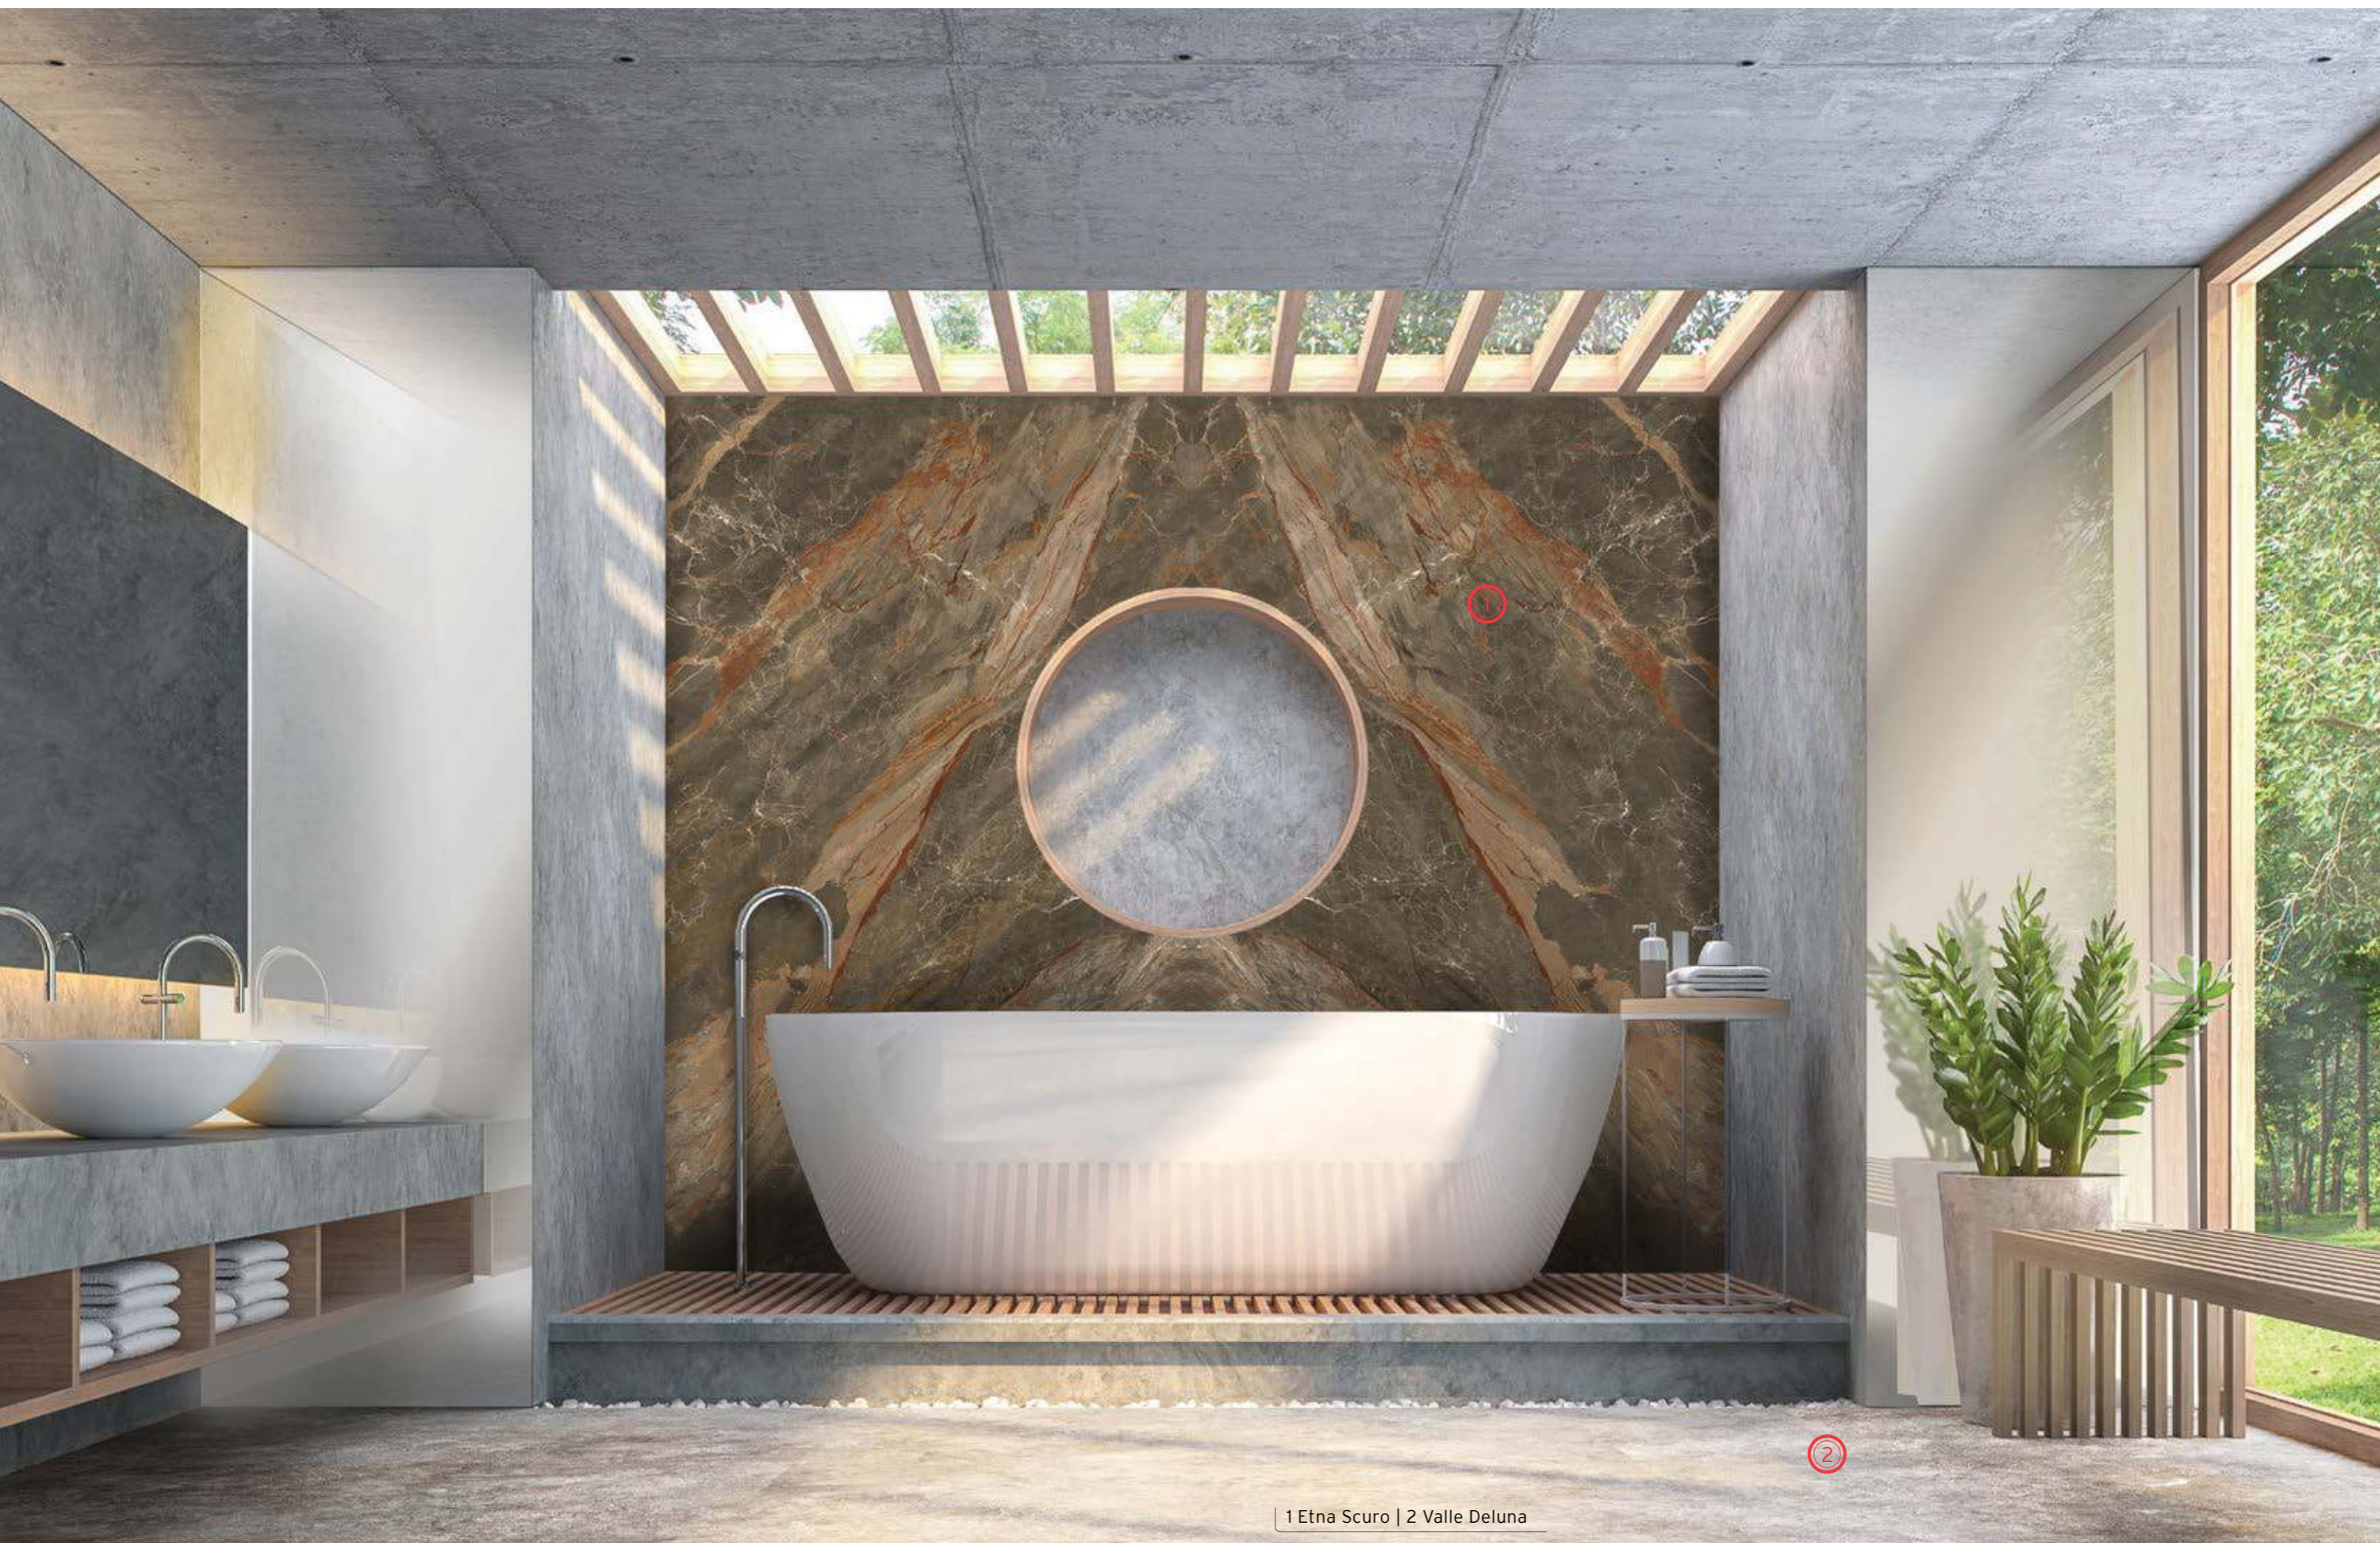

1 Etna Scuro | 2 Valle Deluna