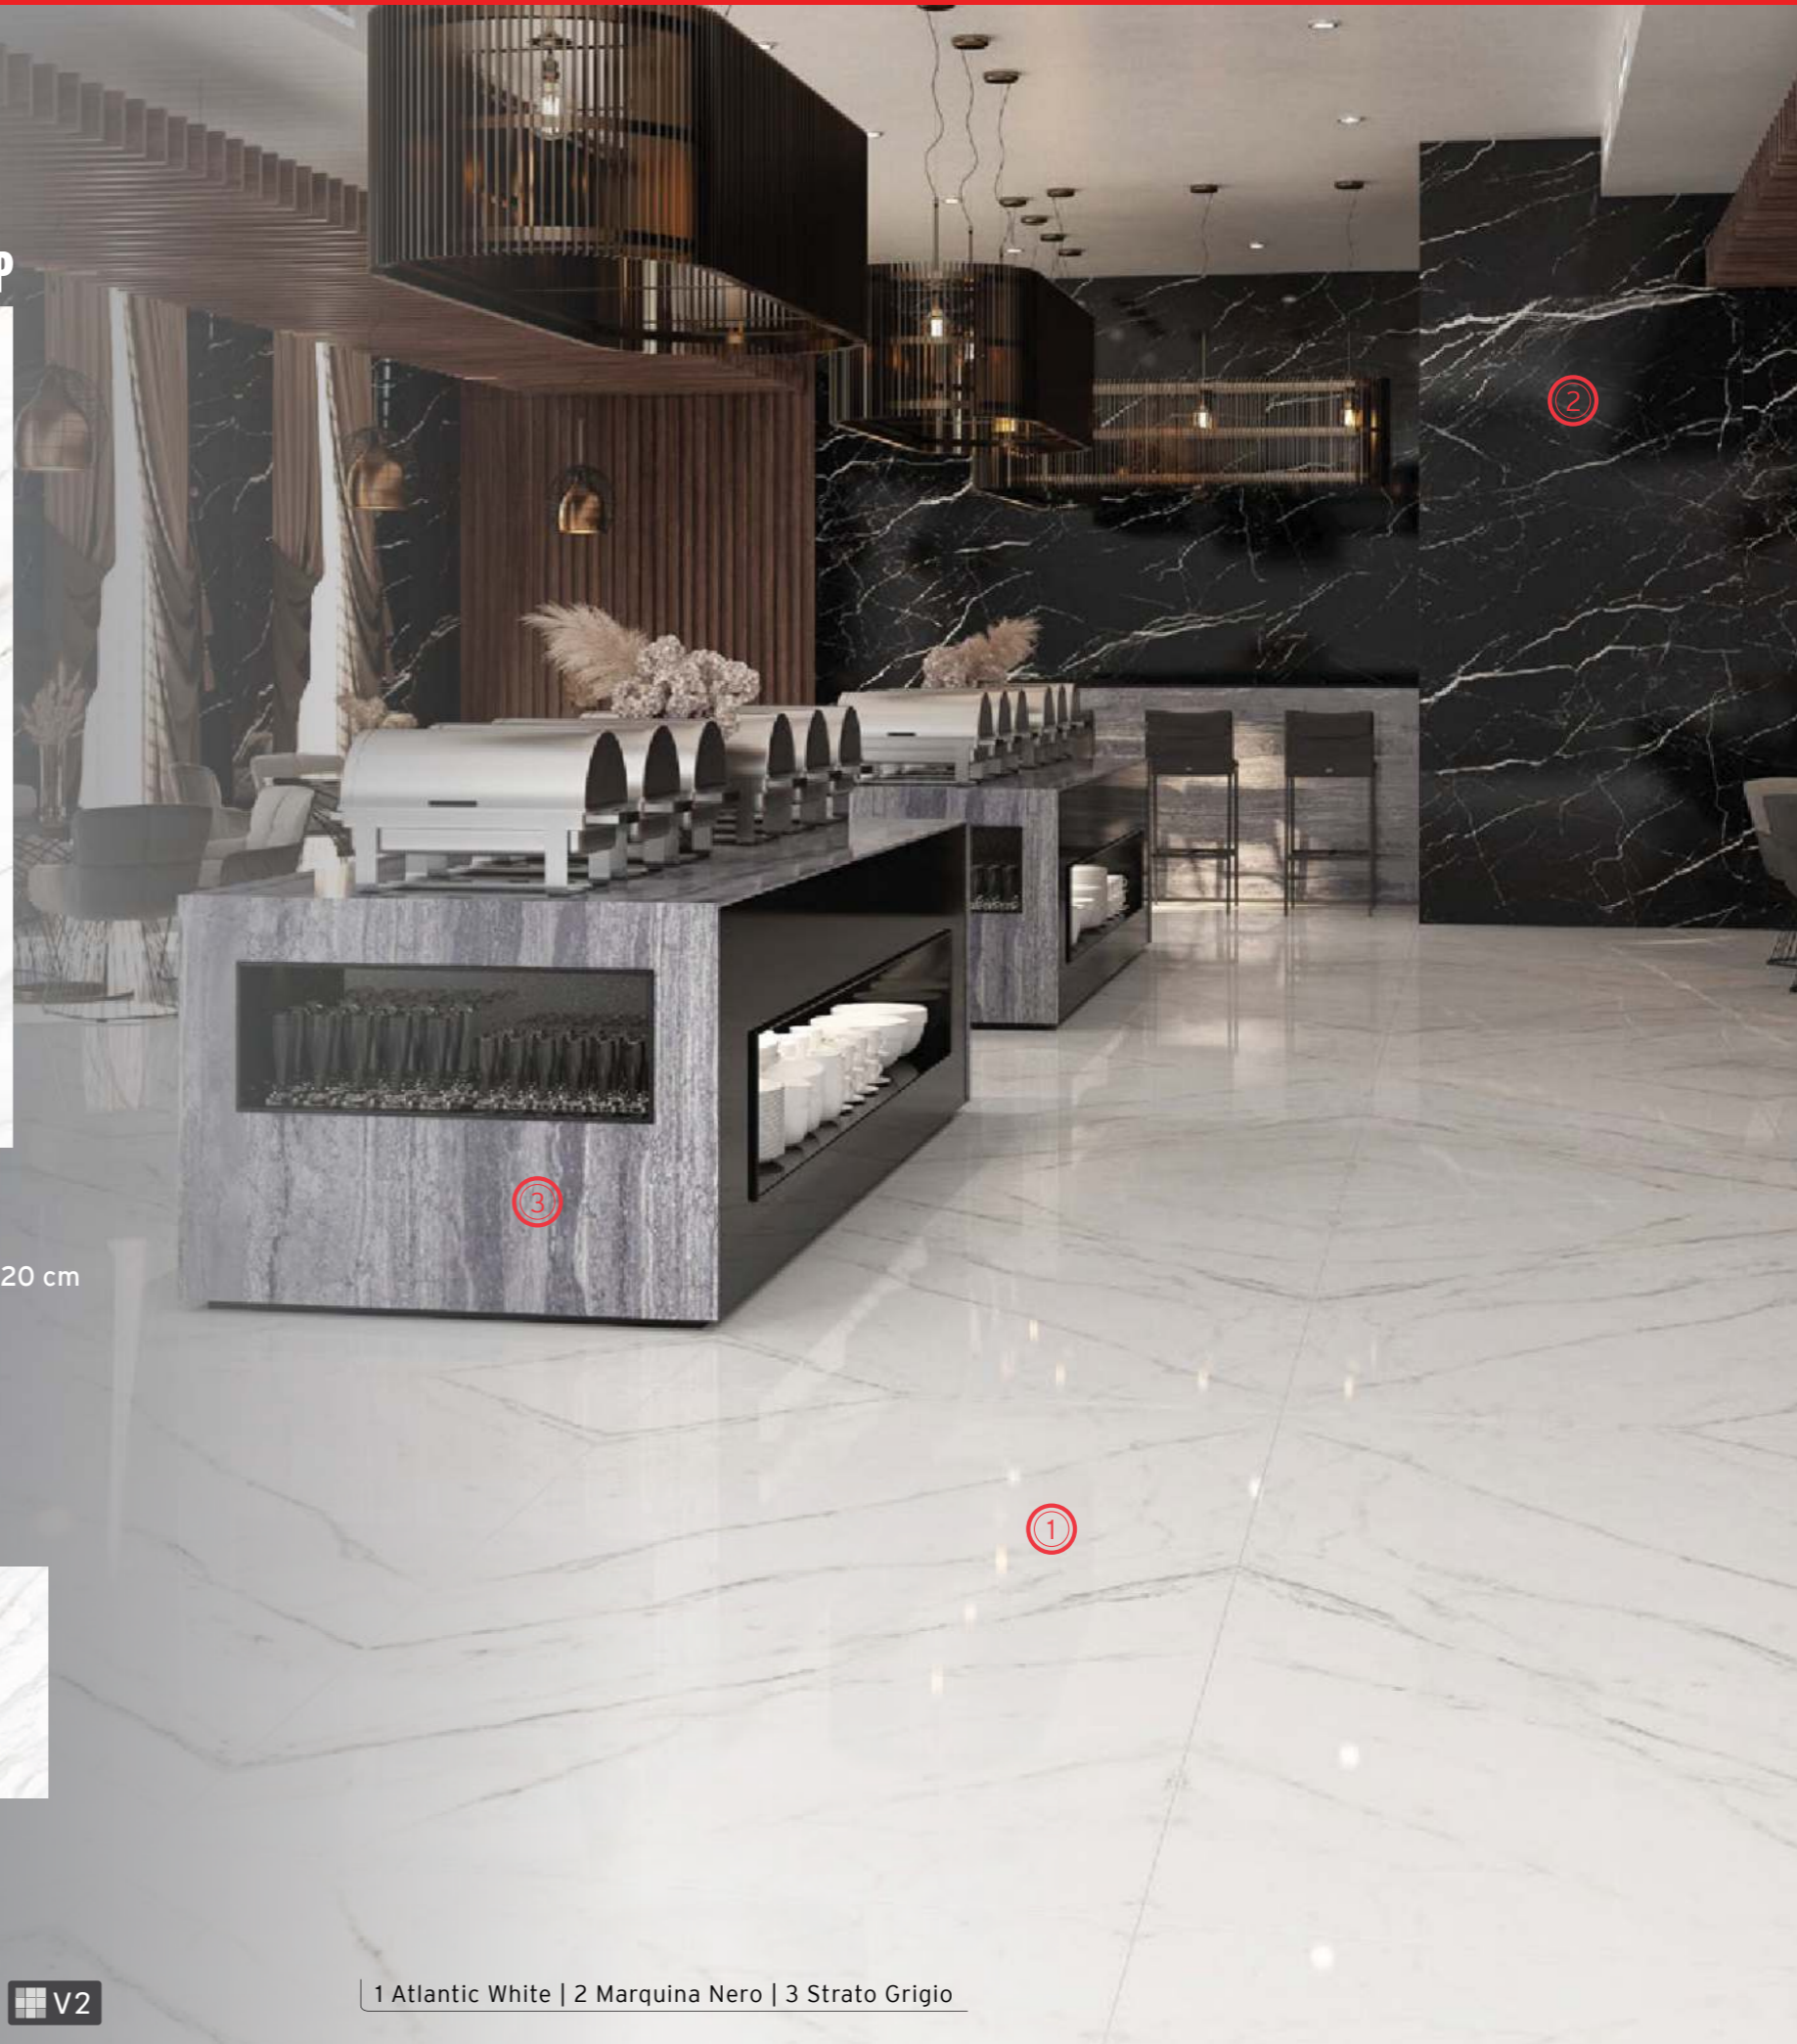

Shiny Polished 240 x 120 cm
 Endmatch Loop & Bookmatch

Available in : 4 Faces