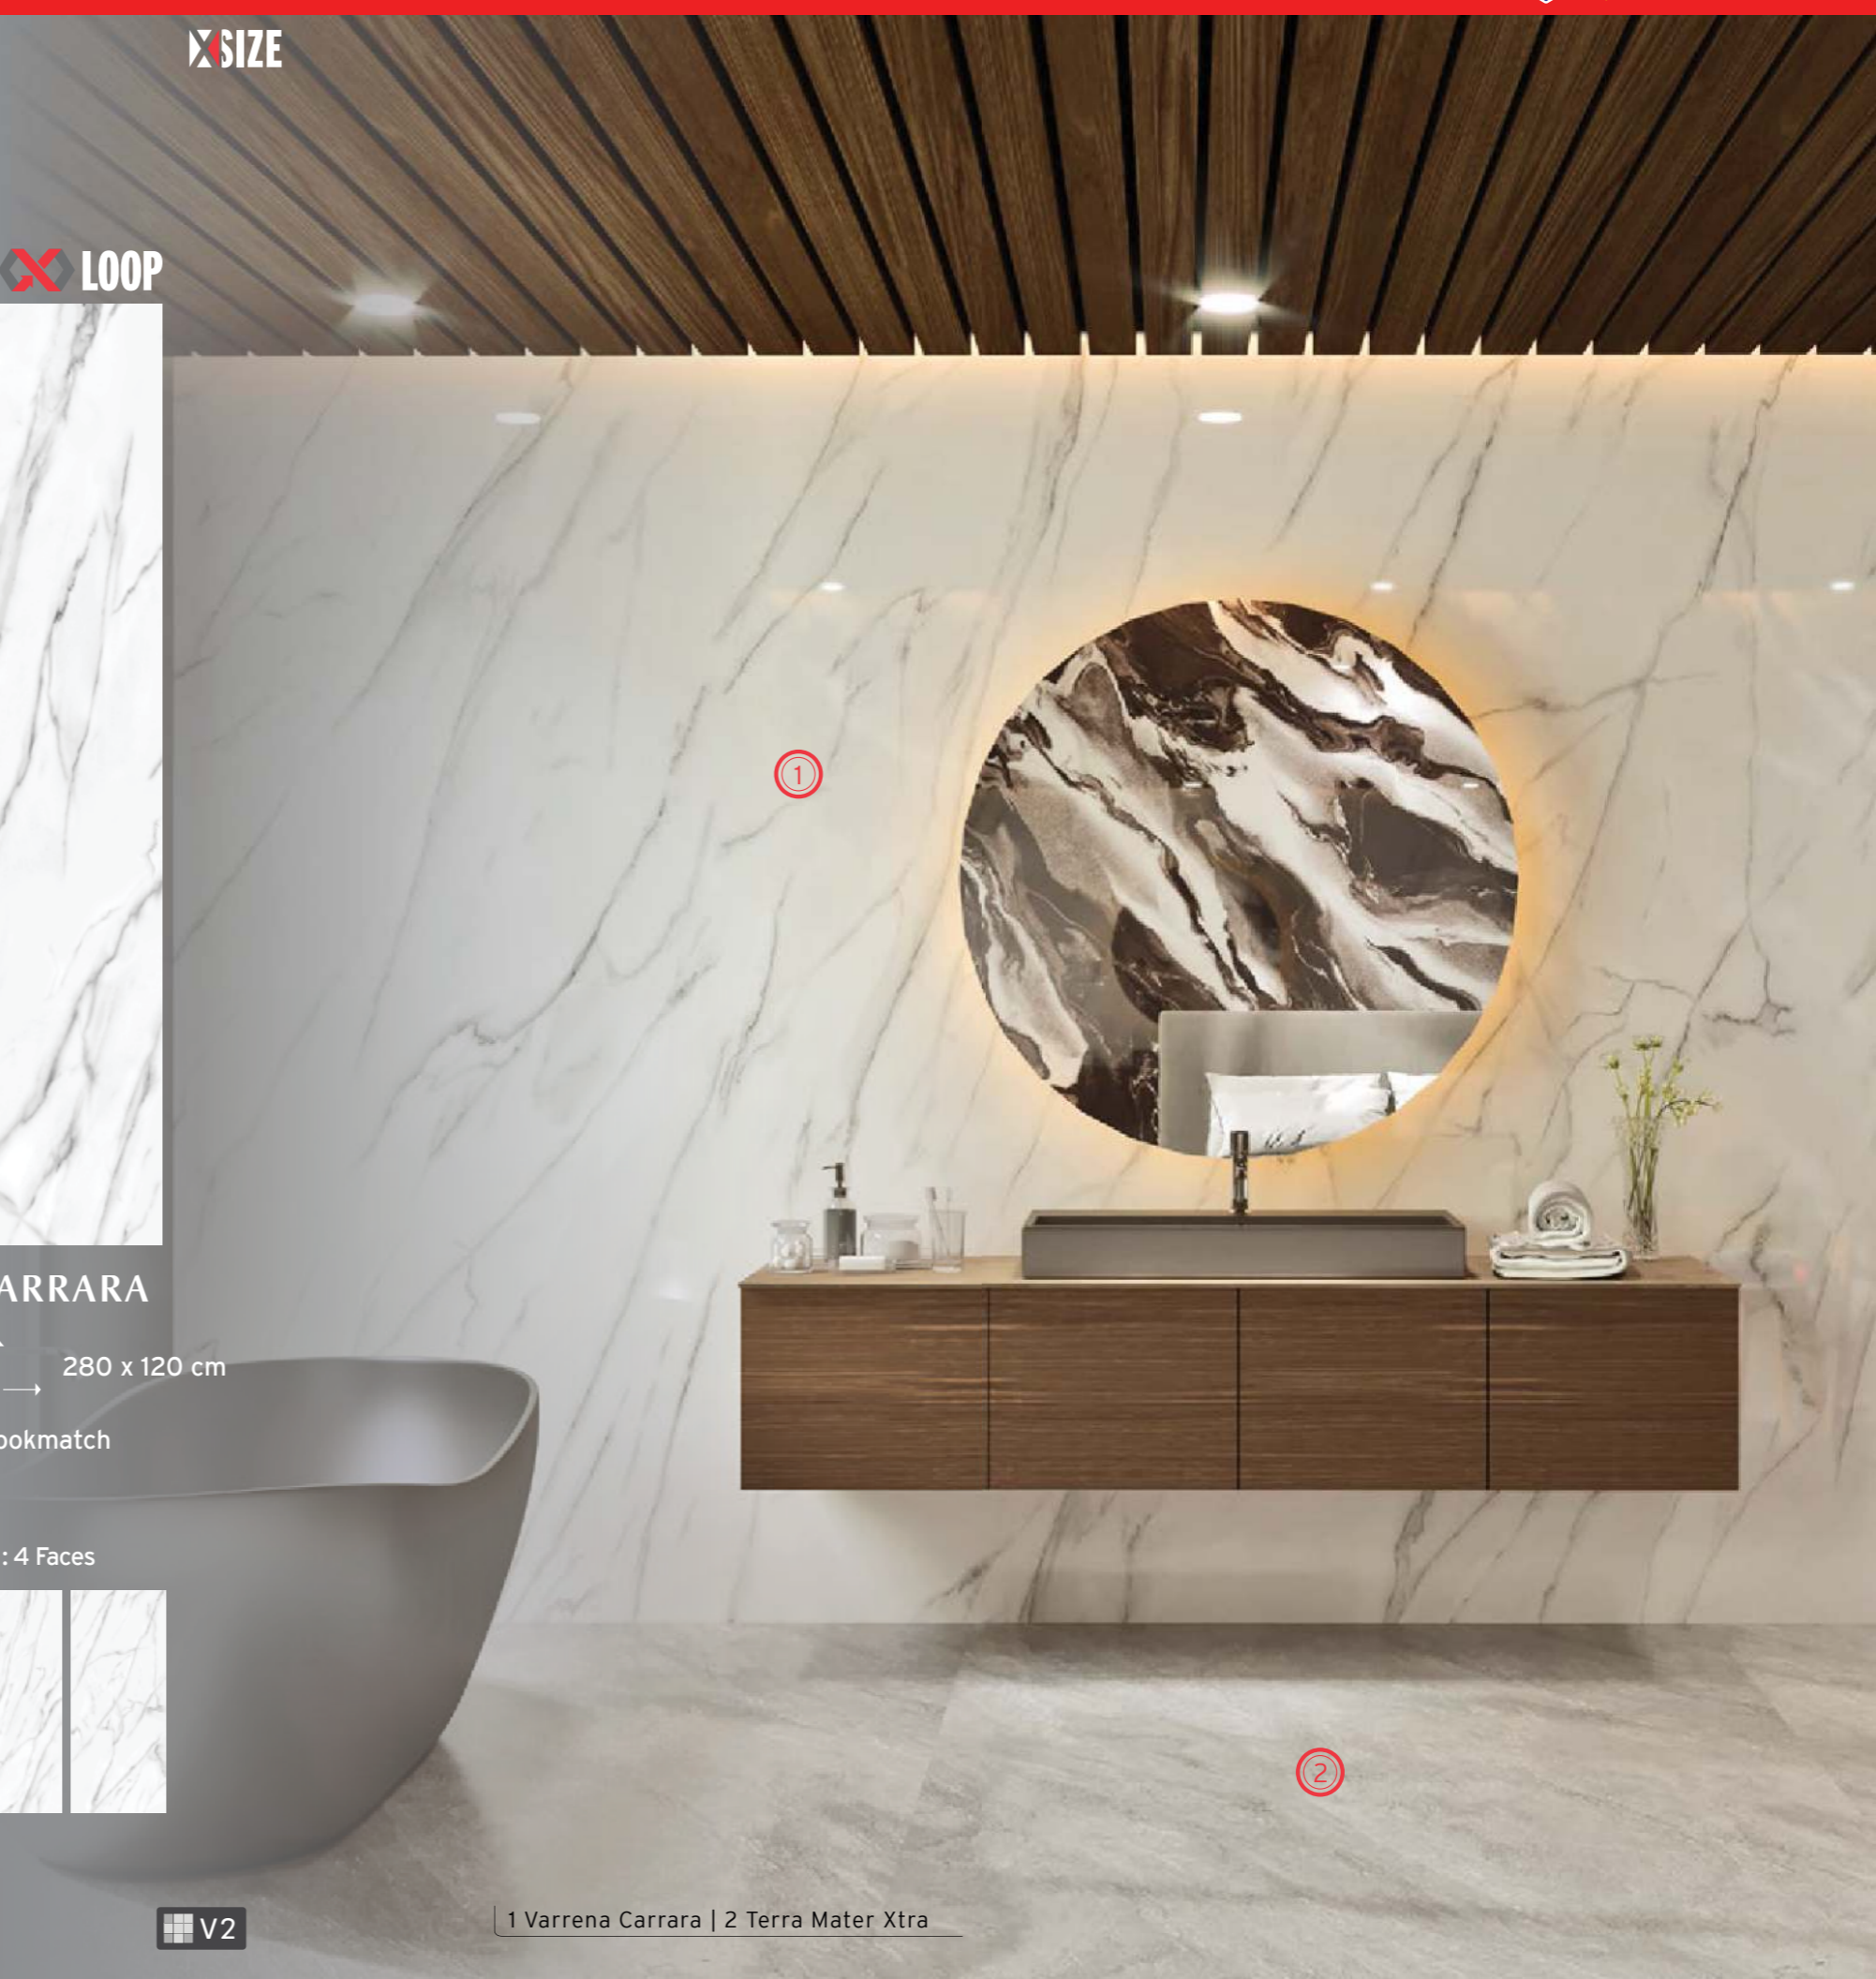

### VARRENA CARRARA

Shiny Polished 280 x 120 cm  
 Endmatch Loop & Bookmatch

Available in : 4 Faces

V2

V2

1 Varrena Carrara | 2 Terra Mater Xtra