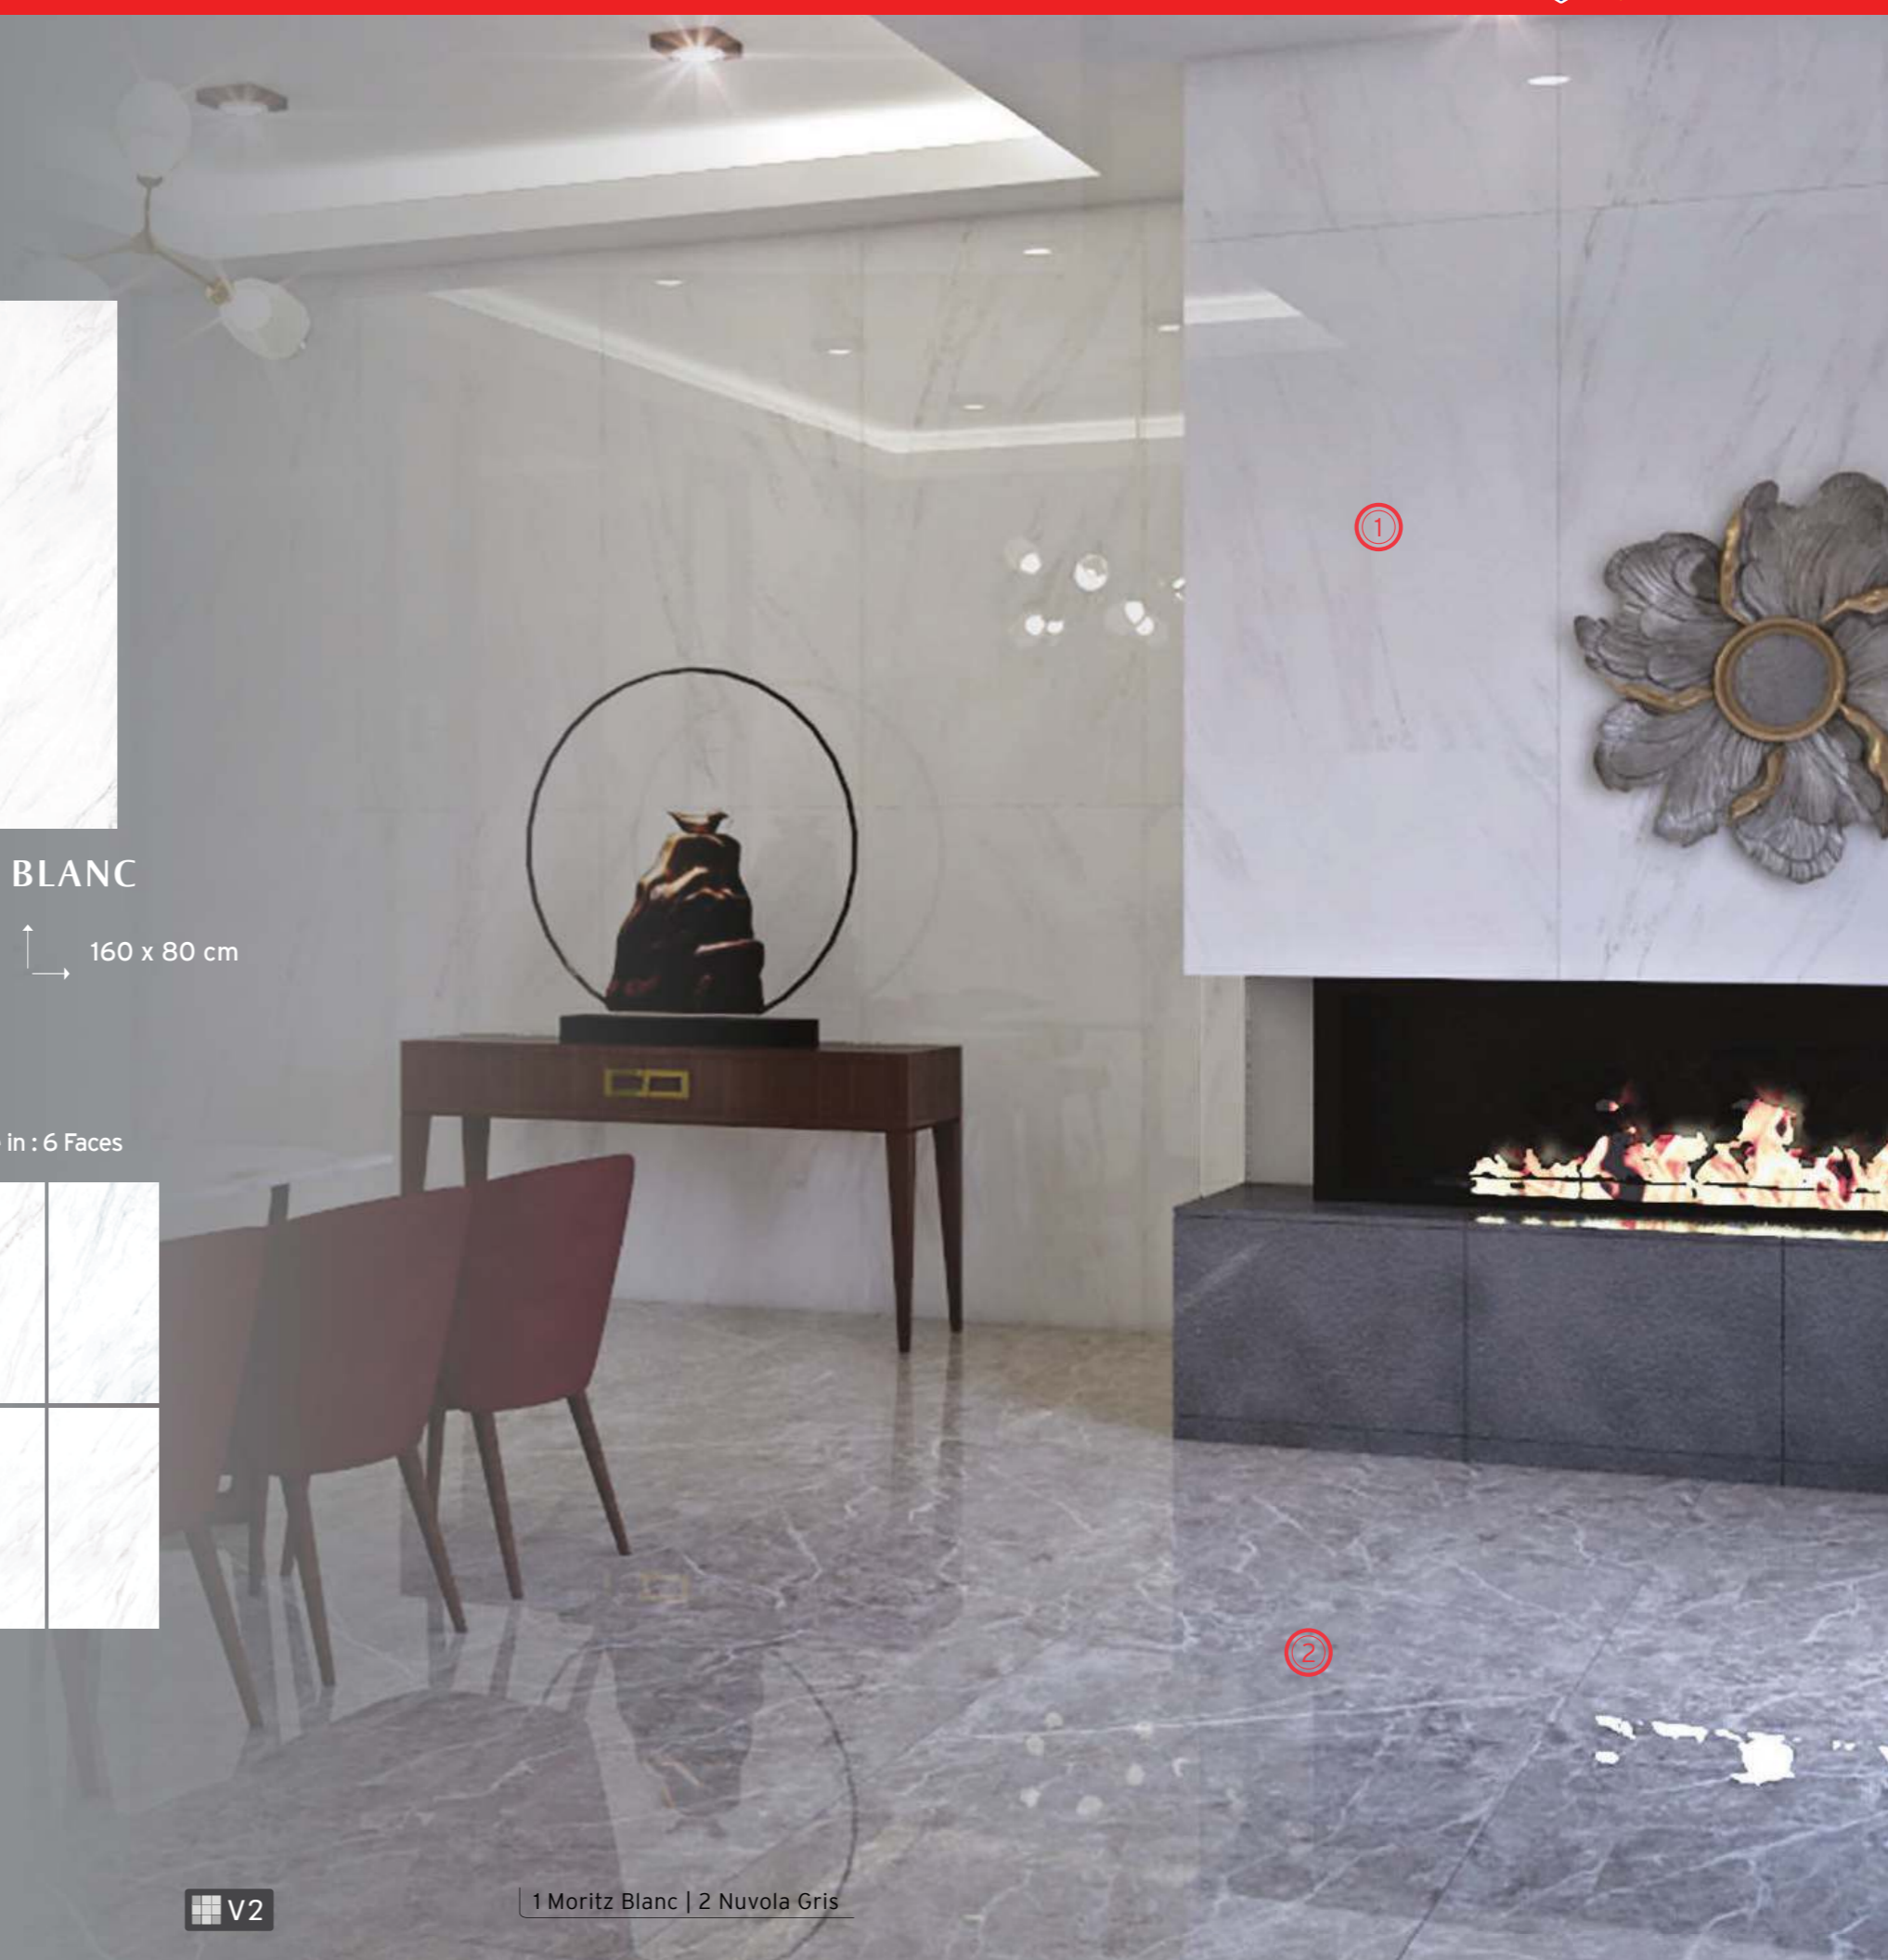

V3

V2

1 Moritz Blanc | 2 Nuvola Gris