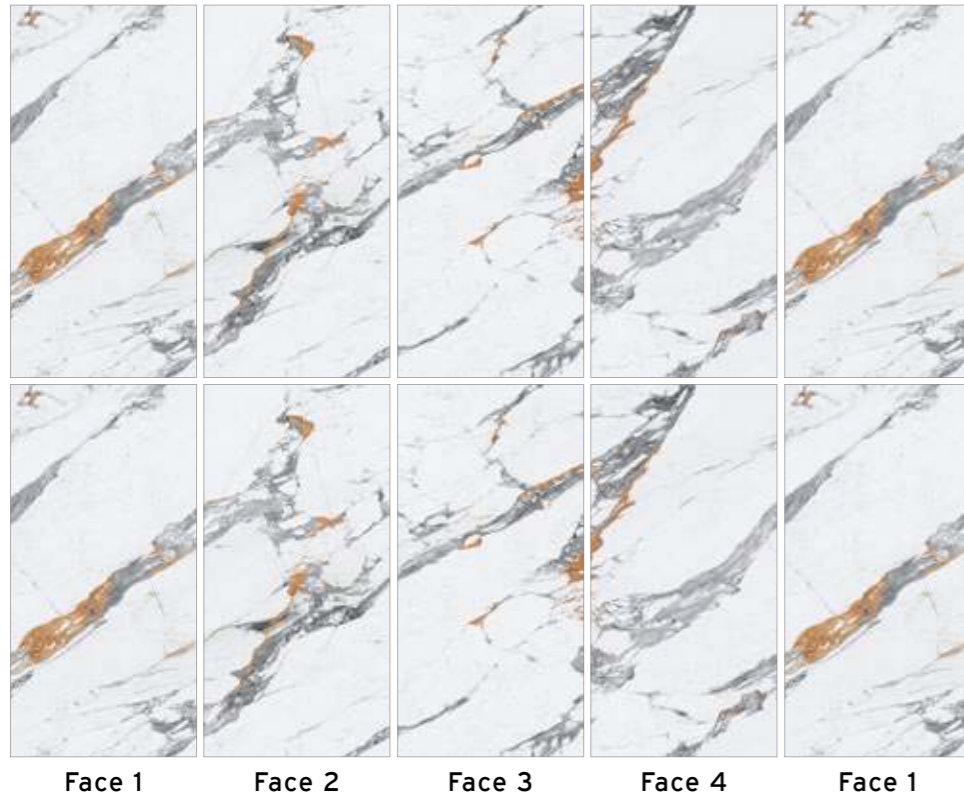

ENDMATCH AND BOOKMATCH

ARABESCATO GOLD - ENDMATCH LOOP