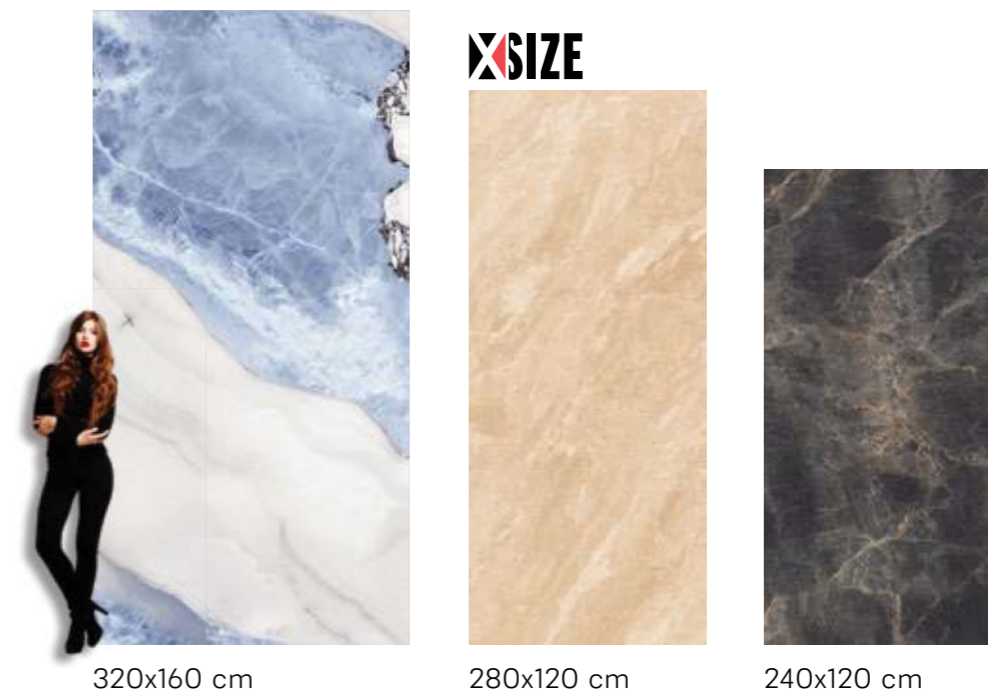

CUTTING-EDGE SINTERIZATION

QUADRA is processed under extreme pressure and at an ultra-high temperature using cutting-edge technology. 100% natural and free of resin.

ULTIMATE QUALITY

The innovative natural material is leading the innovation in surfaces with its durability, light weight, zero porosity, and endless selection of colors, patterns, and finish options.

DURABLE

QUADRA provides heat, cold, frost, and humidity resistance. It is sturdier, scratch and abrasion resistant, and easier to handle without breaking.

NON-POROUS

QUADRA is non-porous. It has a zero absorption level, making it stain-resistant and providing no area for germs to grow. It is simple to clean and maintain and is resistant to harsh chemicals such as detergents and cleaning agents.

ALL NATURAL

QUADRA is resin-free, it does not deteriorate in the sun, and it does not release harmful substances.

ULTIMATE SIZE

The cutting-edge technology of QUADRA allows it to manufacture sintered stone slabs in a wide variety of sizes, from **120 x 120cm**, **160 x 80cm**, **240 x 120cm**, **280 x 120cm**, **320 x 160cm**, for use on the interior or exterior of high-end structures.

The extra-large sintered stone slab will result in a magnificent wall appearance as well as a clean, seamless floor with few grout lines. The extra-large sintered stone slab can also handle more demanding applications, including kitchen countertops, bathroom vanities, and tabletops.

320x160 cm

280x120 cm

240x120 cm

Thicknesses :