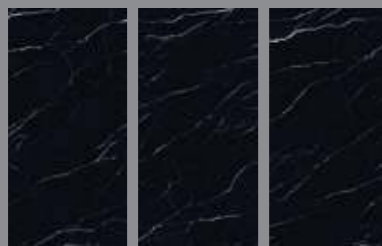

Shiny Polished 320 x 160 cm

Lite Matte 320 x 160 cm

Available in : 3 Faces