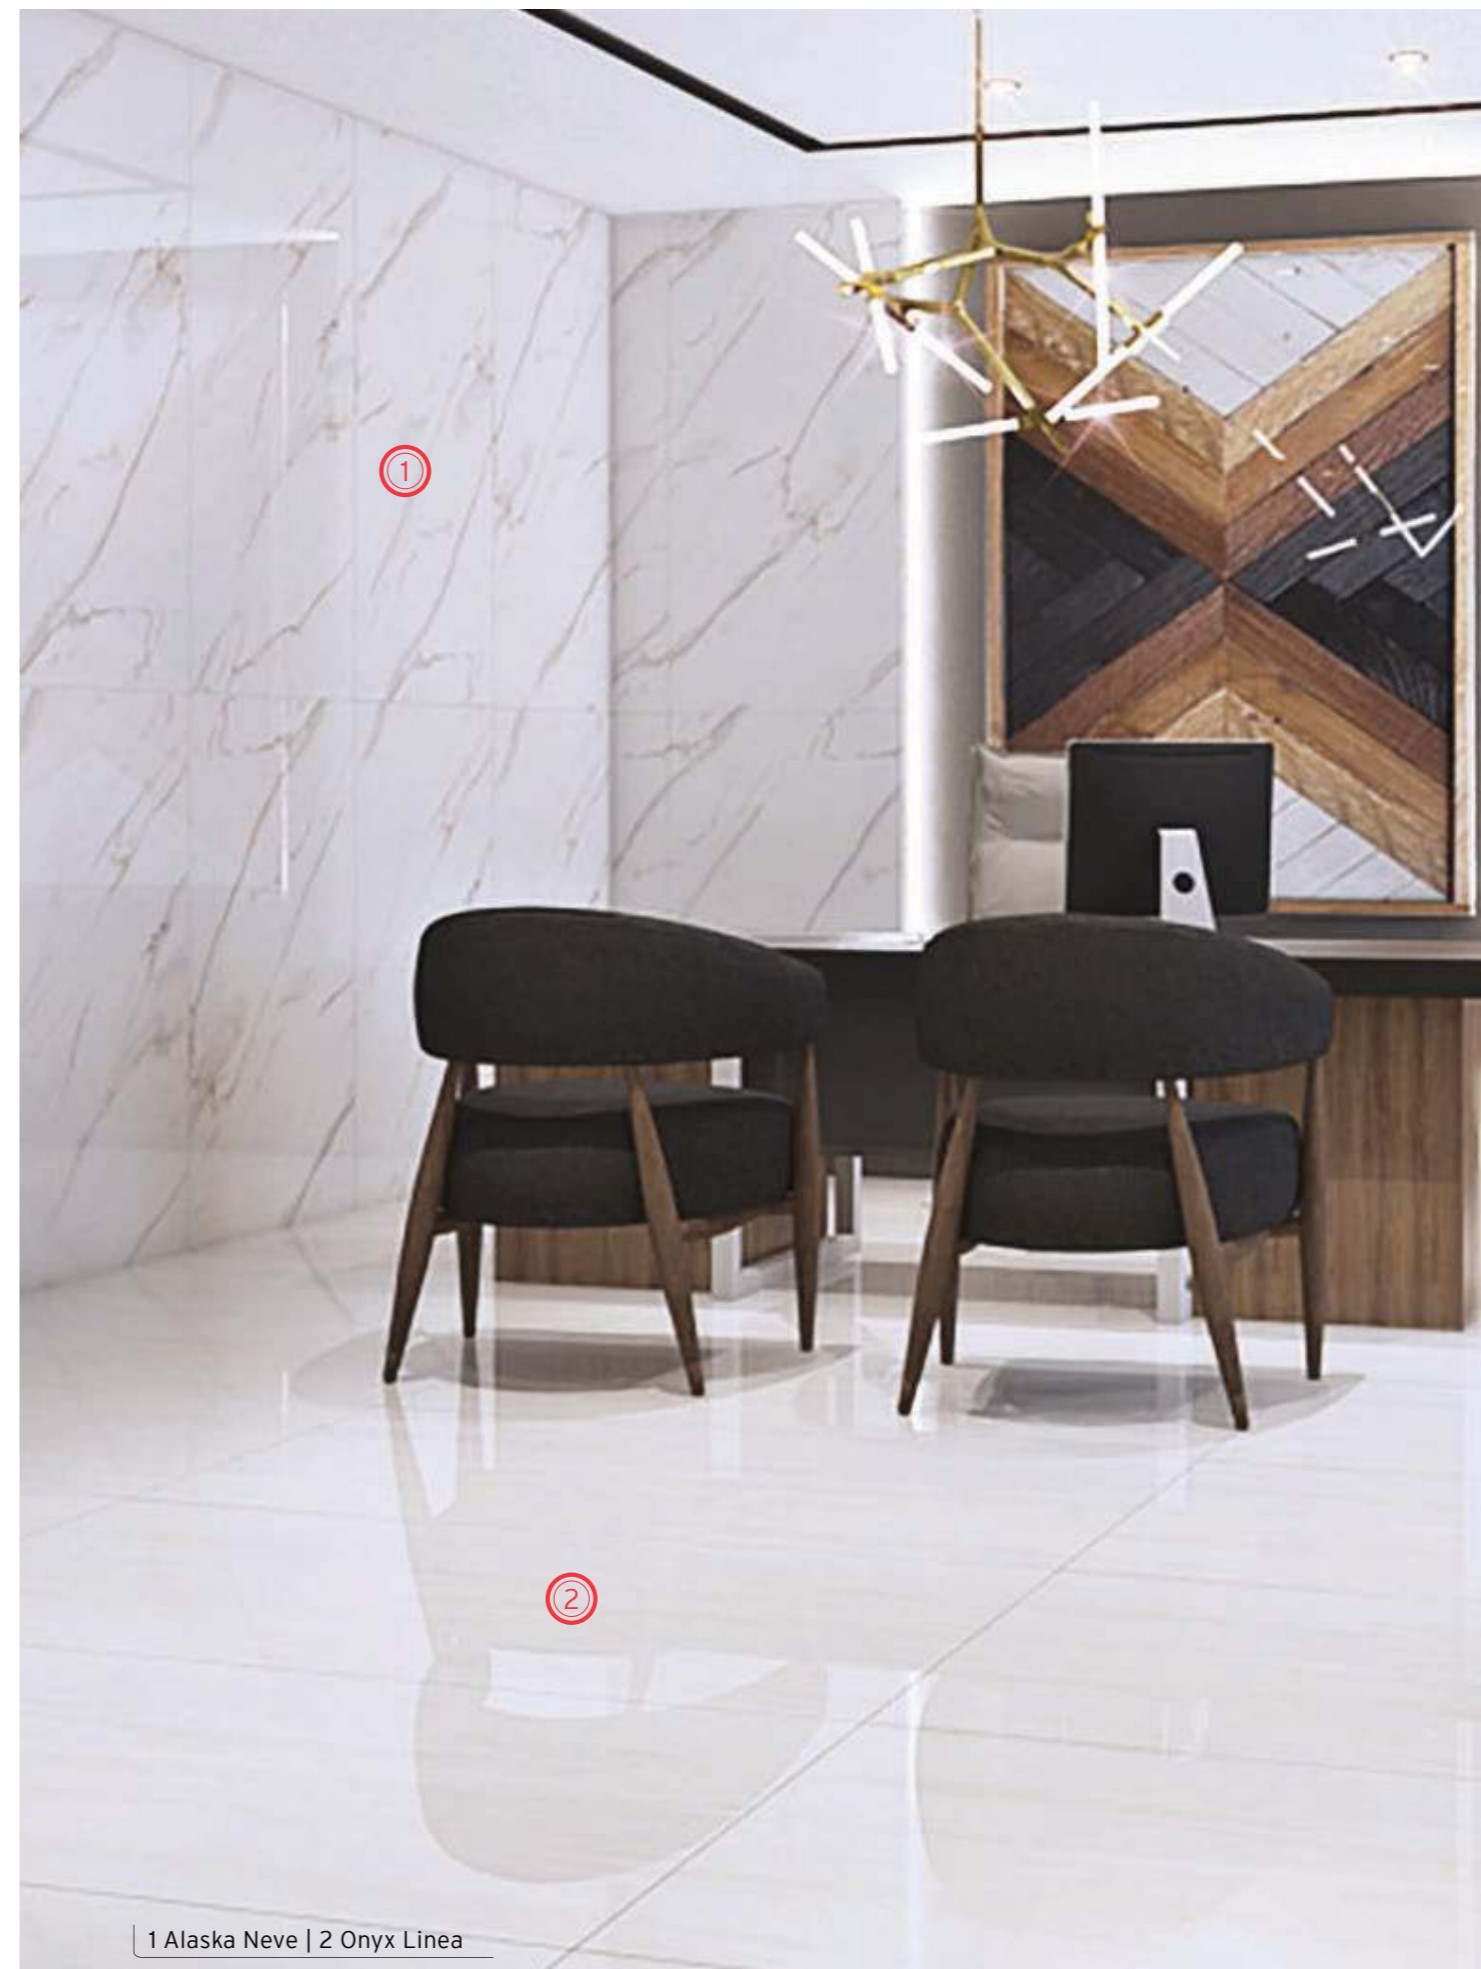

ULTIMATE MARBLE

COLLECTION RANGE

160X80 CM