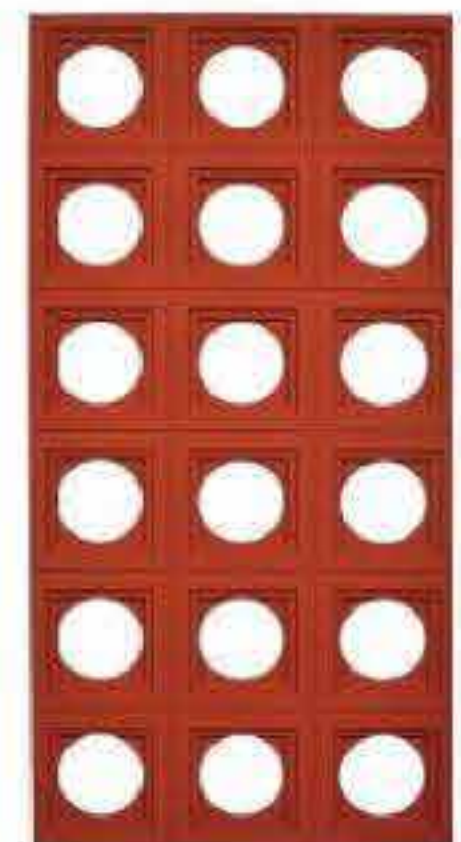

NWPU G003 - 08 #

Chinese Red

Specification : 600 x 600 mm / 1200 x 600 mm

Thickness : Single side 35 mm / Double side 70 mm

Color : 9 Colors Available

Application : Interior and Exterior Wall Decoration