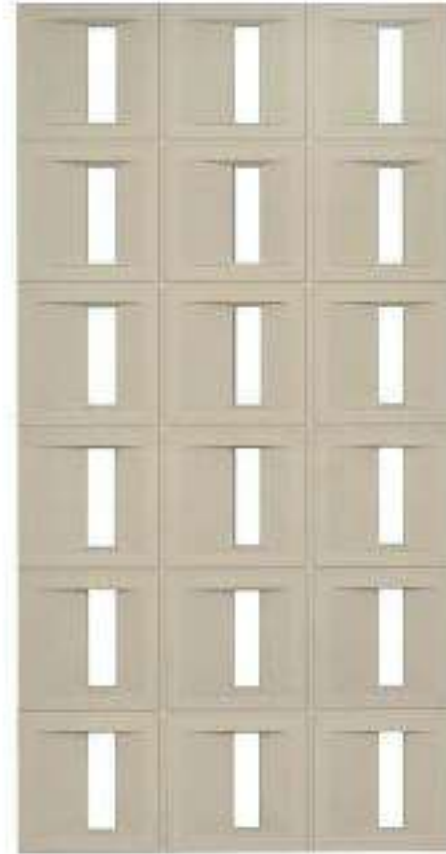

Color : 9 Colors Available

Application : Interior and Exterior Wall Decoration

PU Hollow Component Bevel Shape NWPU G002

NWPU G002 - 01 #

Snow White

NWPU G002 - 02 #

White Jade Color

NWPU G002 - 02A #