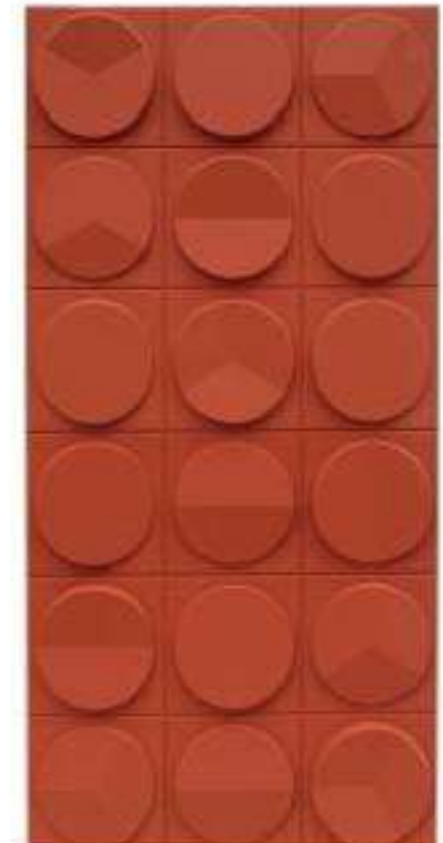

NWPU G007- 08 #

Chinese Red

Specification : 1200 x 600 mm

Thickness : 30 mm

Color : 9 Colors Available

Application : Interior and Exterior Wall Decoration