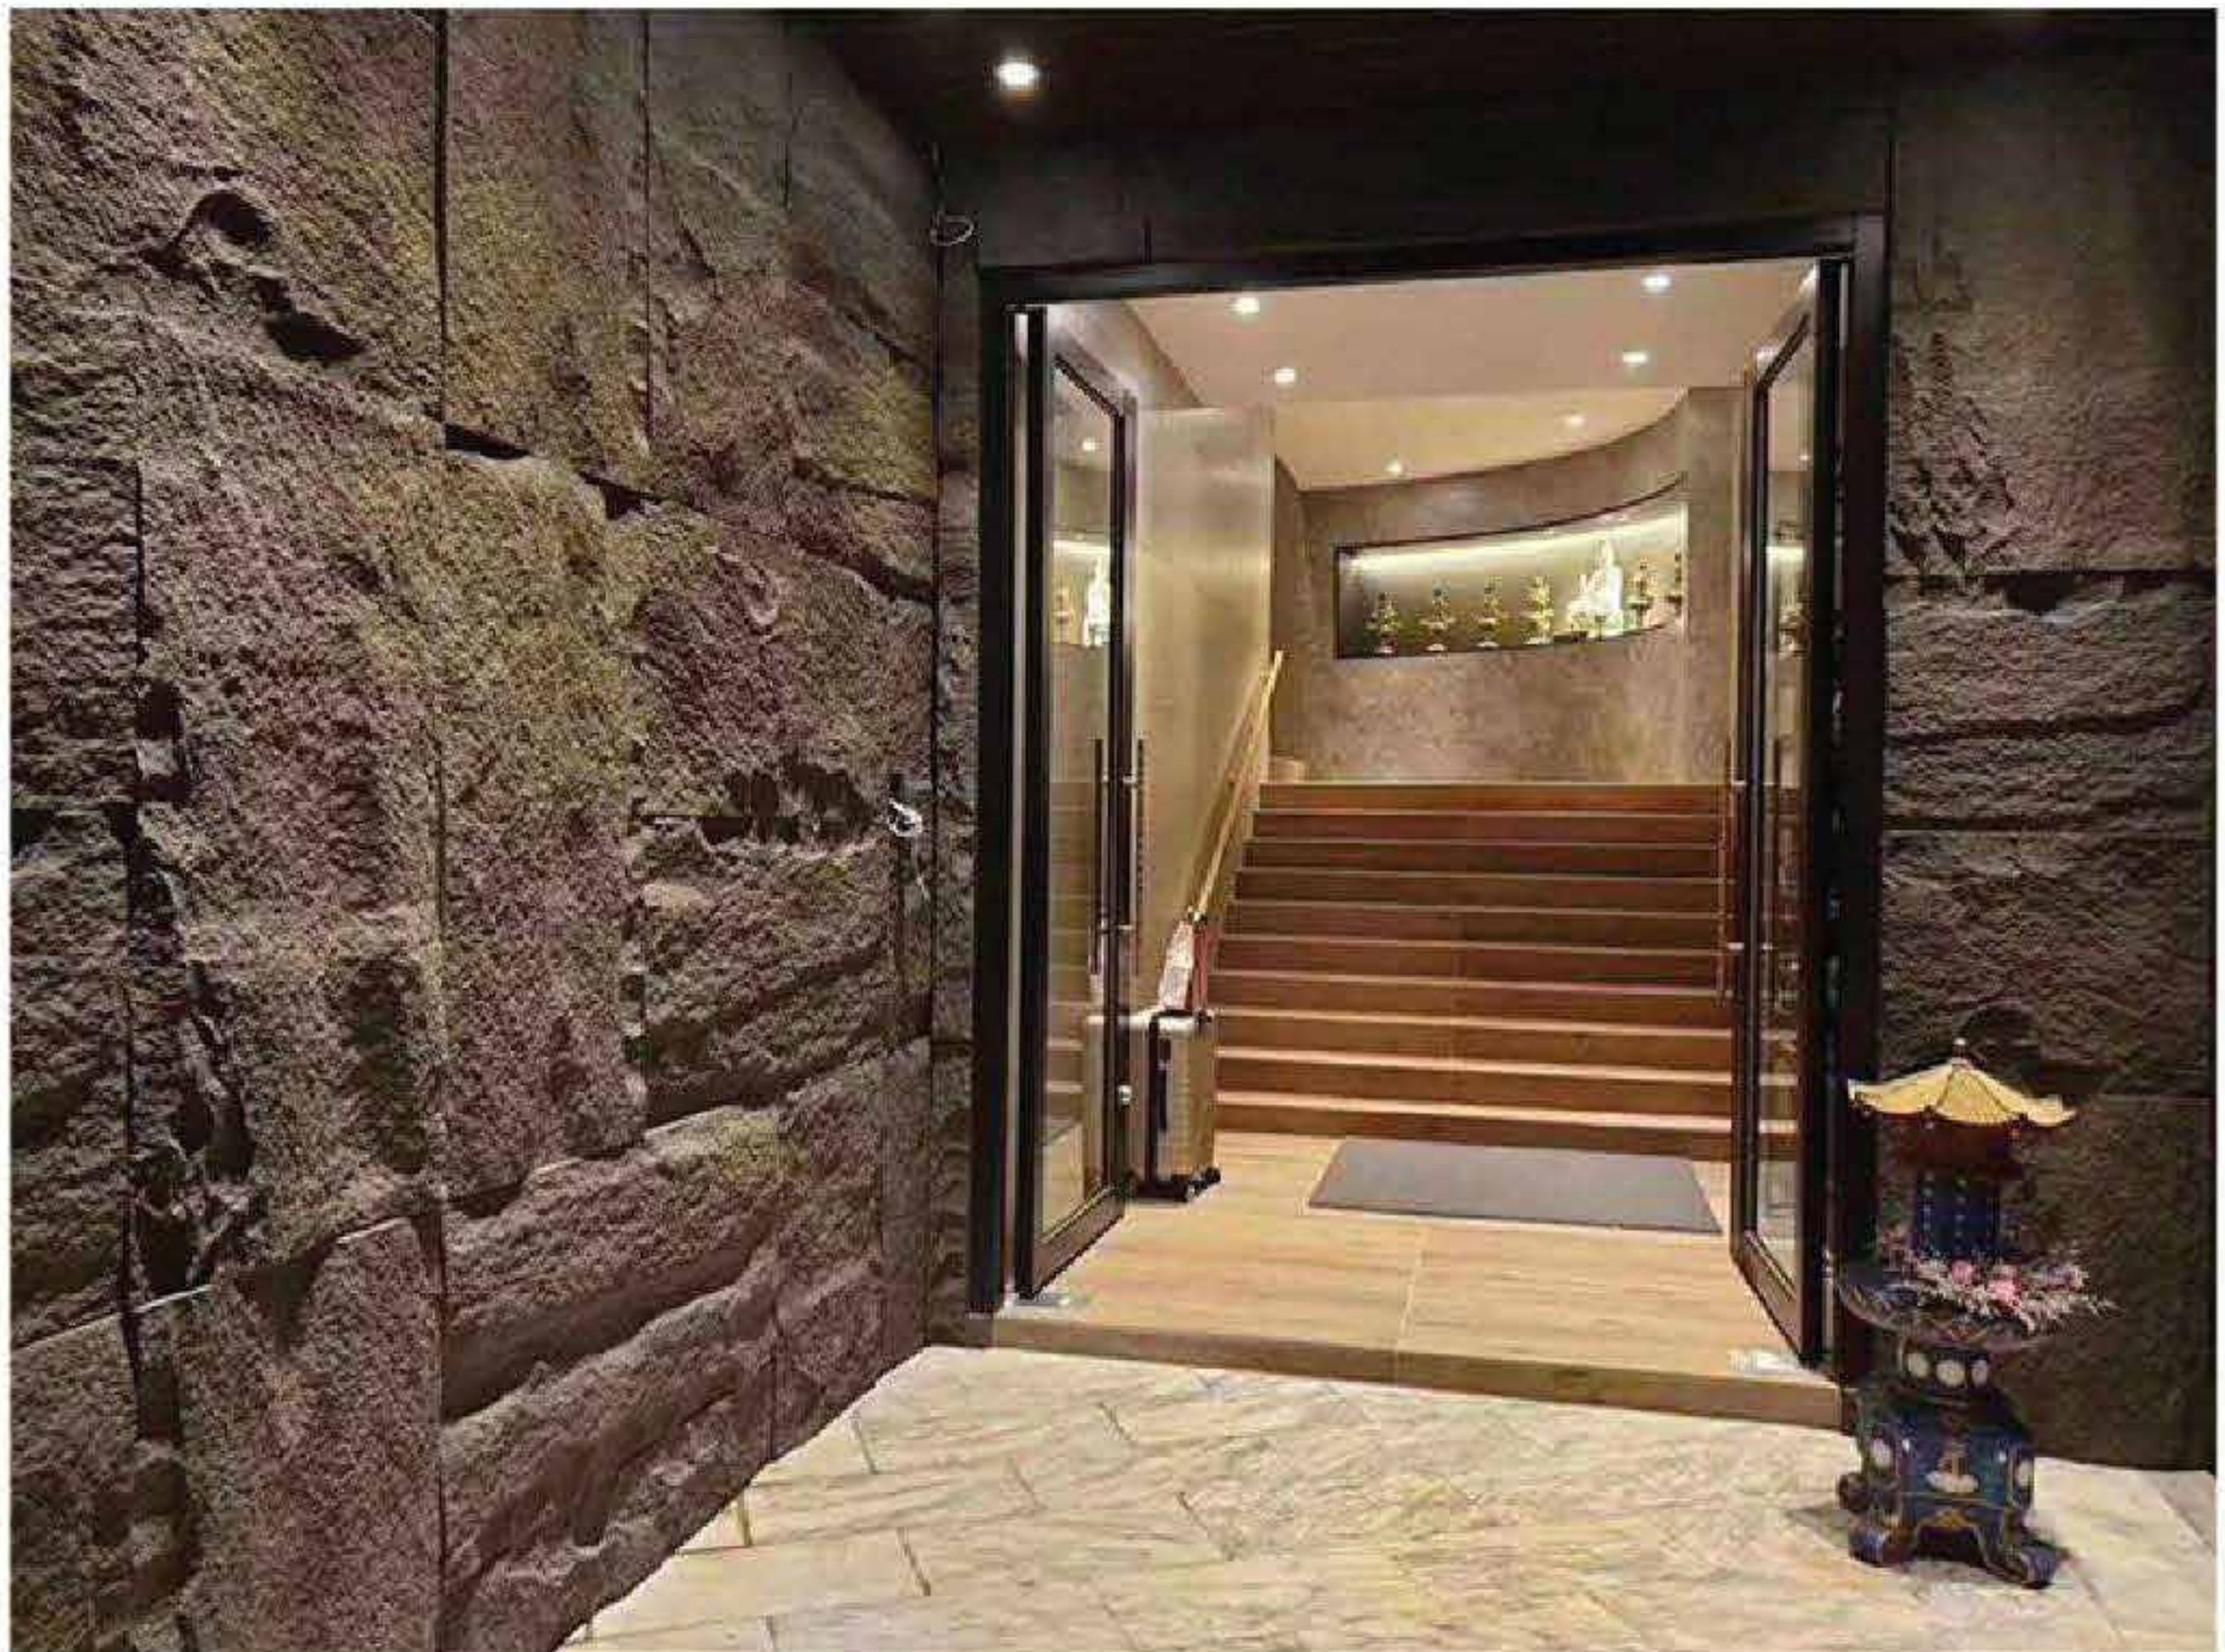

07#

Gold Hemp

06#

Space Dark Black

08#

Hermes Red