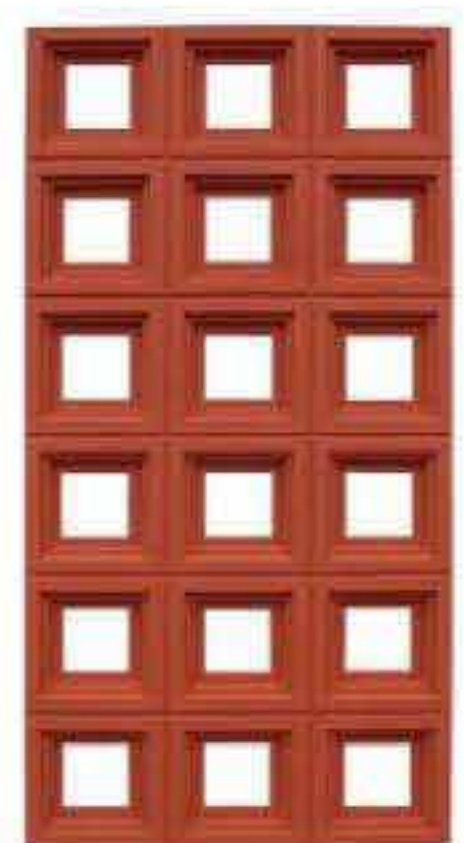

NWPU G004 - 08 #

Chinese Red

Specification : 600 x 600 mm / 1200 x 600 mm

Thickness : Single side 35 mm / Double side 70 mm

Color : 9 Colors Available

Application : Interior and Exterior Wall Decoration