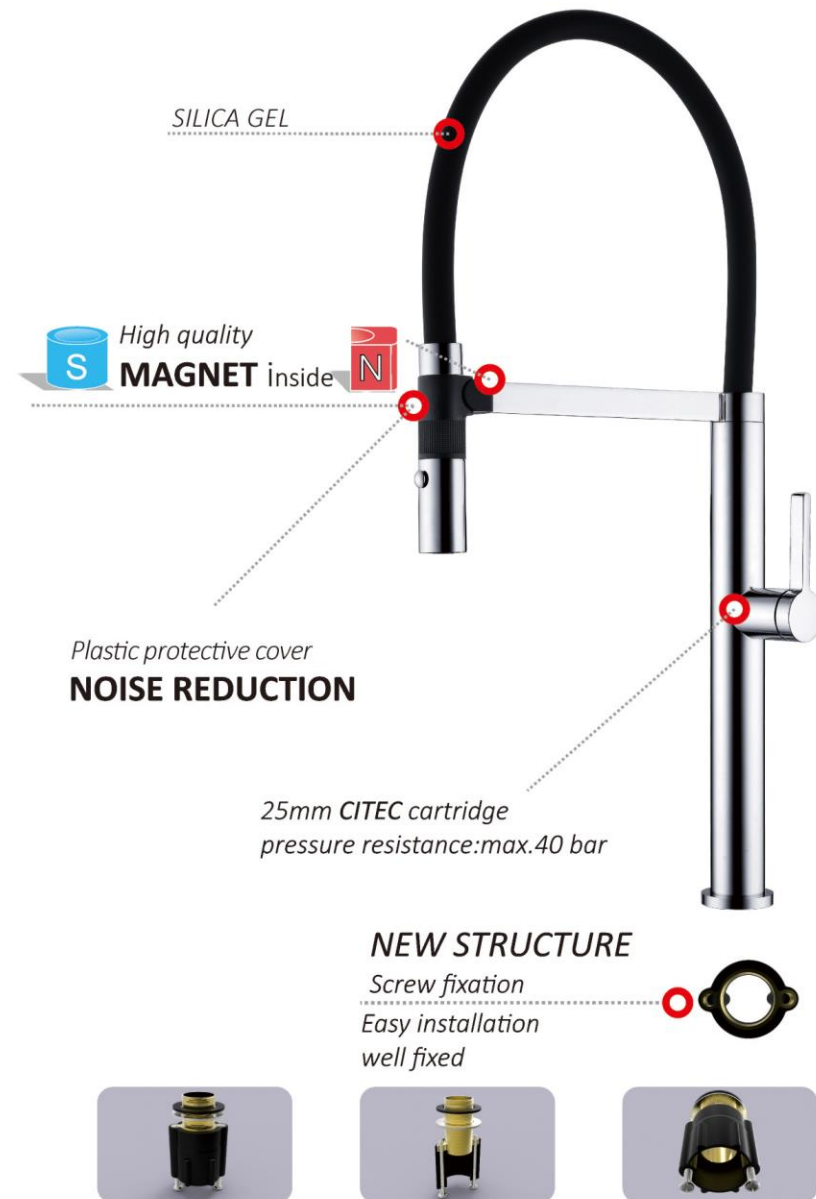

GBV-6501
In Wall Mixer Shower Set

GBV-6502
Single Lever Bathtub Mixer Set

GBV-6503
Single Lever Shower Mixer Set

GBV-6512
In-Wall Single Lever Kitchen Tap

GBV-6501
In-Wall Mixer Shower Set

GBV-6514
Single Lever Basin Tap