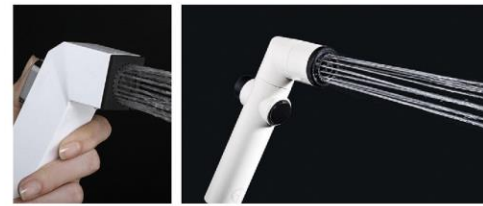

GERMANY BRILLIANT
WITNESSES YOUR
TASTE