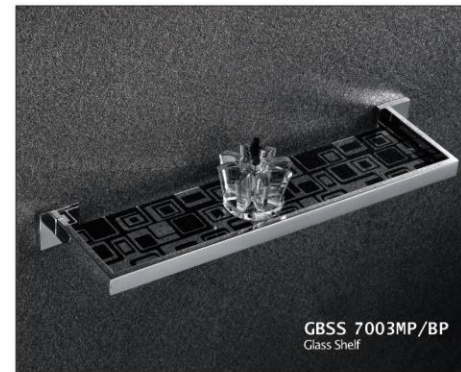

GBY-69005
Toilet Brush Holder

GBY-69010
Robe Hook

GBY-69211
Toilet Paper Holder

GBSS 2104MP/BP
Towel Ring

GBSS 2001-75MP/BP
Towel Bar

GBSS 2203MP/BP
Glass Shelf With Rail

GBSS 2002-75MP/BP
Double Towel Bar

GBSS 2312-75MP/BP
Double Towel Rack

GBSS 2210MP/BP
Robe Hook

GBSS 2006MP/BP
Tumbler Holder

GBSS 2007MP/BP
Soap Dish Holder

GBSS 2111MP/BP
Toilet Paper Holder

GBSS 2005MP/BP
Toilet Brush Holder

GBSS 7003MP/BP
Glass Shelf

GBSS 7001-75MP/BP
Towel Bar

GBSS 7002-75MP/BP
Double Towel Bar

GBSS 7004MP/BP
Towel Ring

GBSS 7312-75MP/BP
Double Towel Rack

GBSS 7005MP/BP
Toilet Brush Holder

GBSS 7006MP/BP
Tumbler Holder

GBSS 7007MP/BP
Soap Dish Holder

GBSS 7010MP/BP
Robe Hook