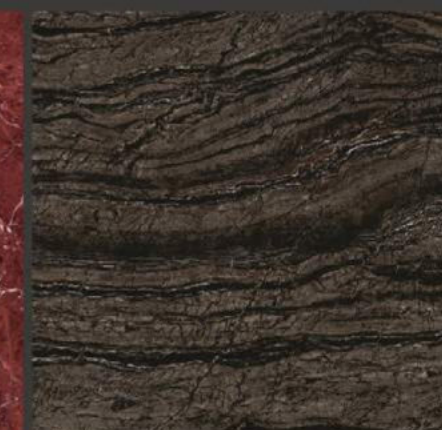

BLACK PHANTOM

Glazed Polished
60 x 60 cm

Single Faces