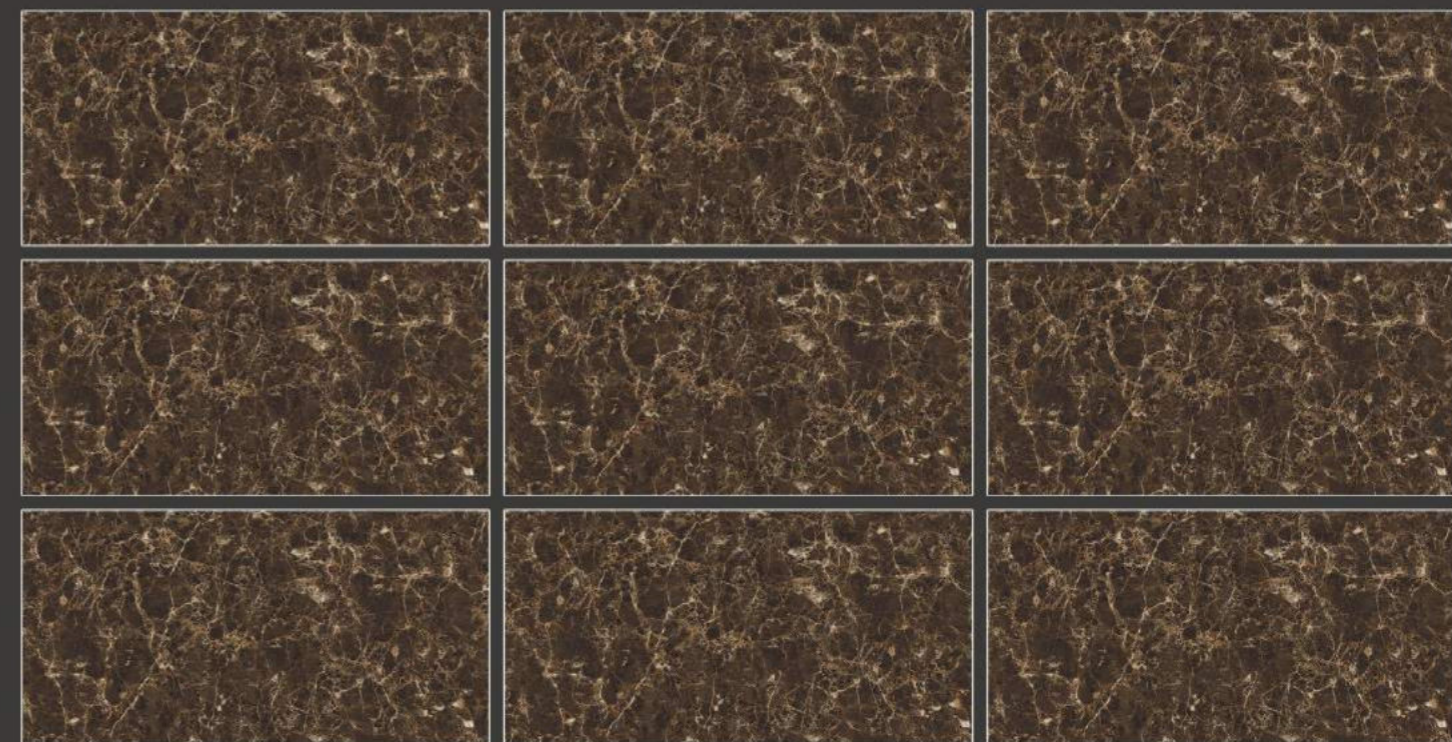

DEMIAN BROWN Glazed Polished 60 x 120 cm