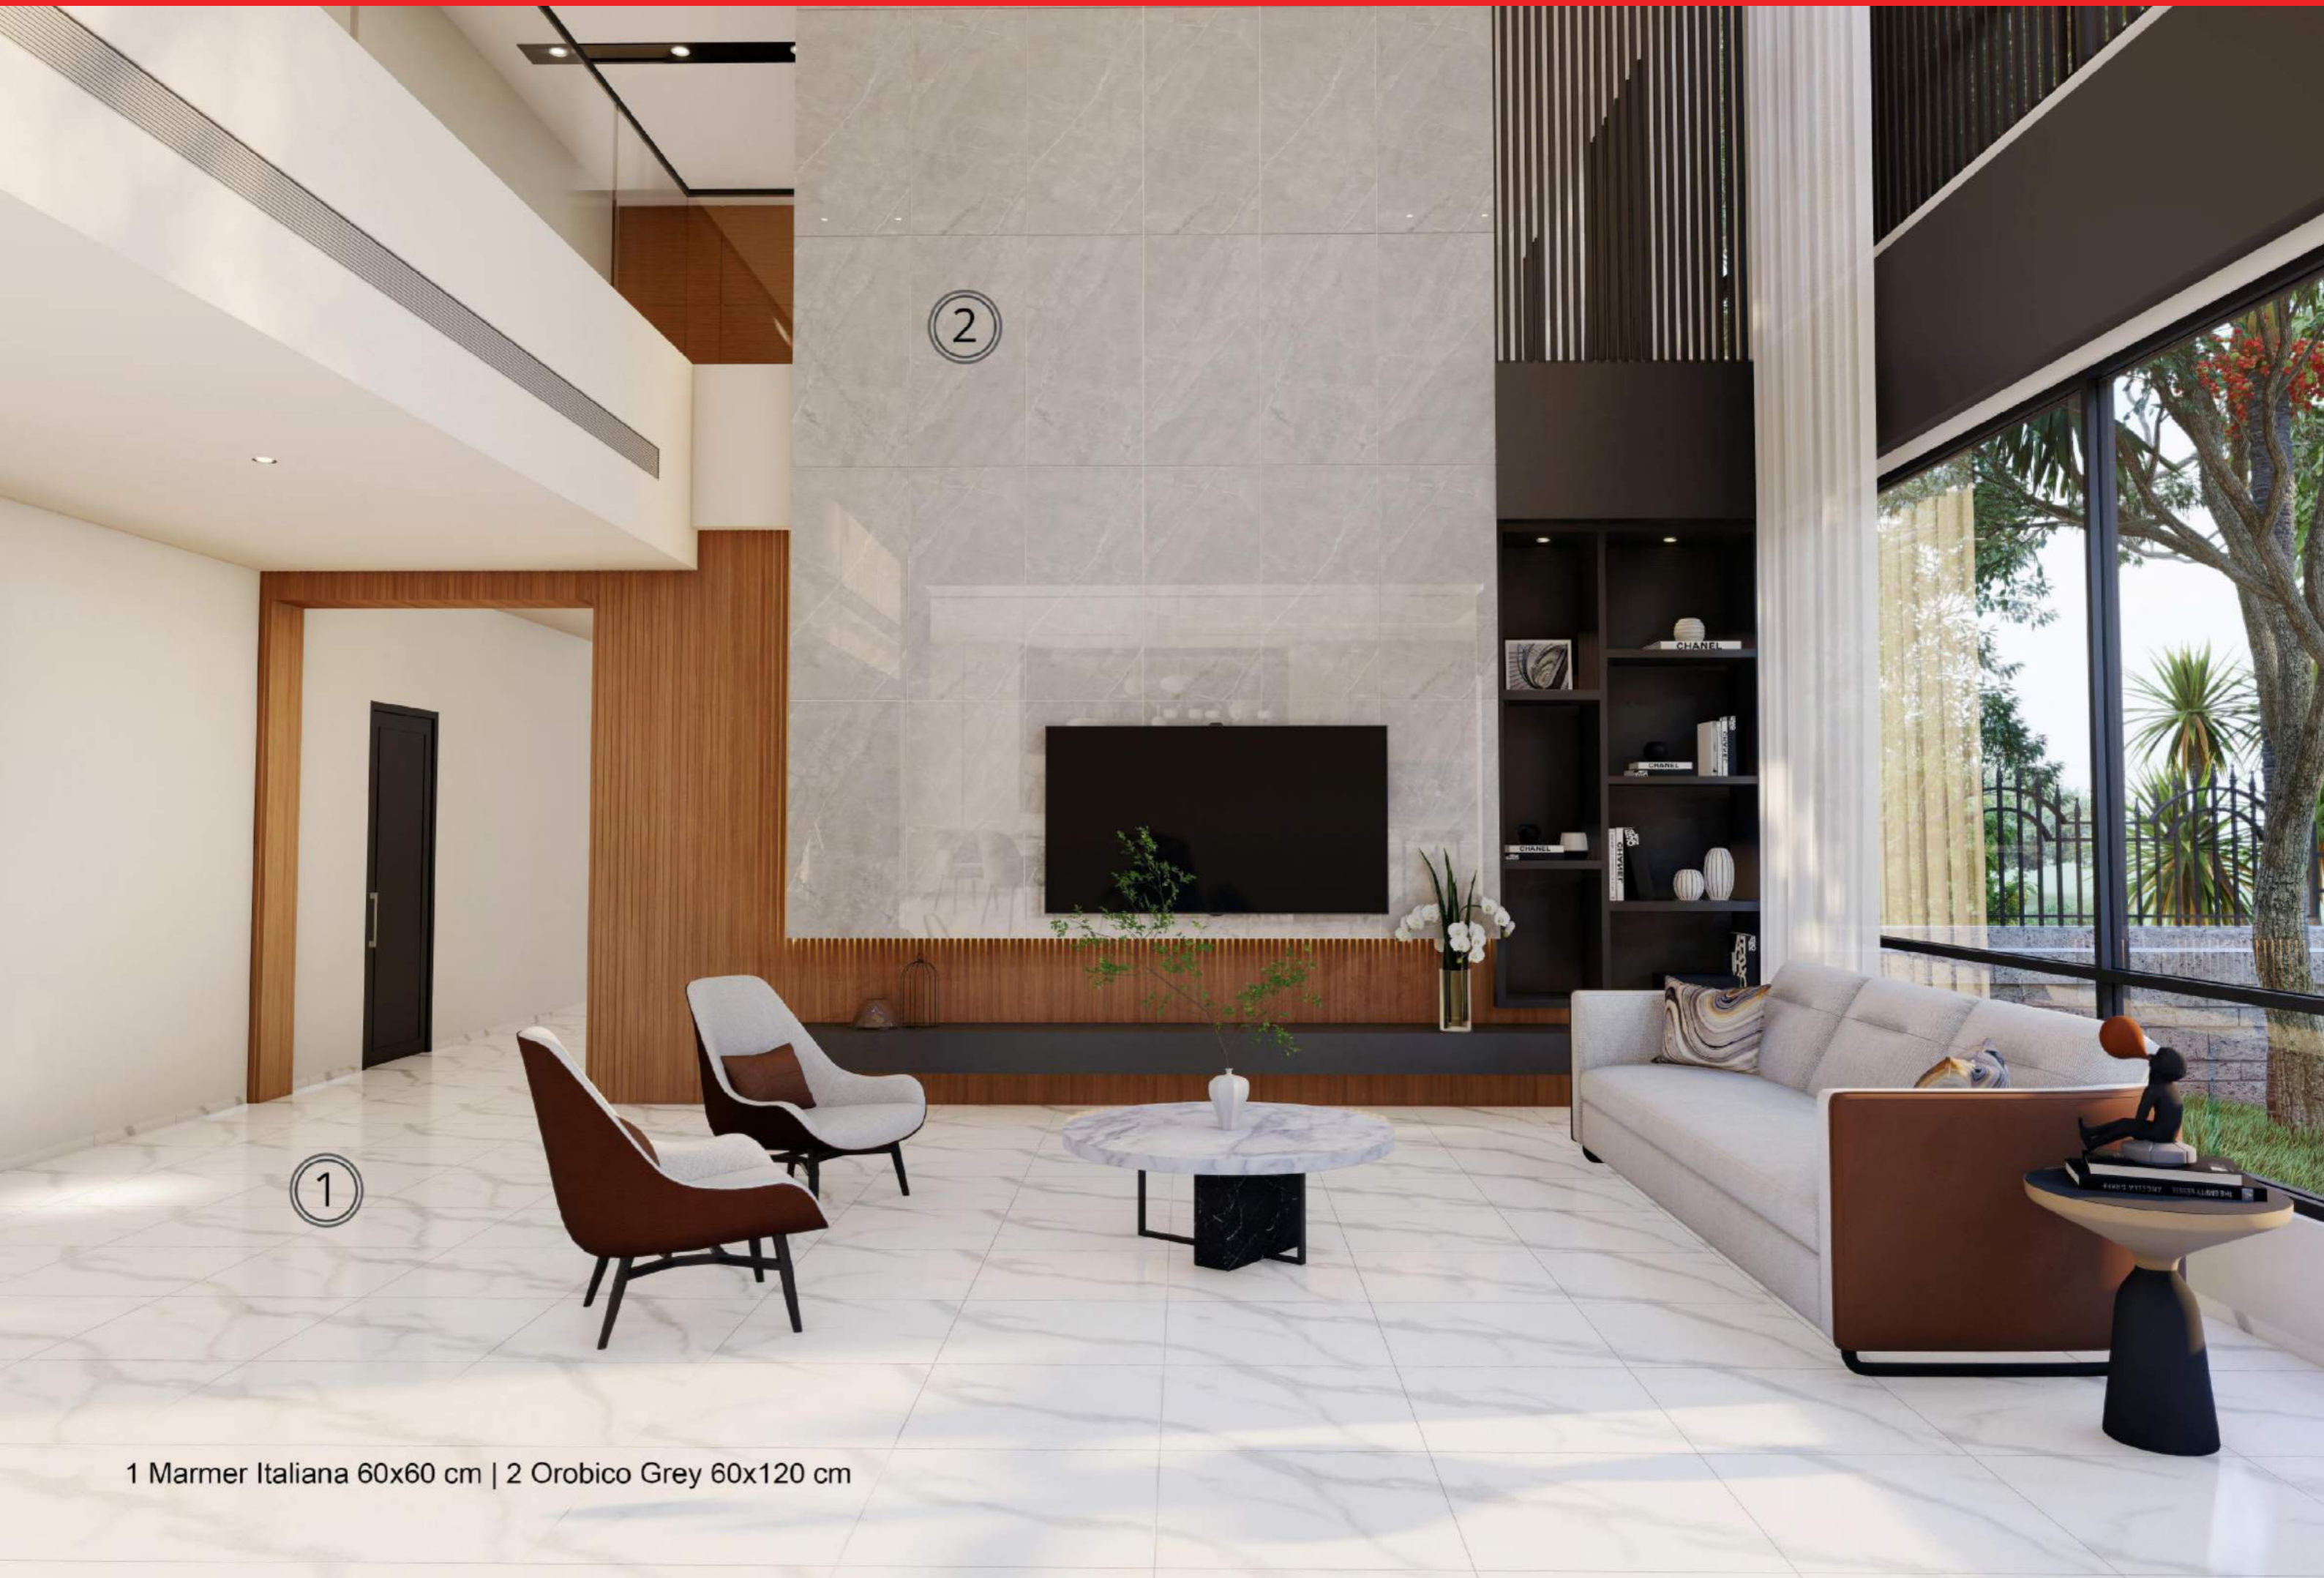

Shading Mapping

Eco Friendly Product

SNI ISO 9001 : 2008

1

2

1 Marmer Italiana 60x60 cm | 2 Orobico Grey 60x120 cm

BIG SLAB

The design possibilities are endless. Imagine a tiled space with amazing virtually. Imagine limitless possibilities for your surfaces and unparalleled flexibility for any kind of applications. Heat resistance, recyclable, light weight, durable and easy to clean. Big Slab Tile is the best answer to the most challenging architectural and interior design needs.