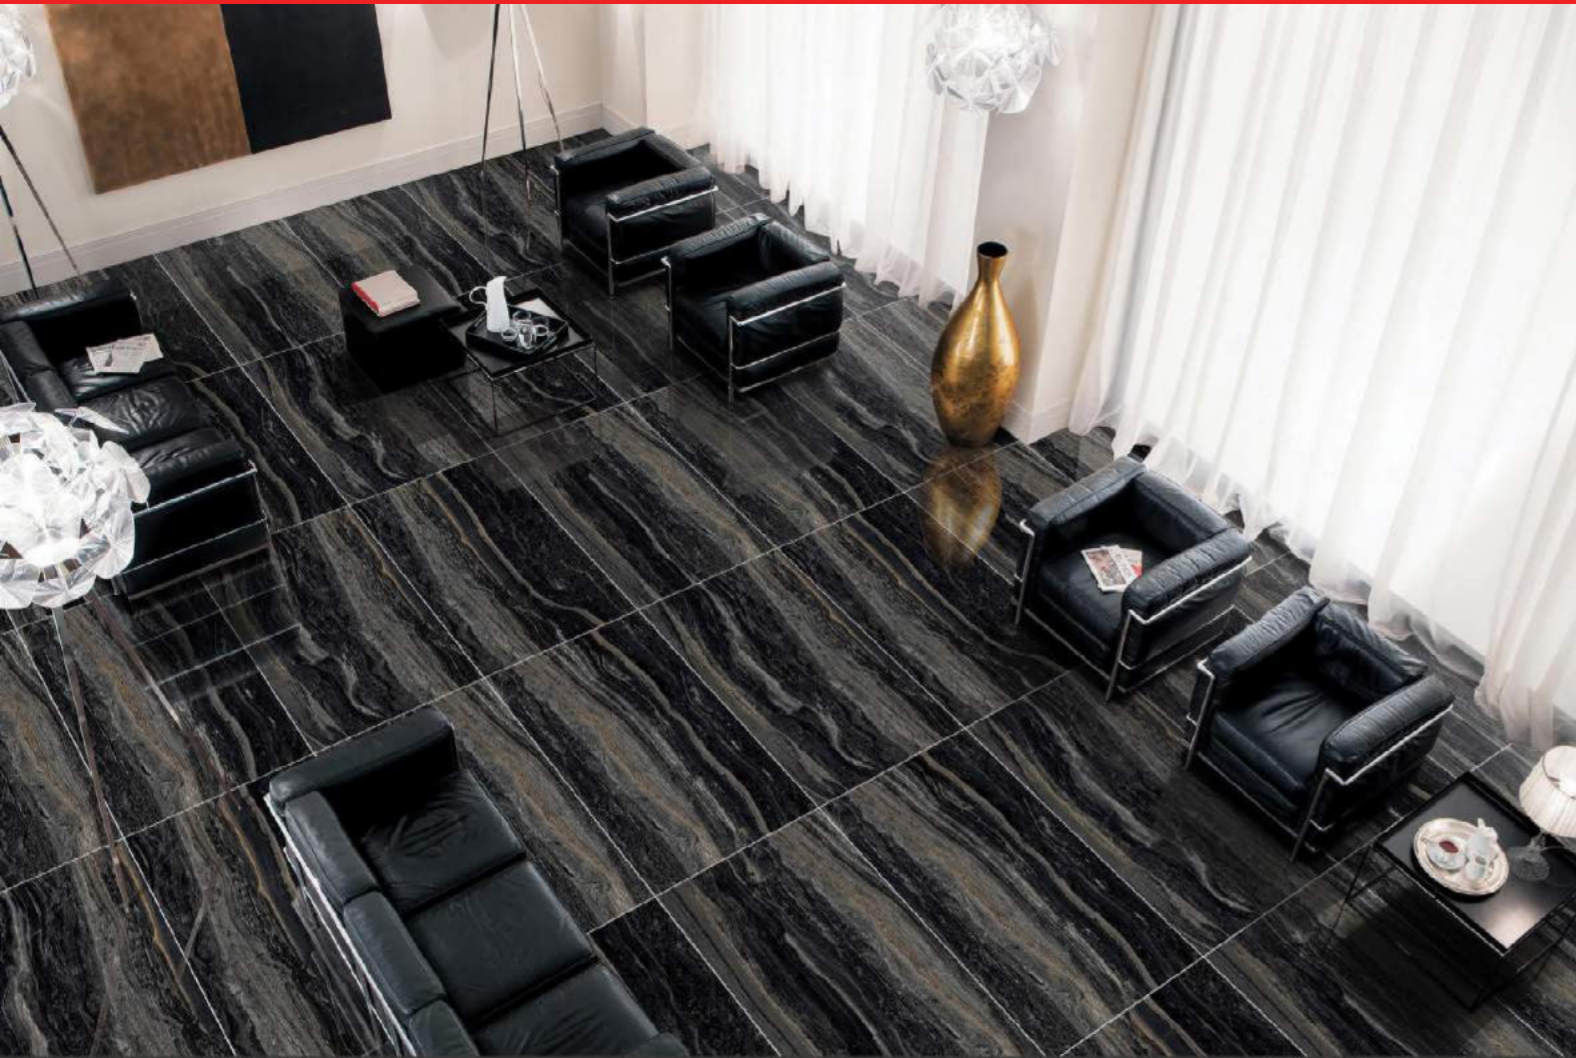

Glazed Polished
90 x 180 cm

Available in 5 Faces

CELIO CREAM
Glazed Polished & Matt
120 x 240 cm

Available in 3 Faces

AMARO GREY
Glazed Polished
& Matt
120 x 240 cm
Available in 2 Faces

ASHFORD BLACK

Glazed Polished
120 x 240 cm