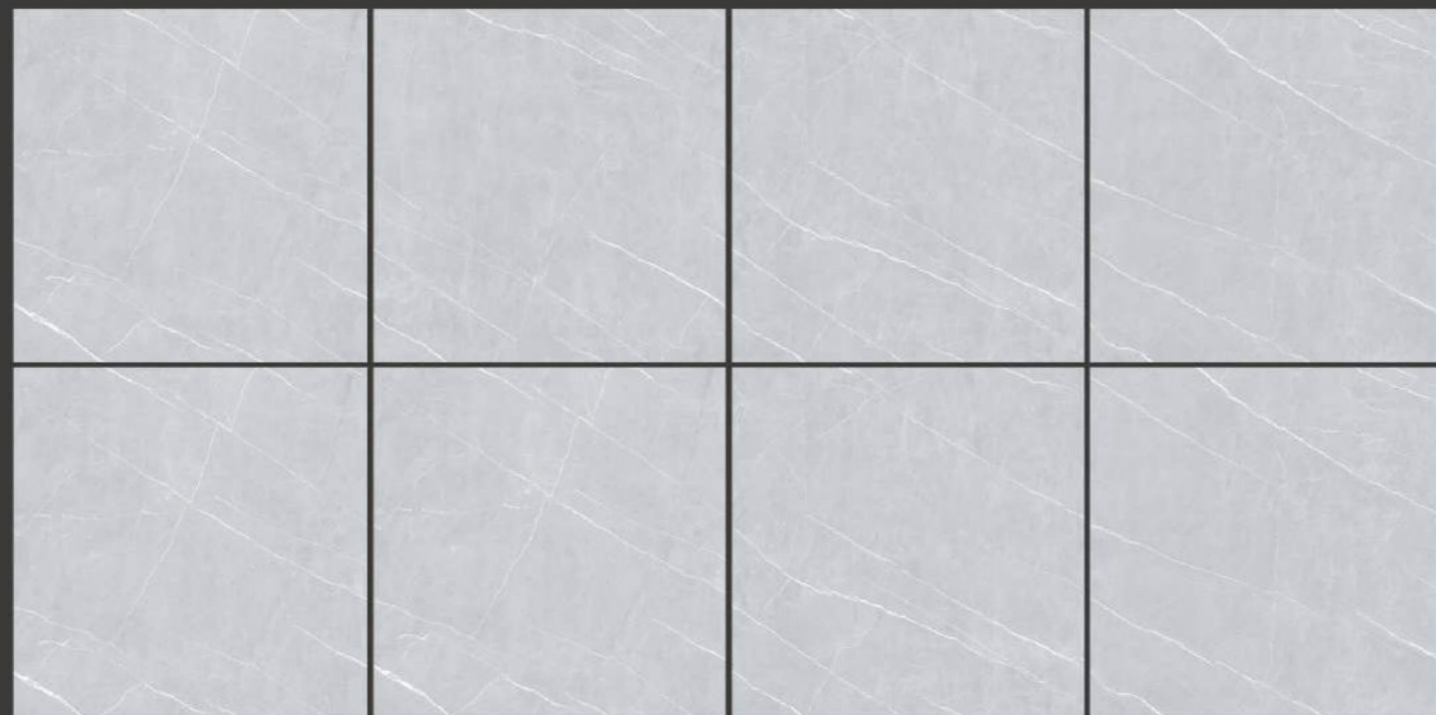

PORTO DARK GREY
Glazed Polished
60 x 60 cm

LUCA LIGHT GREY
Glazed Polished
60 x 60 cm

LUCA DARK GREY
Glazed Polished
60 x 60 cm

RANDOM CONNECTED PATTERN

Black Monte
60 x 60 cm

DUERO GREY Glazed Polished 60 x 60 cm | 80 x 80 cm