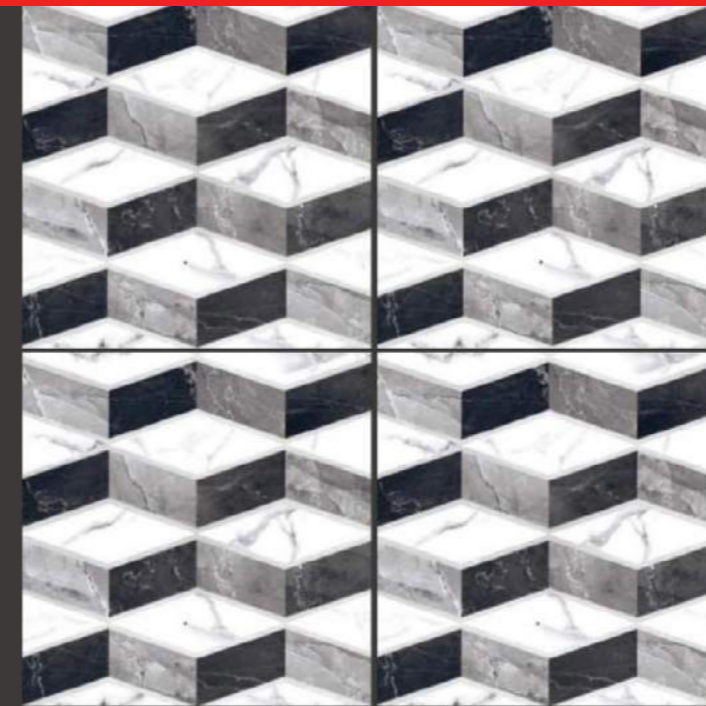

DECOR DESIGN

Enhance Your Space

GUIDO 3D DECOR
Glazed Polished
60 x 60 cm