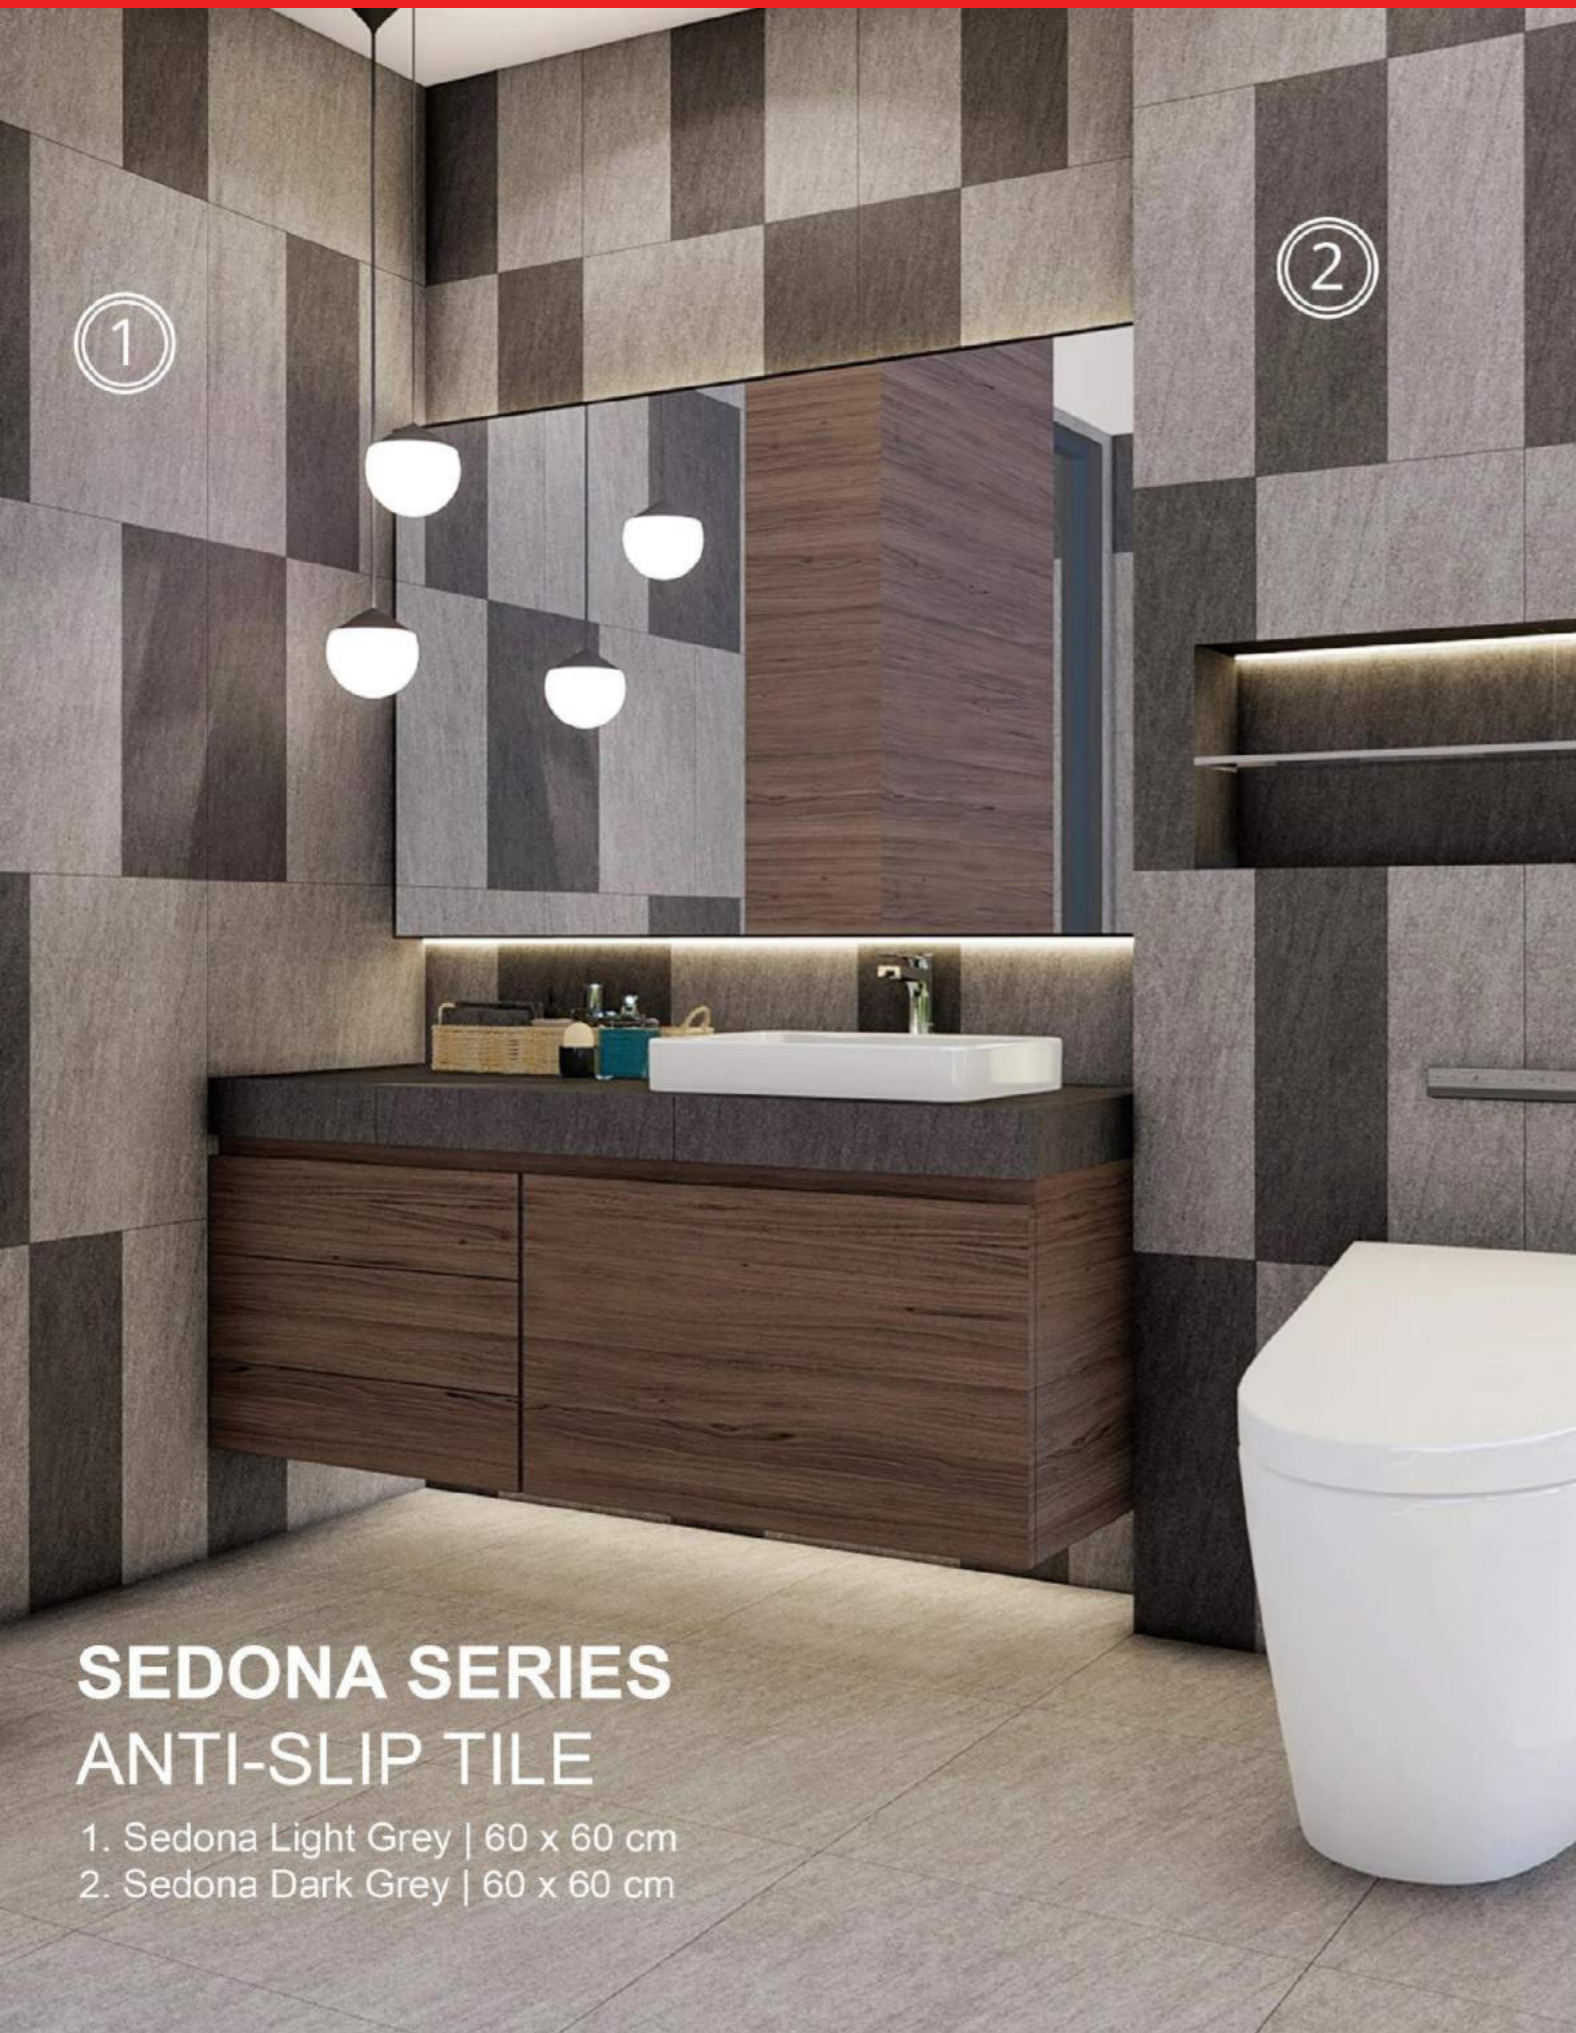

SEDONA SERIES ANTI-SLIP TILE

1. Sedona Light Grey | 60 x 60 cm
2. Sedona Dark Grey | 60 x 60 cm