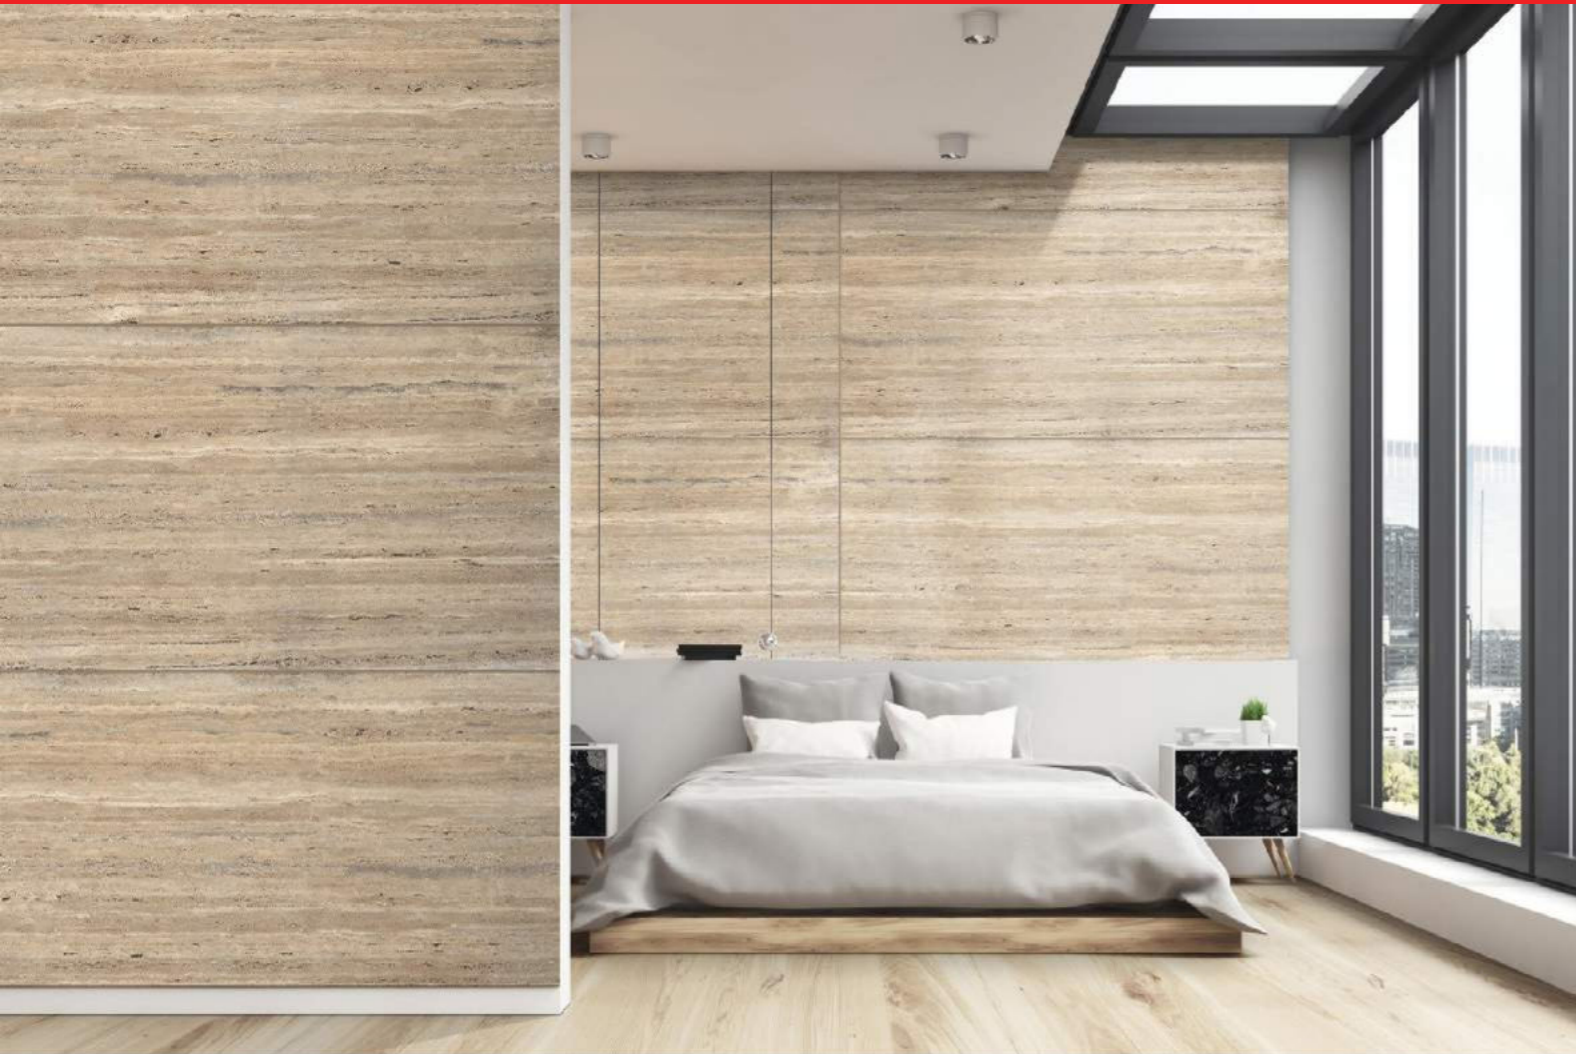

Available in 3 Faces