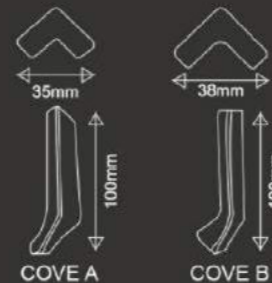

PLINT

10 x 60 | 15 x 60 | 10 x 80
20 x 120 | 30 x 120

BULLNOSE

10 x 60 | 15 X 60
10 X 80

BEVEL 2 SIDES

30 X 60 | 40 X 80

HOSPITAL PLINT

White Glossy & White Matt
Black Glossy & Black Matt
Cream Glossy & Cream Matt

BEVEL 4 SIDES

30 X 60 | 40 X 80

Extrusion Plint	
Height	10CM
Length	30CM
Radius	3CM

*For special cutting & accessories product please contact our sales representatives & type available

TECHNICAL SPECIFICATION