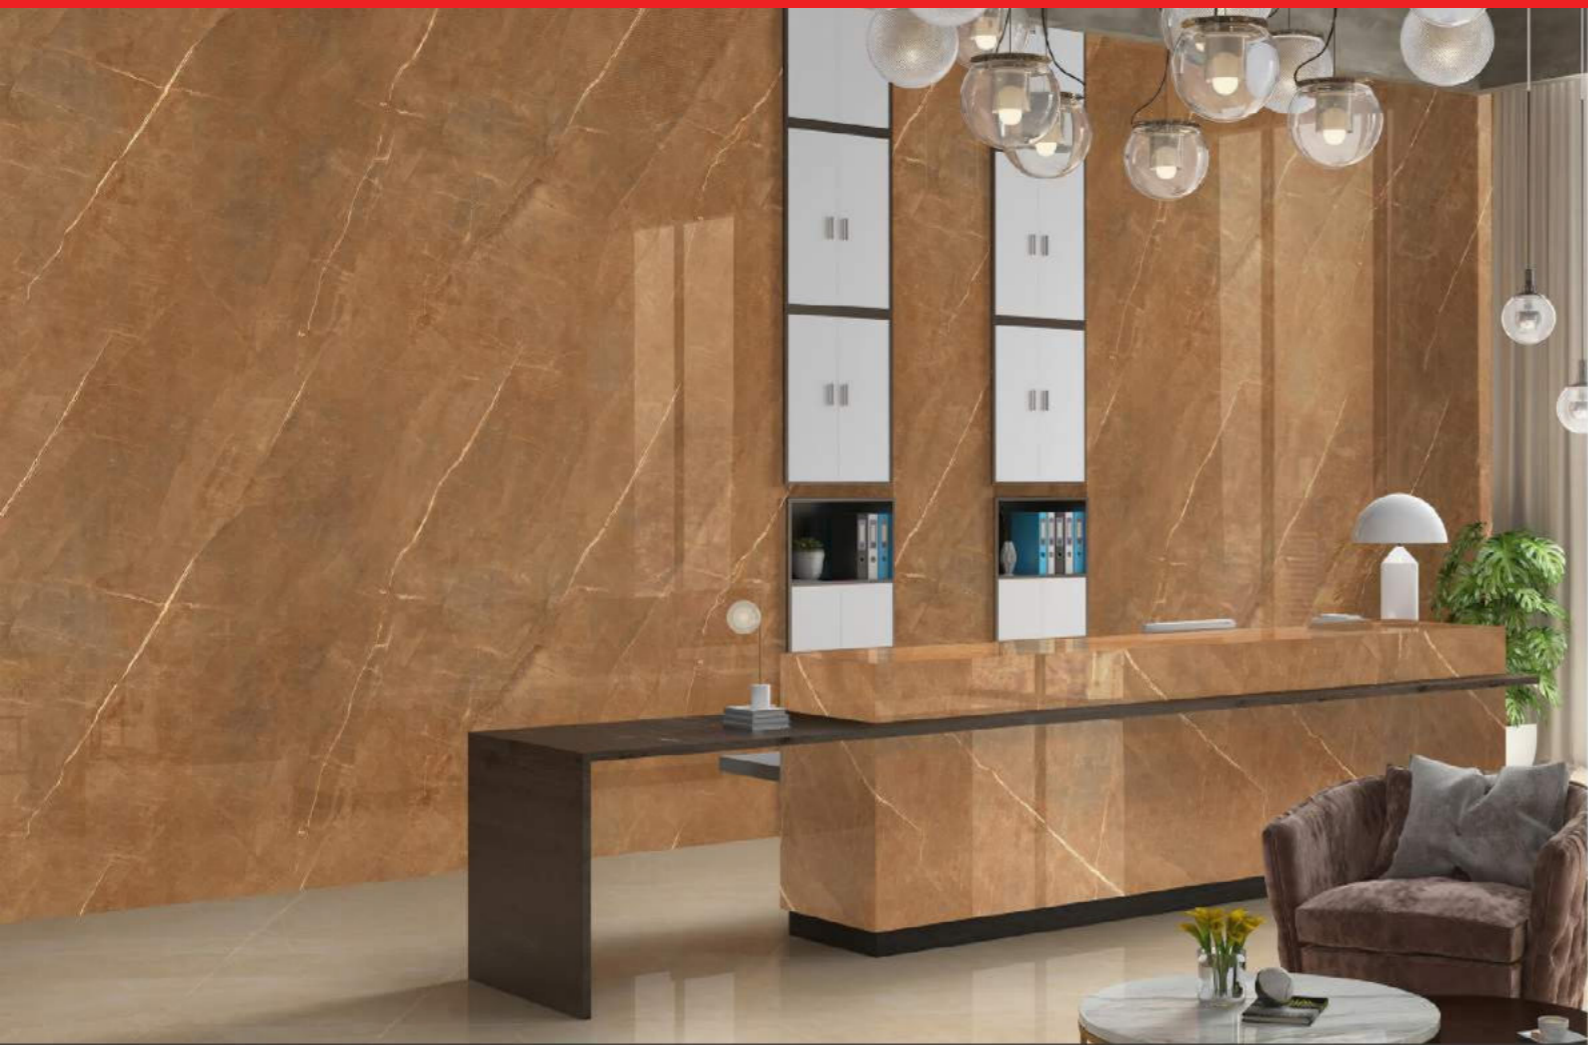

CARLOS DARK GREY Glazed Polished 60 x 60 cm | 80 x 80 cm | 60 x 120 cm

BLACK MONTE Glazed Polished 60 x 60 cm

ATLAS WHITE Glazed Polished 100 x 100 cm | 60 x 120 cm

GOBI GREY Glazed Polished 60 x 120 cm

ATACAMA BEIGE Glazed Polished 60 x 120 cm