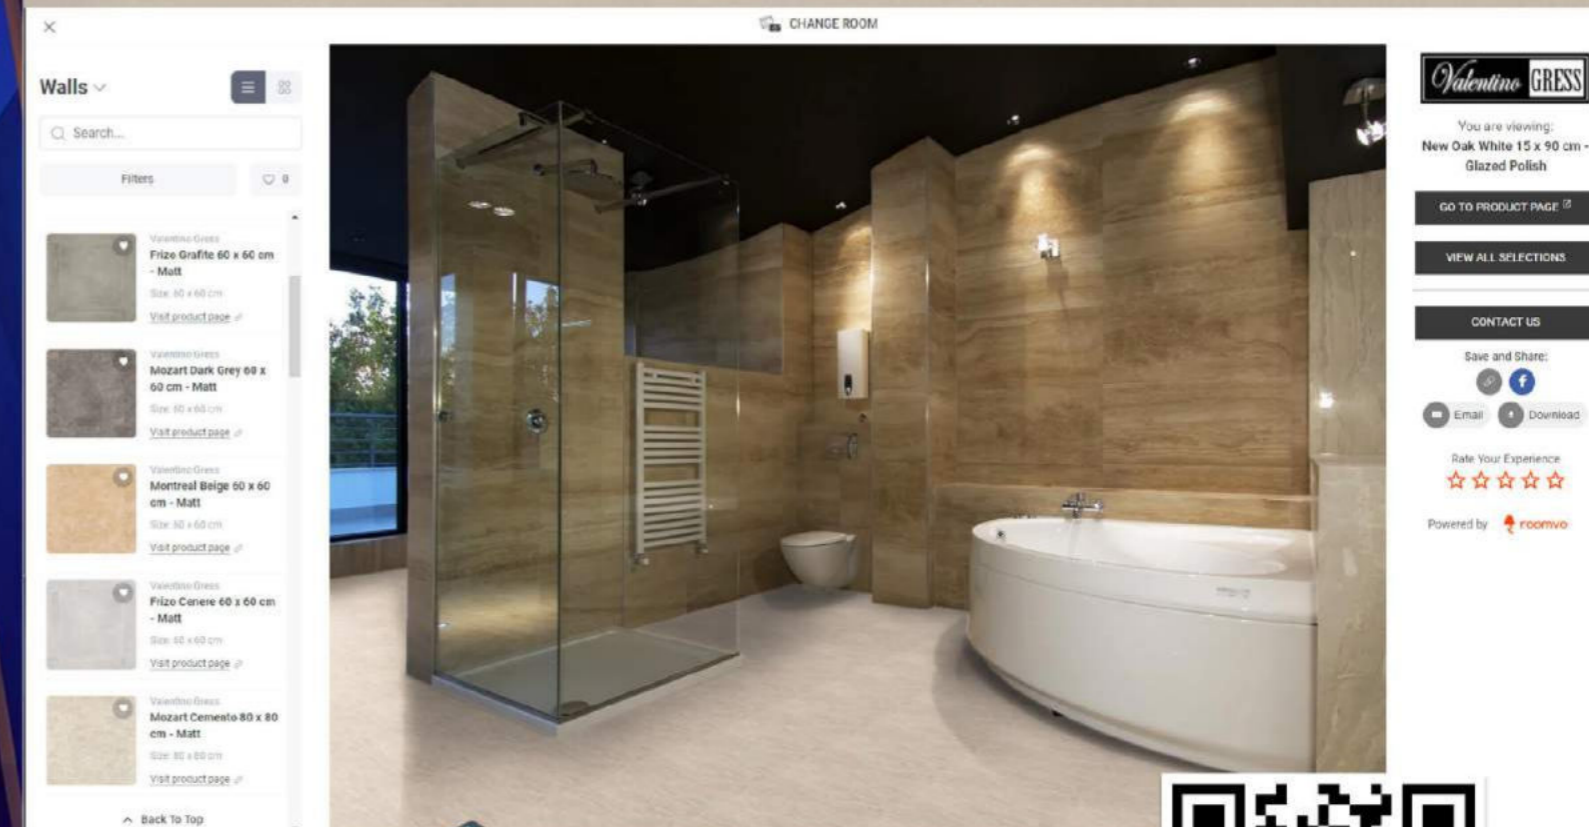

LOUISE BARTILE GREY
Structured
30 x 30 cm

LOUISE TACTILE GREY
Structured
30 x 30 cm

LOUISE BARTILE BLACK
Structured
30 x 30 cm

LOUISE TACTILE BLACK
Structured
30 x 30 cm

Valentino Gress was awarded
"Favorite Brand-Ceramic/Homogenous Tiles"
by Golden Property Awards The People's Choice 2022

DESIGN YOUR SPACE

You can try to design your space! Use the Virtual Room visualizer and try our products in your space. You can take or upload photos and replace floors and walls with Valentino Gress products.