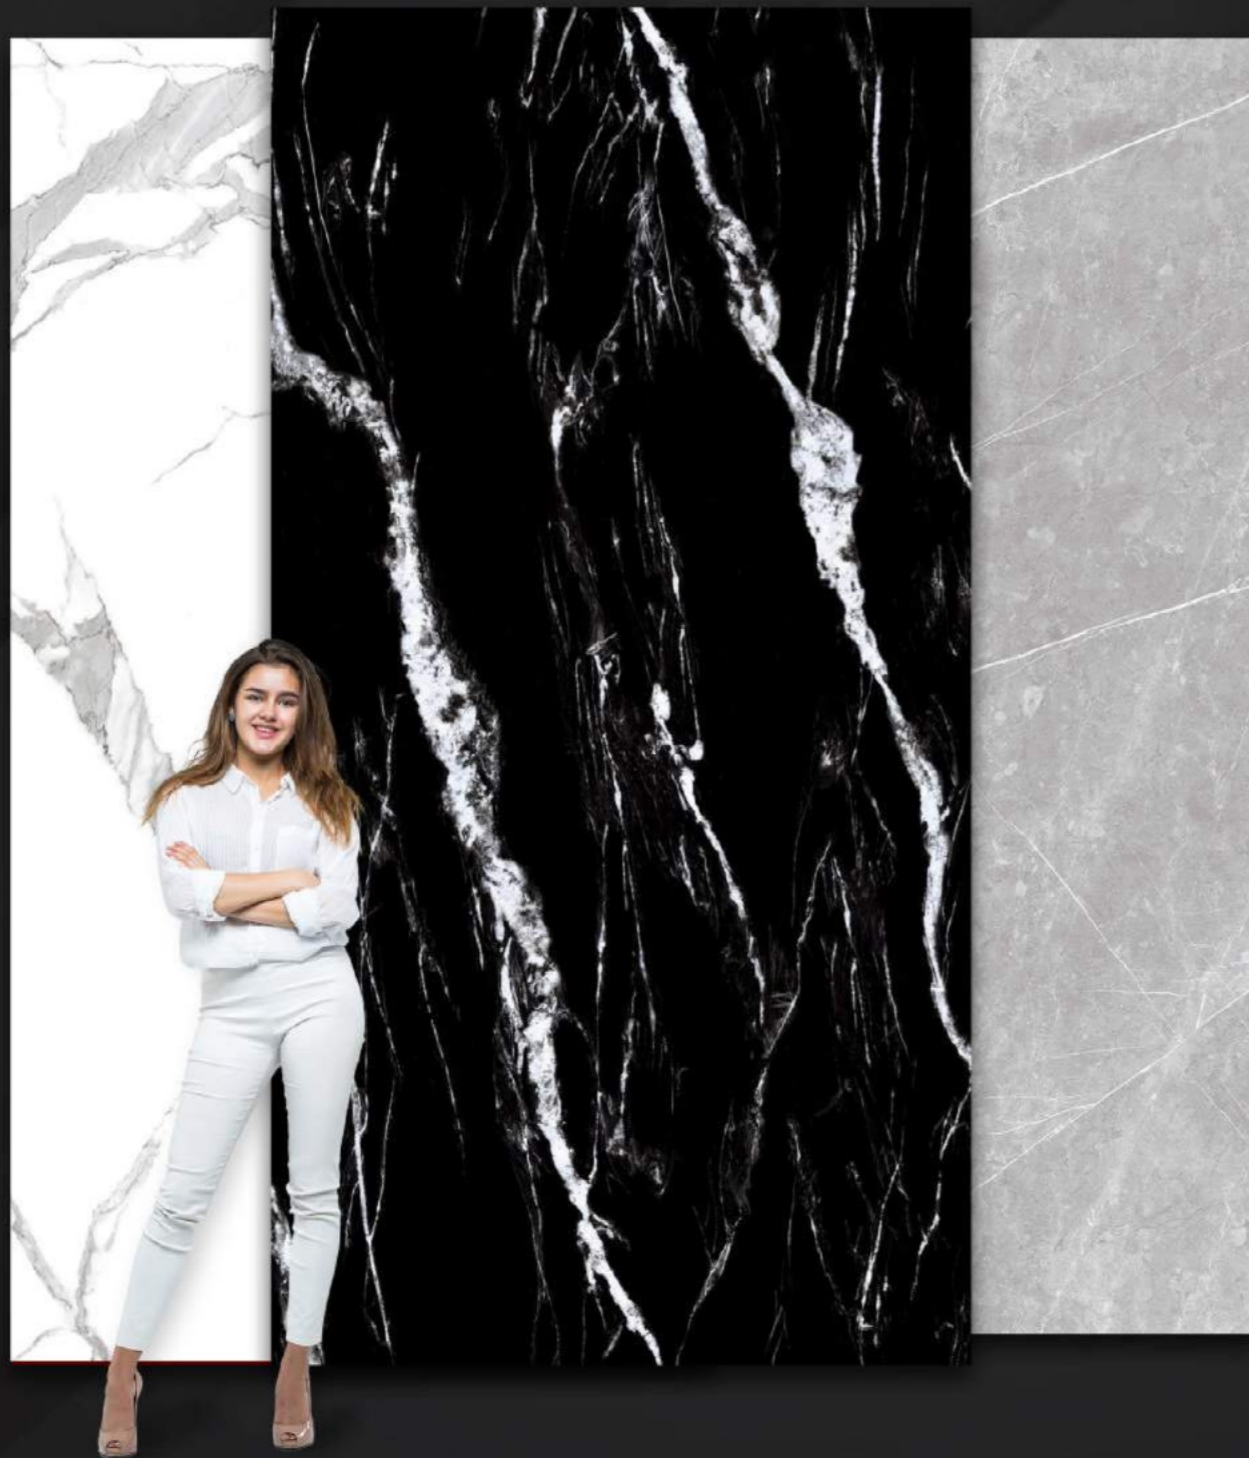

Shading Mapping

Eco Friendly Product

SNI ISO 9001 : 2008

1

2

1 Marmer Italiana 60x60 cm | 2 Orobico Grey 60x120 cm

BIG SLAB

The design possibilities are endless. Imagine a tiled space with amazing virtually. Imagine limitless possibilities for your surfaces and unparalleled flexibility for any kind of applications. Heat resistance, recyclable, light weight, durable and easy to clean. Big Slab Tile is the best answer to the most challenging architectural and interior design needs.