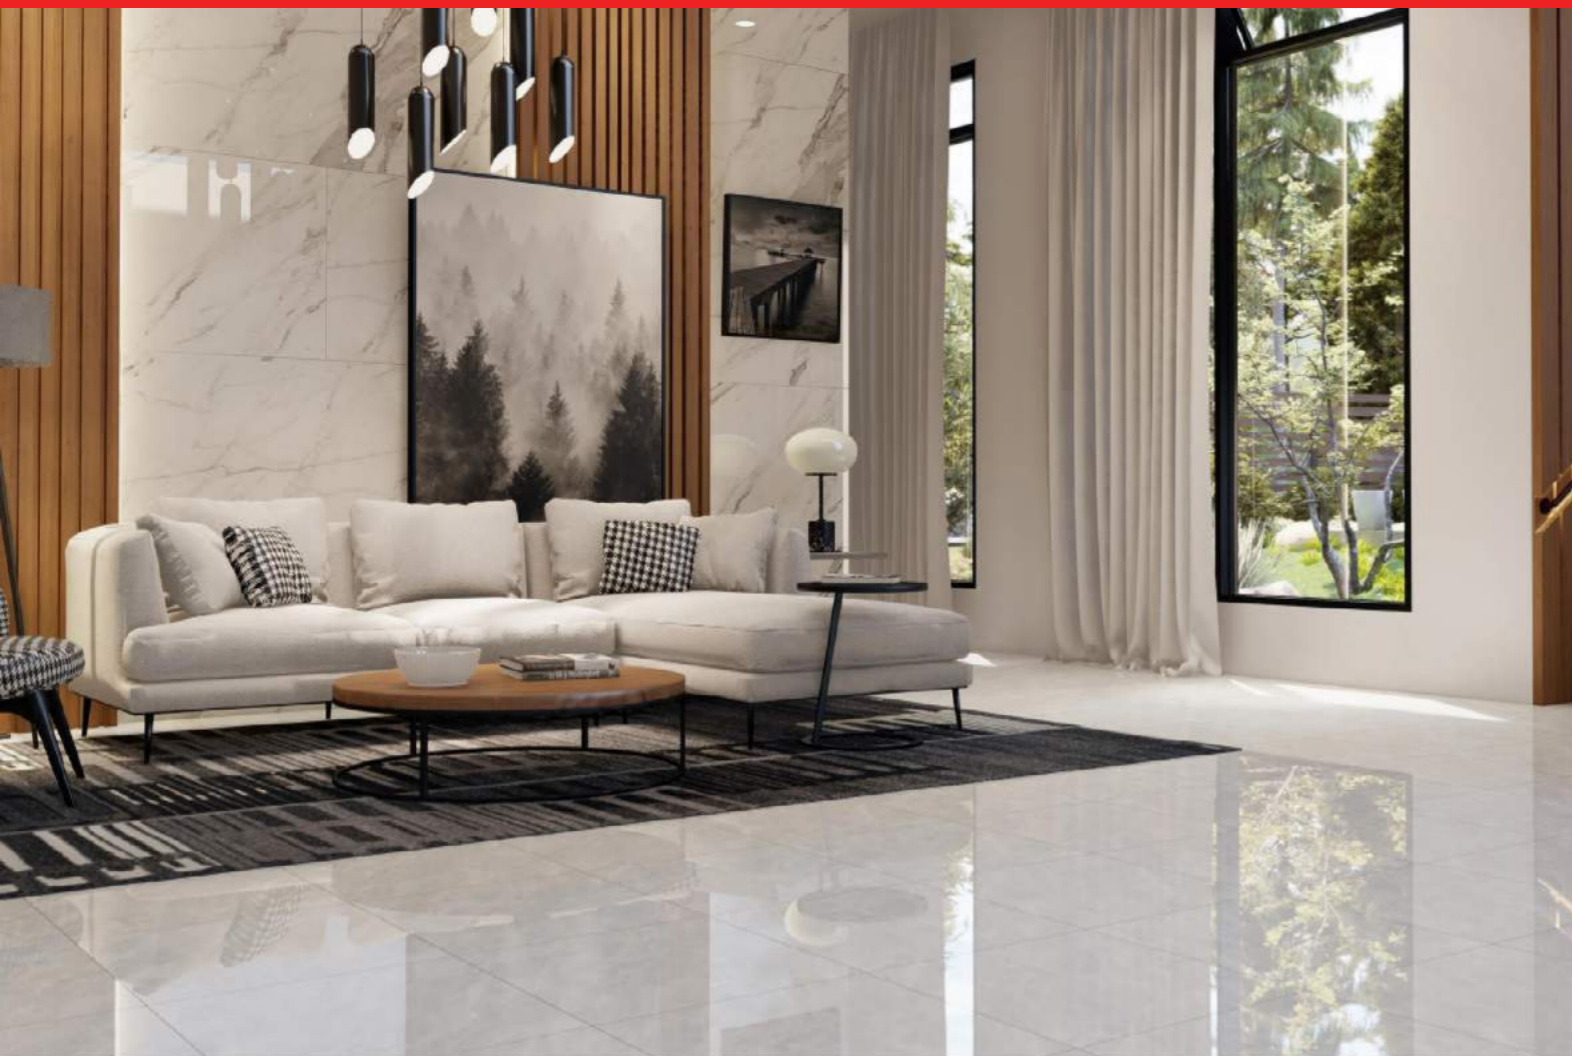

NEW

BONITA GREY

Glazed Polished

60 x 60 cm

80 x 80 cm

Available in 3 Faces