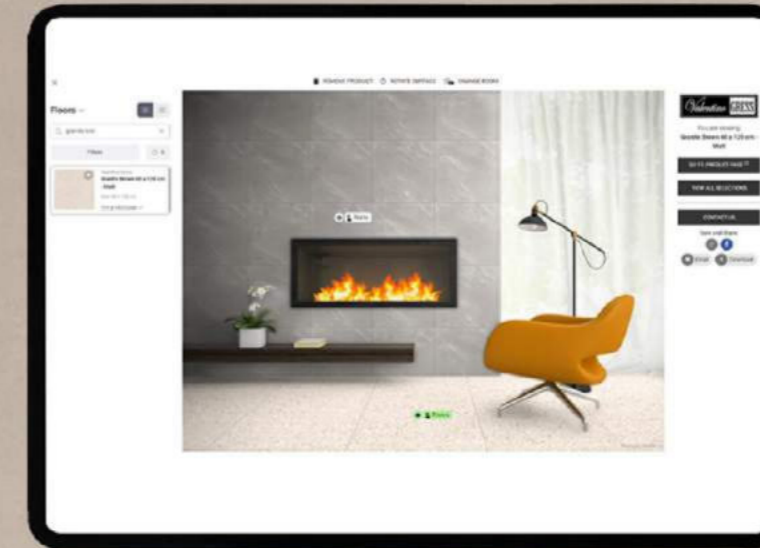

LOUISE BARTILE GREY
Structured
30 x 30 cm

LOUISE TACTILE GREY
Structured
30 x 30 cm

LOUISE BARTILE BLACK
Structured
30 x 30 cm

LOUISE TACTILE BLACK
Structured
30 x 30 cm

Valentino Gress was awarded
"Favorite Brand-Ceramic/Homogenous Tiles"
by Golden Property Awards The People's Choice 2022