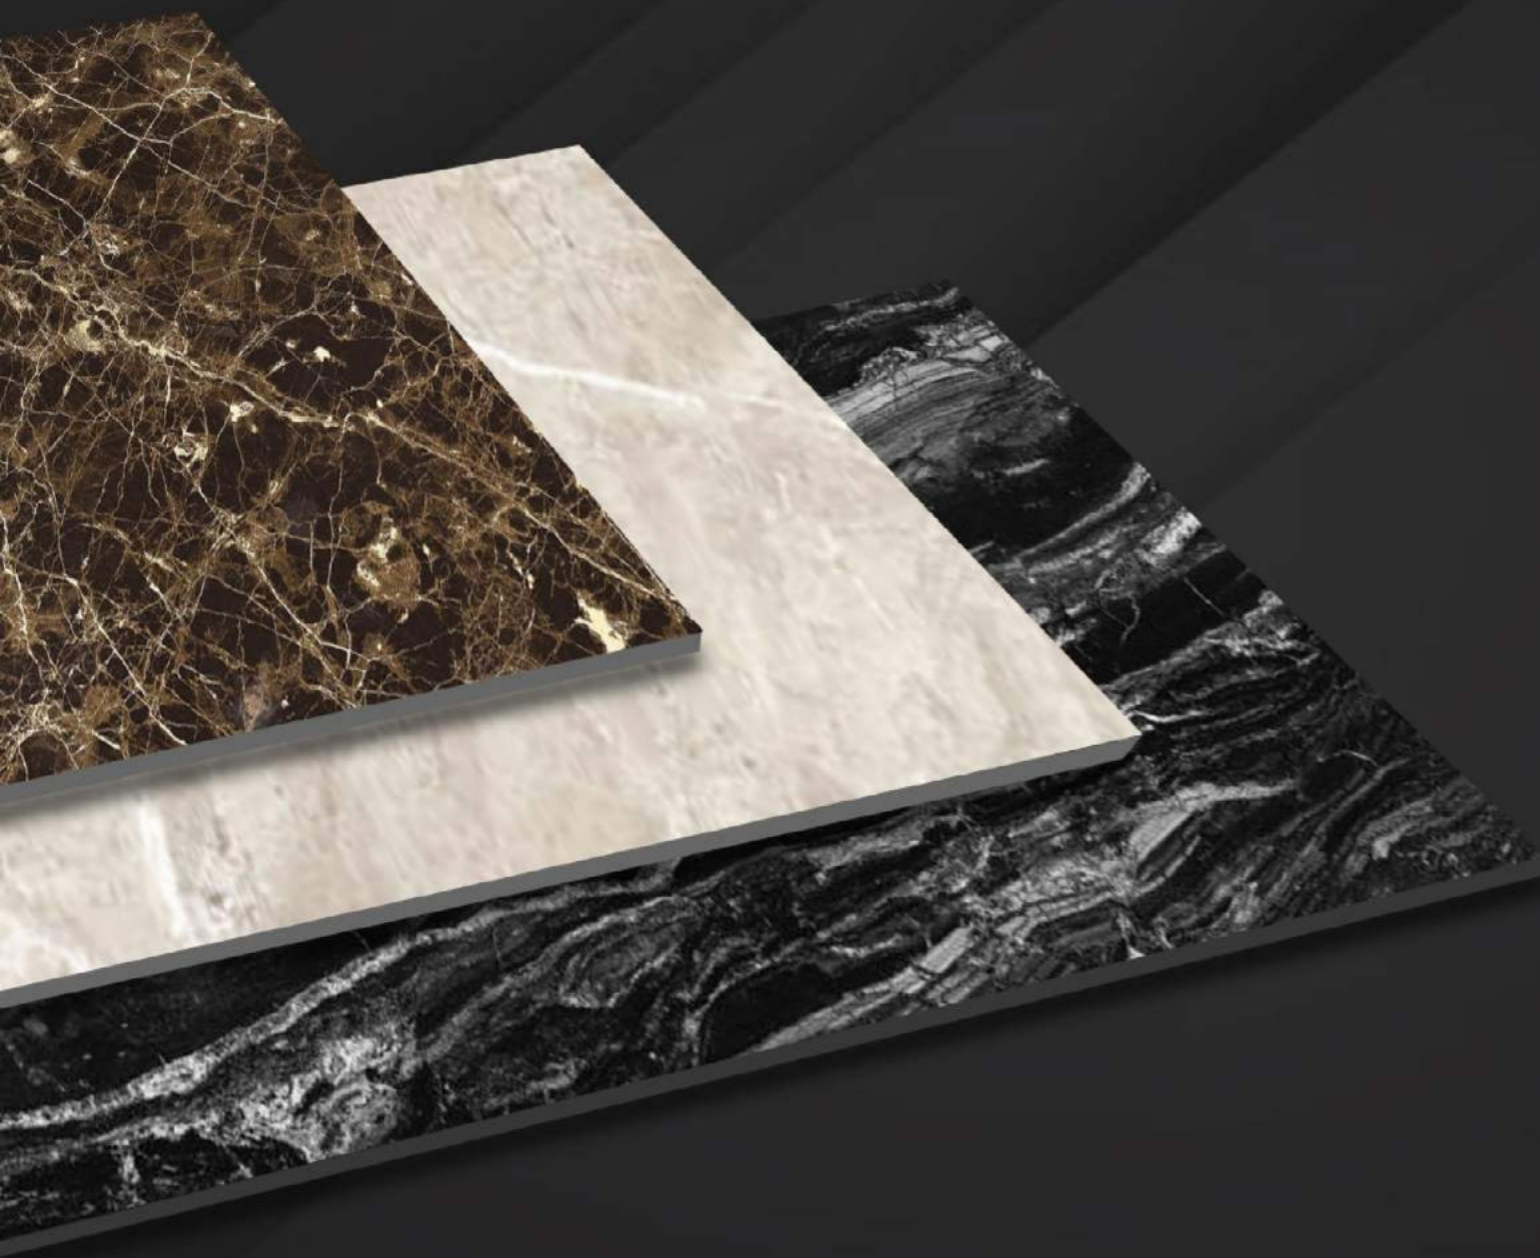

MARBLE

Feel The Beauty of Luxury with Us

Create a feeling of opulence and grandeur in your home with marble look tile. A truly exquisite tile, marble is extremely versatile and it's perfect for grand foyers and elegant living rooms.