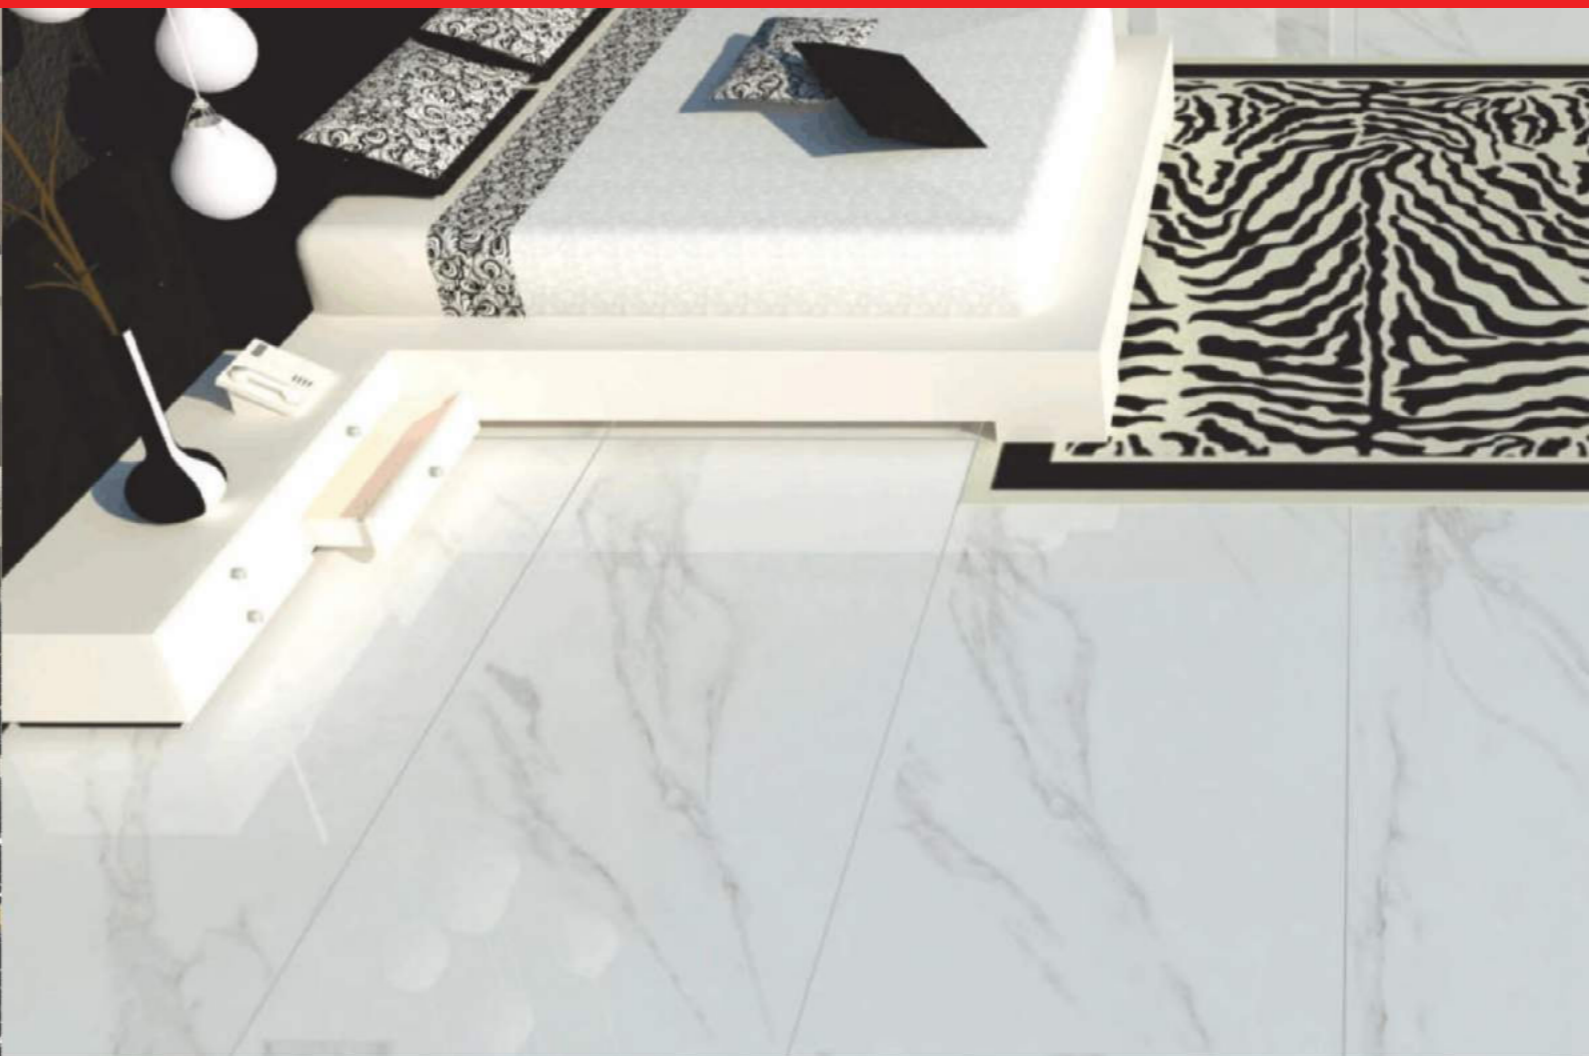

Available in 4 Faces

SAVIO CARRARA

Glazed Polished & Matt
120 x 240 cm

Available in 4 Faces

DEVONIAN BLACK

Glazed Polished
120 x 240 cm

Available in 2 Faces

ARCTIC STATUARIO