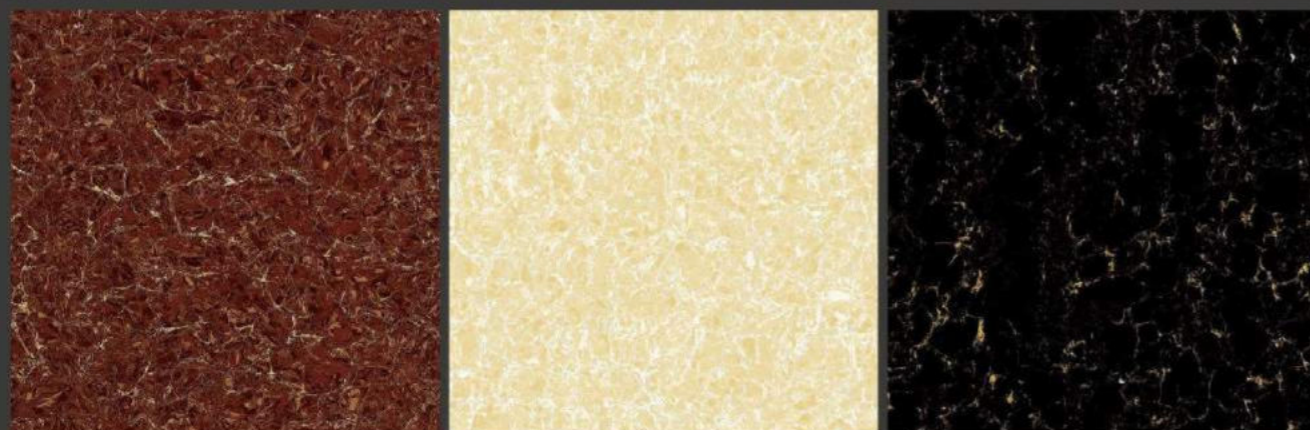

NEVADA DARK BROWN

Unglazed Polished
60 x 60 cm

Single Faces

NEVADA MED CREAM

Unglazed Polished
60 x 60 cm

Single Faces

NEVADA BLACK

Unglazed Polished
60 x 60 cm

Single Faces