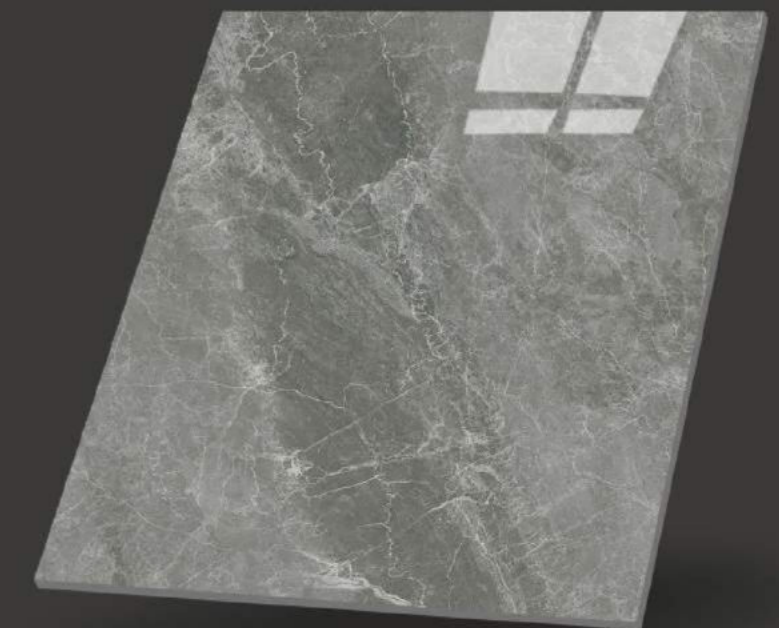

NEW

ONYX LIGHT CREAM

Glazed Polished
60 x 60 cm
80 x 80 cm

Available in 3 Faces

NEW

TUNDRA GREY

Glazed Polished
60 x 60 cm
80 x 80 cm

Available in 5 Faces