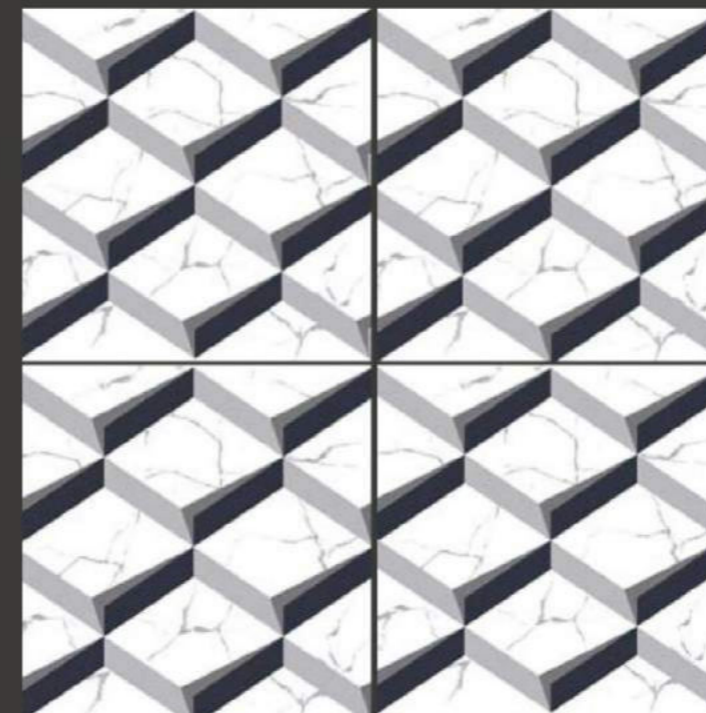

3D ARNO
Glazed Polished
60 x 60 cm

DECOR DESIGN

Enhance Your Space

GUIDO 3D DECOR
Glazed Polished
60 x 60 cm

FABIO 3D DECOR
Glazed Polished
60 x 60 cm

ENZO 3D DECOR
Glazed Polished
60 x 60 cm

VERSACE DECOR
Glazed Polished
60 x 60 cm