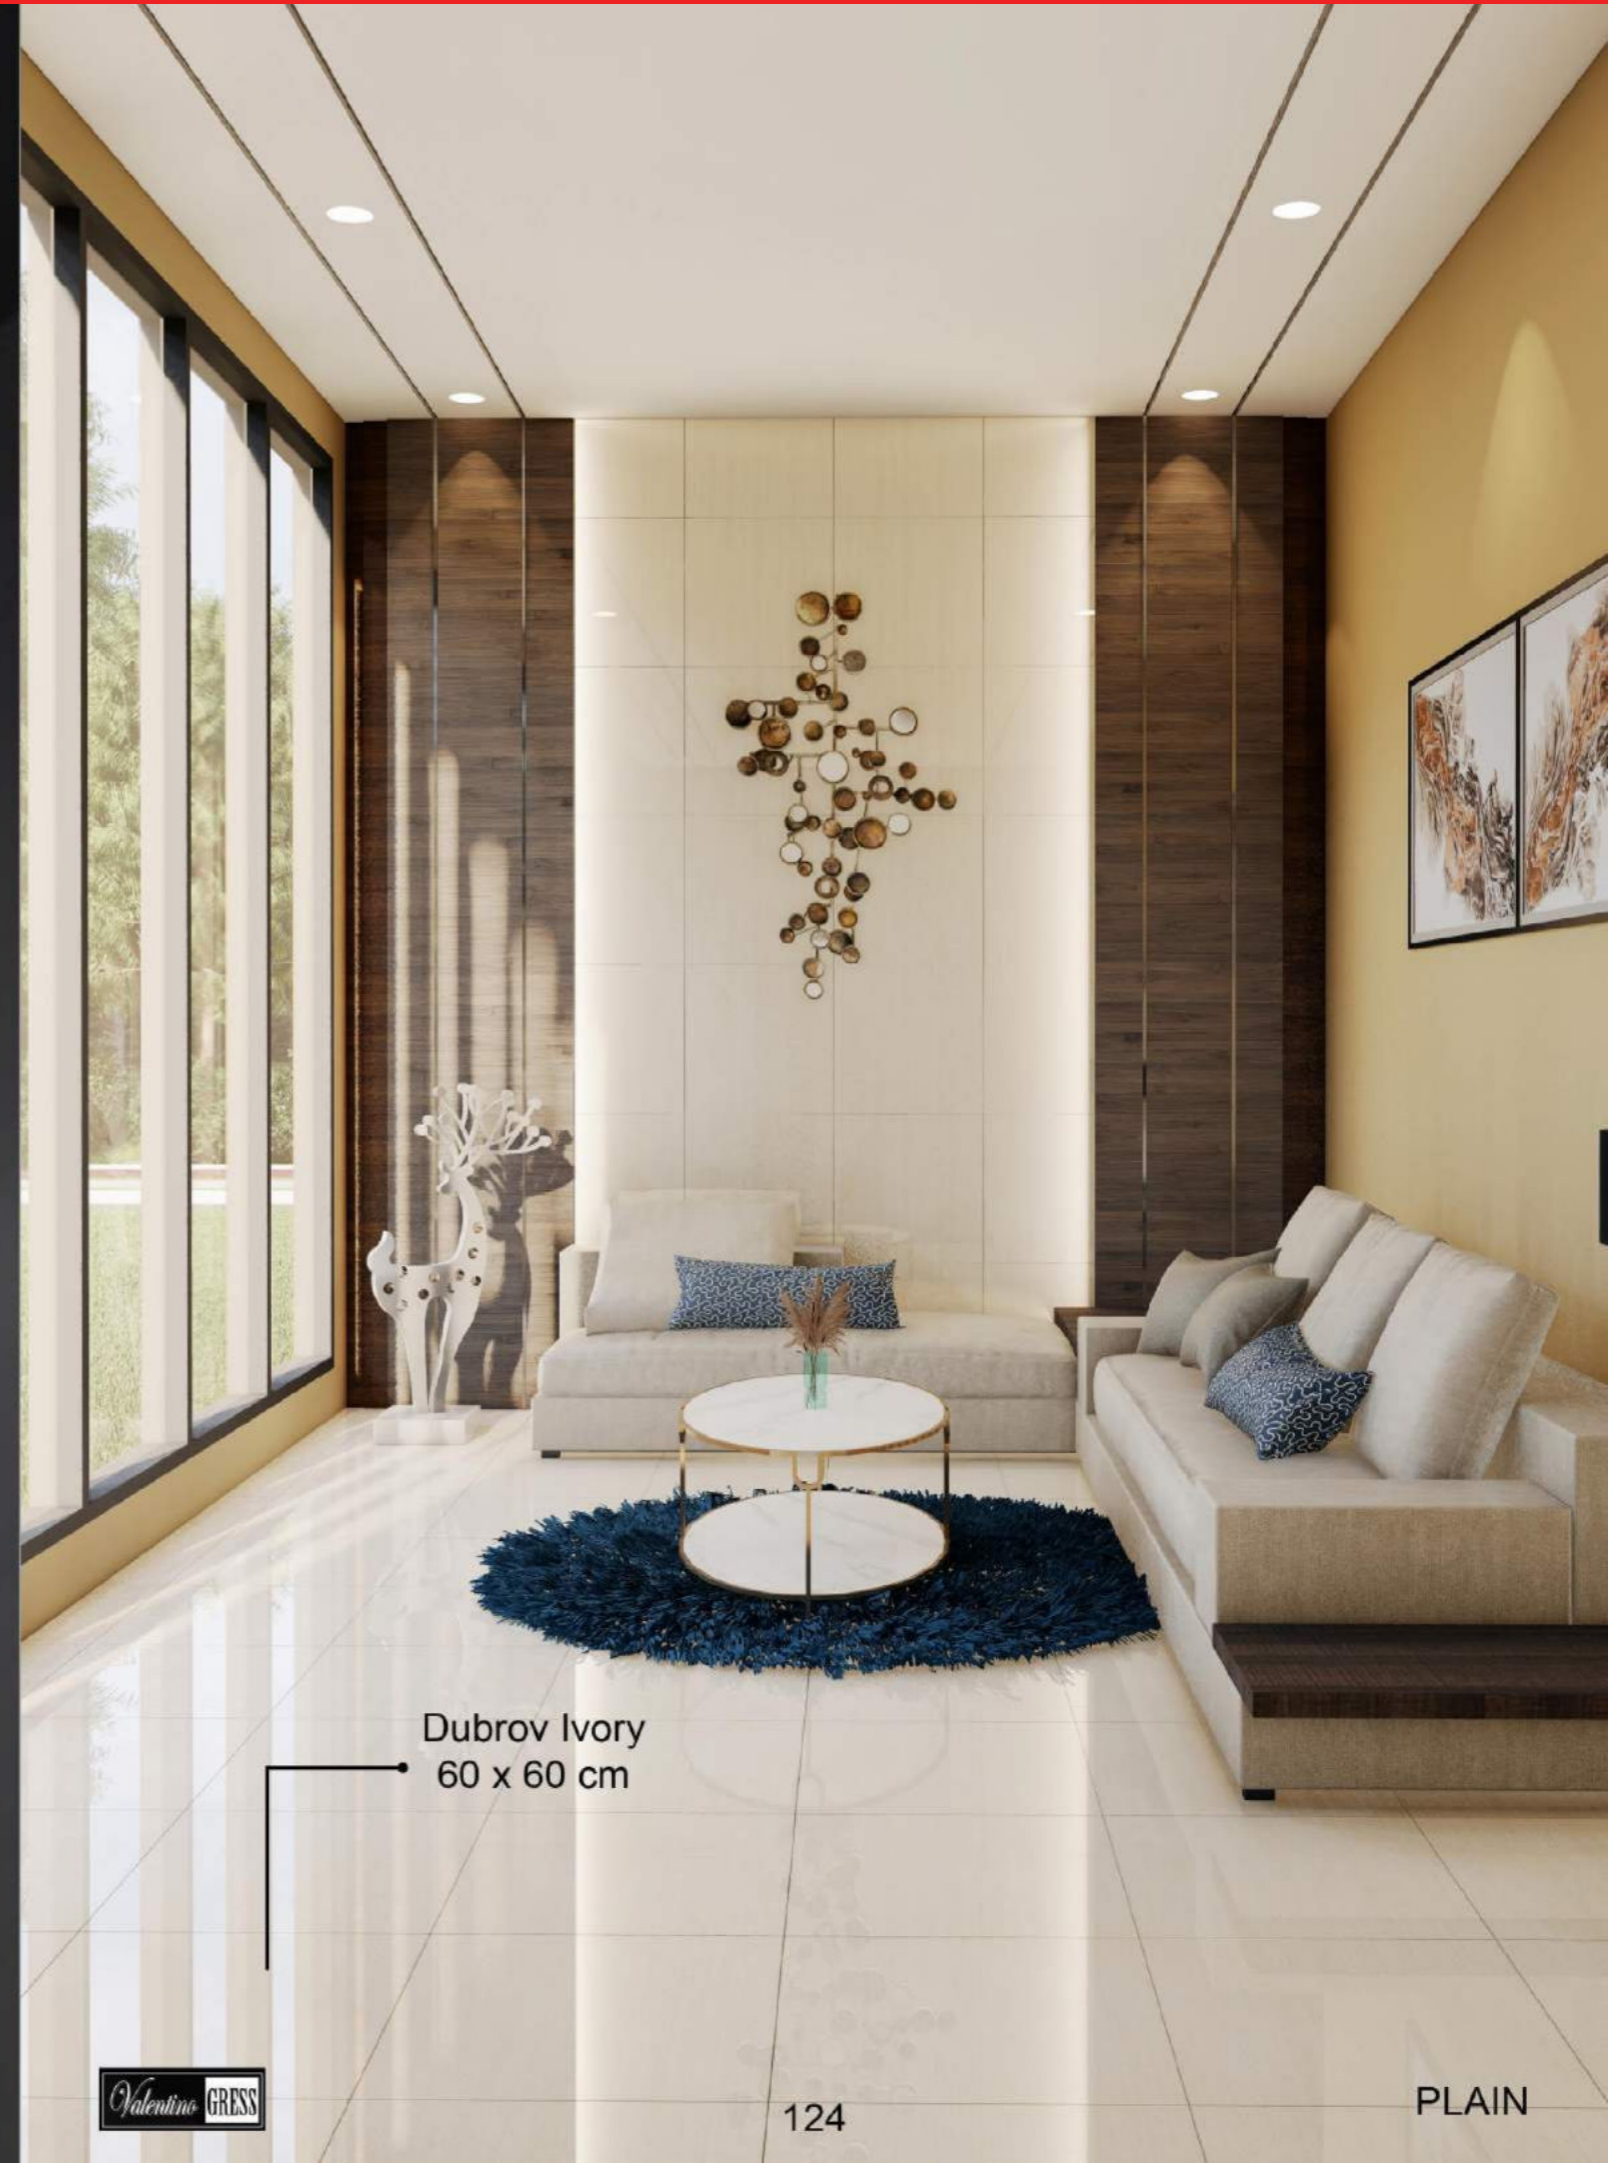

LAVA MOCA Random Design Matt 60 x 60 cm 
LAVA MARFIL Random Design Matt 60 x 60 cm 

VENETO CENERE Available in 6 Faces Matt 60 x 60 cm, 60 x 120 cm 
VENETO GRAFITE Available in 6 Faces Matt 60 x 60 cm, 60 x 120 cm 

2

1

1. Moonstone Black 60x60 cm | 2. Amaro Grey 120x240 cm

PLAIN

We Come Over to Your Dream

Make your design creations look simple, clean & modern with plain color tile, and it possesses the strenght and durability of porcelain tiles.

Dubrov Ivory
60 x 60 cm

SUPER WHITE
Glazed Polished
100 x 100

Single Faces

SUPER BLACK
Glazed Polished
80 x 80 cm
60 x 120 cm
100 x 100 cm

Single Faces

CLASSIC WHITE
Unglazed Polished
60 x 60 cm
80 x 80 cm