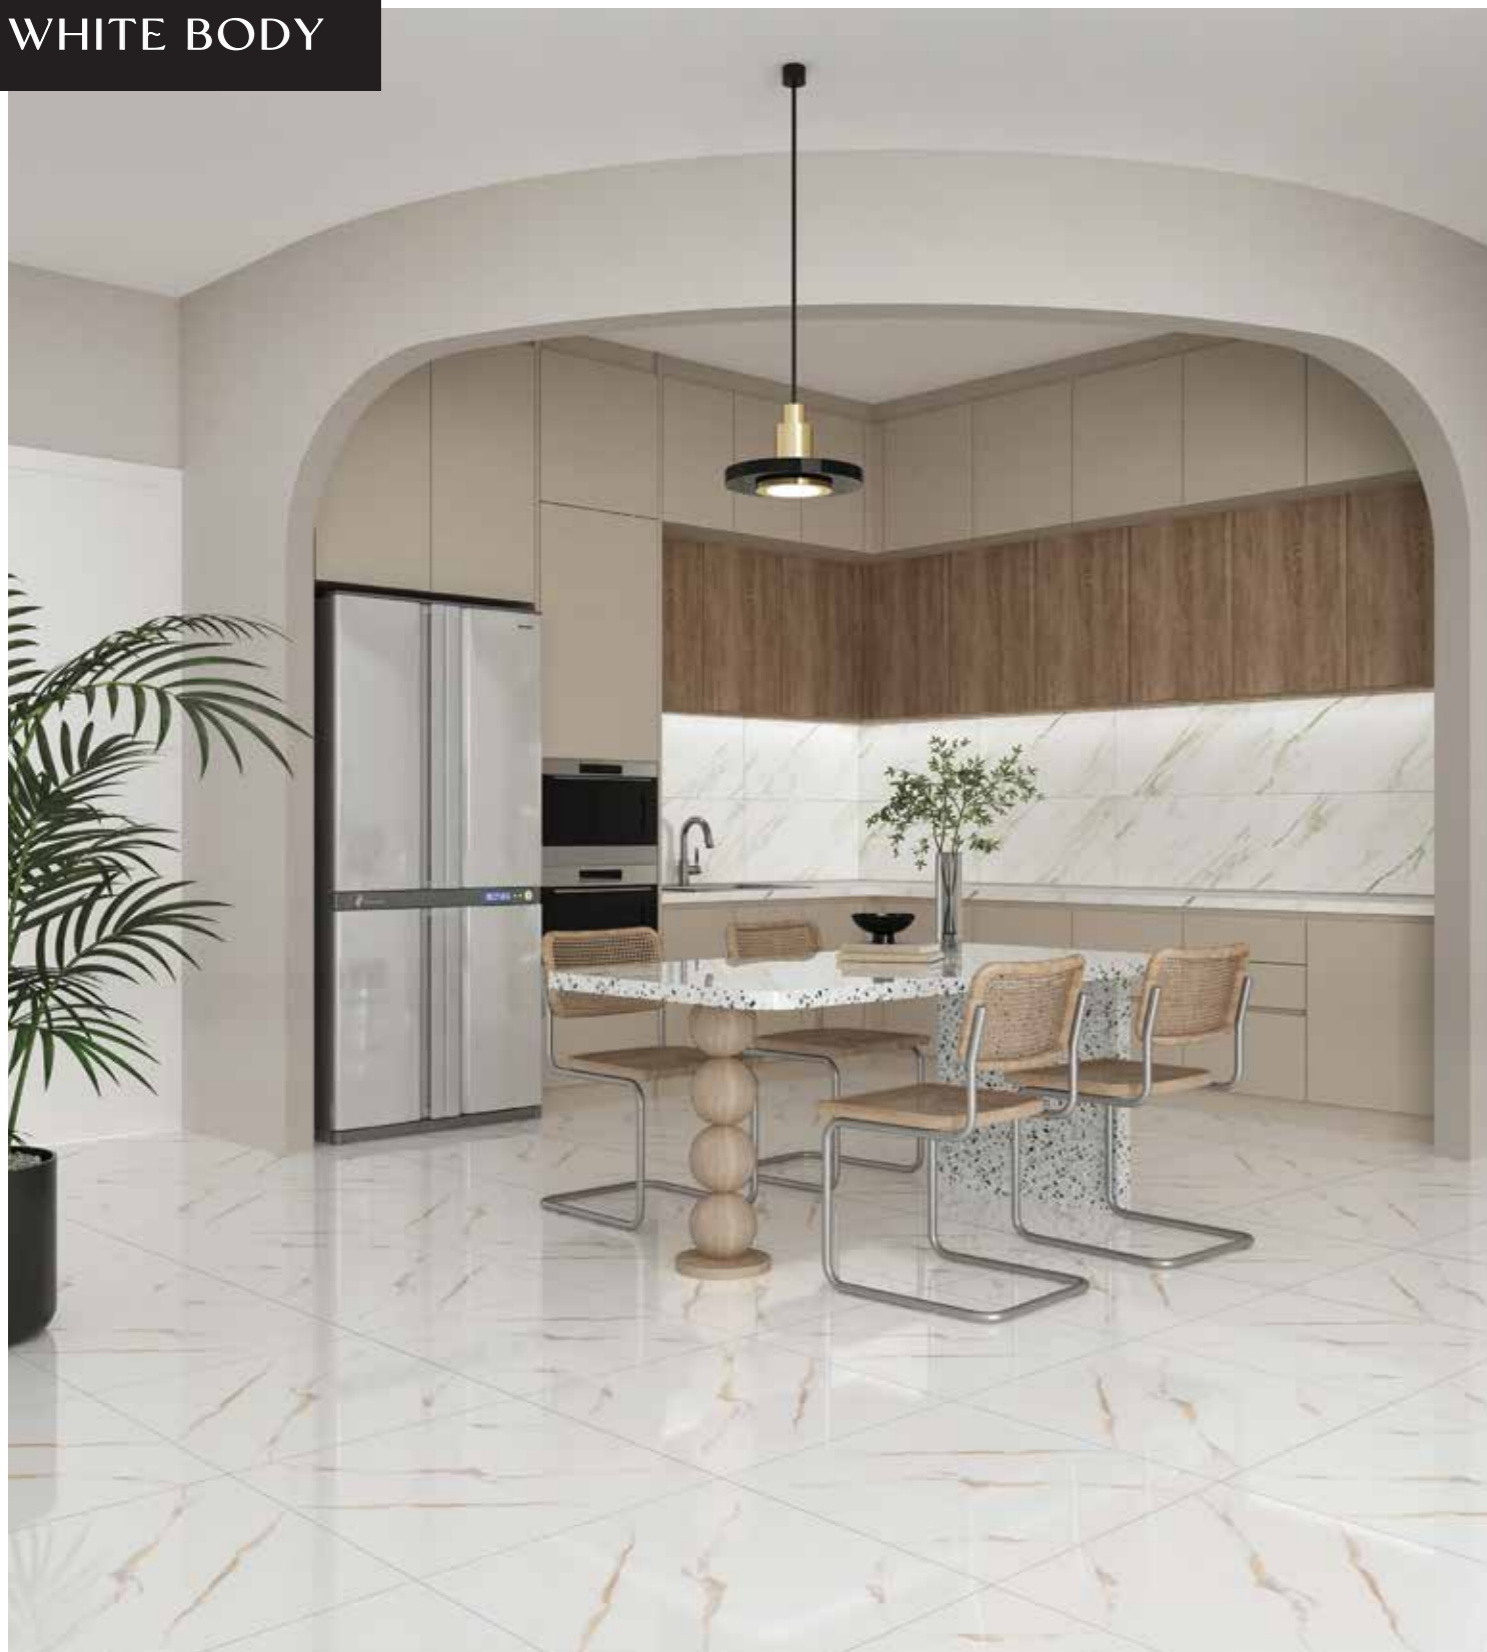

GLOSSY

BROWN FACE A
40X80

GLOSSY

BROWN FACE B
40X80

GLOSSY

BOOKMATCH PATTERN

40x80
WHITE BODY

WALL & FLOOR
NEWTON GREEN & JEFFERSON GREY