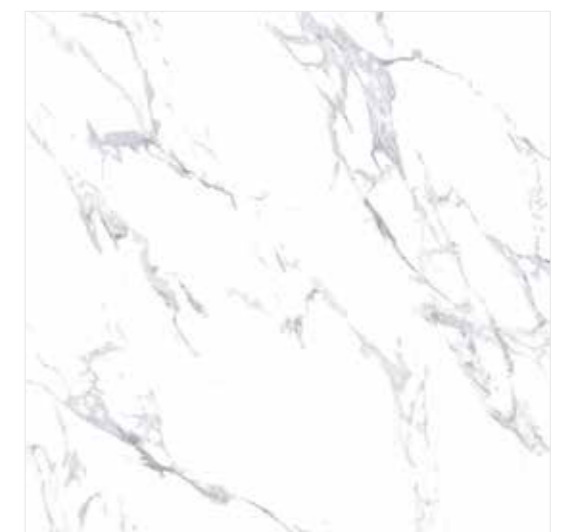

80x80
WHITE BODY

PORTOFINO

GREY
80X80
GLOSSY