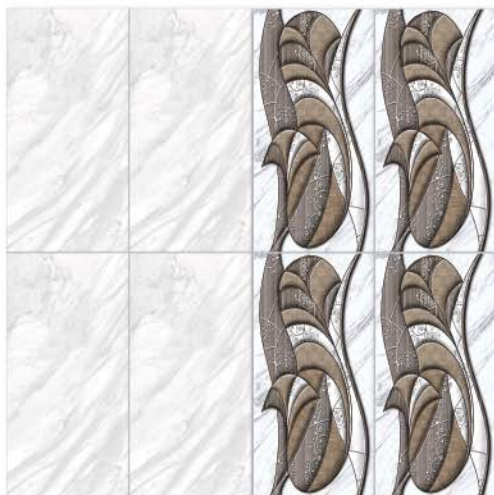

Surface: **Glossy | Embossed**

Tersedia di :  **QHOME MART**

WALL TILE

25x50cm

AGITTE
Design with Confidence

EMINENCE SERIES

Eminence Basic
Grigio (Random)

Eminence Decor
Nero (Embossed)