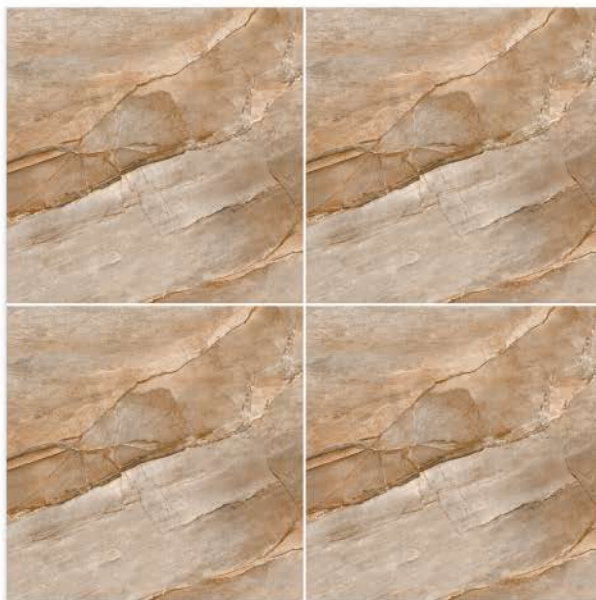

Surface: Glossy | Stone

Tersedia di : **QHOME MART**