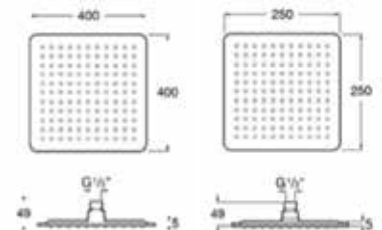

400 x 400 mm

Square. Chrome stainless steel. **Ref. A5B2850C0V**

Rp 4,356,000,-

250 x 250 mm **Ref. A5B2450C0V**

Rp 3,630,000,-