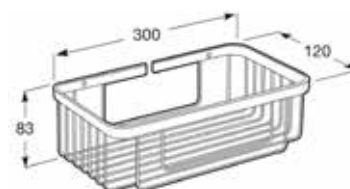

Accessories / Containers

Hotel's 2.0

300 x 120 mm

Container. Chrome.
Ref. A817106001

| Rp 1,350,000,-