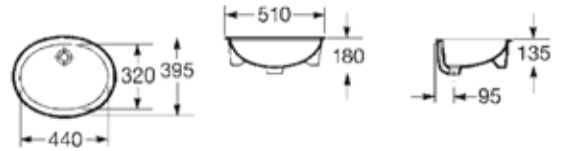

510 x 395 mm
Countertop basin
with overflow.
Ref. A32730700D

| Rp 1,076,000,-