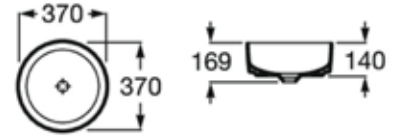

N Inspira Ø 370 mm

| Rp 6,710,000,-