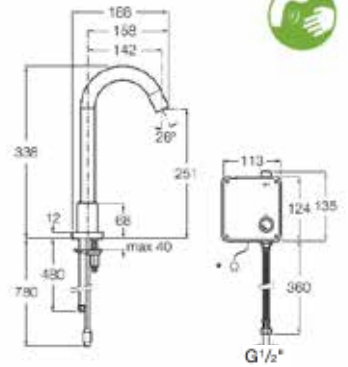

Electronic Faucet

Electronic basin faucet with sensor integrated in the spout. Includes flexible hose. Powered by mains supply.
Chrome.

Ref. A5A3943C0V

| Rp 8,514,000,-