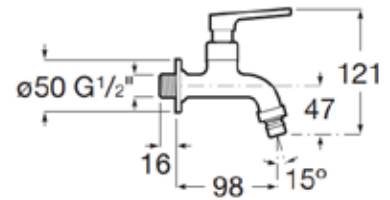

Ref. A5A7825C0V

| Rp 574,000,-

**Cadena**

Sink tap.  
Chrome.  
**Ref. A5A477DC0V**

| Rp 568,000,-

**Cadena**

Sink tap.  
Chrome.  
**Ref. A5A957DC0V**

| Rp 608,000,-