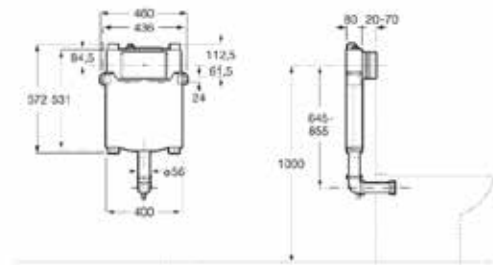

For high-lever cistern WCs.
Compact concealed cistern (80 mm) with dual flush (4.5 / 3 L).
Ref. A890070200

Rp 3,928,000,-