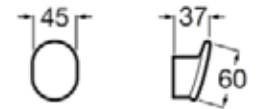

Hotel's 2.0

Robe hook. Chrome.
Ref. A817105001

| Rp 510,000,-