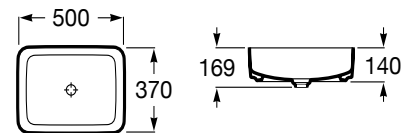

| Rp 6,315,000,-