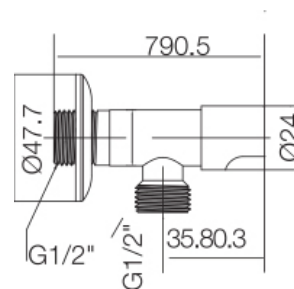

Articulated wall bracket.
Round.

Ref. A50571570V

| Rp 353,000,-

Shower & Bath Complements / Water Supply

1/2" outlet connection.
Chrome.

Ref. A5B8150C0V

| Rp 335,000,-

Aqua Round

1/2" outlet connection
with shower bracket.
Chrome.

Ref. A5B5250C0V

| Rp 734,000,-

90 degree with 1/2"
outlet and flange.
Chrome.

Ref. A52515970V

| Rp 209,000,-