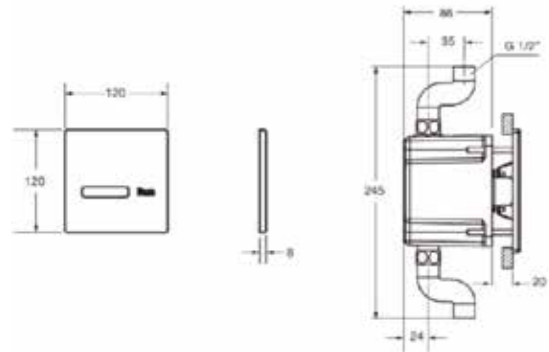

Urinal flush valve.
Powered by mains supply.
Matt.
Ref. A5A9602CMV

Rp 7,439,000,-