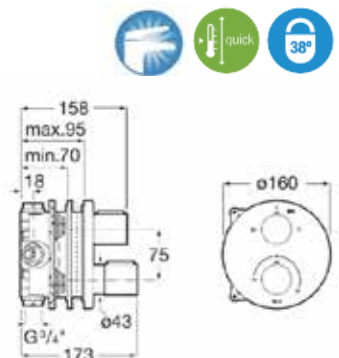

Built-in bath shower mixer with diverter-flow regulator. To be completed with Roca Box. Chrome.
Ref. A5A0C09C0V

| Rp 7,394,000,-