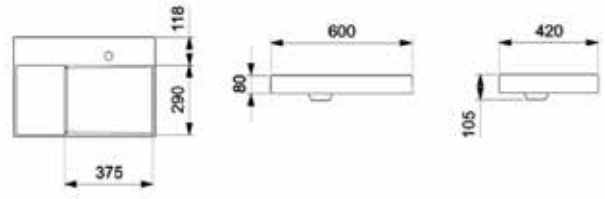

Horizon 600 mm

| Rp 6,892,000,-