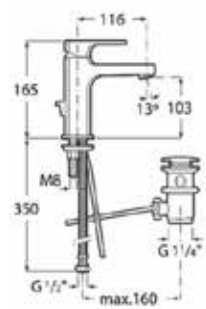

Escuadra

Geometry finds its space in a rectangular shaped faucet collection full of personality. Escuadra is robust and elegant, perfect for modern and trendy bathroom spaces.

Basin mixer with 2 flexibles and pop up waste. Chrome.
Ref. A5A3020C0V

Rp 3,801,000,-