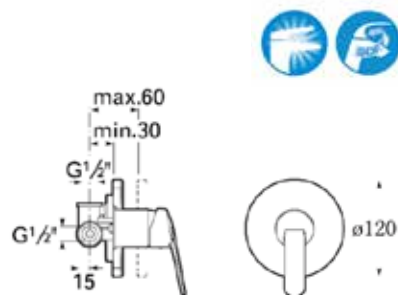

| Rp 1,213,000,-

**Bath & Shower / Wall-Mounted / Twin Lever Mixer**

Loft

Wall-mounted bath shower mixer with automatic diverter. 1.70m flexible shower hose. Handshower and wall bracket. Chrome.  
Ref. A5A0143C0V