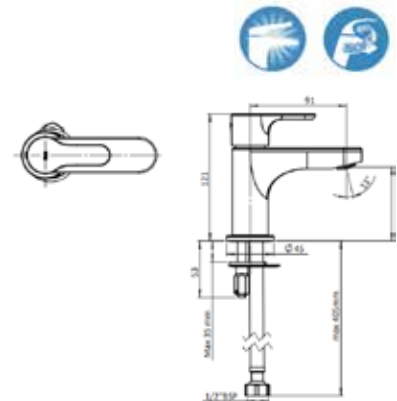

L20

Basin tap with flexible. Chrome.
Ref. A5A4209C0V

Rp 786,000,-