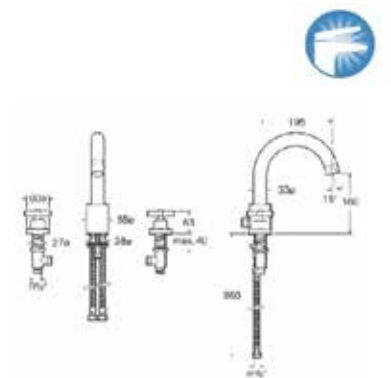

# T-1000

Practical and compact, Brava is a twin-lever faucet collection with simple lines and large round-shaped handles with a slightly curved spout to provide greater comfort of use. A proposal that can be easily adapted to bathroom spaces that search for functionality.