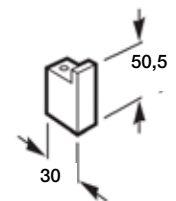

Nuova

Robe hook. Chrome.
Ref. A817097001

| Rp 438,000,-