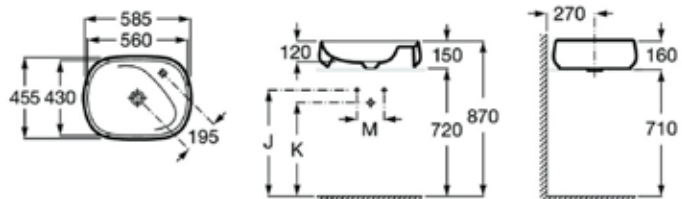

585 x 455 mm

Over countertop basin with taphole. Includes ceramic waste cover. Fineceramic.

Onyx.

Ref. A3270B8640

Rp 14,522,000,-

N

Beyond 585 mm