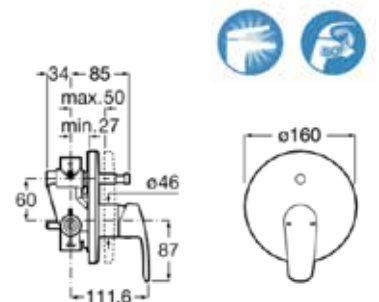

**Monodin-N**

Built-in bath  
or shower mixer.  
Chrome.  
**Ref. A5A2298C0N**

| Rp 1,735,000,-

**Monodin-N**

Basin tap.  
Chrome.  
**Ref. A5A4298C0H**

| Rp 814,000,-

**Monodin-N**

High neck basin  
tap with flexible  
hose. Chrome.  
**Ref. A5A3898C0H**