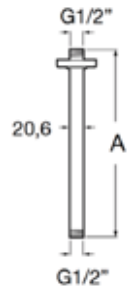

Arm for wall.
Chrome.

Ref. A5B0750C0V

| Rp 356,000,-

Round arm for ceiling.
L200.

Ref. A5B0550C0V

| Rp 469,000,-

Healthy Faucets

Healthy faucet set.
Chrome.

Ref. A5B9130B0V

| Rp 513,000,-

Healthy faucet set.
White.

Ref. A5B9130C0V

| Rp 356,000,-

Healthy faucet set.
Chrome.

Ref. A5B9530C0V

| Rp 573,000,-