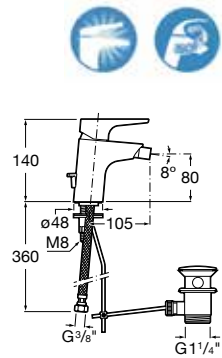

Atlas

Single lever cold tap basin. Chrome.
Ref. A5A4290C0T

Rp 1,737,000,-