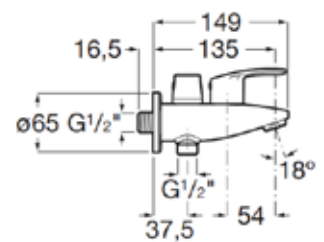

**N Atlas**

2 ways sink tap  
with diverter.  
Chrome.  
**Ref. A5A9390C0H**

| Rp 868,000,-

**Monodin-N**

2 ways sink tap  
with diverter.  
Chrome.  
**Ref. A5A9398C0H**

| Rp 842,000,-

**Escuadra**

Wall-mounted sink cold tap. Chrome.  
Ref. A5A7920C0V