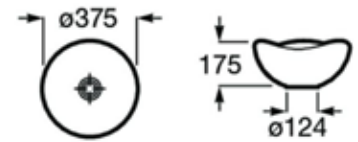

Ø 375 mm

Over countertop basin.
Includes ceramic waste
cover. Fineceramic.
Coffee.

Ref. A327A15660

| Rp 4,786,000,-

N Ruy Ohtake Ø 375 mm

Ø 375 mm

Over countertop basin.
Includes ceramic waste
cover. Fineceramic.
Onyx.

Ref. A327A15640

| Rp 4,786,000,-

N Ruy Ohtake Ø 375 mm

540 x 375 mm

Over countertop basin.
Includes ceramic waste
cover. Fineceramic.
Coffee.

Ref. A327A13000

| Rp 4,519,000,-

N Ruy Ohtake 540 mm

540 x 375 mm

Over countertop basin.
Includes ceramic waste
cover. Fineceramic.
Coffee.

Ref. A327A13660

| Rp 5,649,000,-

N Ruy Ohtake 540 mm