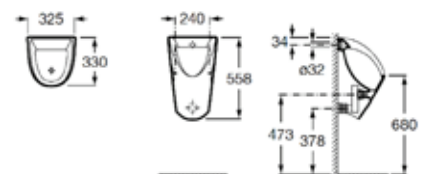

Accessibility / Urinals

Floor-standing integrated urinal (powered by main supply). Back inlet. Built-in sensor. White.

Ref. A35960E00D | Rp 29,201,000,-

Floor-standing urinal. Back inlet. White.

Ref. A35960F00D | Rp 7,057,000,-

Wall urinal with integral spreader and fixing kit. Outlet pipe and plug. Back inlet. White.

Ref. A35960R00D | Rp 6,351,000,-

Mural

Wall urinal with integrated spreader, fixing kit, outlet acc and plug. Back inlet. White.

Ref. A35345100D | Rp 5,050,000,-

Wall urinal with integral spreader and fixing kit. Outlet pipe and plug. Top inlet. White.

Ref. A35945L00D | Rp 2,525,000,-