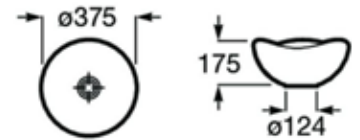

Ø 375 mm

Over countertop basin.
Includes ceramic waste
cover. Fineceramic.
Ref. A327A15000

| Rp 3,829,000,-

N Ruy Ohtake Ø 375 mm