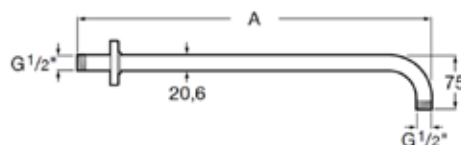

Arms For Shower Heads

Wall

Round arm for wall.
L400.
Ref. A5B0250C0V

Rp 780,000,-