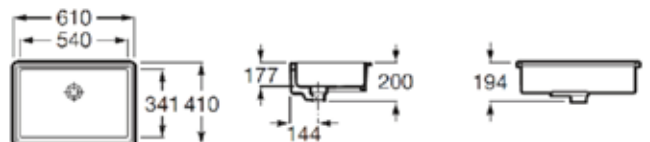

Ø 410 mm
Under countertop basin
with overflow.
Ref. A32788400D

| Rp 1,504,000,-

510 x 395 mm
Under countertop basin.
Ref. A32730200D

| Rp 1,504,000,-

620 x 390 mm
Under countertop basin
with overflow.
Ref. A32789300D

| Rp 1,999,000,-

610 x 410 mm
Under countertop basin
with overflow.
Ref. A32772200D

| Rp 2,768,000,-