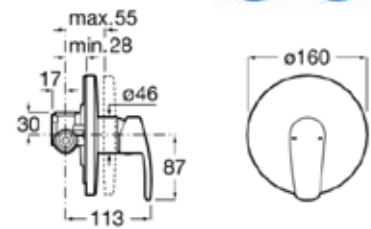

Vela

Built-in bath shower mixer with automatic diverter. Chrome.
Ref. A5A061EC00

| Rp 2,216,000,-