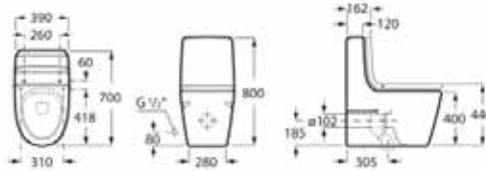

### Universal design

Easily adaptable to any bathroom space thanks to its simple geometry and minimalistic design.

In-Wash®

In-Wash® KHROMACLIN

Remote control

Passion Red

Length : 700 mm

Integrated WNSS WC.  
 Red color. S-trap Outlet 305 mm.  
 Bowl shape round.  
 Washdown 6/3L. Includes fixing kit.  
 With auto open.  
 Ref. A349658D3A