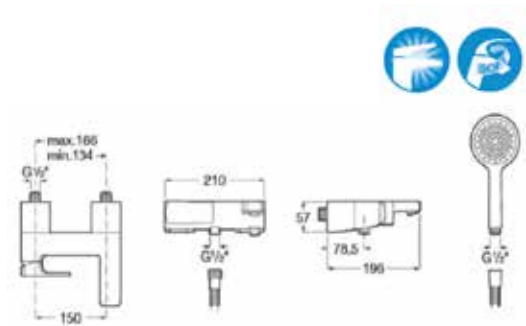

Wall-mounted bath shower mixer with automatic diverter with retention. 1.70m flexible shower hose, handshower and swivel shower. Chrome.
Ref. Z5A0120C0N

| Rp 6,091,000,-

Escuadra

Wall-mounted shower mixer. 1.70m Flexible shower hose, handshower and swivel shower. Chrome.
Ref. Z5A2020C0N

| Rp 4,976,000,-