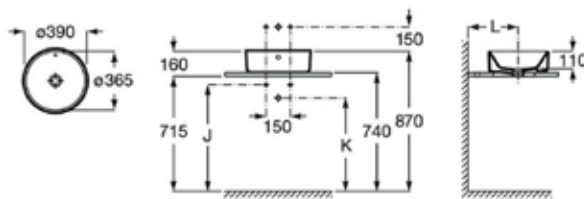

| Rp 1,953,000,-

Sofia 465 mm

465 x 415 mm

Over countertop basin  
Ref. A32772000D

| Rp 2,151,000,-

Diverta 470 mm

470 x 440 mm

Over countertop basin.  
With taphole and overflow.  
Ref. A32711100D