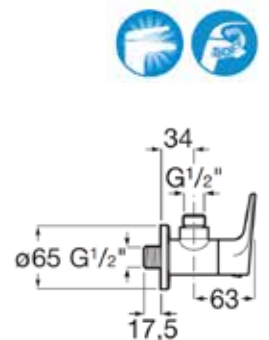

Built-in stop valve.
Chrome.
Ref. A5A157DC0V

| Rp 412,000,-

Wall-mounted angle valve. Chrome.
Ref. A5A8020C0V

| Rp 1,148,000,-

Built-in stop valve.
Chrome.
Ref. A5A1520C0V

| Rp 1,235,000,-

Wall-mounted angle valve.
Chrome.
Ref. A5A8090C0H

| Rp 594,000,-