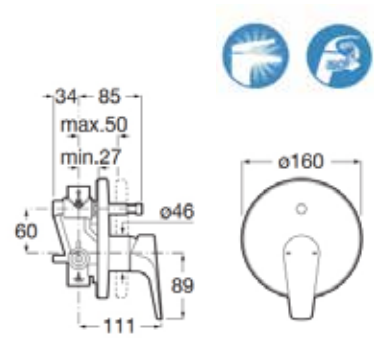

Built-in bath shower mixer with automatic diverter. Chrome.
Ref. A5A0690C0V

Rp 2,758,000,-