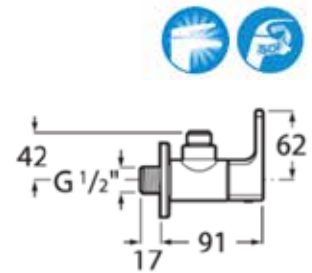

Escuadra

Built-in stop valve.
Chrome.
Ref. A5A1520C0V

| Rp 1,235,000,-