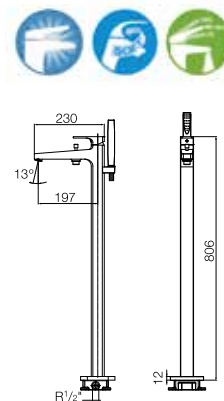

Escuadra

Single lever basin tap.
Chrome.
Ref. A5A4220C0T

| Rp 3.072.000,-