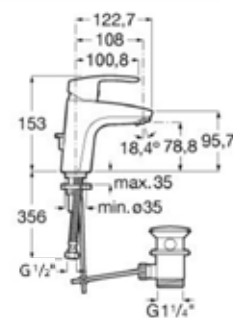

Vela

High neck basin mixer with 2 flexibles.

Chrome.

Ref. A5A371EC00

Rp 3,140,000,-