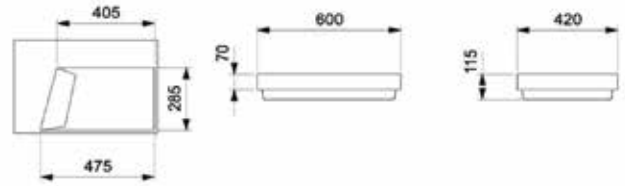

600 x 420 mm

Countertop basin with taphole. Geometric.  
Ref. A32727600B

| Rp 6,265,000,-

**N** Horizon 600 mm

600 x 420 mm

Countertop basin with taphole. Geometric.  
Matt white.  
Ref. A32727614B

| Rp 6,892,000,-