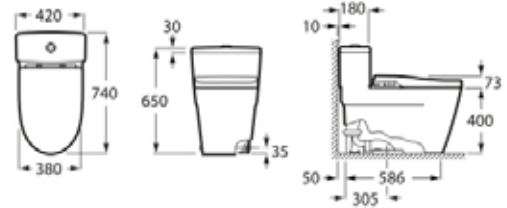

| Rp 713,000,-

In-Wash® INSPIRA

| Rp 88,978,000,-