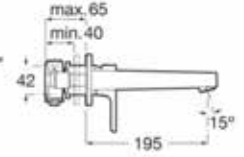

| Rp 1,670,000,-