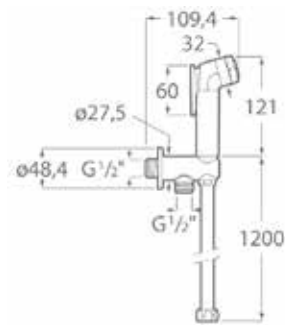

**N Be Fresh Neo**

Healthy faucet set.  
Chrome.

**Ref. A5B9530C0V**

| Rp 573,000,-

**N** Be Fresh

Healthy faucet kit  
with auto-stop valve.  
Chrome.  
Ref. A5B9D30C00

Rp 820,000,-

**Shower & Bath Complements / Sliding Bars**