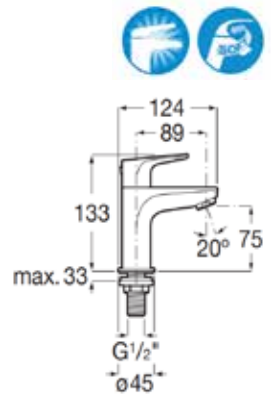

N Atlas

Basin tap.
Chrome.
Ref. A5A4B90C0H | Rp 852,000,-