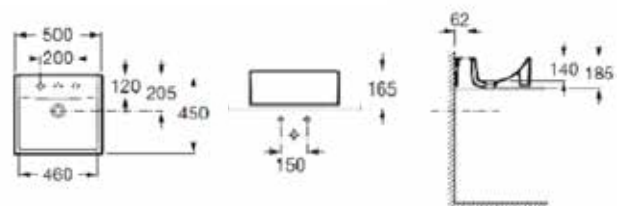

| Rp 3,015,000,-