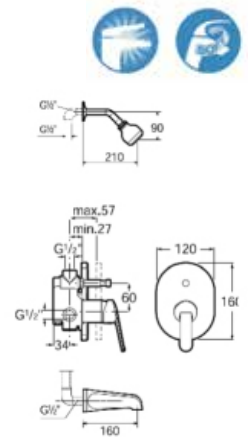

| Rp 2,163,000,-

L20

Built-in bath or shower mixer. Chrome. Ref. A5A2209C0V

Rp 1,400,000,-

Victoria

Built-in bath shower mixer with automatic diverter, shower head and spout. Chrome. Ref. A5A0625C0N

Rp 4,040,000,-