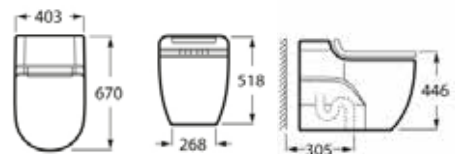

In-Wash® MERIDIAN

Outlet: 305 mm

Pipe suite.
Ref. A8920028CD

| Rp 830,000,-

Length: 700 mm

Integrated WNSS WC.
White color.
S-trap outlet 305 mm.
Bowl shape round.
Syphonic 4.8/3L.
Includes fixing kit.
With auto open.
Ref. A8113517F1

| Rp 80,146,000,-