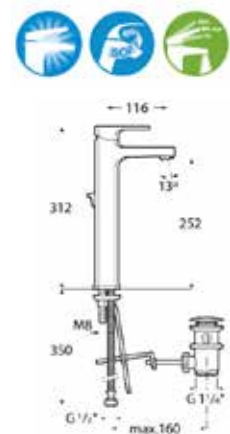

Basin Faucets / Deck-Mounted / Single Lever Mixers

N Insignia

Basin mixer with 2 flexibles and pop up waste. Cold start. Chrome.
Ref. A5A333AC00

Rp 11,072,000,-

High neck basin mixer with 2 flexibles and pop up waste. Cold start. Chrome.
Ref. A5A343AC00

Rp 13,286,000,-

Basin mixer with 2 flexibles and pop up waste. Chrome.
Ref. A5A3020C0V

Rp 3,801,000,-

High neck basin mixer with 2 flexibles and pop up waste. Chrome.
Ref. A5A3420C0V

Rp 5,519,000,-