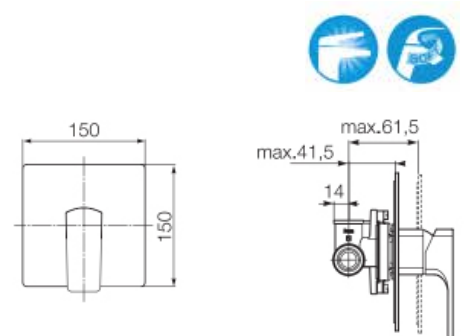

N Escuadra

Built-in shower mixer. Gold.
Ref. A5A2220G0N

| Rp 3,340,000,-