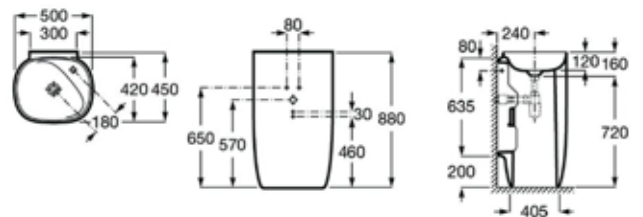

460 x 470 mm

Wall basin with taphole.
Includes ceramic waste cover and fixing kit.
Fineceramic.
Coffee.

Ref. A3270B1660

| Rp 20,740,000,-

460 x 470 mm

Wall basin with taphole.
Includes ceramic waste cover and fixing kit.
Fineceramic.
Onyx.

Ref. A3270B1640

| Rp 20,740,000,-

500 x 450 mm

Totem fineceramic basin with taphole.
Includes ceramic waste cover, fixing kit, and bottle trap.

Ref. A3270B000D

| Rp 121,296,000,-

500 x 450 mm

Totem fineceramic basin with taphole.
Includes ceramic waste cover, fixing kit, and bottle trap.
Coffee.

Ref. A3270B0660

| Rp 151,620,000,-