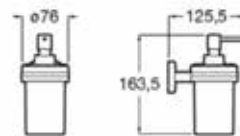

Over countertop gel dispenser. Chrome.
Ref. A817125001 | Rp 884,000,-

Accessories / Toilet Roll Holders

Toilet roll holder. Chrome.
Ref. A817091001 | Rp 1,633,000,-

Toilet roll holder. Chrome.
Ref. A817101001 | Rp 1,361,000,-

Spare toilet roll holder. Chrome.
Ref. A817102001 | Rp 765,000,-