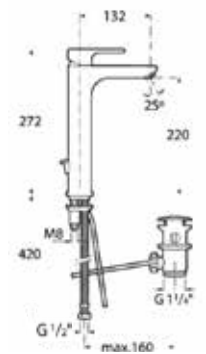

Victoria

Basin mixer with 2 flexibles and pop up waste. Chrome.
Ref. A5A3025C0V

Rp 1,291,000,-