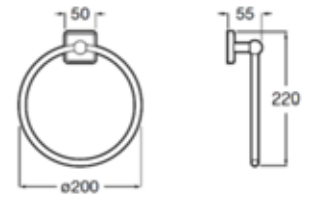

Victoria

Ø 200 mm
Towel ring. Chrome.
Ref. A817120001

| Rp 548,000,-