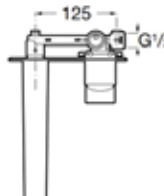

Basin Faucet / Built-In / Single Lever Mixers

Built-in basin mixer.
To be completed
with Roca Box.
Ref. A5A353AC00

| Rp 7,170,000,-

Built-in basin mixer.
To be completed
with Roca Box.
Ref. A5A3L20C00

| Rp 3,506,000,-

Built-in basin mixer.
To be completed
with Roca Box.
Ref. A5A3L09C00

| Rp 1,670,000,-

Basin Faucet / Deck-Mounted / Twin Lever Mixer

Basin mixer with 2
flexibles and pop up
waste. Chrome.
Ref. A5A3043C0V

| Rp 3,824,000,-