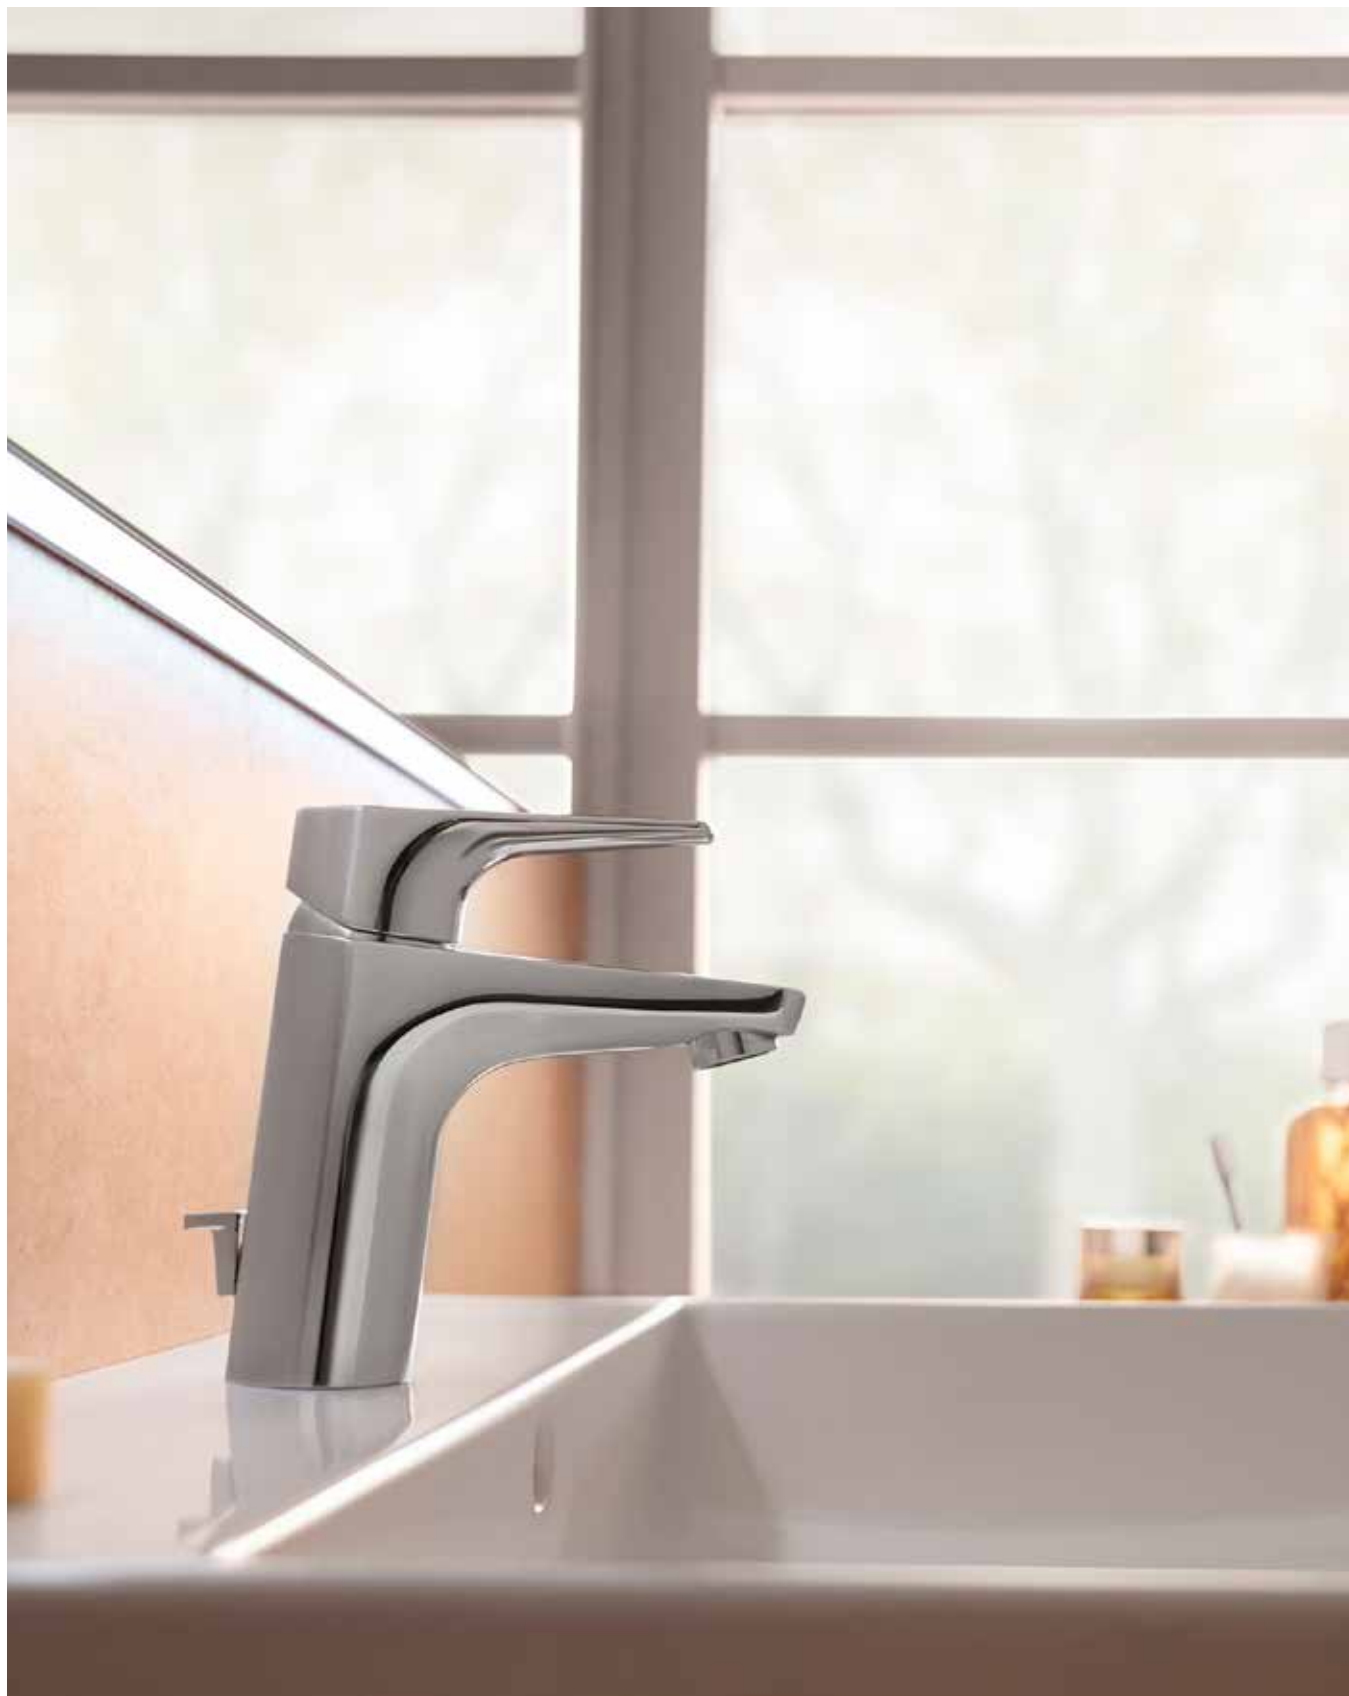

# Atlas

The passion for details is hidden under the simplest form. Like an inverse reflection. The Atlas spout and handle double their rounded edge outlines. The result is a faucet with proportionate volumes and compact character.