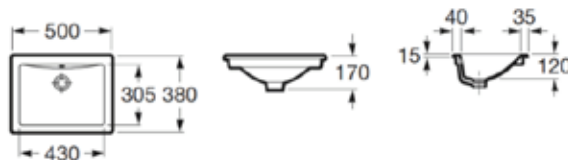

500 x 380 mm
Countertop basin
with overflow.
Ref. A32711400D

| Rp 2,993,000,-