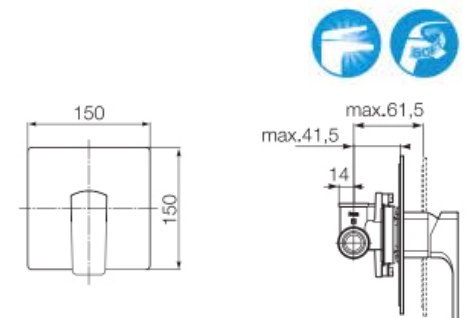

Built-in shower mixer. Gold.  
Ref. A5A2220G0N

| Rp 3,340,000,-

**N** Escuadra

Built-in shower mixer. Brushed titanium black.  
Ref. A5A2220NMN

| Rp 3,340,000,-

**N** Escuadra

Deck-mounted bath shower mixer with accessories.  
Ref. Z5A0920C0N