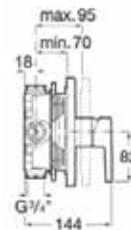

N Insignia

Built-in shower mixer.
To be completed
with Roca Box.
Ref. A5A2B3AC00

| Rp 6,510,000,-