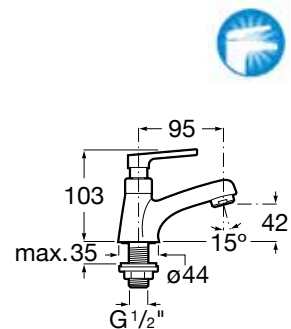

Basin tap with flexible.
Chrome.
Ref. A5A4209C0V

| Rp 786,000,-

High neck basin tap
with flexible.
Chrome.
Ref. A5A3709C0V

| Rp 1,109,000,-

Basin cold tap.
Chrome.
Ref. A5A4225C0V

| Rp 643,000,-

Basin tap with aerator.
Chrome.
Ref. A5A427DC0V

| Rp 571,000,-