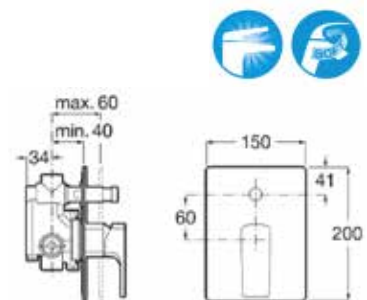

Built-in bath shower mixer.
Gold.
Ref. A5A0620G0N

| Rp 5,406,000,-