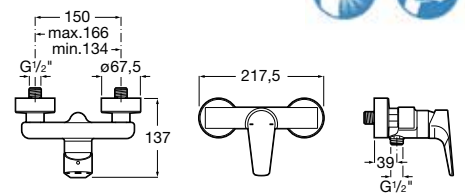

Basin mixer with 2 flexibles and pop up waste. Cold start. Chrome.
Ref. A5A3090C0V

| Rp 2,300,000,-

High neck basin mixer with 2 flexibles. Cold start. Chrome.
Ref. A5A3790C0V

| Rp 3,071,000,-

Wall-mounted bath shower mixer with automatic diverter. Chrome.
Ref. A5A0290C0V

| Rp 2,734,000,-

Wall-mounted shower mixer. Chrome.
Ref. A5A2190C0V

| Rp 2,346,000,-