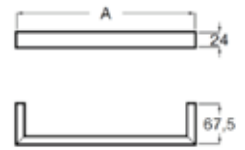

**Select**

**600 mm**  
 Towel rail. Chrome.  
**Ref. A817090001**

| Rp 1,774,000,-

**Nuova**

600 mm

Towel rail. Chrome.  
Ref. A817095001

| Rp 1,272,000,-

**Rubik**