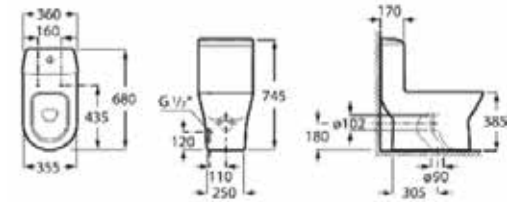

Nexo 560 mm

560 x 360 mm

Floorstanding bidet
with taphole.

Ref. A35764000D

| Rp 2,505,000,-