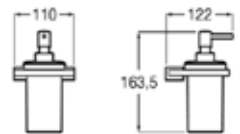

Rubik

Wall-mounted gel dispenser.
Chrome.
Ref. A817117001

| Rp 732,000,-