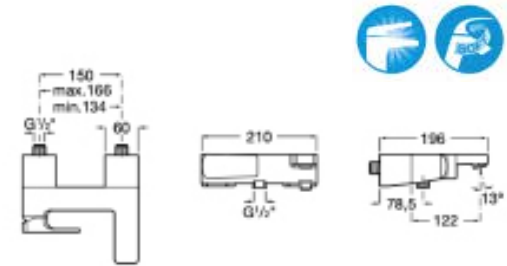

N Escuadra

Wall-mounted.
Bath shower mixer.
Brushed titanium black.
Ref. A5A0120NMN

| Rp 9,136,000,-