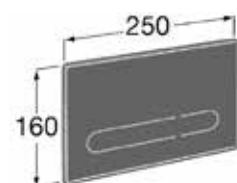

PL3 Vandal-Proof

Vandal-proof.
Stainless Steel dual flush
for concealed cistern.
PL3 Dual.

Ref. A89009700D | Rp 3,381,000,-

PL3-E Electronic dual.
Ref. A89009730D | Rp 9,599,000,-

Electronic dual flush.
B100-240V. EP-1
Electronic dual.
Ref. A89010300D

| Rp 10,173,000,-