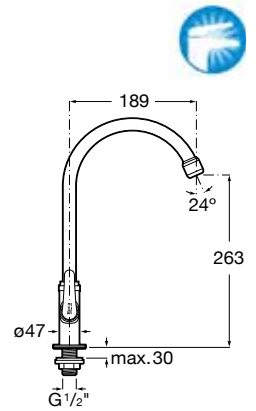

Escuadra

Wall-mounted single lever
cold tap shower.
Chrome.
Ref. A5A7820C0T

| Rp 2,151,000,-