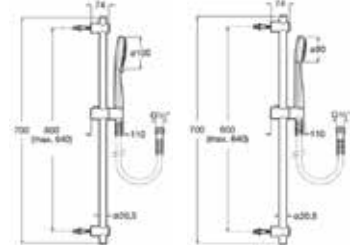

Shower Kits

4 functions
Sensum Round
handshower.
800 mm sliding bar.
Soap holder and 1.70 m
satin PVC flexible hose.
Chrome.

Ref. A5B1407C0V

| Rp 2,470,000,-

2 functions
Sensum Round
handshower.
800 mm sliding bar.
Soap holder and 1.70 m
satin PVC flexible hose.
Chrome.

Ref. A5B9407C0V

| Rp 2,316,000,-

4 functions
Sensum Square
handshower.
800 mm sliding bar.
Soap holder and 1.70 m
satin PVC flexible hose.
Chrome.

Ref. A5B1408C0V

| Rp 2,549,000,-

2 functions
Sensum Square
handshower.
800 mm sliding bar.
Soap holder and 1.70 m
satin PVC flexible hose.
Chrome.

Ref. A5B9408C0V

| Rp 2,399,000,-

Stella handshower 100/3.
700 mm sliding bar
and 1.70 m satin
PVC flexible hose.
Chrome.

Ref. A5B1H03C0V

| Rp 1,928,000,-

Stella handshower 80/3.
700 mm sliding bar
and 1.70 m satin
PVC flexible hose.
Chrome.

Ref. A5B1J03C0V

| Rp 1,813,000,-

Shower Sets

4 functions. Includes:
Sensum Round 130/4
handshower.
Swivel shower bracket
and 1.70 m satin
PVC flexible hose.
Chrome.

Ref. A5B1307C0V

| Rp 1,363,000,-