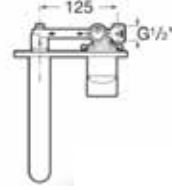

| Rp 1,670,000,-