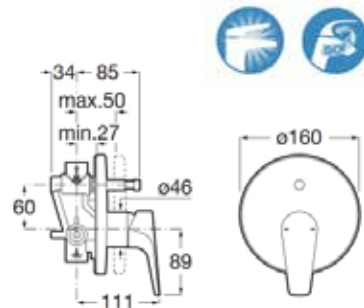

Atlas

Built-in bath or shower mixer.
Chrome.
Ref. A5A2290C0V

| Rp 1,826,000,-