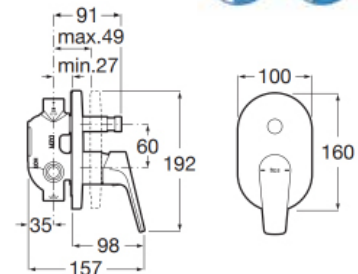

L20

Built-in bath shower mixer with automatic diverter. Chrome.
Ref. A5A0609C0V

| Rp 2,163,000,-