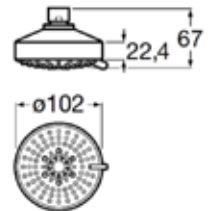

Stella

Stella wall-mounted
shower head 100/3.
3 functions: Rain,
Tonic and Pulse
Ref. A5BF103C0V

| Rp 1,334,000,-

Stella wall-mounted
shower head 100/1.
1 function: Rain.
Ref. A5B6639C0V

| Rp 1,135,000,-