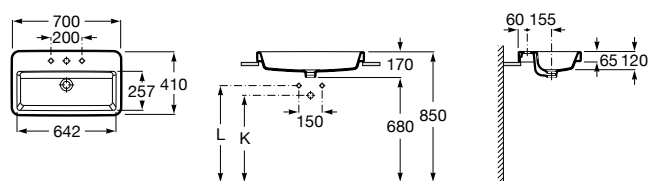

| Rp 2,861,000,-