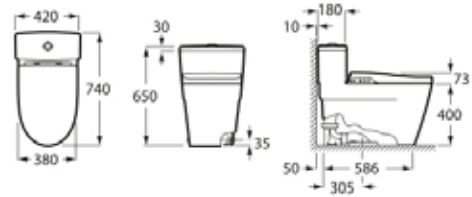

In-Wash®

In-Wash® INSPIRA

Outlet: 305 mm

Pipe suite,
Ref. A89201661D

| Rp 713,000,-

Length : 740 mm

Integrated WNSS WC.
S-trap outlet 305 mm.
Bowl shape elongated.
Syphonic 4.8L.
Includes fixing kit.

Ref. A34948900D

| Rp 88,978,000,-