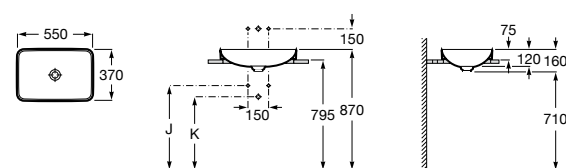

## Semi-Insert Basins

Inspira 550 mm

550 x 370 mm

Semi-insert basin.  
Includes ceramic  
waste cover.  
Fineceramic. Soft.  
Ref. A32750400D

| Rp 5,684,000,-

Inspira 550 mm

550 x 370 mm

Semi-insert basin.  
Includes ceramic  
waste cover.  
Fineceramic. Square.  
Ref. A32753400D