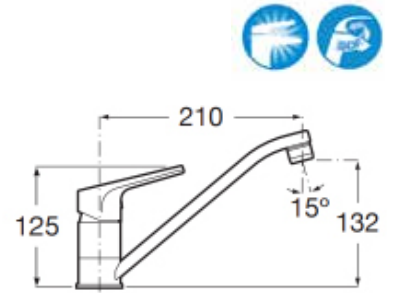

Sink mixer with 2
flexibles. Chrome.
Ref. A5A871EC00

| Rp 1,916,000,-

Vela

Sink mixer with
2 flexibles and swivel
spout. Chrome.
Ref. A5A841EC00

| Rp 1,954,000,-