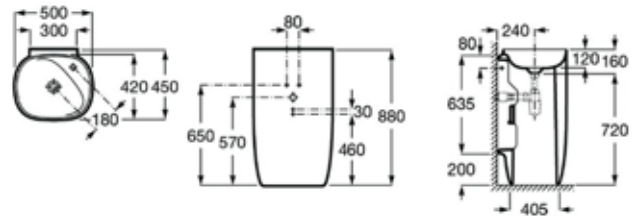

500 x 450 mm

Totem fineceramic basin with taphole.  
Includes ceramic waste cover, fixing kit, and bottle trap.

Ref. A3270B000D

| Rp 121,296,000,-

**N** Beyond 500 mm

500 x 450 mm

Totem fineceramic basin with taphole.  
Includes ceramic waste cover, fixing kit, and bottle trap.  
Coffee.