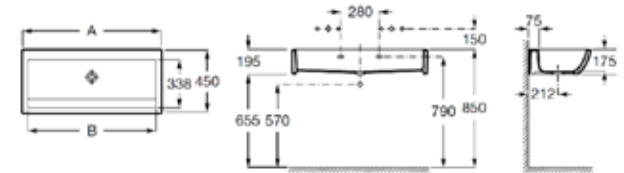

Public Spaces / Basins

Access

1000 x 450 mm

Wall basin collective.
Includes fixing kit.
Ref. A368PB800D

| Rp 5,401,000,-