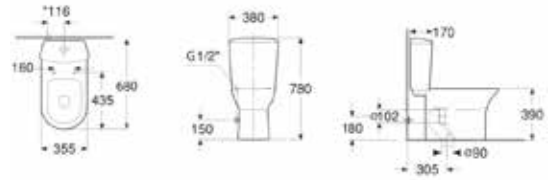

| Rp 2,023,000,-

Seat & Cover  
with soft close.

**Ref. A80D612001**

| Rp 1,383,000,-

Nexo 680 mm

**Length:** 680 mm  
**Outlet:** 305 mm

One-piece WC.  
Dual Outlet 305 mm  
Bowl shape round.  
Dual-flush 6/3L.  
Washdown.  
Includes fixing kit.