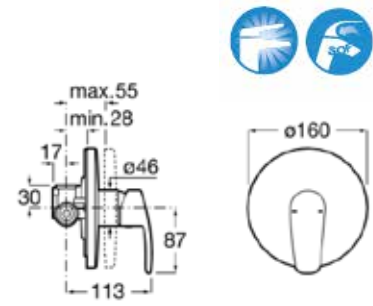

**Monodin-N**

Built-in bath  
or shower mixer.  
Chrome.  
**Ref. A5A2298C0N**

| Rp 1,735,000,-

**Monodin-N**

Basin tap.  
Chrome.  
**Ref. A5A4298C0H**

| Rp 814,000,-

**Monodin-N**

High neck basin  
tap with flexible  
hose. Chrome.  
**Ref. A5A3898C0H**