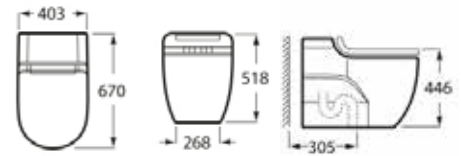

Meridian 670 mm

Length: 670 mm

Outlet: 305 mm

Close-coupled back to wall
WC. Rimless.
Dual outlet 305 mm.
Bowl shape round.
Washdown.
Includes fixing kit.

Ref. A34224900D

| Rp 5,479,000,-

Complete cistem with:
4.5/3L
Dual-flush cistem fittings.

Ref. A34124600D

| Rp 2,270,000,-

Seat & Cover
with soft close
and quick release.

Ref. A80D2A2001

| Rp 1,618,000,-