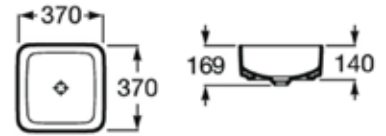

| Rp 7,447,000,-

**N** Inspira 500 mm

**500 x 370 mm**

Over countertop basin.  
Includes ceramic  
waste cover.  
Fineceramic. Square.  
Onyx.  
**Ref. A327530640**

| Rp 7,447,000,-

**N** Inspira 370 mm

**370 x 370 mm**