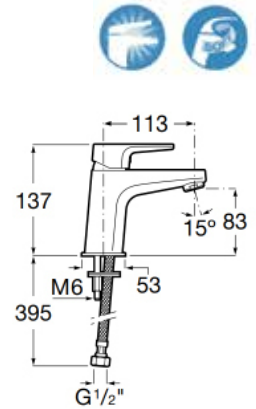

Vela

High neck basin mixer with 2 flexibles. Chrome.
Ref. A5A371EC00

Rp 3,140,000,-