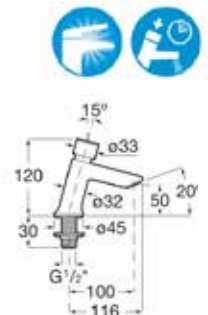

Wall urinal with integral spreader and fixing kit. Outlet pipe and plug. Top inlet. White.
Ref. A35945100D

| Rp 2,359,000,-

With muslim nozzle. White.
Ref. A35945200D

| Rp 2,494,000,-

Wall urinal with integral spreader. Top inlet. White.
Ref. A35314500D

| Rp 2,044,000,-

Divider. With fixing kit. 620 x 405. White.
Ref. A38709100D

| Rp 2,104,000,-

Self-Closing Faucet

Self-closing one water basin. Chrome.
Ref. A5A4277C0V

| Rp 2,061,000,-