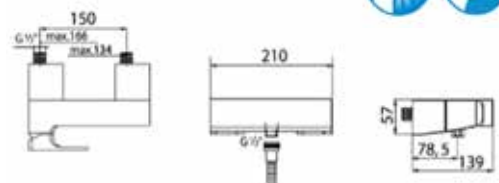

High neck basin mixer with 2 flexibles and pop up waste. Brushed titanium black.
Ref. A5A3420NMN

| Rp 8,278,000,-

N Escuadra