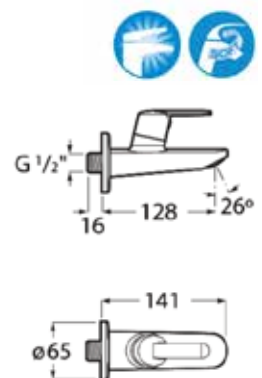

Wall-mounted sink cold tap.
Chrome.

Ref. A5A7820C0V

| Rp 858,000,-

Sink tap.
Chrome.

Ref. A5A7990C0H

| Rp 693,000,-

Monodin-N

Sink tap.
Chrome.

Ref. A5A7898C0H

| Rp 655,000,-

Sink cold tap.
Chrome.

Ref. A5A7825C0V

| Rp 574,000,-