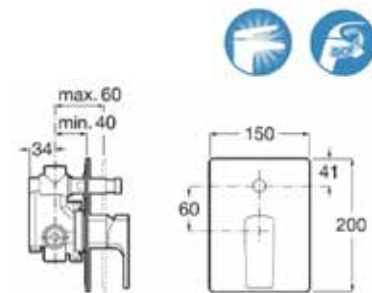

Built-in bath shower mixer with automatic diverter. Chrome.
Ref. A5A0620C0V

| Rp 3.604.000,-

Escuadra