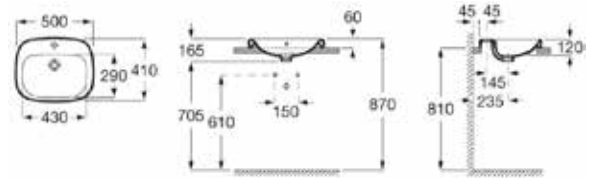

500 x 410 mm
Semi-insert basin
with taphole and overflow.
Ref. A32799M00D

| Rp 1,954,000,-

Semi-Recessed Basins

550 x 410 mm
Semi-recessed basin
with taphole and overflow.
Ref. A32747P00D

| Rp 2,248,000,-

520 x 400 mm
Semi-recessed basin
with taphole and overflow.
Ref. A32799S00D

| Rp 1,954,000,-

500 x 450 mm
Semi-recessed basin
with taphole and overflow.
Ref. A32711S00D

| Rp 3,015,000,-