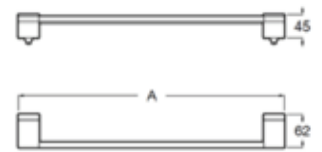

Victoria

600 mm

Towel rail. Chrome.
Ref. A817119001

| Rp 940,000,-