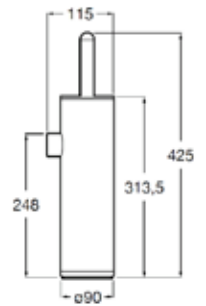

Wall-mounted toilet brush holder. Chrome.
Ref. A817110001

| Rp 1,964,000,-

Nuova

Wall-mounted toilet brush holder. Chrome.
Ref. A817099001

| Rp 924,000,-