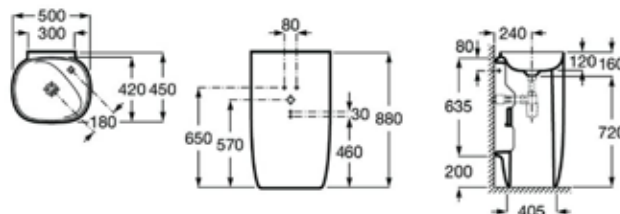

Totem finoceramic basin with taphole. Includes ceramic waste cover, fixing kit, and bottle trap. Coffee.  
Ref. A3270B0660

| Rp 151,620,000,-

**N** Beyond 500 mm

500 x 450 mm

Totem finoceramic basin with taphole. Includes ceramic waste cover, fixing kit, and bottle trap. Onyx.  
Ref. A3270B0640