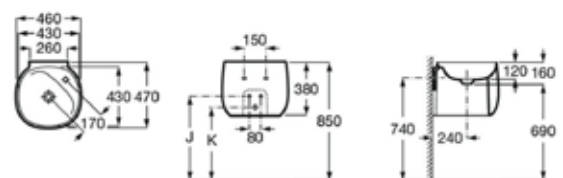

| Rp 20,740,000,-