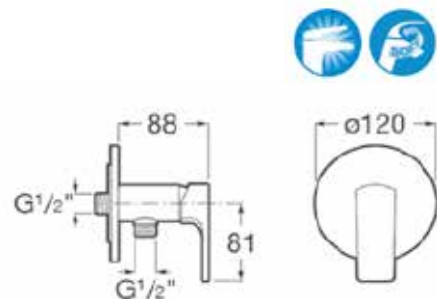

| Rp 990,000,-

**Cadena**

Sink tap.  
Chrome.  
**Ref. A5A847DC0V**

| Rp 1,063,000,-

**Escuadra**

Wall-mounted single lever  
cold tap shower.  
Chrome.  
**Ref. A5A7820C0T**

| Rp 2,151,000,-

**Atlas**