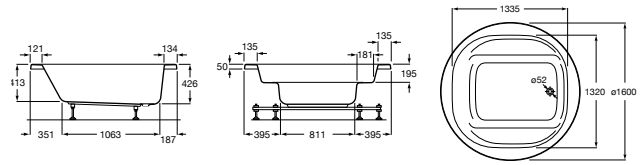

Acrylic

Ø 1600 mm

Circular acrylic bath for recessed installation with integral backrest and seats. White.

Ref. A24T454000

| Rp 64,267,000,-

Waikiki-N