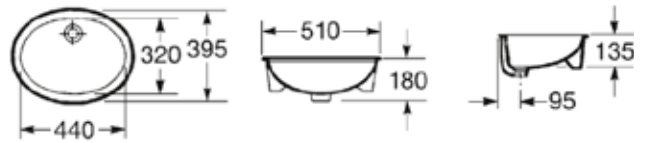

Pica 620 mm

620 x 390 mm
Under countertop basin
with overflow.
Ref. A32789300D

| Rp 1,999,000,-