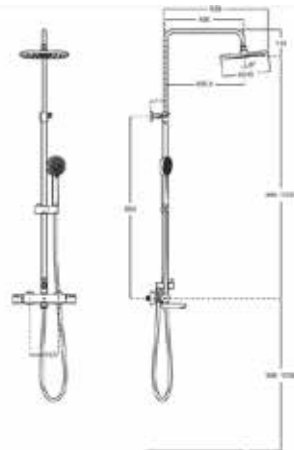

Adjustable thermostatic bath shower and swivel wall column.
General features:
- User adjust.
Adjustable from 800 to 1200 mm.
- Handshower with slide bar.
- Rotating shower head.
- Flow diverter-regulator.
- Spout.
Chrome.
Ref. A5A2J18C0N

| Rp 10,556,000,-