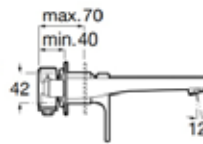

Basin Faucet / Built-In / Single Lever Mixers

Built-in basin mixer.
To be completed
with Roca Box.
Ref. A5A353AC00

| Rp 7,170,000,-

Built-in basin mixer.
To be completed
with Roca Box.
Ref. A5A3L20C00

| Rp 3,506,000,-

Built-in basin mixer.
To be completed
with Roca Box.
Ref. A5A3L09C00

| Rp 1,670,000,-

Basin Faucet / Deck-Mounted / Twin Lever Mixer

Basin mixer with 2
flexibles and pop up
waste. Chrome.
Ref. A5A3043C0V

| Rp 3,824,000,-