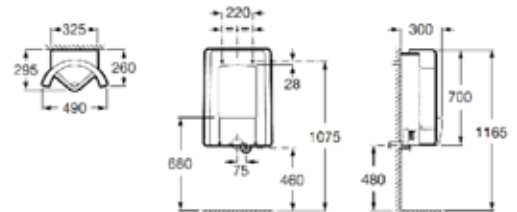

Wall urinal with integral spreader and fixing kit. Outlet pipe and plug. Back inlet. White.

Ref. A35960R00D | Rp 6,351,000,-

Mural