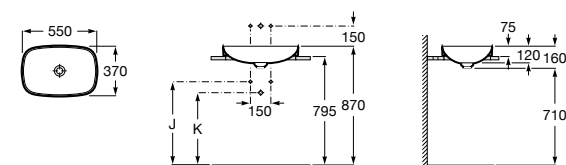

## Semi-Insert Basins

Inspira 550 mm

550 x 370 mm

Semi-insert basin.  
Includes ceramic  
waste cover.  
Fineceramic. Soft.  
Ref. A32750400D

| Rp 5,684,000,-

Inspira 550 mm

550 x 370 mm

Semi-insert basin.  
Includes ceramic  
waste cover.  
Fineceramic. Square.  
Ref. A32753400D