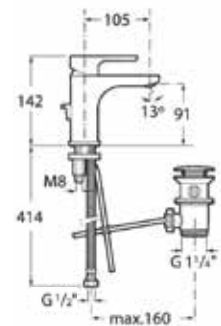

Basin mixer with 2 flexibles. Chrome.  
Ref. A5A321EC00

Rp 1,864,000,-

L20

Basin mixer with 2 flexibles and pop up waste. Cold start. Chrome.  
Ref. A5A3B09C0V

Rp 1,820,000,-

L20

High neck basin mixer with 2 flexibles and pop up waste. Cold start. Chrome.  
Ref. A5A3C09C0V