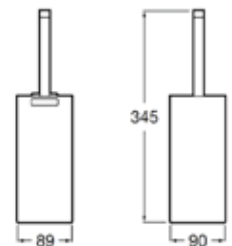

Victoria

Wall-mounted toilet brush holder. Chrome.
Ref. A817124001

| Rp 796,000,-