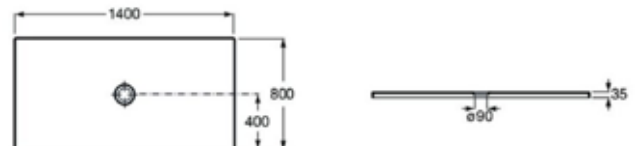

Shower Trays

1400 x 800 mm
Ø 90 mm

Seneceramic shower tray.
Beige.
Ref. A3740L4650

| Rp 17,175,000,-