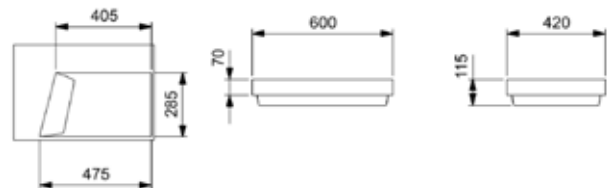

**N** Horizon 600 mm

600 x 420 mm

Countertop basin with taphole. Geometric.  
Coffee.  
Ref. A327276668

| Rp 7,832,000,-

**N** Horizon 600 mm

600 x 420 mm

Countertop basin with taphole. Geometric.  
Onyx.  
Ref. A32727610B