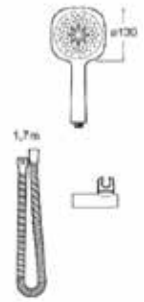

Stella 100 Shower Set

3 functions. Includes: Stella 100/3 handshower, swivel shower. Bracket and 1.70 m satin PVC. Flexible hose. Chrome.

Ref. A5B1C03C0V | Rp 1,341,000,-