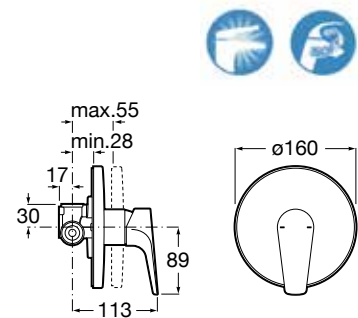

Built-in bath or shower mixer. Chrome.
Ref. A5A2290C0V

Rp 1,826,000,-