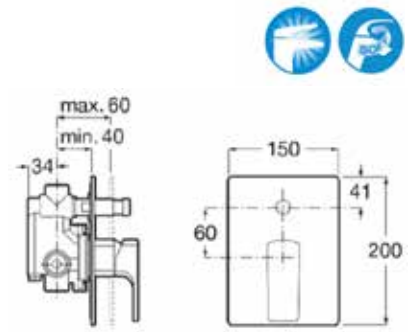

Everlux® PVD Bath & Shower Faucets / Built-In / Twin Lever

Built-in bath shower mixer. Gold.
Ref. A5A0620G0N | Rp 5,406,000,-