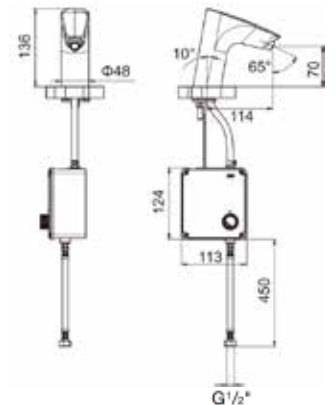

**Ref. A5A5790C0N**

| Rp 9,730,000,-

**L20-E**

Mains operated at 230 V.  
Includes power source  
and flexible hose.  
Chrome.  
**Ref. A5A5709C0V**

Rp 8,108,000,-

**Sentronic-S**

Urinal flush valve.  
Powered by mains supply.  
Matt.  
**Ref. A5A9602CMV**