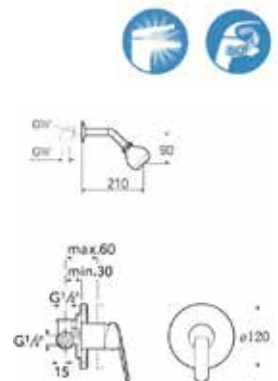

Victoria

Built-in bath shower mixer with automatic diverter. Chrome. Ref. A5A0625C0V

Rp 1,973,000,-