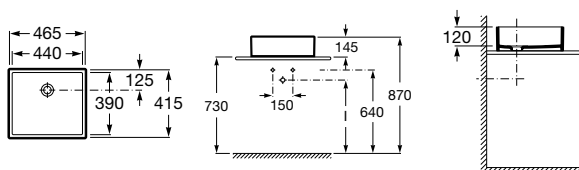

| Rp 1,953,000,-

Sofia 465 mm

465 x 415 mm

Over countertop basin  
Ref. A32772000D

| Rp 2,151,000,-

Diverta 470 mm

470 x 440 mm

Over countertop basin.  
With taphole and overflow.  
Ref. A32711100D