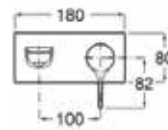

N Insignia

Built-in basin mixer.
To be completed
with Roca Box.
Ref. A5A353AC00

| Rp 7,170,000,-