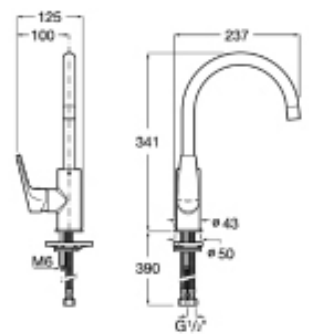

Vela

Sink mixer with
2 flexibles and swivel
spout. Chrome.
Ref. A5A841EC00

Rp 1,954,000,-