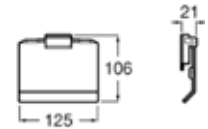

Rubik

Toilet roll holder.
Chrome.
Ref. A817114001

| Rp 763,000,-