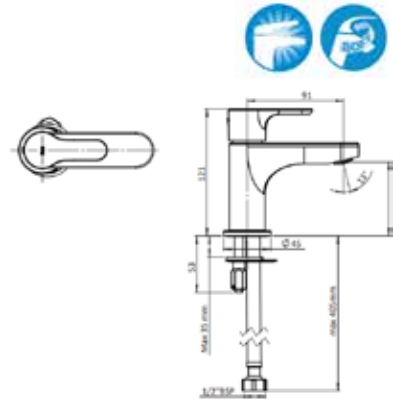

Basin tap with flexible.
Chrome.
Ref. A5A4209C0V

| Rp 786,000,-