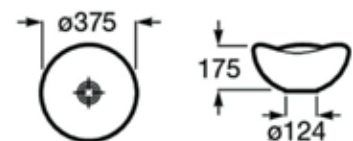

Ø 375 mm

Over countertop basin. Includes ceramic waste cover. Fineceramic.

Ref. A327A15000

| Rp 3,829,000,-

N

Ruy Ohtake Ø 375 mm