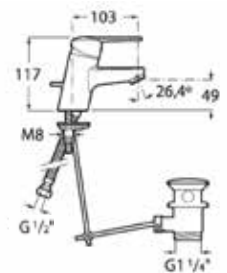

Victoria

Versatility is the key to a faucet with subtly rounded contours and no edges or straight lines. In its wide range, the Victoria faucet collection is committed to comfort with a compact and ergonomic design.

Victoria

Basin mixer with 2 flexibles and pop up waste. Chrome.
Ref. A5A3025C0V

Rp 1,291,000,-