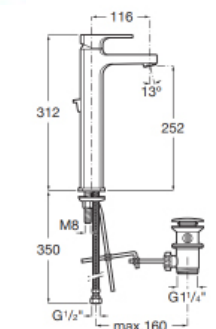

**N** Escuadra

High neck basin mixer with 2 flexibles and pop up waste. Gold.  
**Ref. A5A3420G0N** | Rp 8,278,000,-

**N** Escuadra

Basin mixer with 2 flexibles and pop up waste. Brushed titanium black.  
**Ref. A5A3020NMN** | Rp 5,702,000,-