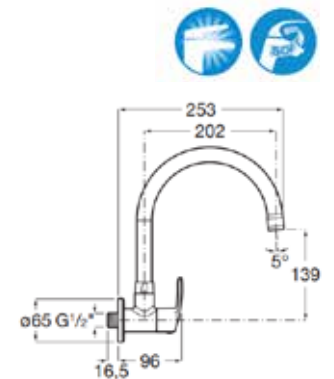

| Rp 963,000,-

**Atlas**

Wall-mounted sink tap. Chrome.  
Ref. A5A7690C0H

| Rp 922,000,-

**Monodin-N**

Wall-mounted sink tap. Chrome.  
Ref. A5A7998C0H

| Rp 870,000,-

**L20**