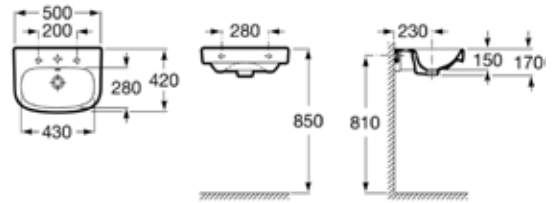

| Rp 1,074,000,-

| Rp 716,000,-

Debba 500 mm

500 x 420 mm

Wall basin with taphole.  
Includes fixing kit.  
**Ref. A32799600D**

Full pedestal.  
**Ref. A33799000D**

Semi-pedestal.  
Includes fixing kit.  
**Ref. A33799100D**