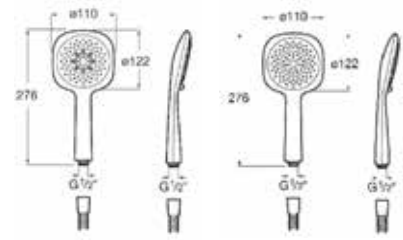

Stella

Stella 100.
3 functions: Rain,
Tonic and Pulse. Chrome.
Ref. A5B1B03C0V

| Rp 810,000,-

1 function: Rain.
Chrome.

Ref. A5B9B03C0V

| Rp 482,000,-