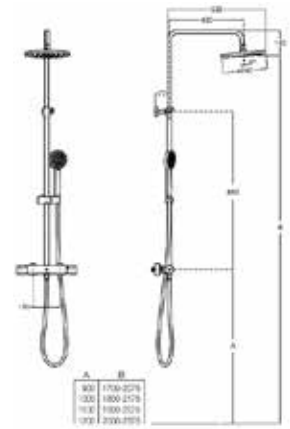

Adjustable thermostatic and swivel wall column.
General features:
- User adjust.
Adjustable from 800 to 1200 mm.
- Handshower with slide bar.
- Rotating shower head.
- Flow diverter-regulator.
Chrome.
Ref. A5A2F18C0N

| Rp 8,677,000,-