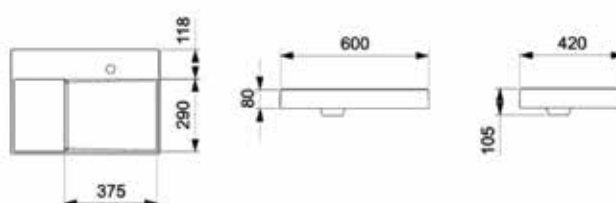

600 x 380 mm

Over countertop basin with taphole. View. Matt white.
Ref. A32727414B

| Rp 6,892,000,-

N Horizon 600 mm