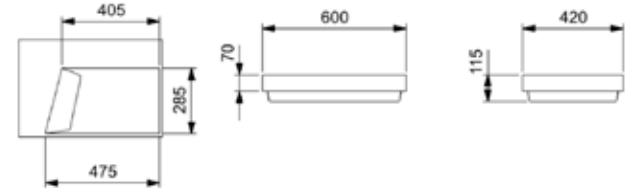

600 x 420 mm

Countertop basin with taphole. Geometric.
Coffee.
Ref. A327276668

| Rp 7,832,000,-

N Horizon 600 mm