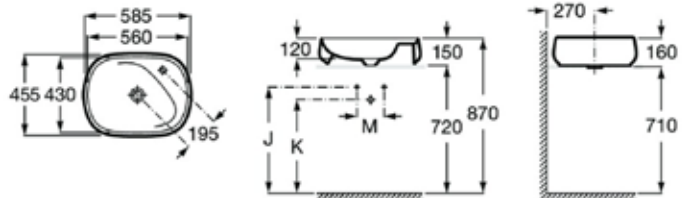

585 x 455 mm

Over countertop basin with taphole. Includes ceramic waste cover. Fineceramic.

Ref. A3270B800D

Rp 12,315,000,-

N

Beyond 585 mm

585 x 455 mm

Over countertop basin with taphole. Includes ceramic waste cover. Fineceramic.