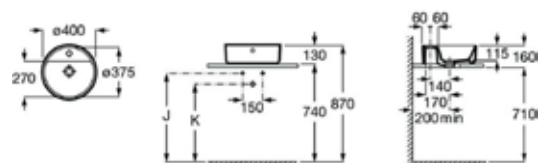

Ø 400 mm

Over countertop basin
with taphole and overflow.

Ref. A3270MK00D

| Rp 2,130,000,-

N The Gap Ø 400 mm