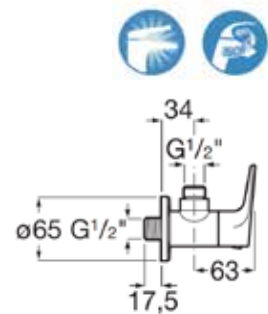

**N Atlas**

Wall-mounted angle valve.  
Chrome.  
**Ref. A5A8090C0H** | Rp 594,000,-

**N** Atlas

Built-in stop valve.  
 Chrome.  
**Ref. A5A1590C0H** | Rp 636,000,-

**N** Atlas

3 ways shower column.  
 General features:  
 - Handshower with slide bar.  
 - High-flow shower head.  
 - Flow diverter-regulator.  
 - Spout.  
 Chrome.  
**Ref. v** | Rp 8,248,000,-