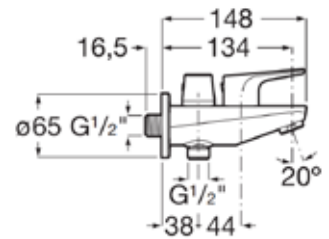

Monodin-N

2 ways sink tap
with diverter.
Chrome.
Ref. A5A9398C0H

| Rp 842,000,-