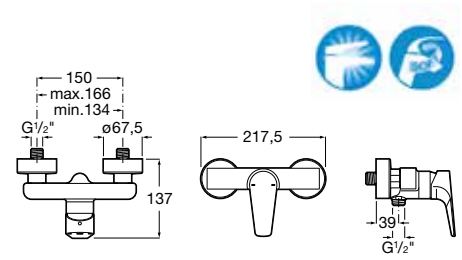

Monodin-N

Wall-mounted shower mixer. Chrome.
Ref. A5A2198C0N

| Rp 1,644,000,-