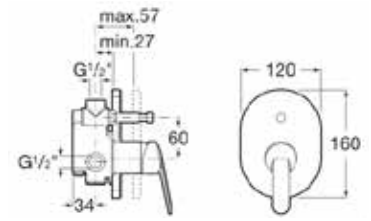

Victoria

Built-in bath or shower mixer. Chrome.
Ref. A5A2225C0V

| Rp 1,213,000,-