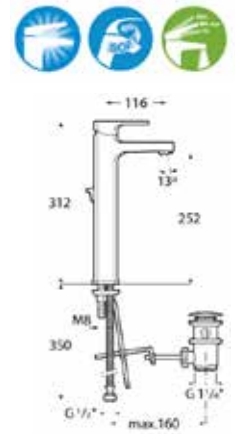

High neck basin mixer with 2 flexibles and pop up waste. Chrome.
Ref. A5A3420C0V

| Rp 5,519,000,-

N Escuadra