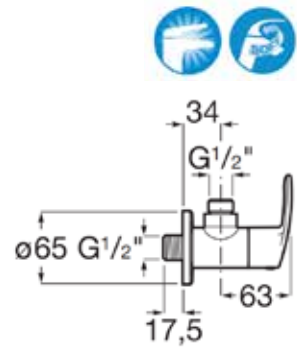

Built-in stop valve.
Chrome.
Ref. A5A1590C0H

Rp 636,000,-

Monodin-N

Wall-mounted
angle valve.
Chrome.
Ref. A5A8098C0H

Rp 567,000,-

Monodin-N

Built-in stop valve.
Chrome.
Ref. A5A1598C0H

Rp 606,000,-

Wall-mounted angle valve.
Chrome.
Ref. A5A8009C0V

Rp 548,000,-