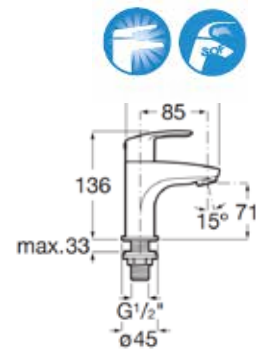

**Monodin-N**

Built-in bath  
or shower mixer.  
Chrome.  
**Ref. A5A2298C0N**

| Rp 1,735,000,-

**Monodin-N**

Basin tap.  
Chrome.  
**Ref. A5A4298C0H**

| Rp 814,000,-

**Monodin-N**

High neck basin  
tap with flexible  
hose. Chrome.  
**Ref. A5A3898C0H**