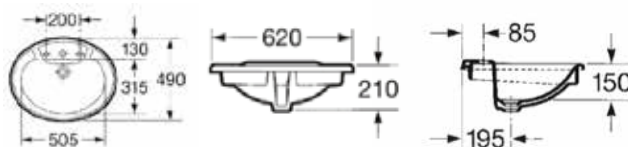

| Rp 3,142,000,-

**Diverta** 600 mm

**600 x 440 mm**  
 Countertop basin  
 with taphole and overflow.  
**Ref. A32711500D**

| Rp 3,299,000,-

**Coral** 620 mm

**620 x 490 mm**  
 Countertop basin  
 with taphole and overflow.  
**Ref. A32787500D**