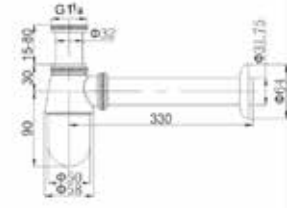

N Bottle Trap

Bottle trap zinc.
MAX 330 mm.
Chrome.
Ref. A506404120

| Rp 529,000,-

N Bottle Trap

P-Trap for basin.
Chrome.
Ref. A506404130

| Rp 388,000,-

Aqua

1/4" waste for basin
or bidet with overflow.
Chrome.
Ref. A505400000

| Rp 311,000,-

N Aqua

1 1/4" waste for basin.
Chrome.
Ref. A525431500

| Rp 311,000,-