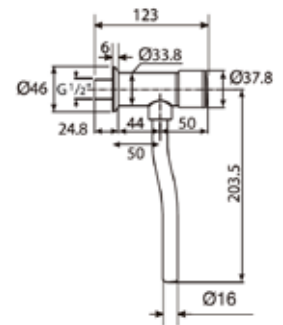

Wall-mounted urinal flush valve.
Chrome.

Ref. A50690240V

| Rp 1,762,000,-