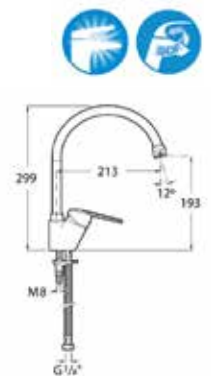

Victoria

Basin cold tap. Chrome.
Ref. A5A4225C0V

| Rp 643,000,-