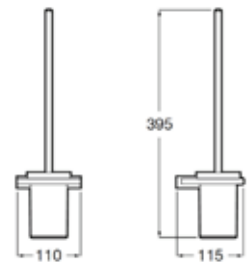

Wall-mounted toilet brush holder. Chrome.
Ref. A817110001

| Rp 1,964,000,-

Wall-mounted toilet brush holder. Chrome.
Ref. A817099001

| Rp 924,000,-

Wall-hung toilet brush holder. Chrome.
Ref. A817118001

| Rp 913,000,-

Wall-mounted toilet brush holder. Chrome.
Ref. A817124001

| Rp 796,000,-