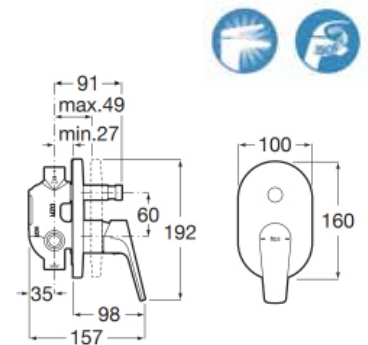

Built-in bath shower mixer with automatic diverter. Chrome.
Ref. A5A061EC00

Rp 2,216,000,-