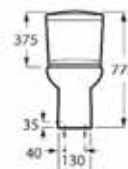

**520 x 410 mm**  
Wall basin with taphole.  
Includes fixing kit.  
**Ref. A32739400D**

Victoria 520 mm

Full pedestal.  
**Ref. A33130700D**

| Rp 954,000,-

| Rp 895,000,-

Victoria EL with Roca E-flush

**Length: 720 mm**  
**Outlet: 500 mm**  
Close-coupled WC.  
S-Trap outlet 500 mm  
Bowl shape elongated.  
Washdown.  
Includes fixing kit.  
**Ref. A3423D1000**