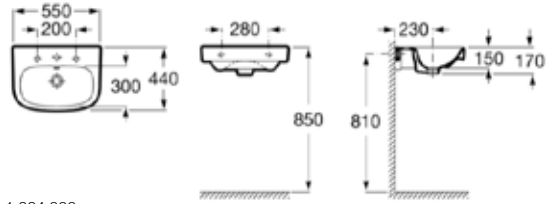

| Rp 1,224,000,-

| Rp 1,074,000,-

| Rp 716,000,-