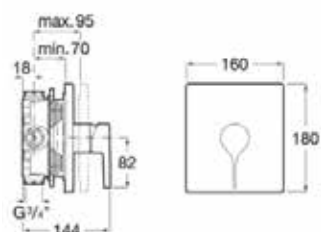

Wall-mounted shower mixer. 1.70 m flexible shower hose. Natura handshower and wall bracket. Chrome.

Ref. A5A2025C0V

| Rp 1,695,000,-

Bath & Shower / Deck-Mounted / Single Lever Mixer

Deck-mounted bath shower mixer with accessories.

Ref. Z5A0920C0N

| Rp 7,830,000,-

Bath & Shower / Built-In / Single Lever

Built-in bath shower mixer with automatic diverter. To be completed with Roca Box.

Ref. A5A0B3AC00

| Rp 7,690,000,-

Built-in shower mixer. To be completed with Roca Box.

Ref. A5A2B3AC00

| Rp 6,510,000,-