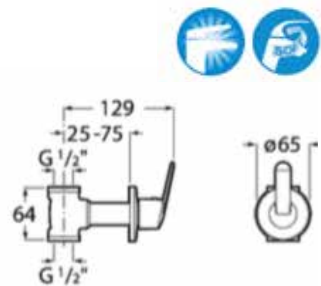

**Victoria**

Built-in stop valve.  
Chrome.  
**Ref. A5A1525C0V**

| Rp 509,000,-

**Bath & Shower Columns**

**N Atlas**

3 ways shower column.  
General features:  
- Handshower with slide bar.  
- High-flow shower head.  
- Flow diverter-regulator.  
- Spout.  
Chrome.  
**Ref. A5A9A90C0N**