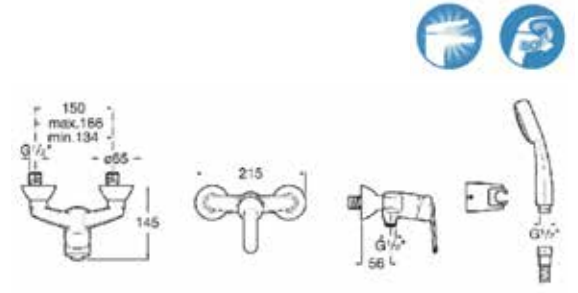

Wall-mounted shower mixer. 1.70 m flexible shower hose. Natura handshower and wall bracket. Chrome.
Ref. A5A2025C0V

Rp 1,695,000,-