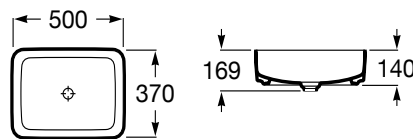

N Inspira 500 mm

500 x 370 mm

Over countertop basin.
Includes ceramic
waste cover.
Fineceramic. Square.
Coffee.
Ref. A327530660

| Rp 7,447,000,-