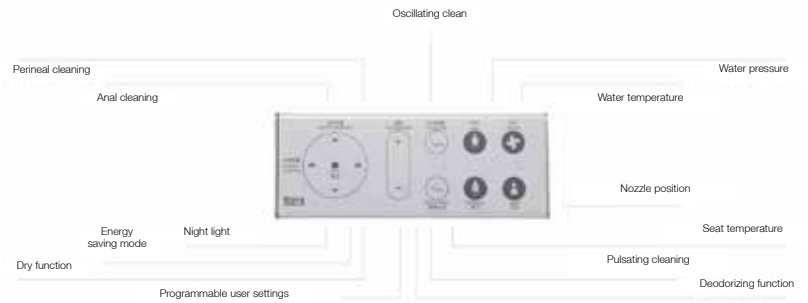

Remote control

Product range / Multiclean® Advance

Round
Page 24