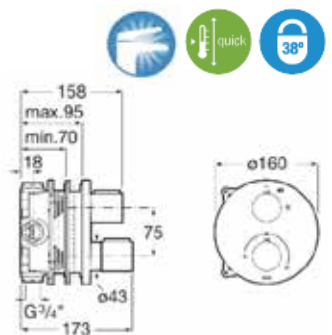

Bath & Shower / Built-In / Thermostatic

Built-in shower mixer. To be completed with Roca Box. Chrome.
Ref. A5A2C09C0V

| Rp 6,035,000,-