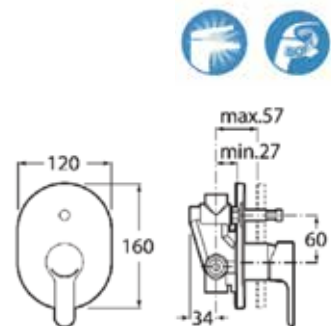

Built-in bath shower mixer with automatic diverter. Chrome.
Ref. A5A0698C0N

| Rp 2,620,000,-

Built-in bath or shower mixer. Chrome.
Ref. A5A2298C0N

| Rp 1,735,000,-

Built-in bath shower mixer with automatic diverter. Chrome.
Ref. A5A061EC00

| Rp 2,216,000,-

Built-in bath shower mixer with automatic diverter. Chrome.
Ref. A5A0609C0V

| Rp 2,163,000,-