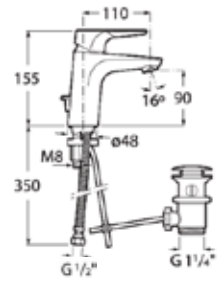

Atlas

High neck basin mixer with 2 flexibles. Cold start. Chrome.
Ref. A5A3790C0V

| Rp 3,071,000,-