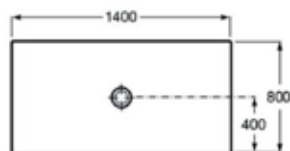

1400 x 800 mm  
Ø 90 mm

Senceramic shower tray.  
Beige.

Ref. A3740L4650

| Rp 17,175,000,-

**N** Cratos

1400 x 800 mm  
Ø 90 mm

Senceramic shower tray.  
Coffee.

Ref. A3740L4660