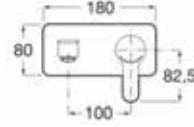

| Rp 1,670,000,-