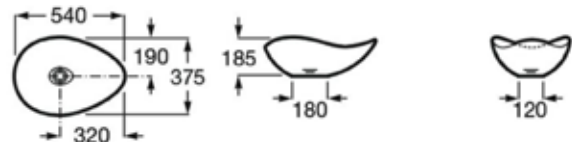

Ø 375 mm

Over countertop basin.
Includes ceramic waste
cover. Fineceramic.
Onyx.

Ref. A327A15640

| Rp 4,786,000,-

N Ruy Ohtake Ø 375 mm

540 x 375 mm

Over countertop basin.
Includes ceramic waste
cover. Fineceramic.
Coffee.

Ref. A327A13000

| Rp 4,519,000,-

N Ruy Ohtake 540 mm