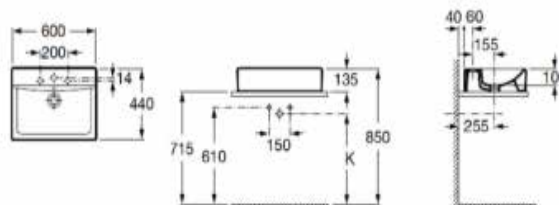

600 x 440 mm
Countertop basin
with taphole and overflow.
Ref. A32711500D

| Rp 3,299,000,-