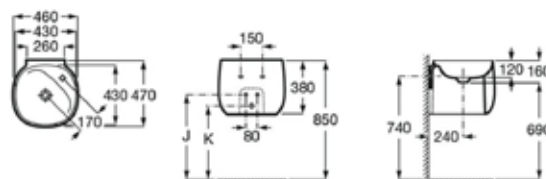

# Beyond

The interplay of volumes defines one of Roca's most exclusive vitreous china collections, for those who wish to take a step further in the search for innovation and design.

**N** Beyond 460 mm

460 x 470 mm