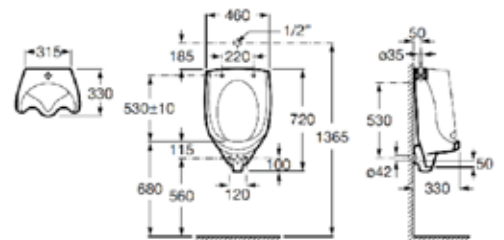

Wall urinal with integrated spreader, fixing kit, outlet acc and plug. Back inlet. White.

Ref. A35345100D | Rp 5,050,000,-