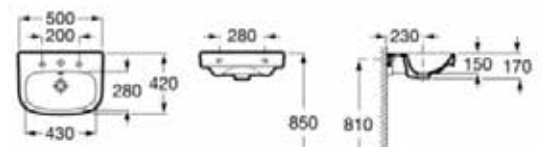

Debba 550 mm

550 x 440 mm

Wall basin with taphole.
Includes fixing kit.
Ref. A32799500D

| Rp 1,224,000,-

Full pedestal.
Ref. A33799000D

| Rp 1,074,000,-

Semi-pedestal.
Includes fixing kit.
Ref. A33799100D

| Rp 716,000,-