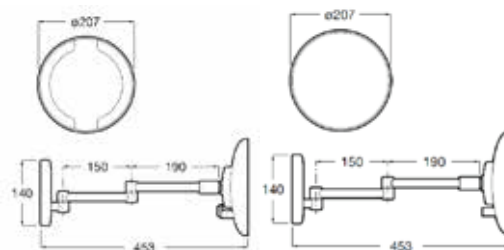

Accessories / Mirrors

Hotel's 2.0

Wall-hung. 2 arms.
Mirror with light. Chrome.
Ref. A817108001

| Rp 3,613,000,-

Mirror without light.
Chrome
Ref. A817109001

| Rp 2,071,000,-