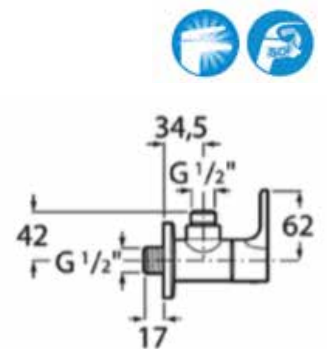

Wall-mounted angle valve.
Chrome.
Ref. A5A8009C0V

Rp 548,000,-