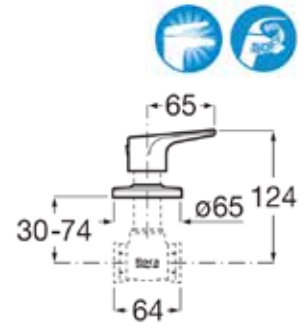

Built-in stop valve.
Chrome.
Ref. A5A1590C0H

Rp 636,000,-

Monodin-N

Wall-mounted
angle valve.
Chrome.
Ref. A5A8098C0H

Rp 567,000,-