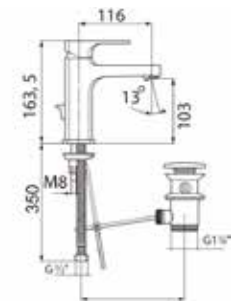

**Escuadra**

Basin mixer with 2 flexibles and pop up waste. Gold.  
**Ref. A5A3020G0N**

| Rp 5,702,000,-

**N** Escuadra

High neck basin mixer with 2 flexibles and pop up waste. Gold.  
Ref. A5A3420G0N

| Rp 8,278,000,-