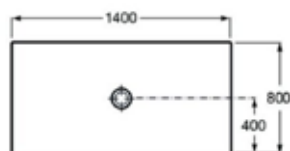

| Rp 17,175,000,-

**N** Cratos

1400 x 800 mm  
Ø 90 mm

Senceramic shower tray.  
Onyx.

Ref. A3740L4640

| Rp 17,175,000,-

**N** Cratos

1400 x 800 mm  
Ø 90 mm