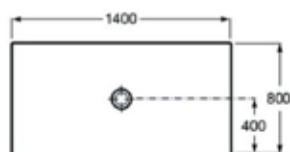

| Rp 15,334,000,-

N Cratos