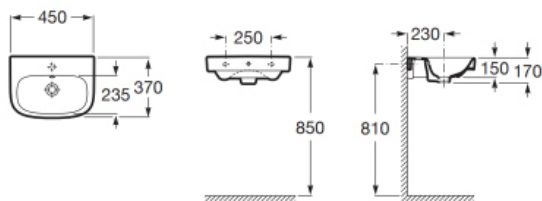

Debba 500 mm

500 x 420 mm

Wall basin with taphole.
Includes fixing kit.
Ref. A32799600D

| Rp 1,143,000,-

Full pedestal.
Ref. A33799000D

| Rp 1,074,000,-

Semi-pedestal.
Includes fixing kit.
Ref. A33799100D

| Rp 716,000,-