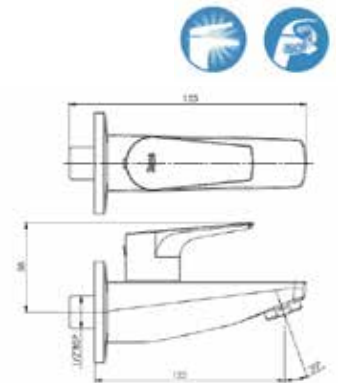

N Atlas

Sink tap.
Chrome.
Ref. A5A7990C0H | Rp 693,000,-