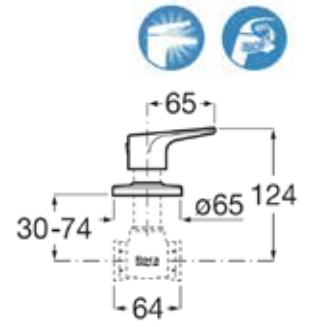

N Atlas

Built-in stop valve.
Chrome.
Ref. A5A1590C0H | Rp 636,000,-

N Atlas

3 ways shower column.
General features:
- Handshower with slide bar.
- High-flow shower head.
- Flow diverter-regulator.
- Spout.
Chrome.
Ref. v | Rp 8,248,000,-