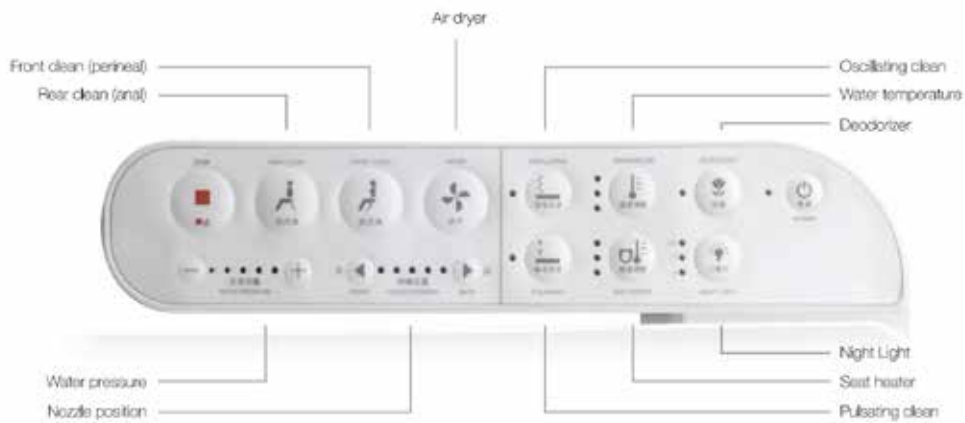

Multiclean® Advance

Multiclean® Advance 2.2

Round

Features:

- -Retractable nozzle that cleans itself before and after use.
- -Presence detection sensor.
- -Energy-saving technology.
- -Soft-closing seat with antibacterial treatment.
- -High quality, long-lasting materials and finishes.
- -Easy to install: all that is needed is a water intake and electrical connection.
- -Complies with Standard EN1717 (protection of drinking water from contamination).

All-in-one design of control panel and electronic bidet. Round.
Ref. A804001007

| Rp 19,985,000,-