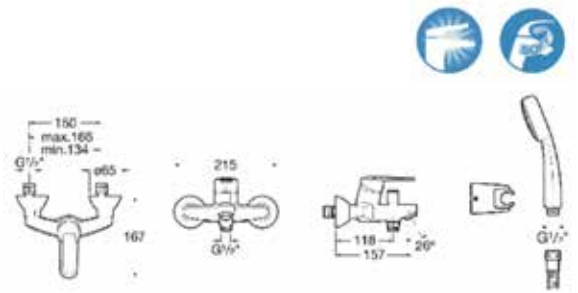

Wall-mounted bath shower mixer with automatic diverter. 1.70m flexible shower hose. Natura handshower and wall bracket. Chrome.
Ref. A5A0125C0V

Rp 2,218,000,-

Victoria

Wall-mounted shower mixer. 1.70 m flexible shower hose. Natura handshower and wall bracket. Chrome.
Ref. A5A2025C0V

Rp 1,695,000,-

Built-in bath shower mixer with automatic diverter, shower head and spout. Chrome.
Ref. A5A0625C0N

Rp 4,040,000,-

Built-in bath or shower mixer with accessories. Chrome.
Ref. A5A2225C0N

Rp 2,364,000,-