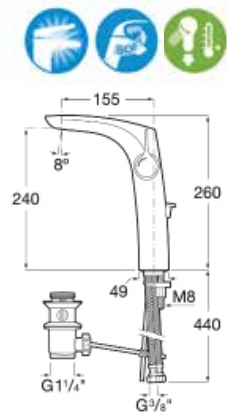

Escuadra

Basin mixer with 2 flexibles and pop up waste. Chrome.
Ref. A5A3020C0V

Rp 3,801,000,-