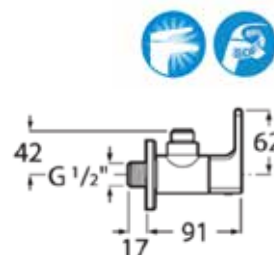

Escuadra

Built-in stop valve. Chrome.
Ref. A5A1520C0V

| Rp 1,235,000,-