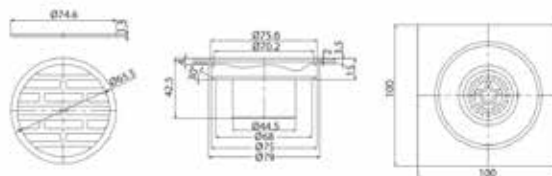

Other Complements / Floor Drains

Ø 52 mm
Automatic drain with trap.
Ref. Z505400700

| Rp 1,152,000,-

Floor drain.
Ref. A5A0029C0N

| Rp 509,000,-

Other Complements / Bottle Trap / Pop Up Waste

Premium bottle trap.
MAX 320 mm.
Chrome.
Ref. WRFA300797CP

| Rp 948,000,-

Bottle trap zinc.
MAX 226 mm.
Chrome.
Ref. WBFT400993CP

| Rp 623,000,-