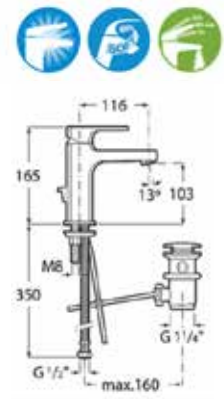

Escuadra

High neck basin mixer with 2 flexibles and pop up waste. Chrome.
Ref. A5A3420C0V

Rp 5,519,000,-