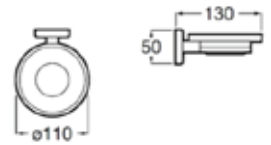

200 x 200 mm
Corner container.
Chrome.
Ref. A817107001

| Rp 1,350,000,-

Accessories / Soap Dish

Wall-mounted soap
dish. Chrome.
Ref. A817126001

| Rp 518,000,-

Accessories / Dispenser

Wall-mounted gel dispenser.
Chrome.
Ref. A817098001

| Rp 737,000,-

Wall-mounted gel dispenser.
Chrome.
Ref. A817117001

| Rp 732,000,-