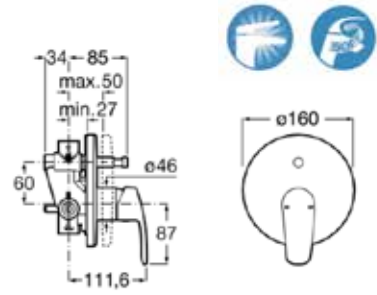

**Atlas**

Built-in bath or shower mixer.  
 Chrome.  
**Ref. A5A2290C0V**

| Rp 1,826,000,-

**Monodin-N**

Built-in bath shower mixer with automatic diverter. Chrome.  
**Ref. A5A0698C0N**

| Rp 2,620,000,-

**Monodin-N**