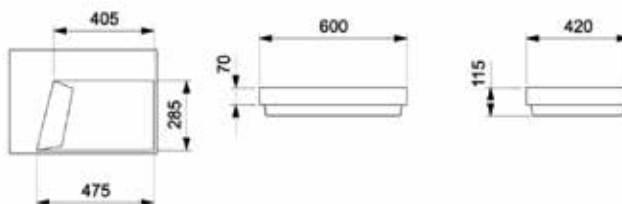

| Rp 6,892,000,-

**N** Horizon 600 mm

600 x 420 mm

Countertop basin  
with taphole. Geometric.  
Coffee.  
Ref. A327276668

| Rp 7,832,000,-

**N** Horizon 600 mm

600 x 420 mm

Countertop basin  
with taphole. Geometric.  
Onyx.  
Ref. A32727610B