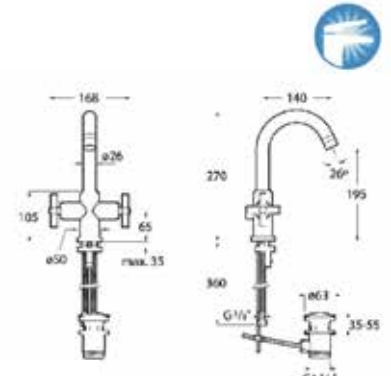

Loft

Basin mixer with 2 flexibles and pop up waste. Chrome.
Ref. A5A3043C0V

Rp 3,824,000,-

Loft

Basin mixer with 2 flexibles and pop up waste. Chrome.
Ref. A5A4443C0V

Rp 4,397,000,-

Loft

Wall-mounted bath shower mixer with automatic diverter. 1.70m flexible shower hose. Handshower and wall bracket. Chrome.
Ref. A5A0143C0V

Rp 5,724,000,-

Loft

Deck-mounted bath mixer. Chrome.
Ref. A5A1043C0V

Rp 4,969,000,-