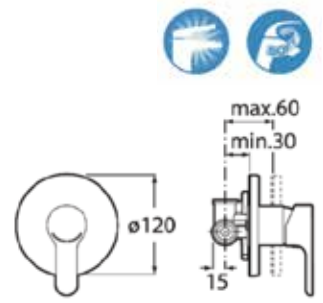

| Rp 2,163,000,-

L20

Built-in bath or shower mixer. Chrome. Ref. A5A2209C0V

Rp 1,400,000,-

Victoria

Built-in bath shower mixer with automatic diverter, shower head and spout. Chrome. Ref. A5A0625C0N

Rp 4,040,000,-