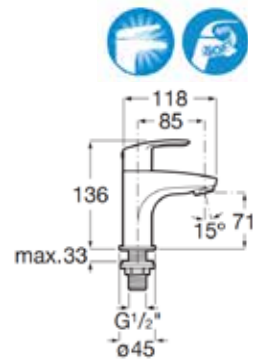

**Monodin-N**

Basin tap.  
Chrome.  
Ref. A5A4298C0H | Rp 814,000,-

**Monodin-N**

High neck basin tap with flexible hose. Chrome.  
Ref. A5A3898C0H | Rp 1,148,000,-

L20

Basin tap with flexible.  
Chrome.  
Ref. A5A4209C0V