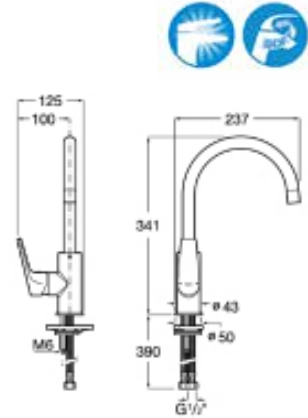

# L20

Circles and straight lines are combined in the simple silhouette of a tap with rounded edges and soft shapes. L20 is discreet and refined, an easily adaptable solution to a wide range of bathroom styles in an array of designs and versions.