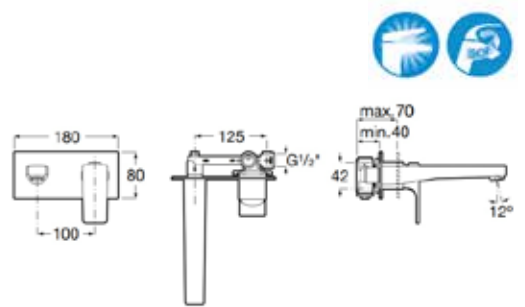

Built-in basin mixer. To be completed with Roca Box.
Ref. A5A3L20C00

| Rp 3,506,000,-

Escuadra

Wall-mounted bath shower mixer with automatic diverter with retention. 1.70m flexible shower hose, handshower and swivel shower. Chrome.
Ref. Z5A0120C0N

| Rp 6,091,000,-