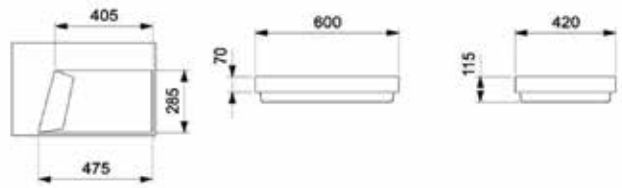

| Rp 6,265,000,-