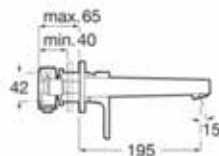

Basin Faucet / Built-In / Single Lever Mixers

Built-in basin mixer.
To be completed
with Roca Box.
Ref. A5A353AC00

| Rp 7,170,000,-

Built-in basin mixer.
To be completed
with Roca Box.
Ref. A5A3L20C00

| Rp 3,506,000,-

Built-in basin mixer.
To be completed
with Roca Box.
Ref. A5A3L09C00

| Rp 1,670,000,-

Basin Faucet / Deck-Mounted / Twin Lever Mixer

Basin mixer with 2
flexibles and pop up
waste. Chrome.
Ref. A5A3043C0V

| Rp 3,824,000,-