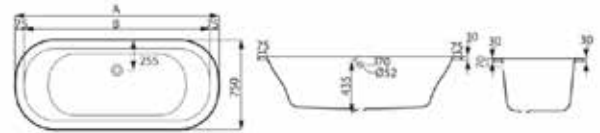

| Rp 7,586,000,-