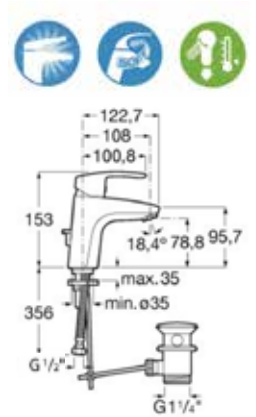

Basin mixer with 2 flexibles and pop up waste. Cold start. Chrome.
Ref. A5A3098C0N

| Rp 2,185,000,-

Wall-mounted bath shower mixer with automatic diverter. Chrome.
Ref. A5A0298C0N

| Rp 2,491,000,-

Monodin-N

Wall-mounted shower mixer. Chrome.
Ref. A5A2198C0N

| Rp 1,644,000,-

Built-in bath shower mixer with automatic diverter. Chrome.
Ref. A5A0698C0N

| Rp 2,620,000,-