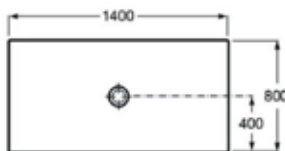

1400 x 800 mm
Ø 90 mm

Senceramic shower tray.
Coffee.
Ref. A3740L4660

Rp 17,175,000,-

1400 x 800 mm
Ø 90 mm

Senceramic shower tray.
Onyx.
Ref. A3740L4640

Rp 17,175,000,-

1400 x 800 mm
Ø 90 mm

Senceramic shower tray.
Matt white.
Ref. A3740L4620

Rp 15,334,000,-

Arms For Shower Heads

Wall

Round arm for wall.
L400.
Ref. A5B0250C0V

Rp 780,000,-