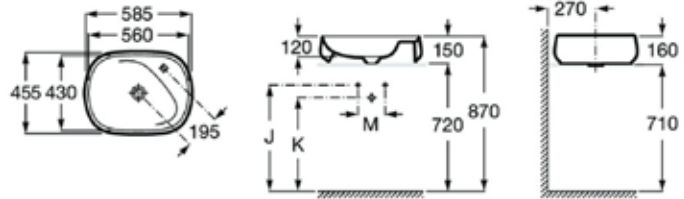

Over Countertop Basins

585 x 455 mm

Over countertop basin with taphole. Includes ceramic waste cover. Fineceramic.

Ref. A3270B800D

| Rp 12,315,000,-

N

Beyond 585 mm