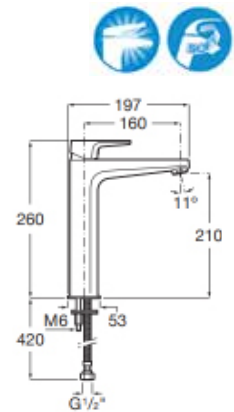

Vela

Built-in bath shower mixer with automatic diverter. Chrome.
Ref. A5A061EC00

Rp 2,216,000,-