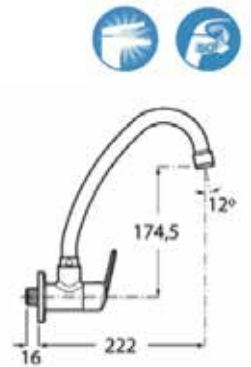

Sink cold tap.
Chrome.
Ref. A5A7825C0V

| Rp 574,000,-

Sink cold tap
with high spout.
Chrome.
Ref. A5A7925C0V

| Rp 832,000,-

Built-in stop valve.
Chrome.
Ref. A5A1525C0V

| Rp 509,000,-