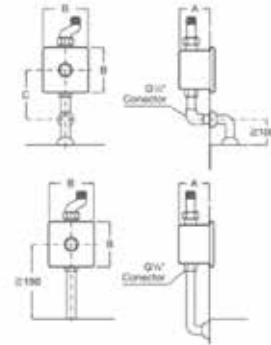

Urinal flush valve.
Powered by mains supply.
Matt.
Ref. A5A9802CMV

Rp 7,439,000,-