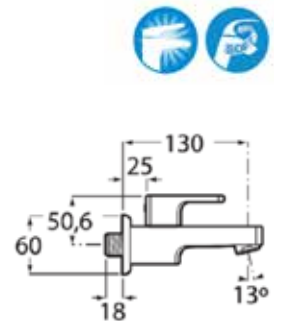

| Rp 10.585.000,-

**Escuadra**

Single lever basin tap.  
 Chrome.  
**Ref. A5A4220C0T**

| Rp 3.072.000,-

**Escuadra**

Basin tap with flexible.  
Chrome.  
**Ref. A5A4220C0V** | Rp 1,258,000,-

**Escuadra**

Wall-mounted sink cold tap.  
Chrome.  
**Ref. A5A7820C0V** | Rp 858,000,-