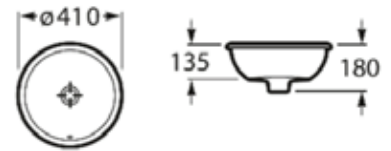

Neo Selene 510 mm

510 x 395 mm
Under countertop basin.
Ref. A32730200D

| Rp 1,504,000,-