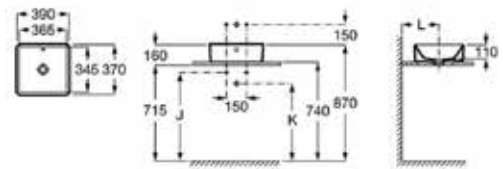

Ø 370 mm

Over countertop basin
Includes ceramic
waste cover.
Fineceramic. Round.
Onyx.

Ref. A327523640

| Rp 6,710,000,-

N Inspira Ø 370 mm

390 x 370 mm

Over countertop basin
with overflow.

Ref. A3270ML00D

| Rp 2,130,000,-

N The Gap 390 mm