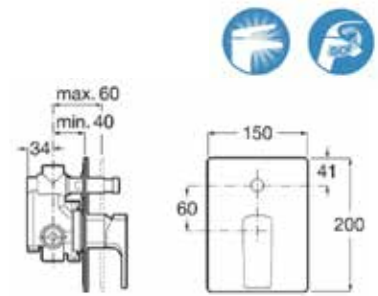

Built-in bath shower mixer with automatic diverter. Chrome.
Ref. A5A0620C0V

| Rp 3,604,000,-

Escuadra

Built-in bath or shower mixer
Chrome.
Ref. A5A2220C0V

| Rp 2,227,000,-