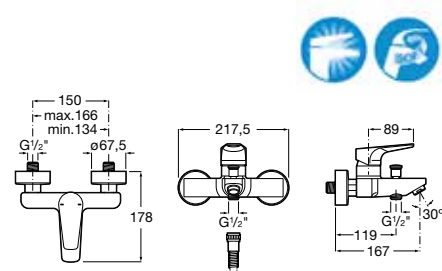

Basin mixer with 2 flexibles and pop up waste. Chrome.
Ref. A5A4443C0V

| Rp 4,397,000,-

Bath & Shower / Wall-Mounted / Single Lever Mixer

Wall-mounted bath shower mixer with automatic diverter with retention. 1.70m flexible shower hose, handshower and swivel shower. Chrome.
Ref. Z5A0120C0N

| Rp 6,091,000,-

Wall-mounted shower mixer. 1.70m Flexible shower hose, handshower and swivel shower. Chrome.
Ref. Z5A2020C0N

| Rp 4,976,000,-

Wall-mounted bath shower mixer with automatic diverter. Chrome.
Ref. A5A0290C0V

| Rp 2,734,000,-