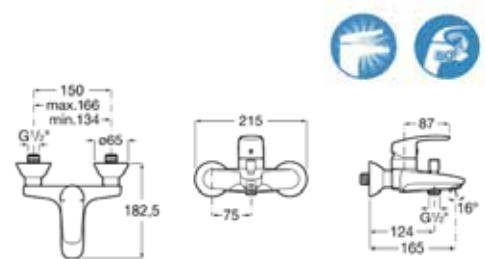

Wall-mounted bath shower mixer with automatic diverter. Chrome.  
**Ref. A5A0298C0N**

| Rp 2,491,000,-

**Victoria**

Wall-mounted bath shower mixer with automatic diverter. 1.70m flexible shower hose. Natura handshower and wall bracket. Chrome.  
**Ref. A5A0125C0V**