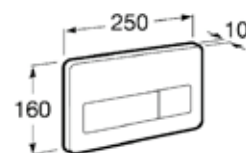

EP-1

Electronic dual flush.
B100-240V. EP-1
Electronic dual.
Ref. A89010300D

| Rp 10,173,000,-