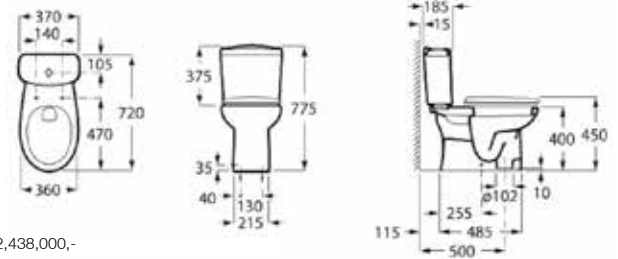

| Rp 769,000,-

Victoria 720 mm

**Length:** 720 mm  
**Outlet:** 500 mm

Close-coupled WC.  
S-Trap outlet 500 mm  
Bowl shape elongated.  
Washdown.  
Includes fixing kit.  
**Ref. A3423D1000**

| Rp 2,438,000,-