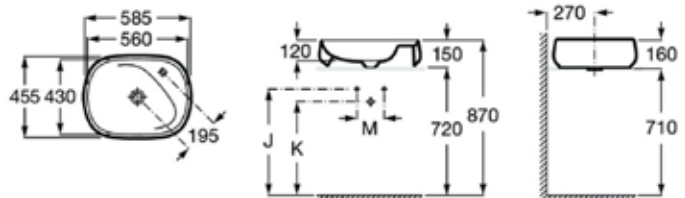

585 x 455 mm

Over countertop basin with taphole. Includes ceramic waste cover. Fineceramic.

Ref. A3270B8640

| Rp 14,522,000,-

N

Beyond 585 mm