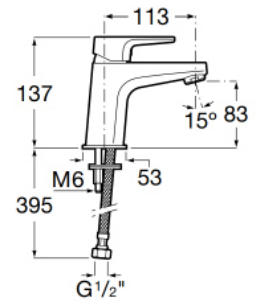

L20

Basin mixer with 2 flexibles and pop up waste. Cold start. Chrome.
Ref. A5A3B09C0V

Rp 1,820,000,-