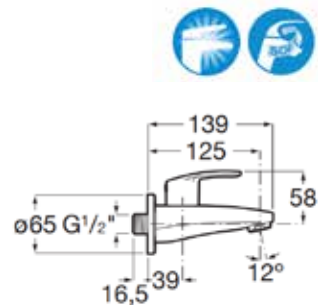

Ref. A5A7990C0H

| Rp 693,000,-

**Monodin-N**

Sink tap.  
Chrome.

Ref. A5A7898C0H

| Rp 655,000,-

**Victoria**

Sink cold tap.  
Chrome.