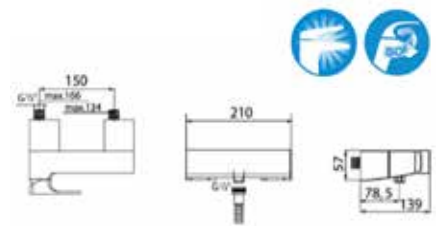

Everlux® PVD Bath & Shower Faucets / Wall-Mounted / Single Lever

N Escuadra

Wall-mounted shower mixer. Gold.
Ref. A5A2020G0N | Rp 7,464,000,-