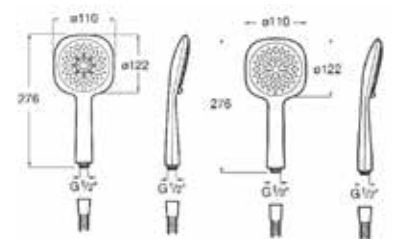

## Shower Kits

**Sensum Round 130**

4 functions  
Sensum Round  
handshower.  
800 mm sliding bar.  
Soap holder and 1.70 m  
satin PVC flexible hose.  
Chrome.

**Ref. A5B1407C0V**

| Rp 2,470,000,-

2 functions  
Sensum Round  
handshower.  
800 mm sliding bar.  
Soap holder and 1.70 m  
satin PVC flexible hose.  
Chrome.