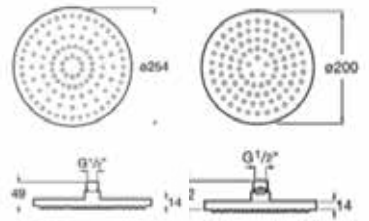

Rain Sense

Round Ø 250 mm.
ABS chrome.
Ref. A5B2250C0V

| Rp 1,323,000,-

Ø 200 mm.
ABS Chrome.
Ref. A5B2150C0V

| Rp 1,154,000,-

Rain Sense

Rectangular
360 x 240 mm.
ABS chrome.
Ref. A5B3050C0V

| Rp 1,844,000,-

Square
200 x 200 mm.
ABS chrome.
Ref. A5B2350C0V

| Rp 1,508,000,-

Stella

Stella wall-mounted
shower head 100/3.
3 functions: Rain,
Tonic and Pulse
Ref. A5BF103C0V

| Rp 1,334,000,-

Stella wall-mounted
shower head 100/1.
1 function: Rain.
Ref. A5B6639C0V

| Rp 1,135,000,-

Shower Trays

1400 x 800 mm
Ø 90 mm

Seneceramic shower tray.
Beige.
Ref. A3740L4650

| Rp 17,175,000,-