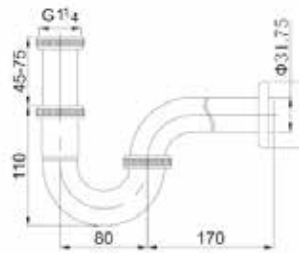

N Bottle Trap

Bottle trap zinc.
MAX 330 mm.
Chrome.
Ref. A506404120

| Rp 529,000,-

N Bottle Trap

P-Trap for basin.
Chrome.
Ref. A506404130

| Rp 388,000,-