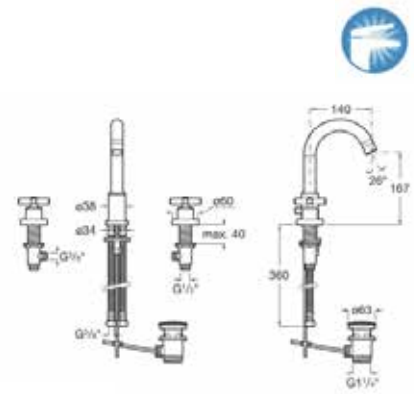

| Rp 4,397,000,-

**Bath & Shower / Wall-Mounted / Single Lever Mixer**

Escuadra

Wall-mounted bath shower mixer with automatic diverter with retention. 1.70m flexible shower hose, handshower and swivel shower. Chrome.  
**Ref. Z5A0120C0N**