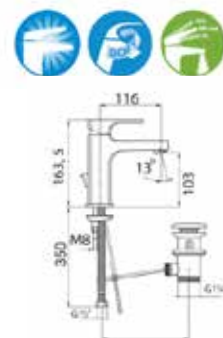

Built-in single lever cold tap shower. Chrome.
Ref. A5A2D20C0T

| Rp 1,959,000,-

Wall-mounted angle valve. Chrome.
Ref. A5A8020C0V

| Rp 1,148,000,-

Built-in stop valve. Chrome.
Ref. A5A1520C0V

| Rp 1,235,000,-

N

Basin mixer with 2 flexibles and pop up waste. Gold.
Ref. A5A3020G0N

| Rp 5,702,000,-