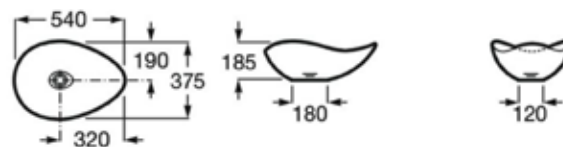

540 x 375 mm

Over countertop basin.
Includes ceramic waste cover. Fineceramic. Onyx.
Ref. A327A13640

| Rp 5,649,000,-

N Ruy Ohtake 540 mm