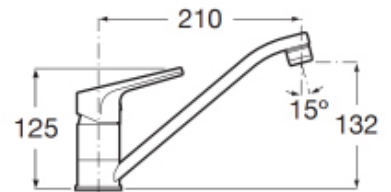

Kitchen Faucet / Deck-Mounted / Single Lever Mixer

Vela

Sink mixer with 2
flexibles. Chrome.
Ref. A5A871EC00

Rp 1,916,000,-