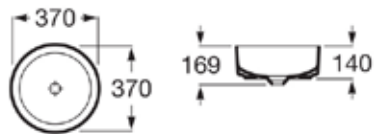

| Rp 6,710,000,-

**N** Inspira 370 mm

**370 x 370 mm**

Over countertop basin.  
Includes ceramic  
waste cover. Fineceramic.  
Onyx.  
**Ref. A327532640**

| Rp 6,710,000,-

Inspira Ø 370 mm

**Ø 370 mm**

Over countertop basin  
Includes ceramic  
waste cover.  
Fineceramic. Round.  
**Ref. A32752300D**