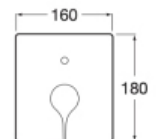

N Insignia

Built-in bath shower
mixer with automatic
diverter. To be completed
with Roca Box.
Ref. A5A0B3AC00

| Rp 7,690,000,-