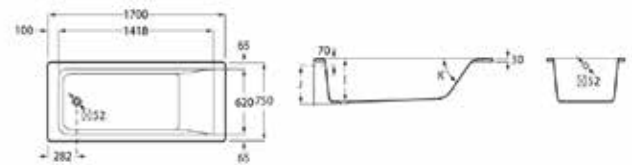

| Rp 7,074,000,-