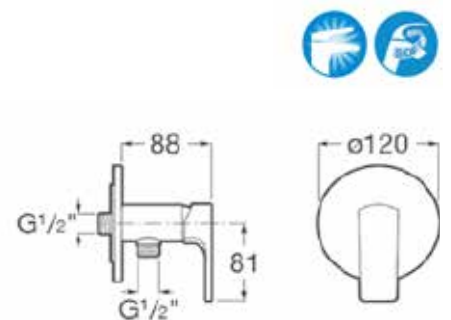

Wall-mounted single lever cold tap shower.
Chrome.
Ref. A5A7820C0T | Rp 2,151,000,-