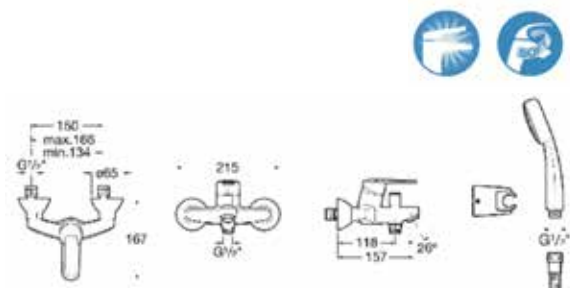

Wall-mounted shower mixer. Chrome.
Ref. A5A2190C0V

| Rp 2,346,000,-

Wall-mounted shower mixer. Chrome.
Ref. A5A2198C0N

| Rp 1,644,000,-

Wall-mounted bath shower mixer with automatic diverter. Chrome.
Ref. A5A0298C0N

| Rp 2,491,000,-

Wall-mounted bath shower mixer with automatic diverter. 1.70m flexible shower hose. Natura handshower and wall bracket. Chrome.
Ref. A5A0125C0V

| Rp 2,218,000,-