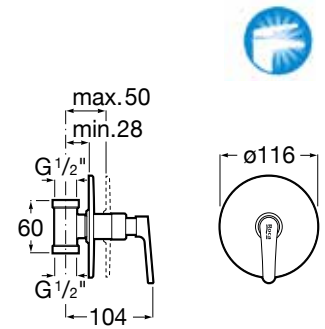

## Angle & Stop Valves

**Cadena**

Shower tap.  
Chrome.  
**Ref. A5A787DC0V**

| Rp 520,000,-

**Cadena**

Built-in stop valve.  
Chrome.  
**Ref. A5A157DC0V**

| Rp 412,000,-

**Escuadra**