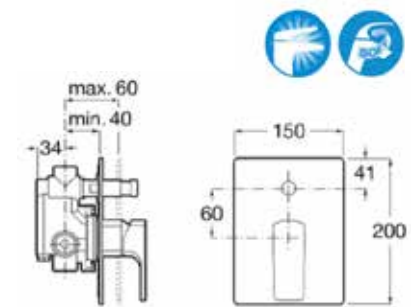

Built-in bath shower mixer. Brushed titanium black.
Ref. A5A0620NMN | Rp 5,406,000,-