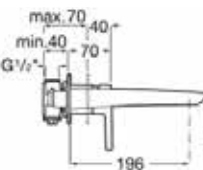

Basin Faucet / Built-In / Single Lever Mixers

Built-in basin mixer.
To be completed
with Roca Box.
Ref. A5A353AC00

| Rp 7,170,000,-

Built-in basin mixer.
To be completed
with Roca Box.
Ref. A5A3L20C00

| Rp 3,506,000,-

Built-in basin mixer.
To be completed
with Roca Box.
Ref. A5A3L09C00

| Rp 1,670,000,-

Basin Faucet / Deck-Mounted / Twin Lever Mixer

Basin mixer with 2
flexibles and pop up
waste. Chrome.
Ref. A5A3043C0V

| Rp 3,824,000,-