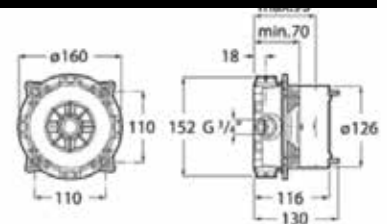

Bath and Shower / Deck-Mounted / Twin Lever Mixer

Deck-mounted bath mixer. Chrome.
Ref. A5A1043C0V

Rp 4,969,000,-

Smart Shower

350 x 350 mm

Rain Dream built-in shower-head, 3 puzzle jets, Stella stick square hand-shower, satin PVC flexible hose and bracket for handshower with integrated water inlet.

Ref. A5D124AC00

Rp 84,880,000,-

Bath & Shower Faucets / Floorstanding / Single Lever

Floor standing bath filler mixer with automatic diverter. 1.70 m flexible shower hose and handshower. Chrome.

Ref. Z5A2720C0N

Rp 10,585,000,-

Roca Box

Built-in ceramic. Universal Roca Box.
Ref. A52586940V

Rp 2,225,000,-