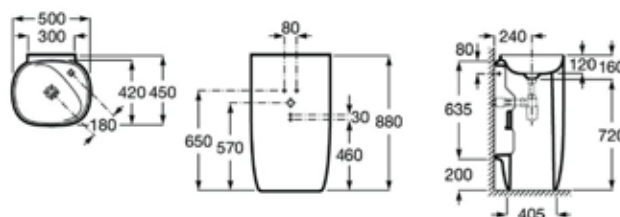

N Beyond 500 mm

500 x 450 mm

Totem finoceramic basin with taphole. Includes ceramic waste cover, fixing kit, and bottle trap. Coffee.
Ref. A3270B0660

| Rp 151,620,000,-