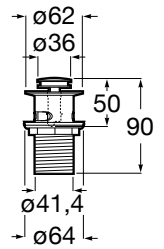

Bottle trap zinc.  
MAX 330 mm.  
Chrome.  
Ref. A506404120

| Rp 529,000,-

**N** Bottle Trap

P-Trap for basin.  
Chrome.  
Ref. A506404130

| Rp 388,000,-

**Aqua**

1/4" waste for basin  
or bidet with overflow.  
Chrome.  
Ref. A505400000