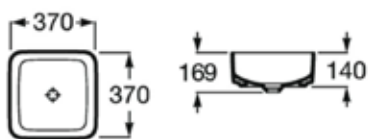

N Inspira 370 mm

370 x 370 mm

Over countertop basin.
Includes ceramic
waste cover. Fineceramic.
Onyx.
Ref. A327532640

| Rp 6,710,000,-