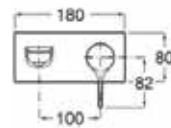

Basin Faucet / Built-In / Single Lever Mixers

Built-in basin mixer.
To be completed
with Roca Box.
Ref. A5A353AC00

| Rp 7,170,000,-

Built-in basin mixer.
To be completed
with Roca Box.
Ref. A5A3L20C00

| Rp 3,506,000,-

Built-in basin mixer.
To be completed
with Roca Box.
Ref. A5A3L09C00

| Rp 1,670,000,-

Basin Faucet / Deck-Mounted / Twin Lever Mixer

Basin mixer with 2
flexibles and pop up
waste. Chrome.
Ref. A5A3043C0V

| Rp 3,824,000,-