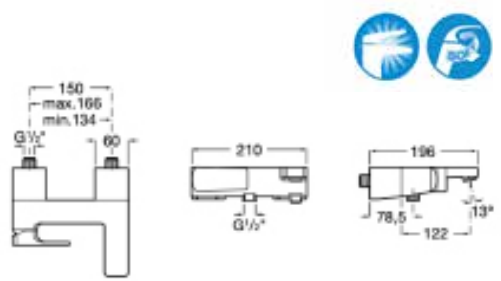

N Escuadra

Wall-mounted bath shower mixer. Gold.
Ref. A5A0120G0N | Rp 9,136,000,-