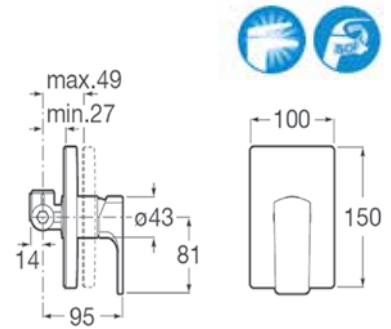

Wall-mounted single lever  
cold tap shower.  
Chrome.  
**Ref. A5A7890C0T**

| Rp 1,216,000,-

**Escuadra**

Built-in single lever  
cold tap shower.  
Chrome.  
**Ref. A5A2D20C0T**

Rp 1,959,000,-

**Atlas**

Built-in single lever  
cold tap shower.  
Chrome.  
**Ref. A5A2D90C0T**