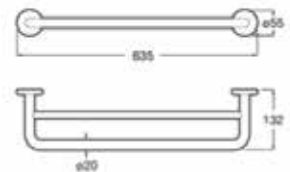

Hotel's 2.0

635 x 132 mm
Double towel rail.
Chrome.
Ref. A817104001

| Rp 1,864,000,-