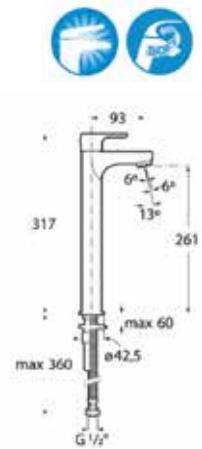

Victoria

Basin cold tap.
Chrome.
Ref. A5A4225C0V

| Rp 643,000,-