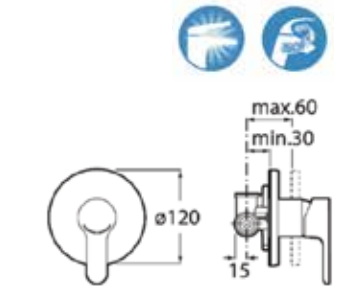

L20

Basin tap with flexible. Chrome.
Ref. A5A4209C0V

Rp 786,000,-