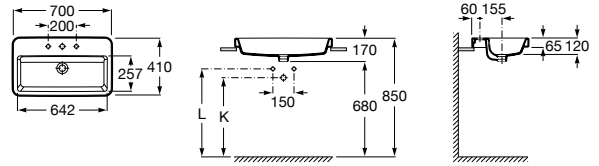

The Gap 550 mm

550 x 410 mm

Semi-insert basin
with taphole and overflow.
Ref. A32747V00D

| Rp 2,289,000,-