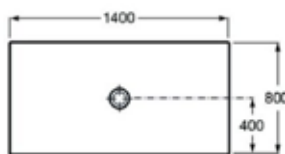

| Rp 17,175,000,-

**N** Cratos

1400 x 800 mm  
Ø 90 mm

Senceramic shower tray.  
Coffee.  
Ref. A3740L4660

Rp 17,175,000,-

**N** Cratos

1400 x 800 mm  
Ø 90 mm

Senceramic shower tray.  
Onyx.  
Ref. A3740L4640