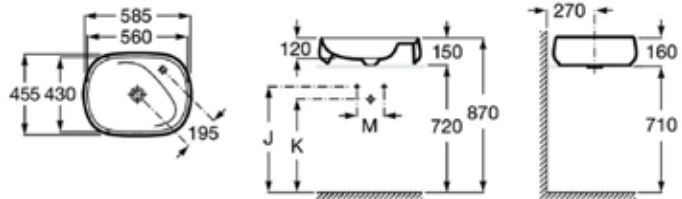

Ref. A3270B0660

| Rp 151,620,000,-

500 x 450 mm

Totem fineceramic basin with taphole. Includes ceramic waste cover, fixing kit, and bottle trap. Onyx.

Ref. A3270B0640

Rp 151,620,000,-

N

Beyond 500 mm