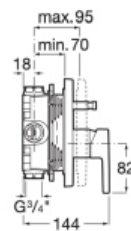

N Insignia

Built-in bath shower
mixer with automatic
diverter. To be completed
with Roca Box.
Ref. A5A0B3AC00

| Rp 7,690,000,-