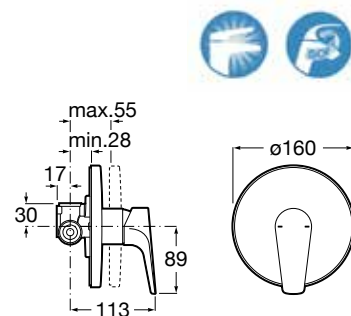

Built-in bath shower mixer with automatic diverter. Chrome.
Ref. A5A0620C0V

| Rp 3,604,000,-

Built-in bath or shower mixer
Chrome.
Ref. A5A2220C0V

| Rp 2,227,000,-

Built-in bath shower mixer with automatic diverter. Chrome.
Ref. A5A0690C0V

| Rp 2,758,000,-

Built-in bath or shower mixer.
Chrome.
Ref. A5A2290C0V

| Rp 1,826,000,-