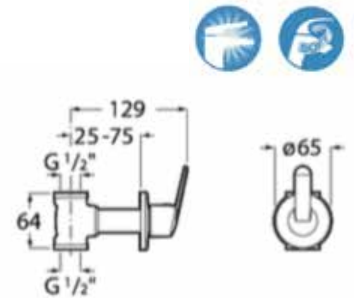

Built-in stop valve.
Chrome.
Ref. A5A1525C0V

| Rp 509,000,-