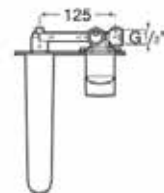

Basin Faucet / Built-In / Single Lever Mixers

Built-in basin mixer.
To be completed
with Roca Box.
Ref. A5A353AC00

| Rp 7,170,000,-

Built-in basin mixer.
To be completed
with Roca Box.
Ref. A5A3L20C00

| Rp 3,506,000,-

Built-in basin mixer.
To be completed
with Roca Box.
Ref. A5A3L09C00

| Rp 1,670,000,-

Basin Faucet / Deck-Mounted / Twin Lever Mixer

Basin mixer with 2
flexibles and pop up
waste. Chrome.
Ref. A5A3043C0V

| Rp 3,824,000,-