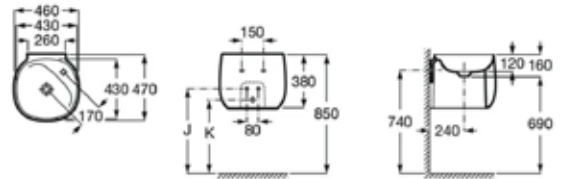

N Beyond 500 mm

500 x 450 mm

Totem fineceramic basin with taphole.
Includes ceramic waste cover, fixing kit, and bottle trap.

Ref. A3270B000D

| Rp 121,296,000,-