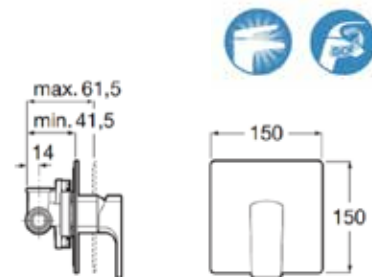

Built-in bath or shower mixer
Chrome.
Ref. A5A2220C0V

| Rp 2.227.000,-