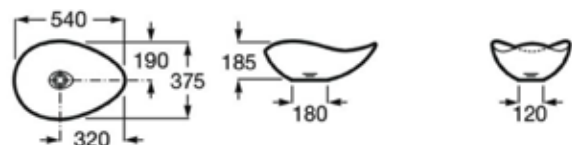

540 x 375 mm

Over countertop basin.
Includes ceramic waste
cover. Fineceramic.
Coffee.

Ref. A327A13660

| Rp 5,649,000,-

N Ruy Ohtake 540 mm