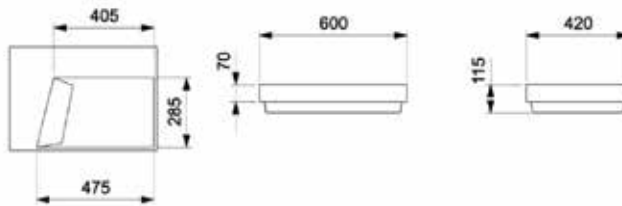

## Countertop Basins

**N** Horizon 600 mm

600 x 420 mm

Countertop basin  
with taphole. Geometric.  
Ref. A32727600B

| Rp 6,265,000,-

**N** Horizon 600 mm

600 x 420 mm

Countertop basin  
with taphole. Geometric.  
Matt white.  
Ref. A32727614B