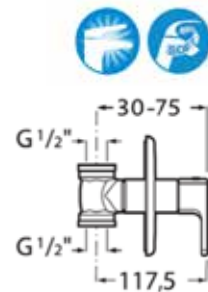

| Rp 1,959,000,-

**Escuadra**

Wall-mounted angle valve. Chrome.  
**Ref. A5A8020C0V**

| Rp 1,148,000,-

**Escuadra**

Built-in stop valve. Chrome.  
**Ref. A5A1520C0V**

| Rp 1,235,000,-

**N**