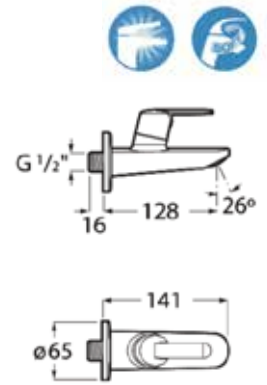

**Victoria**

Basin cold tap. Chrome.  
**Ref. A5A4225C0V**

| Rp 643,000,-

**Victoria**

Sink cold tap.  
 Chrome.  
**Ref. A5A7825C0V**

| Rp 574,000,-

**Victoria**

Sink cold tap  
 with high spout.  
 Chrome.  
**Ref. A5A7925C0V**