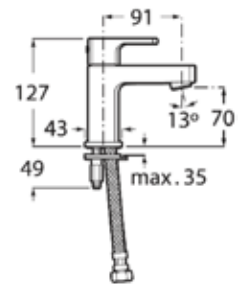

| Rp 2,608,000,-

**Cold Water Taps**

**Escuadra**

Single lever basin tap.  
Chrome.  
**Ref. A5A4220C0T**

| Rp 3,072,000,-

**Escuadra**

Basin tap with flexible.  
Chrome.  
**Ref. A5A4220C0V**

| Rp 1,258,000,-