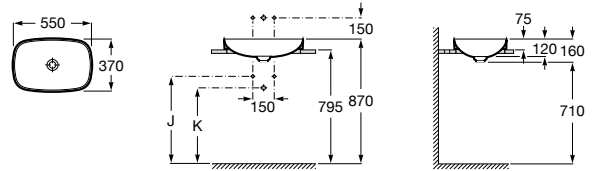

| Rp 5,684,000,-