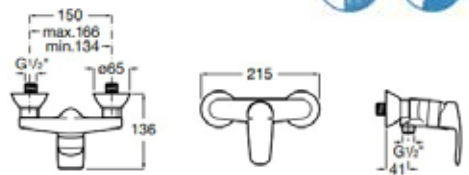

Monodin-N

Wall-mounted bath shower mixer with automatic diverter. Chrome.
Ref. A5A0298C0N

| Rp 2,491,000,-