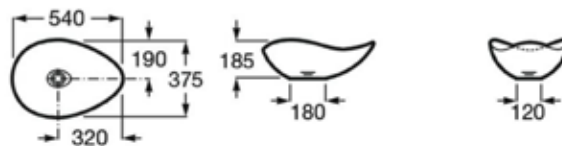

540 x 375 mm

Over countertop basin.
Includes ceramic waste cover. Fineceramic.
Ref. A327A13000

| Rp 4,519,000,-

540 x 375 mm

Over countertop basin.
Includes ceramic waste cover. Fineceramic.
Coffee.
Ref. A327A13660

| Rp 5,649,000,-

N Ruy Ohtake 540 mm

540 x 375 mm

Over countertop basin.
Includes ceramic waste cover. Fineceramic.
Onyx.
Ref. A327A13640

| Rp 5,649,000,-