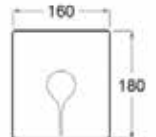

N Insignia

Built-in shower mixer.
To be completed
with Roca Box.
Ref. A5A2B3AC00

| Rp 6,510,000,-