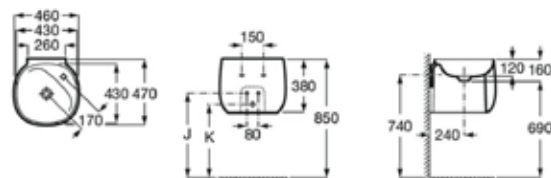

| Rp 20,740,000,-