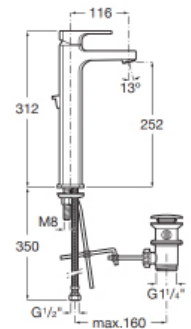

N Escuadra

High neck basin mixer with 2 flexibles and pop up waste. Brushed titanium black.
Ref. A5A3420NMN

| Rp 8,278,000,-