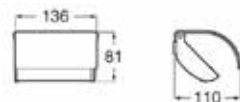

Hotel's 2.0

Spare toilet roll holder. Chrome.
Ref. A817102001 | Rp 765,000,-