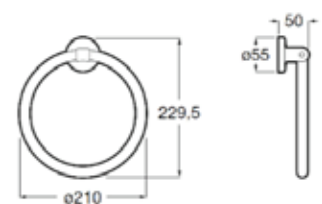

600 mm

Towel rail. Chrome.
Ref. A817095001

| Rp 1,272,000,-

Rubik

600 mm

Towel rail. Chrome.
Ref. A817113001

| Rp 1,189,000,-

600 mm

Towel rail. Chrome.
Ref. A817119001

| Rp 940,000,-

Accessories / Towel Rings

Ø 210 mm

Towel ring. Chrome.
Ref. A817100001

| Rp 752,000,-