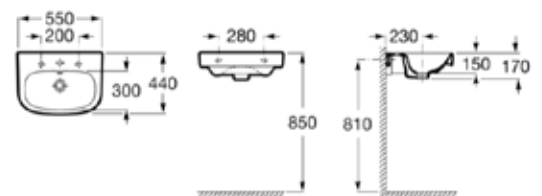

Victoria 520 mm

520 x 410 mm

Wall basin with taphole.
Includes fixing kit.
Ref. A32739400D

| Rp 954,000,-

Full pedestal.
Ref. A33130700D

| Rp 895,000,-