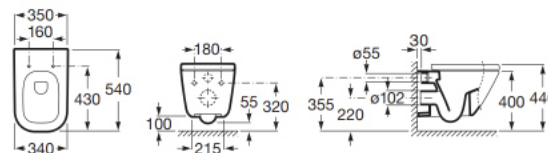

Rp 3,625,000,-

Seat & Cover in urea formaldehyde resins.
Soft close
with quick release.
Ref. A80D472001

Rp 1,945,000,-