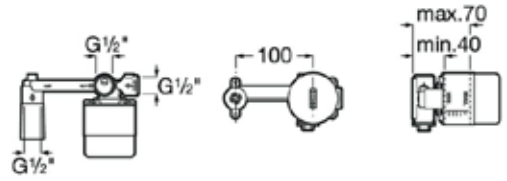

Universal Box Basin.
Ref. A525220603

Rp 1,280,000,-