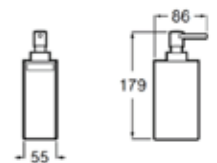

### Accessories / Dispenser

Nuova

Wall-mounted gel dispenser.  
 Chrome.  
 Ref. A817098001

| Rp 737,000,-

Rubik

Wall-mounted gel dispenser.  
 Chrome.  
 Ref. A817117001

| Rp 732,000,-

Victoria