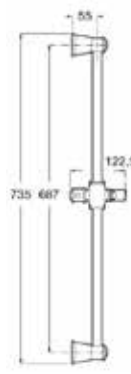

With adjustable
shower bracket. 710 mm.
Chrome.
Ref. A52631970V

Rp 1,173,000,-