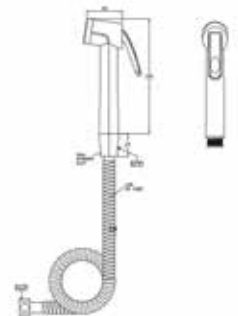

Arm for wall.
Chrome.

Ref. A5B0750C0V

| Rp 356,000,-

Round arm for ceiling.
L200.

Ref. A5B0550C0V

| Rp 469,000,-

Healthy Faucets

Healthy faucet set.
Chrome.

Ref. A5B9130B0V

| Rp 513,000,-

Healthy faucet set.
White.

Ref. A5B9130C0V

| Rp 356,000,-

Healthy faucet set.
Chrome.

Ref. A5B9530C0V

| Rp 573,000,-