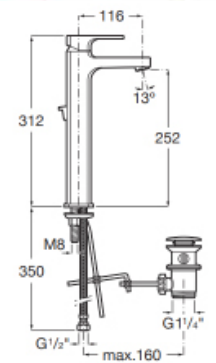

**N** Escuadra

High neck basin mixer with 2 flexibles and pop up waste. Gold.  
**Ref. A5A3420G0N** | Rp 8,278,000,-

**N** Escuadra

Basin mixer with 2 flexibles and pop up waste. Brushed titanium black.  
**Ref. A5A3020NMN** | Rp 5,702,000,-