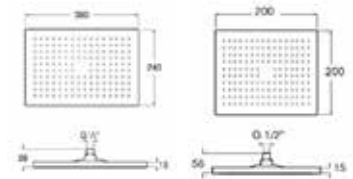

Rain Sense

Round Ø 250 mm.
ABS chrome.
Ref. A5B2250C0V

| Rp 1,323,000,-

Ø 200 mm.
ABS Chrome.
Ref. A5B2150C0V

| Rp 1,154,000,-

Rain Sense

Rectangular
360 x 240 mm.
ABS chrome.
Ref. A5B3050C0V

| Rp 1,844,000,-

Square
200 x 200 mm.
ABS chrome.
Ref. A5B2350C0V

| Rp 1,508,000,-