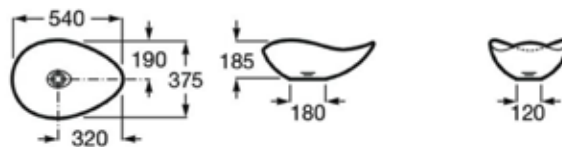

N Ruy Ohtake 540 mm

540 x 375 mm

Over countertop basin.
Includes ceramic waste cover. Fineceramic.
Onyx.
Ref. A327A13640

| Rp 5,649,000,-