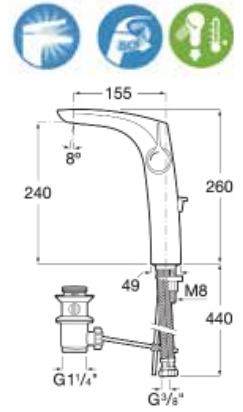

N Insignia

High neck basin mixer
with 2 flexibles and
pop up waste. Cold start.
Chrome.
Ref. A5A343AC00

| Rp 13,286,000,-