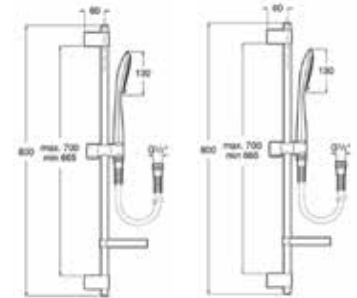

Stella Shower Kit

Stella handshower 100/3.
700 mm sliding bar
and 1.70 m satin
PVC flexible hose.
Chrome.

Ref. A5B1H03C0V

| Rp 1,928,000,-

Stella handshower 80/3.
700 mm sliding bar
and 1.70 m satin
PVC flexible hose.
Chrome.

Ref. A5B1J03C0V

| Rp 1,813,000,-