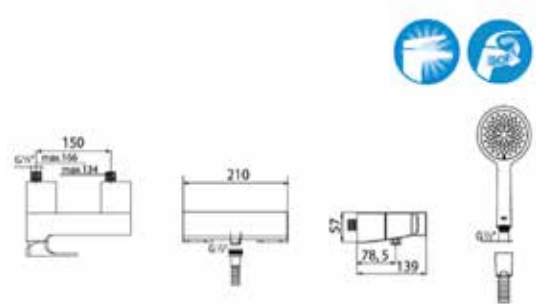

Basin mixer with 2 flexibles and pop up waste. Chrome.
Ref. A5A4443C0V

| Rp 4,397,000,-

Bath & Shower / Wall-Mounted / Single Lever Mixer

Wall-mounted bath shower mixer with automatic diverter with retention. 1.70m flexible shower hose, handshower and swivel shower. Chrome.
Ref. Z5A0120C0N

| Rp 6,091,000,-

Wall-mounted shower mixer. 1.70m Flexible shower hose, handshower and swivel shower. Chrome.
Ref. Z5A2020C0N

| Rp 4,976,000,-

Wall-mounted bath shower mixer with automatic diverter. Chrome.
Ref. A5A0290C0V

| Rp 2,734,000,-