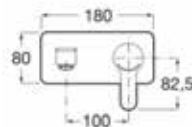

Basin Faucet / Built-In / Single Lever Mixers

Built-in basin mixer.
To be completed
with Roca Box.
Ref. A5A353AC00

| Rp 7,170,000,-

Built-in basin mixer.
To be completed
with Roca Box.
Ref. A5A3L20C00

| Rp 3,506,000,-

Built-in basin mixer.
To be completed
with Roca Box.
Ref. A5A3L09C00

| Rp 1,670,000,-

Basin Faucet / Deck-Mounted / Twin Lever Mixer

Basin mixer with 2
flexibles and pop up
waste. Chrome.
Ref. A5A3043C0V

| Rp 3,824,000,-