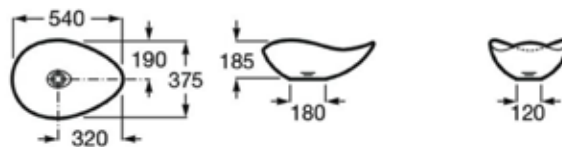

N Ruy Ohtake 540 mm

540 x 375 mm

Over countertop basin.
Includes ceramic waste cover. Fineceramic.
Coffee.
Ref. A327A13660

| Rp 5,649,000,-