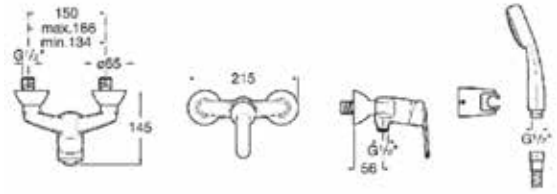

| Rp 2,218,000,-

Victoria

Wall-mounted shower mixer. 1.70 m flexible shower hose. Natura handshower and wall bracket. Chrome.

Ref. A5A2025C0V

| Rp 1,695,000,-

**Bath & Shower / Deck-Mounted / Single Lever Mixer**