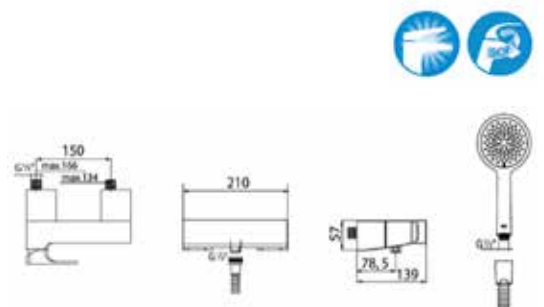

High neck basin mixer with 2 flexibles and pop up waste. Chrome.
Ref. A5A3420C0V

| Rp 5,519,000,-

Built-in basin mixer. To be completed with Roca Box.
Ref. A5A3L20C00

| Rp 3,506,000,-

Wall-mounted bath shower mixer with automatic diverter with retention. 1.70m flexible shower hose, handshower and swivel shower. Chrome.
Ref. Z5A0120C0N

| Rp 6,091,000,-

Wall-mounted shower mixer. 1.70m Flexible shower hose, handshower and swivel shower. Chrome.
Ref. Z5A2020C0N

| Rp 4,976,000,-