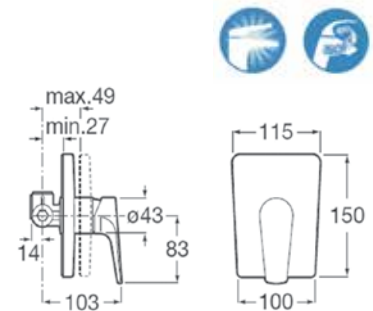

N Atlas

Wall-mounted sink tap.
Chrome.
Ref. A5A7690C0H | Rp 922.000,-

Atlas

Wall-mounted single lever
cold tap shower.
Chrome.
Ref. A5A7890C0T | Rp 1,216,000,-

Atlas

Built-in single lever
cold tap shower.
Chrome.
Ref. A5A2D90C0T | Rp 1,303,000,-

N Atlas

Wall-mounted angle valve.
Chrome.
Ref. A5A8090C0H | Rp 594,000,-