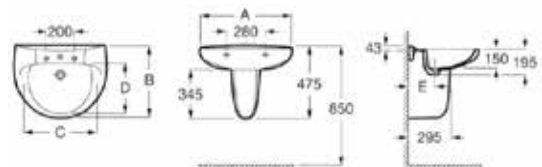

### 520 x 410 mm

Wall basin with taphole.  
Includes fixing kit.  
**Ref. A32739400D**

| Rp 954,000,-

Full pedestal.  
**Ref. A33130700D**

| Rp 895,000,-

Diverta 470 mm

470 x 440 mm

Wall basin with taphole.  
Includes fixing kit.  
**Ref. A32711100D**