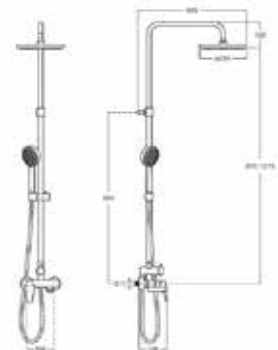

Bath & Shower Columns

3 ways shower column.
General features:
- Handshower with slide bar.
- High-flow shower head.
- Flow diverter-regulator.
- Spout.
Chrome.
Ref. A5A9A90C0N

| Rp 8,248,000,-