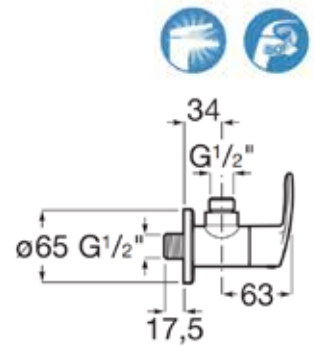

Wall-mounted sink tap.  
Chrome.  
Ref. A5A7998C0H

| Rp 870,000,-

**Monodin-N**

Wall-mounted  
angle valve.  
Chrome.  
Ref. A5A8098C0H

| Rp 567,000,-

**Monodin-N**

Built-in stop valve.  
Chrome.  
Ref. A5A1598C0H