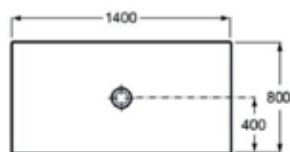

1400 x 800 mm  
Ø 90 mm

Senceramic shower tray.  
Beige.

Ref. A3740L4650

| Rp 17,175,000,-

**N** Cratos

1400 x 800 mm  
Ø 90 mm

Senceramic shower tray.  
Coffee.

Ref. A3740L4660