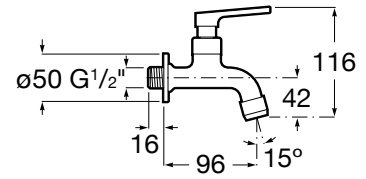

Ref. A5A7825C0V

| Rp 574,000,-

**Cadena**

Sink tap.  
Chrome.  
**Ref. A5A477DC0V**

| Rp 568,000,-

**Cadena**

Sink tap.  
Chrome.  
**Ref. A5A957DC0V**

| Rp 608,000,-