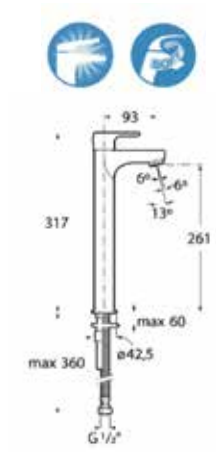

Basin tap with flexible. Chrome.  
**Ref. A5A4209C0V**

Rp 786,000,-

L20

High neck basin tap  
with flexible.  
Chrome.  
Ref. A5A3709C0V

Rp 1,109,000,-

L20

Wall-mounted sink tap  
with high spout. Chrome.  
Ref. A5A7909C0V