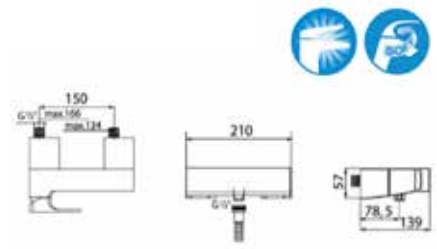

N Escuadra

Wall-mounted shower mixer. Brushed titanium black.
Ref. A5A2020NMN | Rp 7,464,000,-