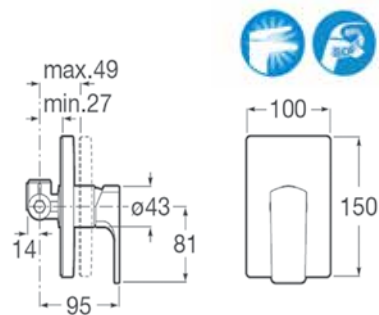

Built-in single lever cold tap shower. Chrome.
Ref. A5A2D20C0T

| Rp 1,959,000,-

Escuadra

Wall-mounted angle valve. Chrome.
Ref. A5A8020C0V

| Rp 1,148,000,-