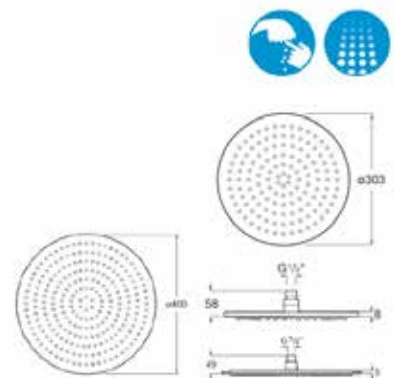

4 functions. Includes: Sensum Square 130/4 handshower. Swivel shower bracket and 1.70 m satin PVC flexible hose. Chrome.

Ref. A5B1308C0V | Rp 1,441,000,-

3 functions. Includes: Stella 100/3 handshower, swivel shower. Bracket and 1.70 m satin PVC. Flexible hose. Chrome.

Ref. A5B1C03C0V | Rp 1,341,000,-

Shower Heads

Rain Dream

Round Ø 400 mm. Chrome stainless steel. **Ref. A5B2650C0V**

Rp 4,036,000,-

Ø 300 mm. **Ref. A5B2550C0V**

Rp 3,408,000,-

Rain Dream