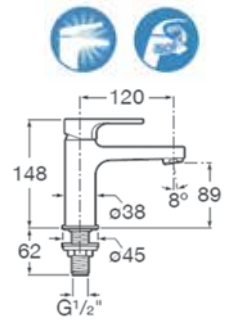

Single lever cold tap basin. Chrome.  
**Ref. A5A4290C0T**

Rp 1,737,000,-

**N** Atlas

Basin tap.  
Chrome.  
**Ref. A5A4B90C0H** | Rp 852,000,-

**N** Atlas

High neck basin tap with  
flexible hose. Chrome.  
**Ref. A5A3890C0H** | Rp 1,202,000,-