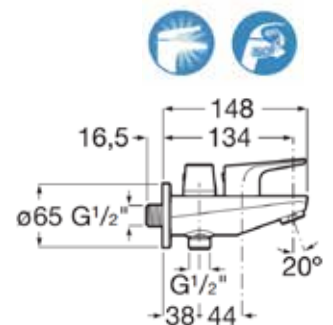

N Atlas

Basin tap.
Chrome.
Ref. A5A4B90C0H | Rp 852,000,-

N Atlas

High neck basin tap with
flexible hose. Chrome.
Ref. A5A3890C0H | Rp 1,202,000,-

N Atlas

Sink tap.
Chrome.
Ref. A5A7990C0H | Rp 693,000,-

N Atlas

2 ways sink tap
with diverter.
Chrome.
Ref. A5A9390C0H | Rp 868,000,-