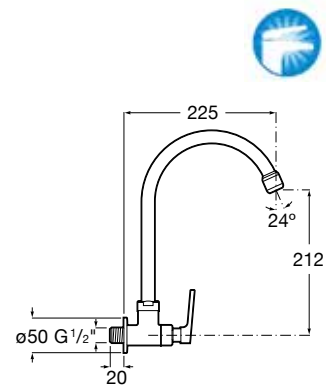

Sink tap.
Chrome.
Ref. A5A857DC0V

| Rp 990,000,-