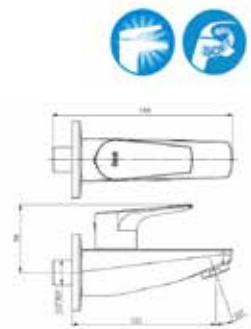

Monodin-N

Sink tap.
Chrome.

Ref. A5A7898C0H

| Rp 655,000,-