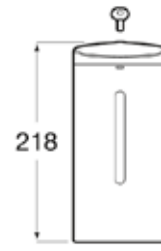

Soap Dispenser

N Soap Dispenser

Soap or gel dispenser
with sensor (700 ml).
Ref. A818011000

| Rp 1,200,000,-