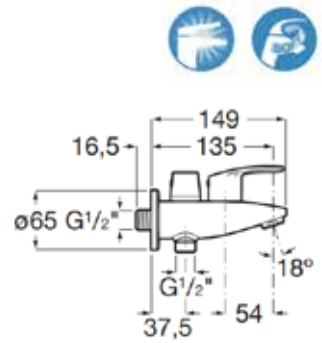

| Rp 1,148,000,-

**Monodin-N**

Sink tap.  
Chrome.  
**Ref. A5A7898C0H**

| Rp 655,000,-

**Monodin-N**

2 ways sink tap  
with diverter.  
Chrome.  
Ref. A5A9398C0H

| Rp 842,000,-

**Monodin-N**