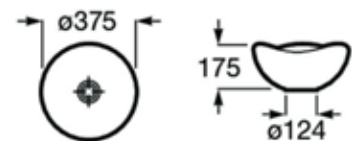

Ø 375 mm

Over countertop basin.
Includes ceramic waste
cover. Fineceramic.
Coffee.
Ref. A327A15660

| Rp 4,786,000,-

N Ruy Ohtake Ø 375 mm