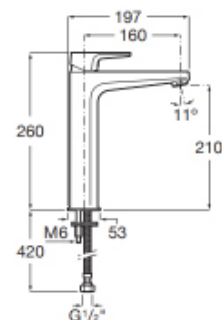

Ref. A5A3098C0N

Rp 2,185,000,-

Vela

High neck basin mixer with 2 flexibles.

Chrome.

Ref. A5A371EC00

Rp 3,140,000,-

Vela