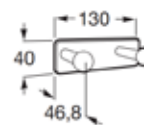

Victoria

Double robe hook.
Chrome.
Ref. A817122001

| Rp 627,000,-