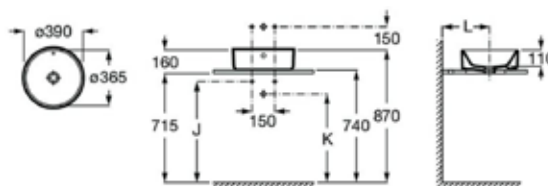

Ø 390 mm

Over countertop basin with taphole and overflow.
Ref. A3270MJ00D

Rp 1,953,000,-