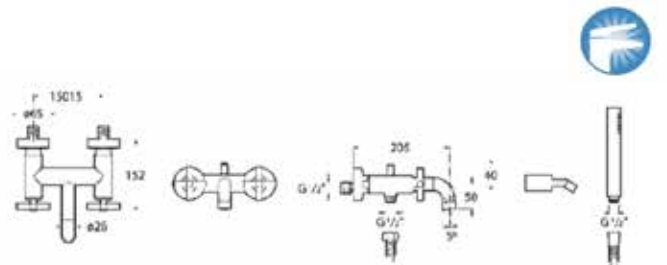

Loft

Deck-mounted bath mixer. Chrome.
Ref. A5A1043C0V

Rp 4,969,000,-