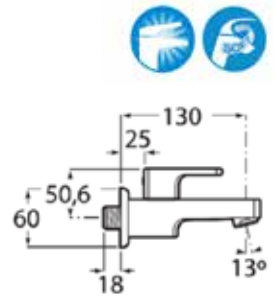

N Atlas

Sink tap.
Chrome.

Ref. A5A7990C0H

| Rp 693,000,-