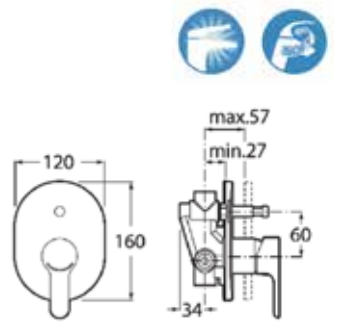

L20

Built-in bath or shower mixer. Chrome.
Ref. A5A2209C0V

Rp 1,400,000,-