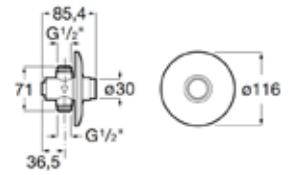

Built-in self-closing urinal flush valve.
Chrome.

Ref. A5A9077C0V

| Rp 2,186,000,-

Wall-mounted urinal flush valve.
Chrome.

Ref. A50690240V

| Rp 1,762,000,-

Electronic Faucet

Electronic basin faucet with sensor integrated in the spout. Includes flexible hose. Powered by mains supply.
Chrome.

Ref. A5A3943C0V

| Rp 8,514,000,-

Electronic basin faucet with sensor integrated in the spout. Includes flexible hose. Powered by mains supply.
Chrome.

Ref. A5A5790C0N

| Rp 9,730,000,-