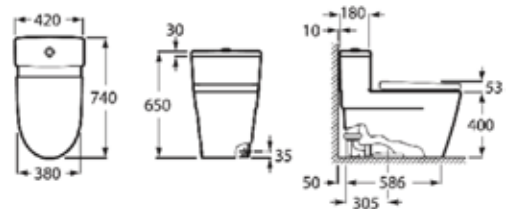

| Rp 16,102,000,-

Inspira 740 mm

| Rp 1,739,000,-