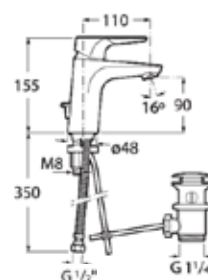

Atlas

High neck basin mixer with 2 flexibles.

Cold start. Chrome.

Ref. A5A3790C0V

Rp 3,071,000,-