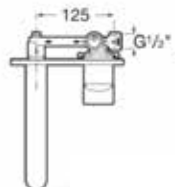

Basin Faucet / Built-In / Single Lever Mixers

Built-in basin mixer.
To be completed
with Roca Box.
Ref. A5A353AC00

| Rp 7,170,000,-

Built-in basin mixer.
To be completed
with Roca Box.
Ref. A5A3L20C00

| Rp 3,506,000,-

Built-in basin mixer.
To be completed
with Roca Box.
Ref. A5A3L09C00

| Rp 1,670,000,-

Basin Faucet / Deck-Mounted / Twin Lever Mixer

Basin mixer with 2
flexibles and pop up
waste. Chrome.
Ref. A5A3043C0V

| Rp 3,824,000,-