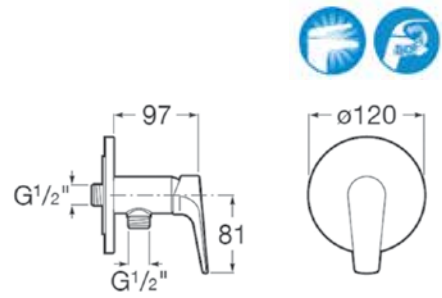

Wall-mounted single lever
cold tap shower.
Chrome.
Ref. A5A7890C0T

| Rp 1,216,000,-

Built-in single lever
cold tap shower.
Chrome.
Ref. A5A2D20C0T

Rp 1,959,000,-

Built-in single lever
cold tap shower.
Chrome.
Ref. A5A2D90C0T

| Rp 1,303,000,-

Angle & Stop Valves

Shower tap.
Chrome.
Ref. A5A787DC0V

| Rp 520,000,-