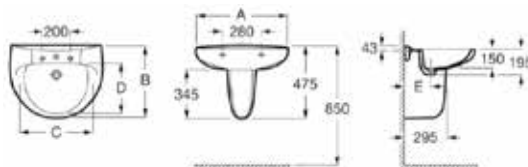

Full pedestal.
Ref. A33130700D

| Rp 954,000,-

| Rp 895,000,-