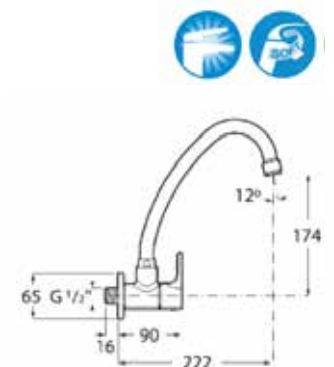

Wall-mounted sink tap with high spout. Chrome.
Ref. A5A7909C0V

| Rp 864,000,-