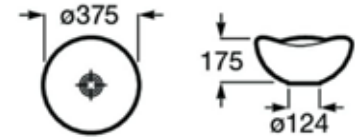

Ø 375 mm

Over countertop basin.
Includes ceramic waste
cover. Fineceramic.
Ref. A327A15000

| Rp 3,829,000,-

N Ruy Ohtake Ø 375 mm

Ø 375 mm

Over countertop basin.
Includes ceramic waste
cover. Fineceramic.
Coffee.
Ref. A327A15660

| Rp 4,786,000,-

N Ruy Ohtake Ø 375 mm

Ø 375 mm

Over countertop basin.
Includes ceramic waste
cover. Fineceramic.
Onyx.
Ref. A327A15640

| Rp 4,786,000,-

N Ruy Ohtake Ø 375 mm