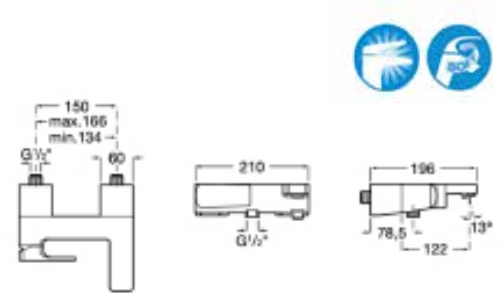

N Escuadra

Wall-mounted. Bath shower mixer. Brushed titanium black.
Ref. A5A0120NMN | Rp 9,136,000,-