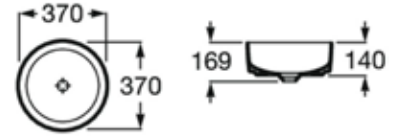

| Rp 5,368,000,-

Ø 370 mm

Over countertop basin  
Includes ceramic waste cover.  
Fineceramic. Round. Coffee.  
**Ref. A327523660**

**N** Inspira Ø 370 mm

| Rp 6,710,000,-

Ø 370 mm

Over countertop basin  
Includes ceramic waste cover.  
Fineceramic. Round. Onyx.  
**Ref. A327523640**