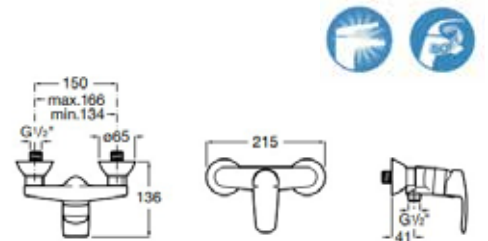

Wall-mounted shower mixer. Chrome.
Ref. A5A2198C0N

| Rp 1,644,000,-