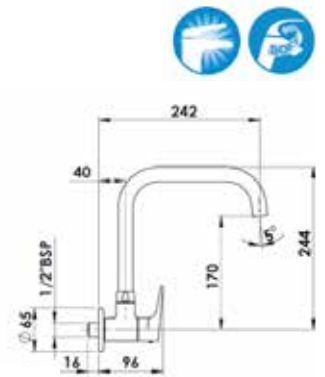

Monodin-N

Wall-mounted sink tap. Chrome.
Ref. A5A7998C0H

| Rp 870,000,-