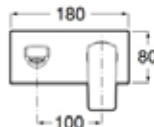

Basin Faucet / Built-In / Single Lever Mixers

Built-in basin mixer.
To be completed
with Roca Box.
Ref. A5A353AC00

| Rp 7,170,000,-

Built-in basin mixer.
To be completed
with Roca Box.
Ref. A5A3L20C00

| Rp 3,506,000,-

Built-in basin mixer.
To be completed
with Roca Box.
Ref. A5A3L09C00

| Rp 1,670,000,-

Basin Faucet / Deck-Mounted / Twin Lever Mixer

Basin mixer with 2
flexibles and pop up
waste. Chrome.
Ref. A5A3043C0V

| Rp 3,824,000,-