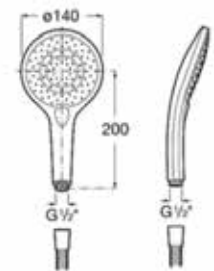

## Handshowers

**Plenum Round**

Plenum Round 140.  
 3 functions: Rain,  
 Rain Storm and Pulse.  
 White.  
**Ref. A5B1111CBV**

| Rp 6,140,000,-

**Plenum Square**

Plenum Square 140.  
 3 functions: Rain,  
 Rain Storm and Pulse.  
 White.  
**Ref. A5B1110CBV**