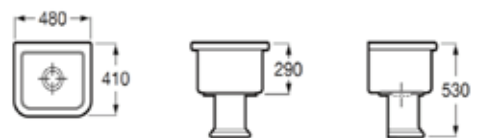

| Rp 2,889,000,-

| Rp 822,000,-