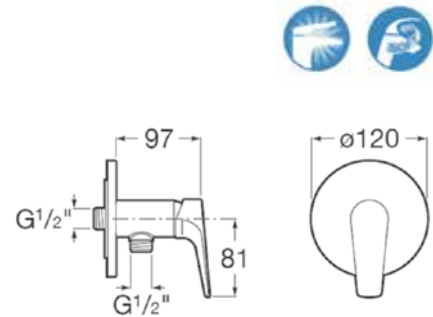

Atlas

Wall-mounted single lever
cold tap shower.
Chrome.
Ref. A5A7890C0T | Rp 1,216,000,-