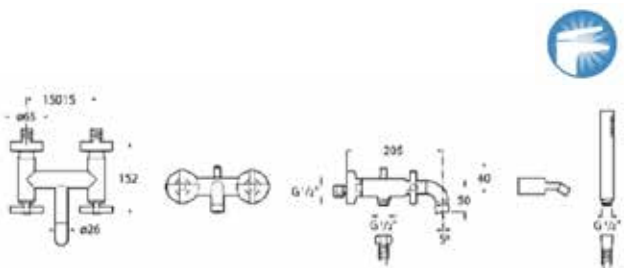

Built-in bath or shower mixer. Chrome.
Ref. A5A2225C0V

| Rp 1,213,000,-

Bath & Shower / Wall-Mounted / Twin Lever Mixer

Wall-mounted bath shower mixer with automatic diverter. 1.70m flexible shower hose. Handshower and wall bracket. Chrome.
Ref. A5A0143C0V

| Rp 5,724,000,-

Bath & Shower / Built-In / Thermostatic

Built-in shower mixer. To be completed with Roca Box. Chrome.
Ref. A5A2C09C0V

| Rp 6,035,000,-

Built-in bath shower mixer with diverter-flow regulator. To be completed with Roca Box. Chrome.
Ref. A5A0C09C0V

| Rp 7,394,000,-