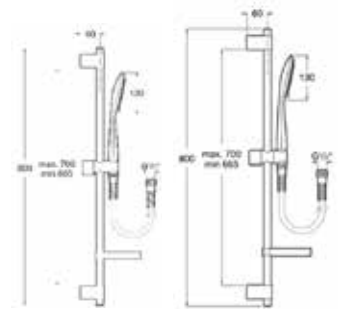

Sensum Square 130

4 functions
Sensum Square
handshower.
800 mm sliding bar.
Soap holder and 1.70 m
satin PVC flexible hose.
Chrome.

Ref. A5B1408C0V

| Rp 2,549,000,-

2 functions
Sensum Square
handshower.
800 mm sliding bar.
Soap holder and 1.70 m
satin PVC flexible hose.
Chrome.

Ref. A5B9408C0V

| Rp 2,399,000,-