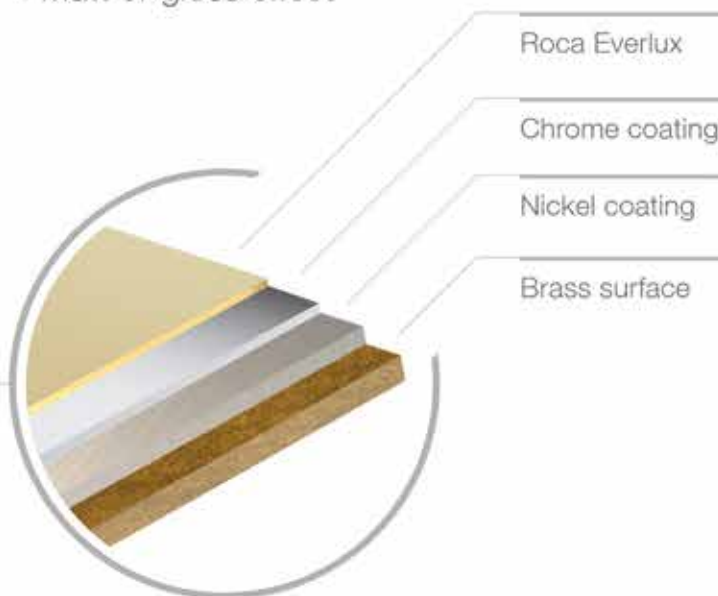

FEATURES:

- Sophisticated finish
- High resistance to scratches and impacts
- Wide range of colors
- Matt or gloss effect