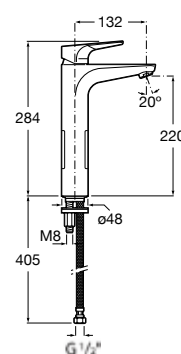

Monodin-N

Basin mixer with 2 flexibles and pop up waste. Cold start. Chrome.

Ref. A5A3098C0N

Rp 2,185,000,-