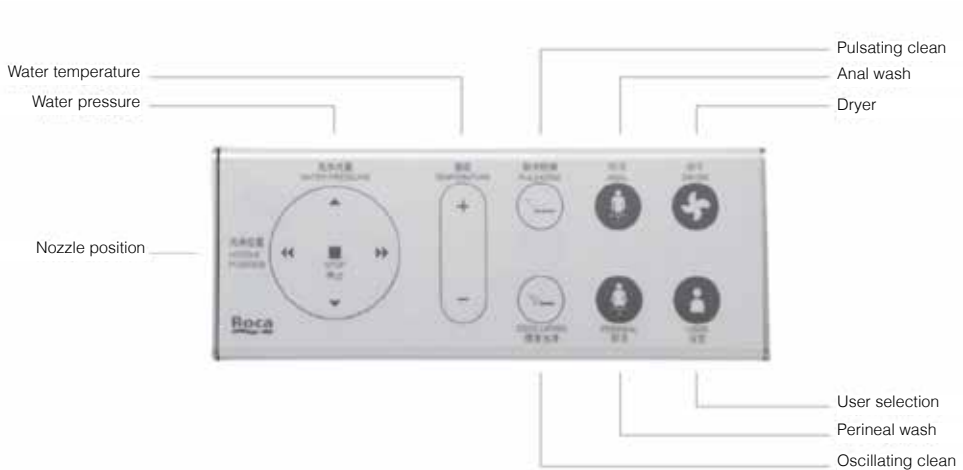

Multiclean® Premium

Multiclean® Premium 2.2

Round

Features:

- -Retractable nozzle that cleans itself before and after use.
- -Presence detection sensor.
- -Energy-saving technology.
- -Soft-closing seat with antibacterial treatment.
- -High quality, long-lasting materials and finishes.
- -Easy to install: all that is needed is a water intake and electrical connection.
- -Complies with Standard EN1717 (protection of drinking water from contamination).

Separated control panel and electronic bidet.
Round.
Ref. A804006007

Rp 27,282,000,-