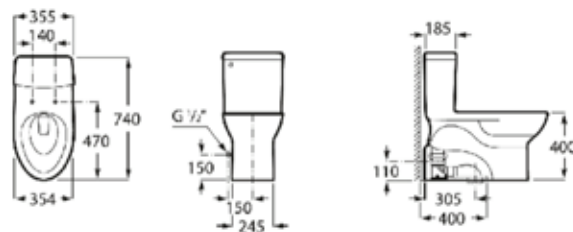

| Rp 726,000,-

Debba 740 mm

**Length:** 740 mm  
**Outlet:** 305 mm

One-piece WC.  
 S-Trap Outlet 305 mm.  
 Bowl shape elongated.  
 Syphonic 4.5L  
 Includes fixing kit  
**Ref. A34948D00D**

| Rp 6,651,000,-