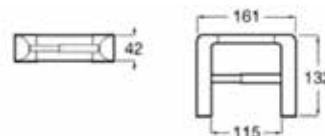

Hotel's 2.0

Toilet roll holder. Chrome.
Ref. A817101001 | Rp 1,361,000,-