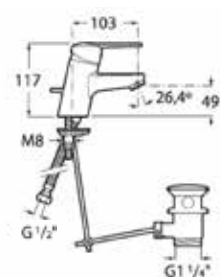

Basin mixer with 2 flexibles. Chrome.
Ref. A5A321EC00

Rp 1,864,000,-

Basin mixer with 2 flexibles and pop up waste. Cold start. Chrome.
Ref. A5A3B09C0V

Rp 1,820,000,-

High neck basin mixer with 2 flexibles and pop up waste. Cold start. Chrome.
Ref. A5A3C09C0V

Rp 3,065,000,-

Basin mixer with 2 flexibles and pop up waste. Chrome.
Ref. A5A3025C0V

Rp 1,291,000,-