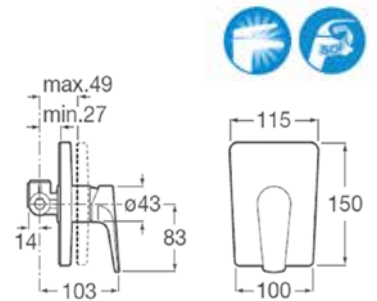

Wall-mounted single lever
cold tap shower.
Chrome.
Ref. A5A7890C0T

| Rp 1,216,000,-

Built-in single lever
cold tap shower.
Chrome.
Ref. A5A2D20C0T

Rp 1,959,000,-

Built-in single lever
cold tap shower.
Chrome.
Ref. A5A2D90C0T

| Rp 1,303,000,-

Angle & Stop Valves

Shower tap.
Chrome.
Ref. A5A787DC0V

| Rp 520,000,-