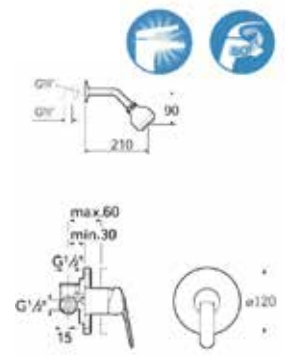

Built-in bath or shower mixer with accessories. Chrome.
Ref. A5A2225C0N

Rp 2,364,000,-