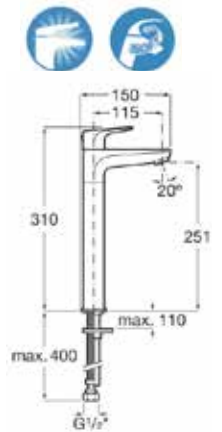

Single lever cold tap basin. Chrome.  
**Ref. A5A4290C0T**

Rp 1,737,000,-

**N** Atlas

Basin tap.  
Chrome.  
**Ref. A5A4B90C0H** | Rp 852,000,-

**N** Atlas

High neck basin tap with  
flexible hose. Chrome.  
**Ref. A5A3890C0H** | Rp 1,202,000,-