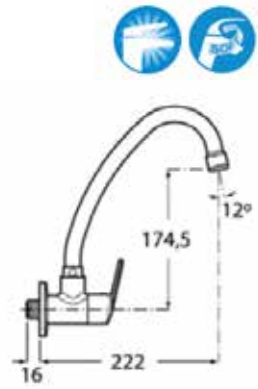

Wall-mounted sink tap with high spout. Chrome.  
Ref. A5A7909C0V

| Rp 864,000,-

**Victoria**

Sink cold tap  
with high spout.  
Chrome.  
**Ref. A5A7925C0V**

| Rp 832,000,-

**Cadena**

Sink tap.  
Chrome.  
**Ref. A5A857DC0V**