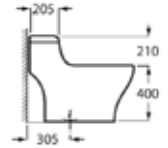

Chicago 750 mm

**Length:** 750 mm  
**Outlet:** 305 mm

One-piece WC.  
 S-Trap 305 mm  
 Bowl shape elongated.  
 Syphonic 4.8L.  
 Includes fixing kit.  
**Ref. A34948700D**

Seat & Cover  
 with soft close.  
**Ref. A80D41200U**