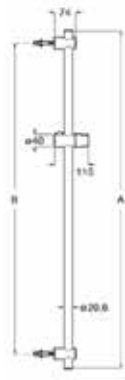

**Sensum**

With adjustable  
shower bracket. 800 mm.  
Chrome.  
Ref. A5B0405C0V

Rp 1,655,000,-

**Stella**

With adjustable  
shower bracket. 700 mm.  
Chrome.  
Ref. A5B0205C0V

Rp 1,044,000,-

**Sliding Bar**