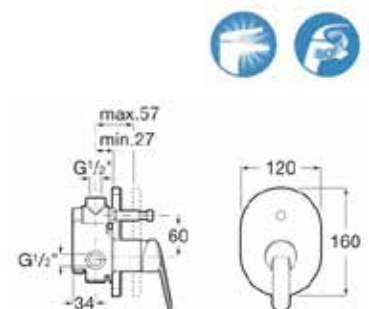

Built-in bath or shower mixer. Chrome. Ref. A5A2209C0V

Rp 1,400,000,-

Built-in bath shower mixer with automatic diverter, shower head and spout. Chrome. Ref. A5A0625C0N

Rp 4,040,000,-

Built-in bath or shower mixer with accessories. Chrome. Ref. A5A2225C0N

Rp 2,364,000,-

Built-in bath shower mixer with automatic diverter. Chrome. Ref. A5A0625C0V

Rp 1,973,000,-