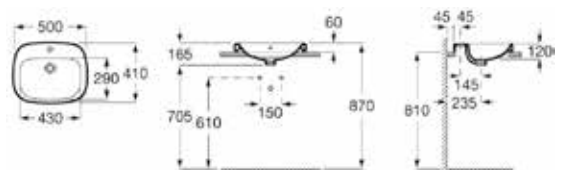

500 x 410 mm

Semi-insert basin
with taphole and overflow.
Ref. A32799M00D

| Rp 1,954,000,-