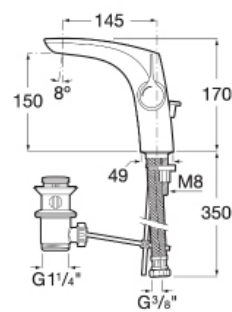

Insignia

With soft outlines and an extraordinary elegance and personality, its slim side handle makes the difference in a modern single-lever faucet ideal for bathrooms with a clear urban character.

Basin mixer with 2 flexibles and pop up waste. Cold start. Chrome.
Ref. A5A333AC00

| Rp 11,072,000,-