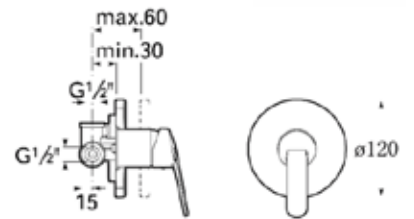

Victoria

Sink mixer with swivel spout and 2 flexibles. Chrome.
Ref. A5A8425C0V

| Rp 1,383,000,-