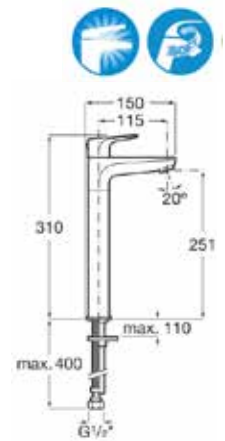

**Monodin-N**

Basin tap.  
Chrome.  
Ref. A5A4298C0H | Rp 814,000,-

**Monodin-N**

High neck basin tap with flexible hose. Chrome.  
Ref. A5A3898C0H | Rp 1,148,000,-

L20

Basin tap with flexible.  
Chrome.  
Ref. A5A4209C0V