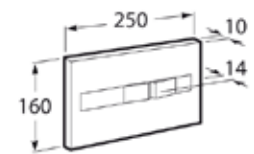

Installation Systems / Duplo Systems

For wall-hung WC pan.
Concealed floor-standing structure with compact cistern (80 mm) and dual flush (4.5 / 3 L).
90° elbow.
Ref. A890070020

Rp 5,155,000,-

For high-lever cistern WCs.
Compact concealed cistern (80 mm) with dual flush (4.5 / 3 L).
Ref. A890070200

Rp 3,928,000,-

Installation Systems / Operating Plates

Dual flush for concealed cistern.
White.

Ref. A890195000

Rp 639,000,-

Lacquered grey.

Ref. A890195002

Rp 787,000,-

Dual flush for concealed cistern.
White.

Ref. A890196000

Rp 703,000,-

Lacquered grey.

Ref. A890196002

Rp 866,000,-