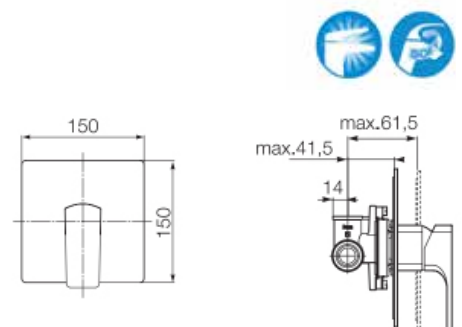

Built-in shower mixer. Brushed titanium black.
Ref. A5A2220NMN | Rp 3,340,000,-