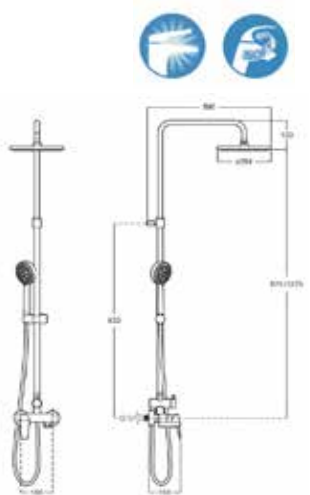

**N Atlas**

Wall-mounted angle valve.  
Chrome.  
**Ref. A5A8090C0H** | Rp 594,000,-

**N** Atlas

Built-in stop valve.  
 Chrome.  
**Ref. A5A1590C0H** | Rp 636,000,-

**N** Atlas

3 ways shower column.  
 General features:  
 - Handshower with slide bar.  
 - High-flow shower head.  
 - Flow diverter-regulator.  
 - Spout.  
 Chrome.  
**Ref. v** | Rp 8,248,000,-