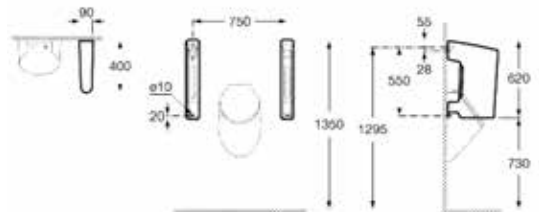

Divider. With fixing kit. 620 x 405. White.
Ref. A38709100D

| Rp 2,104,000,-