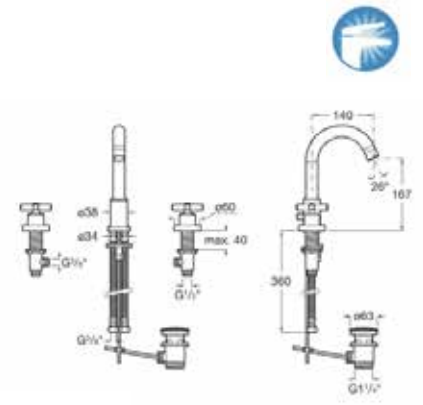

Loft

Basin mixer with 2 flexibles and pop up waste. Chrome.
Ref. A5A4443C0V

Rp 4,397,000,-

Loft

Wall-mounted bath shower mixer with automatic diverter. 1.70m flexible shower hose. Handshower and wall bracket. Chrome.
Ref. A5A0143C0V

Rp 5,724,000,-