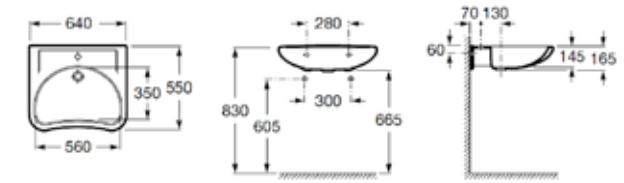

| Rp 3,412,000,-