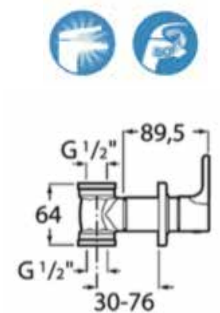

L20

High neck basin tap
with flexible.
Chrome.
Ref. A5A3709C0V

Rp 1,109,000,-

L20

Wall-mounted sink tap
with high spout. Chrome.
Ref. A5A7909C0V

Rp 864,000,-

L20

Wall-mounted angle valve.
Chrome.
Ref. A5A8009C0V

Rp 548,000,-

L20

Built-in stop valve.
Chrome.
Ref. A5A1509C0V

Rp 589,000,-