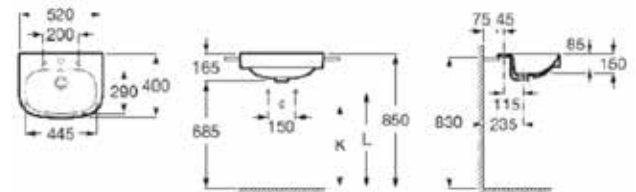

## Semi-Recessed Basins

The Gap 550 mm

**550 x 410 mm**  
Semi-recessed basin  
with taphole and overflow.  
Ref. A32747P00D

| Rp 2,248,000,-

Debba 520 mm

**520 x 400 mm**  
Semi-recessed basin  
with taphole and overflow.  
Ref. A32799S00D