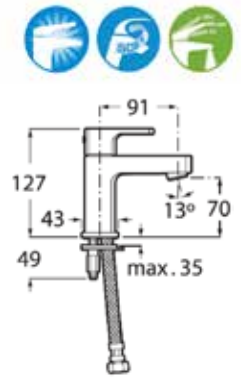

| Rp 10.585.000,-

**Escuadra**

Single lever basin tap.  
 Chrome.  
**Ref. A5A4220C0T**

| Rp 3.072.000,-

**Escuadra**

Basin tap with flexible.  
Chrome.  
**Ref. A5A4220C0V** | Rp 1,258,000,-

**Escuadra**

Wall-mounted sink cold tap.  
Chrome.  
**Ref. A5A7820C0V** | Rp 858,000,-