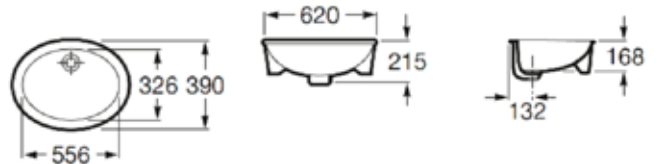

620 x 390 mm
Under countertop basin
with overflow.
Ref. A32789300D

| Rp 1,999,000,-

Sofia 610 mm

610 x 410 mm
Under countertop basin
with overflow.
Ref. A32772200D

| Rp 2,768,000,-