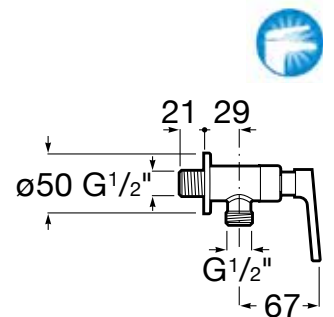

## Angle & Stop Valves

**Cadena**

Shower tap.  
Chrome.  
**Ref. A5A787DC0V**

| Rp 520,000,-

**Cadena**

Built-in stop valve.  
Chrome.  
**Ref. A5A157DC0V**

| Rp 412,000,-

**Escuadra**