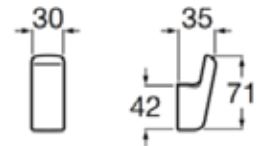

**Hotel's 2.0**

Ø 210 mm

Towel ring. Chrome.  
Ref. A817100001

| Rp 752,000,-

**Victoria**

Ø 200 mm  
Towel ring. Chrome.  
**Ref. A817120001**

| Rp 548,000,-

**Accessories / Robe Hooks**