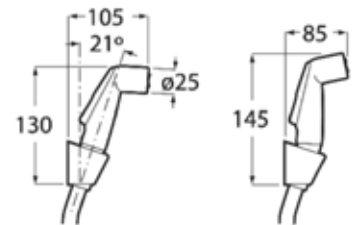

N Be Fresh Neo

Healthy faucet set.
Chrome.

Ref. A5B9530C0V

| Rp 573,000,-