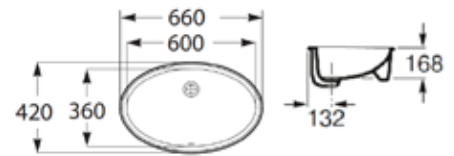

| Rp 1,378,000,-

Neo Selene 510 mm

510 x 395 mm  
 Countertop basin  
 with overflow.  
 Ref. A32730700D

| Rp 1,076,000,-

**Under Countertop Basins**

Grand Berna 660 mm

660 x 420 mm  
 Under countertop basin  
 with overflow.  
 Ref. A32789G00D