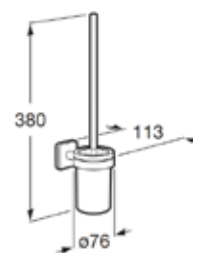

Wall-mounted toilet brush holder. Chrome.
Ref. A817110001

| Rp 1,964,000,-

Wall-mounted toilet brush holder. Chrome.
Ref. A817099001

| Rp 924,000,-

Wall-hung toilet brush holder. Chrome.
Ref. A817118001

| Rp 913,000,-

Wall-mounted toilet brush holder. Chrome.
Ref. A817124001

| Rp 796,000,-