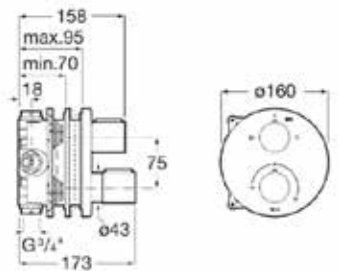

Built-in shower mixer.
To be completed
with Roca Box.
Chrome.
Ref. A5A2C09C0V

| Rp 6,035,000,-

Built-in bath shower
mixer with diverter-flow
regulator.
To be completed
with Roca Box.
Chrome.
Ref. A5A0C09C0V

| Rp 7,394,000,-