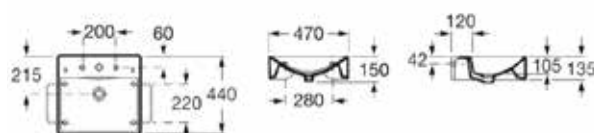

### 520 x 410 mm

Wall basin with taphole.  
Includes fixing kit.  
**Ref. A32739400D**

| Rp 954,000,-

Full pedestal.  
**Ref. A33130700D**

| Rp 895,000,-

Diverta 470 mm

470 x 440 mm

Wall basin with taphole.  
Includes fixing kit.  
**Ref. A32711100D**