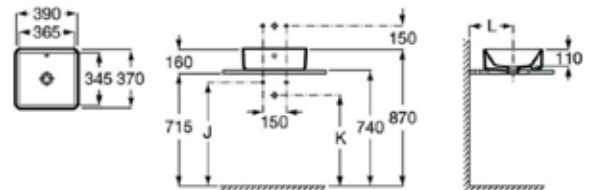

The Gap 700 mm

700 x 410 mm

Semi-insert basin
with taphole and overflow.
Ref. A32747W00D

| Rp 2,861,000,-

550 x 410 mm

Semi-insert basin
with taphole and overflow.
Ref. A32747V00D

| Rp 2,289,000,-

550 x 410 mm

Semi-recessed basin
with taphole and overflow.
Ref. A32747P00D

| Rp 2,248,000,-

390 x 370 mm

Over countertop basin
with overflow.
Ref. A3270ML00D

| Rp 2,130,000,-