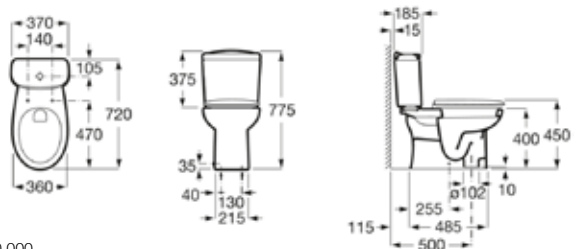

| Rp 699,000,-

Victoria 680 mm

**Length:** 680 mm  
**Outlet:** 500 mm

Close-coupled WC.  
S-Trap outlet 500 mm  
Bowl shape round.  
Washdown.  
Includes fixing kit.  
**Ref. A3423D5000**

| Rp 2,090,000,-