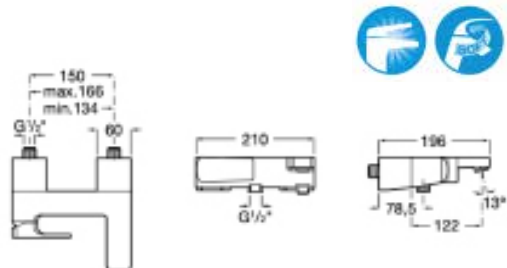

N Escuadra

Wall-mounted shower mixer.
Brushed titanium black.
Ref. A5A2020NMN

| Rp 7,464,000,-

Wall-mounted bath shower mixer.
Gold.
Ref. A5A0120G0N

| Rp 9,136,000,-

Wall-mounted.
Bath shower mixer.
Brushed titanium black.
Ref. A5A0120NMN

| Rp 9,136,000,-

Built-in bath shower mixer.
Gold.
Ref. A5A0620G0N

| Rp 5,406,000,-