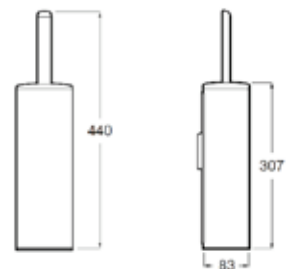

| Rp 763,000,-

**Victoria**

Toilet roll holder with cover.  
Chrome.  
**Ref. A817121001**

| Rp 729,000,-

**Accessories / Toilet Brush Holders**

**Select**

Wall-mounted toilet brush holder. Chrome.  
**Ref. A817094001**