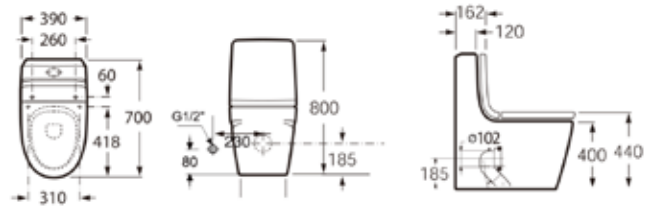

# Khroma

Textures, colours and the interplay of shapes define a modern collection with round profiles and very personal colour textured seats and covers.

InWash® KHROMACLIN

Length: 700mm

Integrated WNSS WC.  
 Red color. S-trap Outlet 305 mm.  
 Bowl shape round.  
 Washdown 6/3L. Includes fixing kit.  
 With auto open.  
**Ref. A349658D3A**