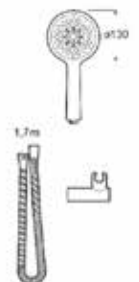

## Shower Sets

**Sensum Round Shower Set**

4 functions. Includes:  
Sensum Round 130/4  
handshower.  
Swivel shower bracket  
and 1.70 m satin  
PVC flexible hose.  
Chrome.

**Ref. A5B1307C0V**

| Rp 1,363,000,-