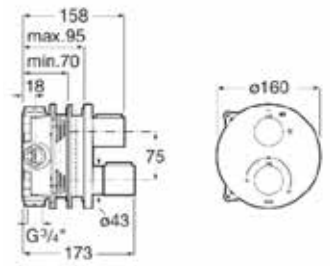

T-1000

Built-in bath shower
mixer with diverter-flow
regulator.
To be completed
with Roca Box.
Chrome.
Ref. A5A0C09C0V

| Rp 7,394,000,-