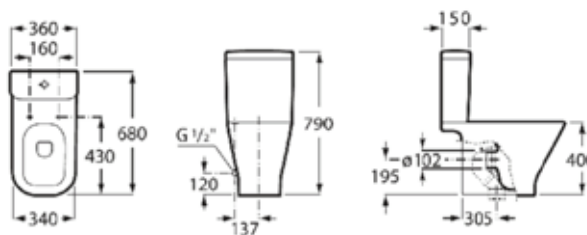

Rp 1,953,000,-

**The Gap 680 mm**

**Length:** 680 mm  
**Outlet:** 305 mm

Close-coupled WC.  
 Dual outlet 305 mm.  
 Bowl shape square.  
 Washdown.  
 Includes fixing kit.  
**Ref. A34247M00D**

Rp 4,021,000,-