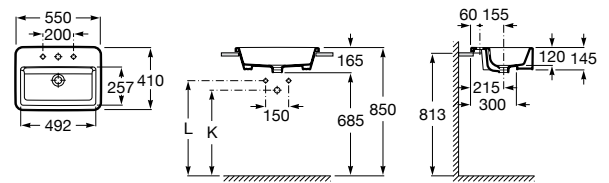

The Gap 550 mm

550 x 410 mm

Semi-recessed basin
with taphole and overflow.
Ref. A32747P00D

| Rp 2,248,000,-