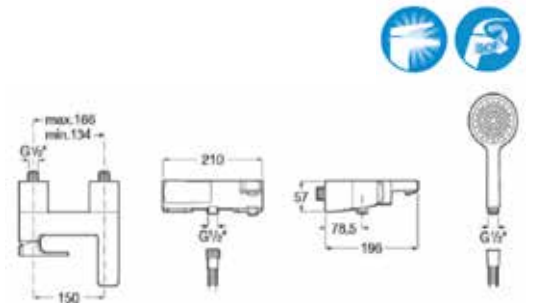

Escuadra

Wall-mounted shower mixer. 1.70m Flexible shower hose, handshower and swivel shower. Chrome.
Ref. Z5A2020C0N

| Rp 4,976,000,-