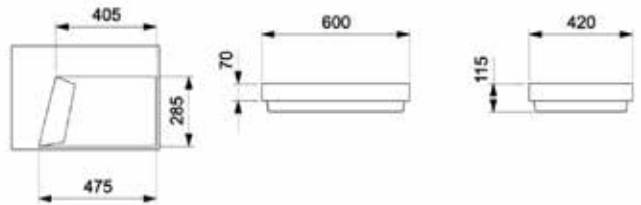

600 x 420 mm

Countertop basin with taphole. Geometric.  
Ref. A32727600B

| Rp 6,265,000,-

**N** Horizon 600 mm

600 x 420 mm

Countertop basin with taphole. Geometric.  
Matt white.  
Ref. A32727614B

| Rp 6,892,000,-