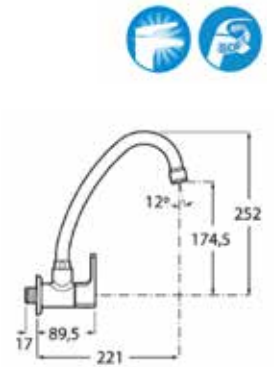

Basin tap with flexible.
Chrome.
Ref. A5A4220C0V | Rp 1,258,000,-

Escuadra

Wall-mounted sink cold tap.
Chrome.
Ref. A5A7820C0V | Rp 858,000,-

Wall-mounted sink cold tap. Chrome.
Ref. A5A7920C0V | Rp 963,000,-

Wall-mounted single lever cold tap shower.
Chrome.
Ref. A5A7820C0T | Rp 2,151,000,-