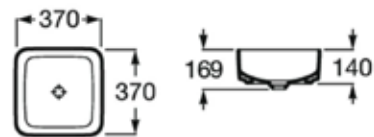

N Inspira 370 mm

370 x 370 mm

Over countertop basin.
Includes ceramic
waste cover. Fineceramic.
Coffee.
Ref. A327532660

| Rp 6,710,000,-