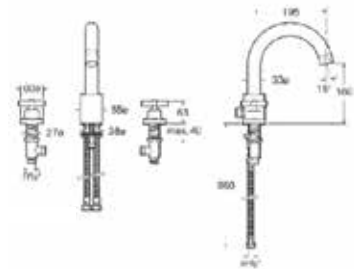

Smart Shower

350 x 350 mm

Rain Dream built-in shower-head, 3 puzzle jets, Stella stick square hand-shower, satin PVC flexible hose and bracket for handshower with integrated water inlet.

Ref. A5D124AC00

Rp 84,880,000,-

Bath & Shower Faucets / Floorstanding / Single Lever

Floor standing bath filler mixer with automatic diverter. 1.70 m flexible shower hose and handshower. Chrome.

Ref. Z5A2720C0N

Rp 10,585,000,-