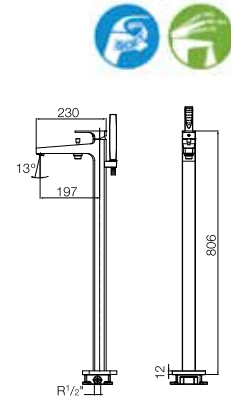

Bath and Shower / Deck-Mounted / Twin Lever Mixer

Deck-mounted bath mixer. Chrome.
Ref. A5A1043C0V

Rp 4,969,000,-

Smart Shower

350 x 350 mm

Rain Dream built-in shower-head, 3 puzzle jets, Stella stick square hand-shower, satin PVC flexible hose and bracket for handshower with integrated water inlet.

Ref. A5D124AC00

Rp 84,880,000,-

Bath & Shower Faucets / Floorstanding / Single Lever

Floor standing bath filler mixer with automatic diverter. 1.70 m flexible shower hose and handshower. Chrome.

Ref. Z5A2720C0N

Rp 10,585,000,-

Roca Box

Built-in ceramic. Universal Roca Box.
Ref. A52586940V

Rp 2,225,000,-