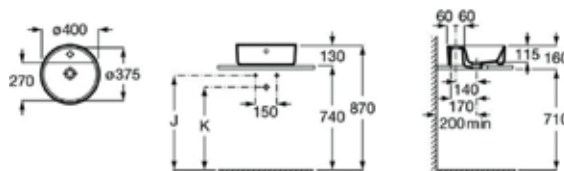

Ø 400 mm

Over countertop basin with taphole and overflow.
Ref. A3270MK00D

Rp 2,130,000,-