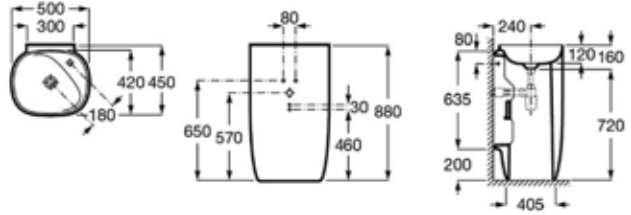

500 x 450 mm

Totem fineceramic basin with taphole. Includes ceramic waste cover, fixing kit, and bottle trap. Onyx.

Ref. A3270B0640

Rp 151,620,000,-

N

Beyond 500 mm