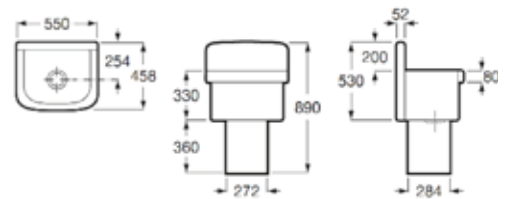

## Public Spaces / Laundry Sinks

Hamito

With anti-splash board  
with fixing set and outlet  
accessories.  
White.  
**Ref. A37145700D**  
Sink pedestal.  
White.  
**Ref. A37145800D**

| Rp 4,964,000,-

| Rp 1,189,000,-