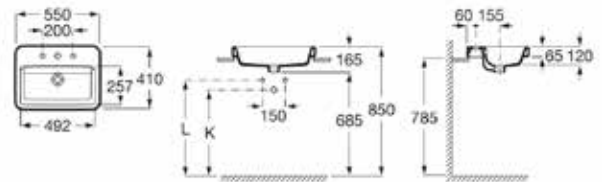

N The Gap 390 mm

390 x 370 mm

Over countertop basin
with overflow.
Ref. A3270ML00D

| Rp 2,130,000,-