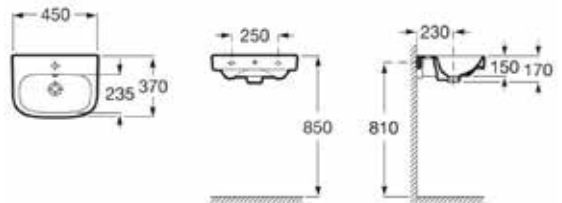

| Rp 1,143,000,-

| Rp 1,074,000,-

| Rp 716,000,-

Debba 450 mm

450 x 370 mm

Wall basin with taphole.  
Includes fixing kit.  
**Ref. A32799700D**

Full pedestal.  
**Ref. A33799000D**

Semi-pedestal.  
Includes fixing kit.  
**Ref. A33799100D**