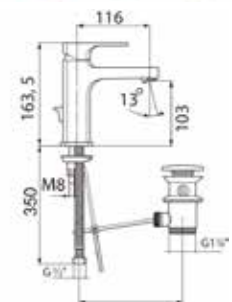

**N** Escuadra

High neck basin mixer with 2 flexibles and pop up waste. Gold.  
**Ref. A5A3420G0N** | Rp 8,278,000,-

**N** Escuadra

Basin mixer with 2 flexibles and pop up waste. Brushed titanium black.  
**Ref. A5A3020NMN** | Rp 5,702,000,-