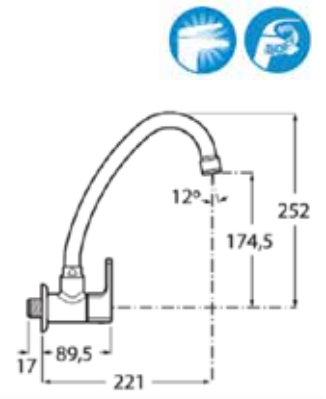

Atlas

Wall-mounted sink tap. Chrome.
Ref. A5A7690C0H

| Rp 922,000,-