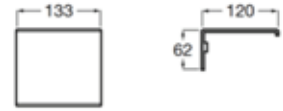

Nuova

Toilet roll holder.
Chrome.
Ref. A817096001

| Rp 1,105,000,-