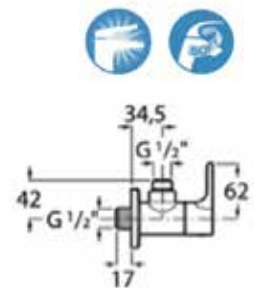

L20

Built-in stop valve.
Chrome.
Ref. A5A1509C0V

Rp 589,000,-