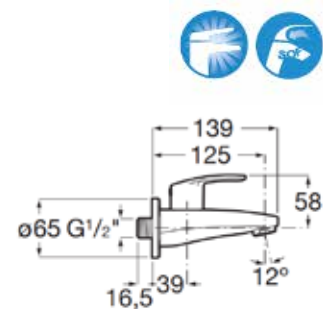

Built-in bath
or shower mixer.
Chrome.
Ref. A5A2298C0N

| Rp 1,735,000,-

Basin tap.
Chrome.
Ref. A5A4298C0H

| Rp 814,000,-

High neck basin
tap with flexible
hose. Chrome.
Ref. A5A3898C0H

| Rp 1,148,000,-

Sink tap.
Chrome.
Ref. A5A7898C0H

| Rp 655,000,-