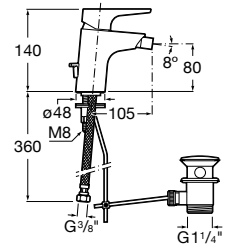

| Rp 2,608,000,-

**Cold Water Taps**

**Escuadra**

Single lever basin tap.  
Chrome.  
**Ref. A5A4220C0T**

| Rp 3,072,000,-

**Escuadra**

Basin tap with flexible.  
Chrome.  
**Ref. A5A4220C0V**

| Rp 1,258,000,-