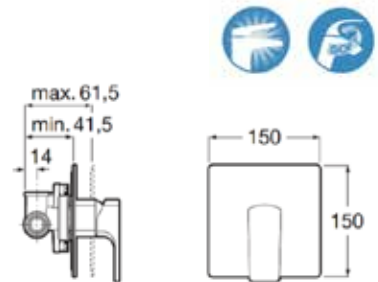

Atlas

Built-in bath shower mixer with automatic diverter. Chrome.
Ref. A5A0690C0V

| Rp 2,758,000,-