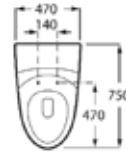

Chicago 750 mm

**Length:** 750 mm  
**Outlet:** 305 mm

One-piece WC.  
 S-Trap 305 mm  
 Bowl shape elongated.  
 Syphonic 4.8L.  
 Includes fixing kit.  
**Ref. A34948700D**

Seat & Cover  
 with soft close.  
**Ref. A80D41200U**