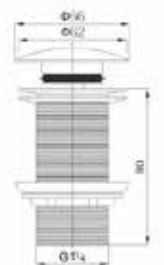

Aqua

1/4" waste for basin
or bidet with overflow.
Chrome.
Ref. A505400000

| Rp 311,000,-

N Aqua

1 1/4" waste for basin.
Chrome.
Ref. A525431500

| Rp 311,000,-