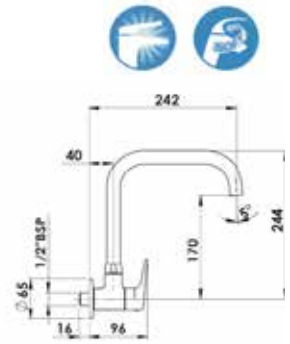

**N** Atlas

Sink tap.  
Chrome.  
**Ref. A5A7990C0H** | Rp 693,000,-

**N** Atlas

2 ways sink tap  
with diverter.  
Chrome.  
**Ref. A5A9390C0H** | Rp 868,000,-

**N Atlas**

Wall-mounted sink tap.  
Chrome.  
**Ref. A5A7690C0H** | Rp 922.000,-