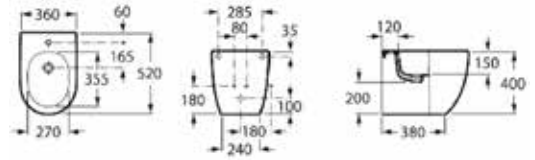

| Rp 4,495,000,-

Seat & Cover  
with soft close  
and quick release.

**Ref. A80D2A2001**

| Rp 1,618,000,-

**Meridian** 520 mm

**Length:** 520 mm

Compact bidet back-to-wall  
with taphole.

**Ref. A35724700D**