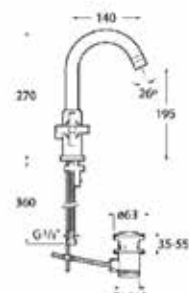

| Rp 3,824,000,-