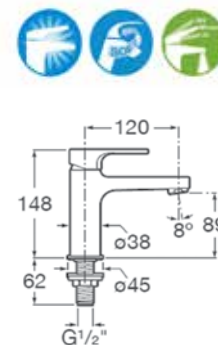

Built-in bath shower mixer with automatic diverter. Chrome.
Ref. A5A0620C0V

| Rp 3.604.000,-

Escuadra

Built-in bath or shower mixer
Chrome.
Ref. A5A2220C0V

| Rp 2.227.000,-

Floor standing bath filler mixer with automatic diverter. 1.70 m flexible shower hose and handshower. Chrome.
Ref. Z5A2720C0N

| Rp 10.585.000,-

Single lever basin tap.
Chrome.
Ref. A5A4220C0T

| Rp 3.072.000,-