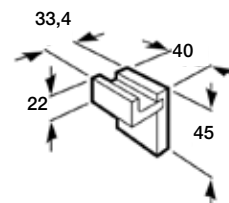

Rubik

Robe hook. Chrome.
Ref. A817116001

| Rp 488,000,-