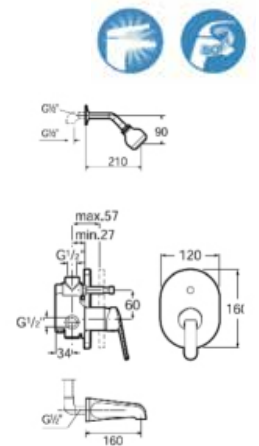

Built-in bath shower mixer with automatic diverter, shower head and spout. Chrome.
Ref. A5A0625C0N

Rp 4,040,000,-