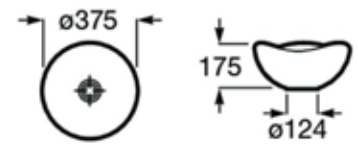

Ø 375 mm

Over countertop basin.
Includes ceramic waste
cover. Fineceramic.
Coffee.

Ref. A327A15660

| Rp 4,786,000,-

N Ruy Ohtake Ø 375 mm