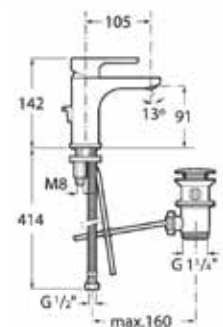

L20

Circles and straight lines are combined in the simple silhouette of a tap with rounded edges and soft shapes. L20 is discreet and refined, an easily adaptable solution to a wide range of bathroom styles in an array of designs and versions.

Basin mixer with 2 flexibles and pop up waste. Cold start. Chrome.
Ref. A5A3B09C0V

| Rp 1,820,000,-