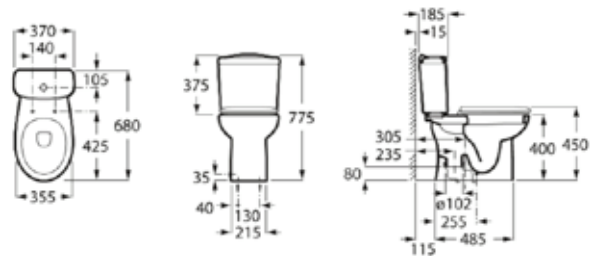

| Rp 769,000,-

Victoria 680 mm

**Length:** 680 mm  
**Outlet:** 305 mm

Close-coupled WC.  
S-Trap outlet 305 mm  
Bowl shape round.  
Washdown.  
Includes fixing kit.  
**Ref. A3423D3000**

| Rp 2,090,000,-