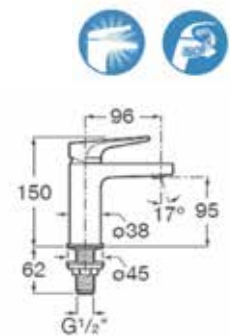

Single lever cold tap basin. Chrome.  
**Ref. A5A4290C0T**

Rp 1,737,000,-

**N** Atlas

Basin tap.  
Chrome.  
**Ref. A5A4B90C0H** | Rp 852,000,-

**N** Atlas

High neck basin tap with  
flexible hose. Chrome.  
**Ref. A5A3890C0H** | Rp 1,202,000,-