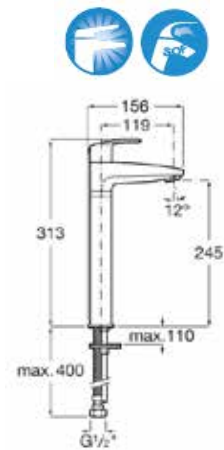

Monodin-N

Sink tap.
Chrome.
Ref. A5A7898C0H

| Rp 655,000,-