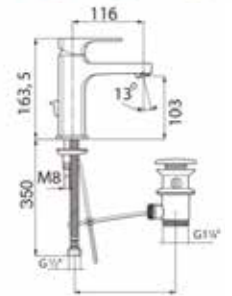

Everlux® PVD Basin Faucets / High Neck

N Escuadra