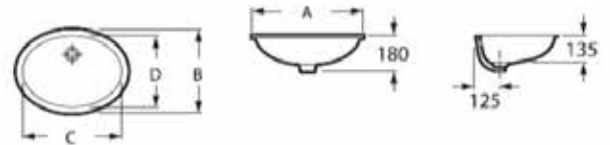

A	B	C	D
664	424	555	325
560	420	500	300

560 x 420 mm
Under countertop basin
with overflow.
Ref. A32787100D

| Rp 2,132,000,-