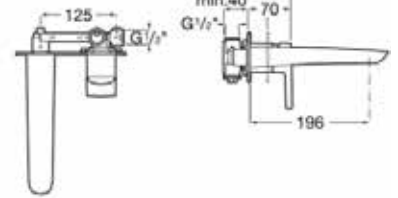

N Insignia

Built-in basin mixer.
To be completed
with Roca Box.
Ref. A5A353AC00

| Rp 7,170,000,-