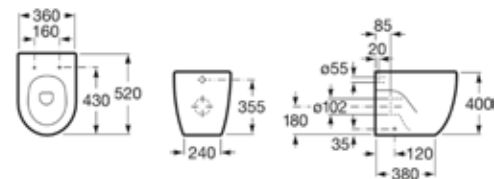

Outlet: 305 mm

Pipe suite.
Ref. A8920028CD

| Rp 830,000,-

Length: 670 mm

Integrated WNSS WC.
White color.
S-trap outlet 305 mm.
Bowl shape round.
Syphonic 4.8/3L.
Includes fixing kit.
With auto open.

Ref. A8113517F1

| Rp 80,146,000,-

Length: 670 mm

Outlet: 305 mm

Close-coupled back to wall
WC. Rimless.
Dual outlet 305 mm.
Bowl shape round.
Washdown.
Includes fixing kit.

Ref. A34224900D

| Rp 5,479,000,-

Complete cistem with:
4.5/3L
Dual-flush cistem fittings.

Ref. A34124600D

| Rp 2,270,000,-

Seat & Cover
with soft close
and quick release.

Ref. A80D2A2001

| Rp 1,618,000,-

Length: 560 mm

Outlet: 220 mm

Wall-hung WC.
P-Trap outlet 220.
Bowl shape round.
Includes fixing kit.

Ref. A34624M00D

| Rp 4,221,000,-

Seat & Cover
with soft close
and quick release.

Ref. A80D2A2001

| Rp 1,618,000,-

Length: 520 mm

Single Floor-standing
compact WC.
Dual Outlet P-180 mm,
S-305 mm.
Bowl shape round.
Washdown.
With fixing kit.

Ref. A34724M00D

| Rp 4,495,000,-

Seat & Cover
with soft close
and quick release.

Ref. A80D2A2001

| Rp 1,618,000,-