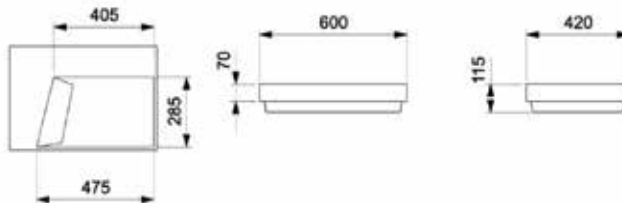

| Rp 7,832,000,-