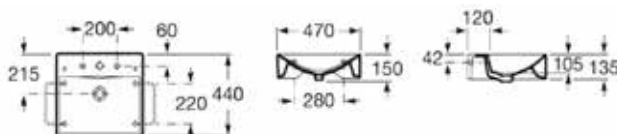

| Rp 1,953,000,-

Sofia 465 mm

465 x 415 mm

Over countertop basin  
Ref. A32772000D

| Rp 2,151,000,-

Diverta 470 mm

470 x 440 mm

Over countertop basin.  
With taphole and overflow.  
Ref. A32711100D