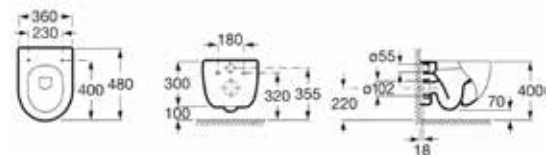

Meridian 520 mm

Length: 520 mm

Single Floor-standing
compact WC.
Dual Outlet P-180 mm,
S-305 mm.
Bowl shape round.
Washdown.
With fixing kit.

Ref. A34724M00D

| Rp 4,495,000,-

Seat & Cover
with soft close
and quick release.

Ref. A80D2A2001

| Rp 1,618,000,-