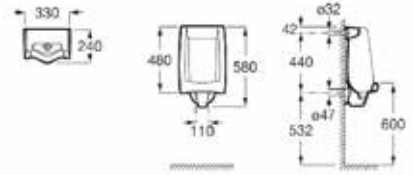

Mini

Wall urinal with integral spreader. Top inlet. White.
Ref. A35314500D

| Rp 2,044,000,-