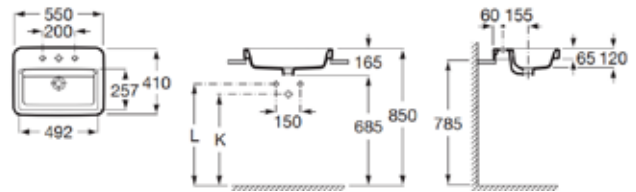

550 x 410 mm
Semi-recessed basin
with taphole and overflow.
Ref. A32747P00D

| Rp 2,248,000,-