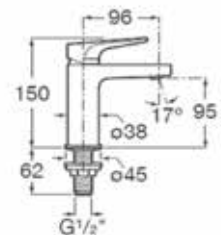

Bidet Faucet / Deck-Mounted / Single Lever

Bidet mixer with 2
flexibles and pop up
waste. Chrome.
Ref. A5A6090C0V

| Rp 2,608,000,-

Cold Water Taps

Single lever basin tap.
Chrome.
Ref. A5A4220C0T

| Rp 3,072,000,-

Basin tap with flexible.
Chrome.
Ref. A5A4220C0V

| Rp 1,258,000,-

Single lever cold tap basin.
Chrome.
Ref. A5A4290C0T

| Rp 1,737,000,-