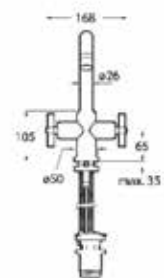

| Rp 3,824,000,-