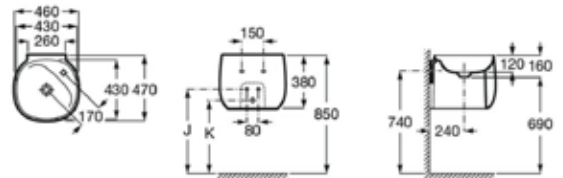

N Beyond 460 mm

460 x 470 mm

Wall basin with taphole.
Includes ceramic waste cover and fixing kit.
Fineceramic.
Onyx.

Ref. A3270B1640

| Rp 20,740,000,-