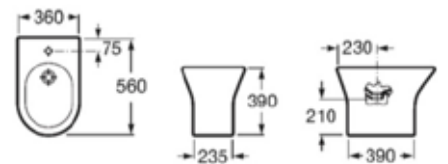

Length: 680 mm
Outlet: 305 mm

Close-coupled WC.
Dual outlet 305 mm.
Bowl shape round.
Washdown.
Includes fixing kit.

Ref. A34261600D

| Rp 3,047,000,-

Complete cistem with:
4.5/3L
Dual-flush cistem fittings.

Ref. A34161800D

| Rp 2,023,000,-

Seat & Cover
with soft close.

Ref. A80D612001

| Rp 1,383,000,-

Length: 680 mm
Outlet: 305 mm

One-piece WC.
Dual Outlet 305 mm
Bowl shape round.
Dual-flush 6/3L.
Washdown.
Includes fixing kit.

Ref. A34961700D

| Rp 6,921,000,-

Seat & Cover
with soft close.

Ref. A80D612001

| Rp 1,383,000,-

560 x 360 mm

Floorstanding bidet
with taphole.

Ref. A35764000D

| Rp 2,505,000,-