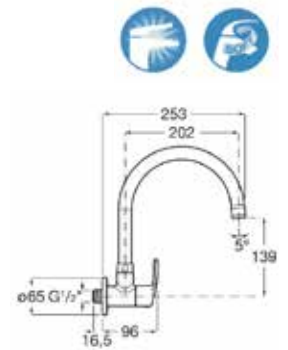

Monodin-N

Wall-mounted
angle valve.
Chrome.
Ref. A5A8098C0H

| Rp 567,000,-