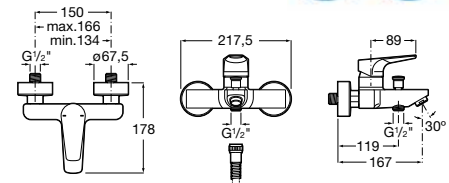

Atlas

Wall-mounted shower mixer. Chrome.
Ref. A5A2190C0V

| Rp 2,346,000,-