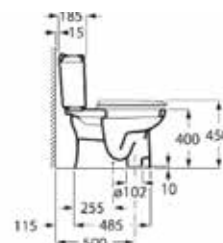

**520 x 410 mm**  
Wall basin with taphole.  
Includes fixing kit.  
**Ref. A32739400D**

Victoria 520 mm

Full pedestal.  
**Ref. A33130700D**

| Rp 954,000,-

| Rp 895,000,-

Victoria EL with Roca E-flush

**Length: 720 mm**  
**Outlet: 500 mm**  
Close-coupled WC.  
S-Trap outlet 500 mm  
Bowl shape elongated.  
Washdown.  
Includes fixing kit.  
**Ref. A3423D1000**