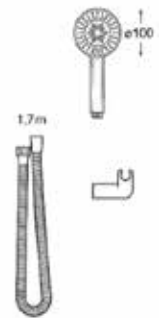

4 functions. Includes: Sensum Square 130/4 handshower. Swivel shower bracket and 1.70 m satin PVC flexible hose. Chrome.

Ref. A5B1308C0V | Rp 1,441,000,-

3 functions. Includes: Stella 100/3 handshower, swivel shower. Bracket and 1.70 m satin PVC. Flexible hose. Chrome.

Ref. A5B1C03C0V | Rp 1,341,000,-

Shower Heads

Rain Dream

Round Ø 400 mm. Chrome stainless steel. **Ref. A5B2650C0V**

Rp 4,036,000,-

Ø 300 mm. **Ref. A5B2550C0V**

Rp 3,408,000,-

Rain Dream

400 x 400 mm

Square. Chrome stainless steel. **Ref. A5B2850C0V**

Rp 4,356,000,-

250 x 250 mm **Ref. A5B2450C0V**

Rp 3,630,000,-