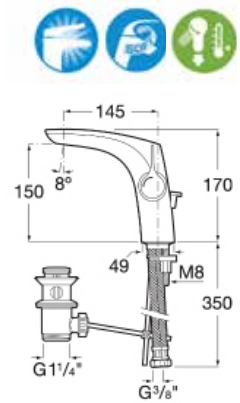

N Insignia

High neck basin mixer with 2 flexibles and pop up waste. Cold start. Chrome.
Ref. A5A343AC00

Rp 13,286,000,-