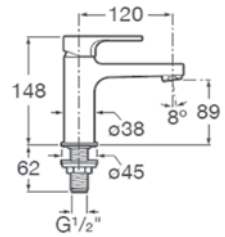

| Rp 2,608,000,-

**Cold Water Taps**

**Escuadra**

Single lever basin tap.  
Chrome.  
**Ref. A5A4220C0T**

| Rp 3,072,000,-

**Escuadra**

Basin tap with flexible.  
Chrome.  
**Ref. A5A4220C0V**

| Rp 1,258,000,-