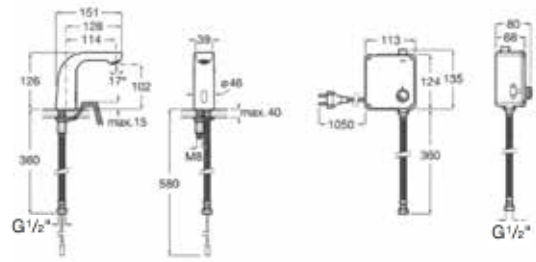

**Ref. A5A5790C0N**

| Rp 9,730,000,-

**L20-E**

Mains operated at 230 V.  
Includes power source  
and flexible hose.  
Chrome.  
**Ref. A5A5709C0V**

Rp 8,108,000,-

**Sentronic-S**

Urinal flush valve.  
Powered by mains supply.  
Matt.  
**Ref. A5A9602CMV**