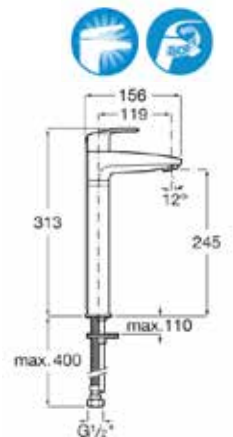

**Monodin-N**

Basin tap.  
Chrome.  
Ref. A5A4298C0H | Rp 814,000,-

**Monodin-N**

High neck basin tap with flexible hose. Chrome.  
Ref. A5A3898C0H | Rp 1,148,000,-

L20

Basin tap with flexible.  
Chrome.  
Ref. A5A4209C0V