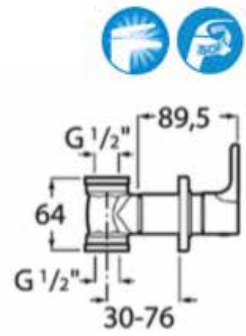

Victoria

Built-in stop valve.
Chrome.
Ref. A5A1525C0V

| Rp 509,000,-