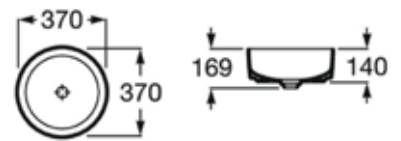

| Rp 5,368,000,-

Ø 370 mm

Over countertop basin  
Includes ceramic  
waste cover.  
Fineceramic. Round.  
Coffee.

Ref. A327523660

| Rp 6,710,000,-

**N** Inspira Ø 370 mm

Ø 370 mm

Over countertop basin  
Includes ceramic  
waste cover.  
Fineceramic. Round.  
Onyx.