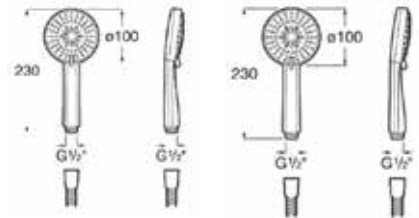

Stella

Stella 80.
3 functions:
Rain, Tonic and Pulse.
Chrome.
Ref. A5B1103C0V

| Rp 674,000,-

1 function: Rain.
Chrome.

Ref. A5B9103C0V

| Rp 413,000,-