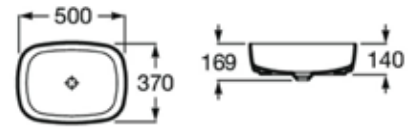

500 x 370 mm

Over countertop basin.
Includes ceramic
waste cover.
Fineceramic. Soft.
Onyx.
Ref. A327500640

| Rp 7,447,000,-

N Inspira 500 mm