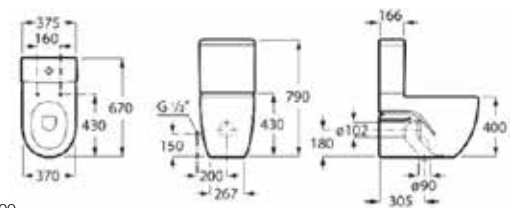

Outlet: 305 mm

Pipe suite.
Ref. A8920028CD

| Rp 830,000,-

Length: 670 mm

Integrated WNSS WC.
White color.
S-trap outlet 305 mm.
Bowl shape round.
Syphonic 4.8/3L.
Includes fixing kit.
With auto open.

Ref. A8113517F1

| Rp 80,146,000,-

Length: 670 mm

Outlet: 305 mm

Close-coupled back to wall
WC. Rimless.
Dual outlet 305 mm.
Bowl shape round.
Washdown.
Includes fixing kit.

Ref. A34224900D

| Rp 5,479,000,-

Complete cistem with:
4.5/3L
Dual-flush cistem fittings.

Ref. A34124600D

| Rp 2,270,000,-

Seat & Cover
with soft close
and quick release.

Ref. A80D2A2001

| Rp 1,618,000,-

Length: 560 mm

Outlet: 220 mm

Wall-hung WC.
P-Trap outlet 220.
Bowl shape round.
Includes fixing kit.

Ref. A34624M00D

| Rp 4,221,000,-

Seat & Cover
with soft close
and quick release.

Ref. A80D2A2001

| Rp 1,618,000,-

Length: 520 mm

Single Floor-standing
compact WC.
Dual Outlet P-180 mm,
S-305 mm.
Bowl shape round.
Washdown.
With fixing kit.

Ref. A34724M00D

| Rp 4,495,000,-

Seat & Cover
with soft close
and quick release.

Ref. A80D2A2001

| Rp 1,618,000,-