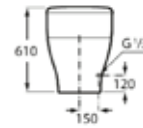

Chicago 750 mm

**Length:** 750 mm  
**Outlet:** 305 mm

One-piece WC.  
 S-Trap 305 mm  
 Bowl shape elongated.  
 Syphonic 4.8L.  
 Includes fixing kit.  
**Ref. A34948700D**

Seat & Cover  
 with soft close.  
**Ref. A80D41200U**