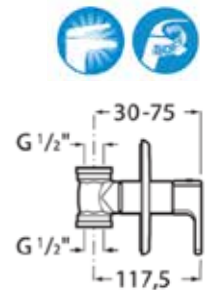

N Atlas

Wall-mounted angle valve.
Chrome.
Ref. A5A8090C0H

| Rp 594,000,-