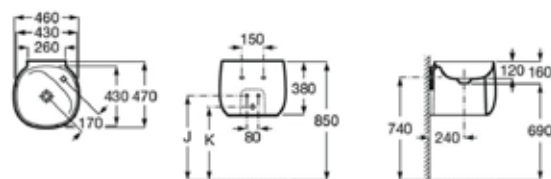

| Rp 17,588,000,-