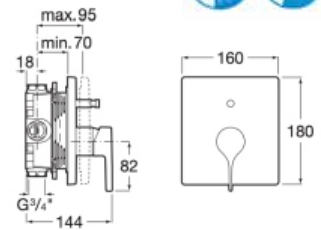

N Insignia

Built-in shower mixer. To be completed with Roca Box.

Ref. A5A2B3AC00

| Rp 6,510,000,-