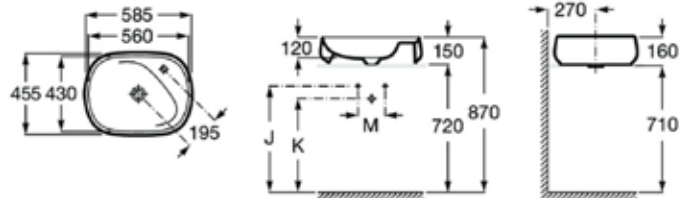

585 x 455 mm

Over countertop basin with taphole. Includes ceramic waste cover. Fineceramic.

Ref. A3270B8660

| Rp 14,522,000,-

N

Beyond 585 mm