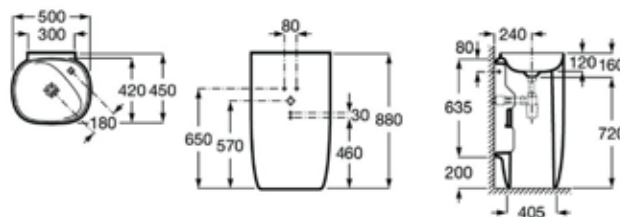

N Beyond 500 mm

500 x 450 mm

Totem finoceramic basin with taphole. Includes ceramic waste cover, fixing kit, and bottle trap.
Ref. A3270B000D

| Rp 121,296,000,-