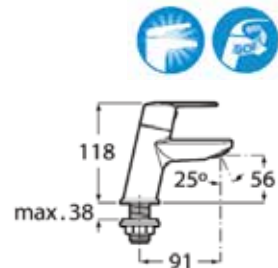

| Rp 786,000,-

L20

High neck basin tap  
with flexible.  
Chrome.  
Ref. A5A3709C0V

| Rp 1,109,000,-

Victoria

Basin cold tap.  
Chrome.  
Ref. A5A4225C0V

| Rp 643,000,-

Cadena