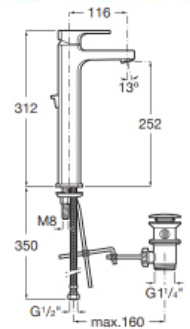

N Escuadra

High neck basin mixer with 2 flexibles and pop up waste. Gold.
Ref. A5A3420G0N

| Rp 8,278,000,-