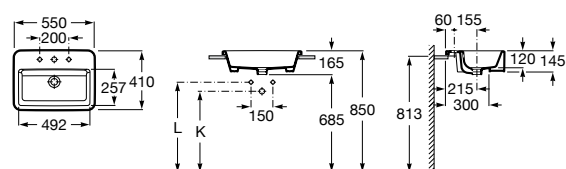

| Rp 2,289,000,-