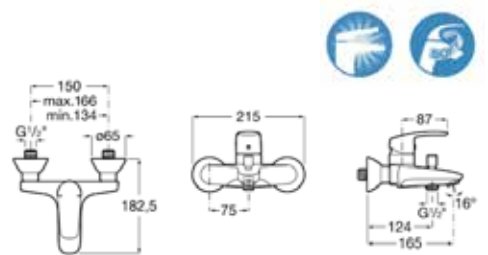

Wall-mounted bath shower mixer with automatic diverter. Chrome.
Ref. A5A0298C0N

| Rp 2,491,000,-

Monodin-N