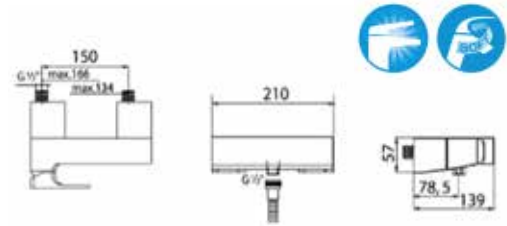

N Escuadra

Wall-mounted shower mixer.
Brushed titanium black.
Ref. A5A2020NMN

| Rp 7,464,000,-

N Escuadra

Wall-mounted bath shower mixer.
Gold.
Ref. A5A0120G0N

| Rp 9,136,000,-