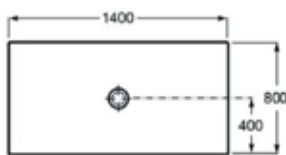

| Rp 17,175,000,-

**N** Cratos

1400 x 800 mm  
Ø 90 mm

Senceramic shower tray.  
Coffee.  
Ref. A3740L4660

Rp 17,175,000,-

**N** Cratos

1400 x 800 mm  
Ø 90 mm

Senceramic shower tray.  
Onyx.  
Ref. A3740L4640