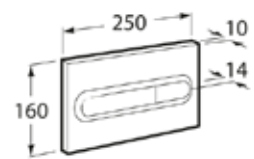

N PL 2 (One)

Dual flush for concealed cistern.
White.

Ref. A890196000

Rp 703,000,-

Lacquered grey.

Ref. A890196002

Rp 866,000,-