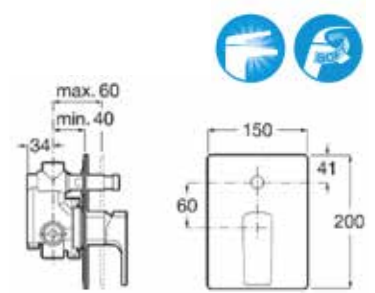

**N** Escuadra

Built-in bath shower mixer.  
Gold.  
**Ref. A5A0620G0N**

| Rp 5,406,000,-

**N** Escuadra

Built-in bath shower mixer. Brushed titanium black.  
Ref. A5A0620NMN

| Rp 5,406,000,-

**N** Escuadra