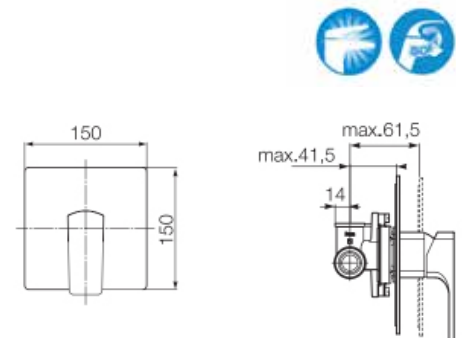

Built-in shower mixer. Gold.
Ref. A5A2220G0N | Rp 3,340,000,-