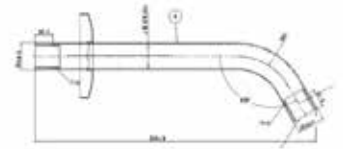

## Arms For Shower Heads

Wall

Round arm for wall.  
L400.  
Ref. A5B0250C0V

Rp 780,000,-

**Stella**

Arm for wall.  
Chrome.

**Ref. A5B0750C0V**

| Rp 356,000,-