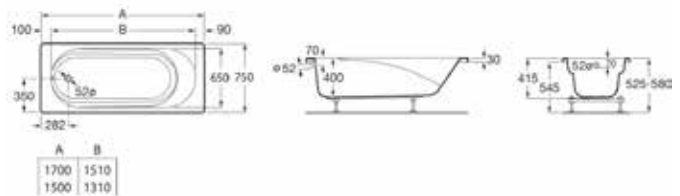

1500 x 700 mm

White.
Ref. A24T456001

| Rp 20,406,000,-

Sureste