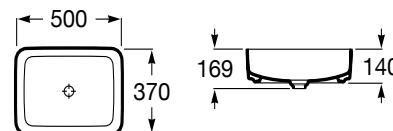

500 x 370 mm

Over countertop basin. Includes ceramic waste cover. Fineceramic. Soft.
Ref. A32750000D

| Rp 6,315,000,-

Inspira 500 mm