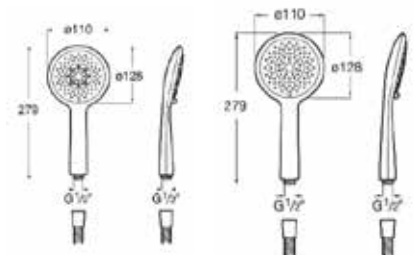

Adjustable thermostatic and swivel wall column.
General features:
- User adjust.
Adjustable from 800 to 1200 mm.
- Handshower with slide bar.
- Rotating shower head.
- Flow diverter-regulator.
Chrome.
Ref. A5A2F18C0N

| Rp 8,677,000,-

Handshowers

Plenum Round 140.
3 functions: Rain,
Rain Storm and Pulse.
White.
Ref. A5B1111CBV

| Rp 6,140,000,-

Plenum Square 140.
3 functions: Rain,
Rain Storm and Pulse.
White.
Ref. A5B1110CBV

| Rp 6,140,000,-

Sensum Round 130.
4 functions:
Rain, Night Rain,
Pulse and Tonic.
Ref. A5B1107C0V
2 functions: Rain
and Night Rain.
Chrome.
Ref. A5B9107C0V

| Rp 836,000,-

| Rp 654,000,-