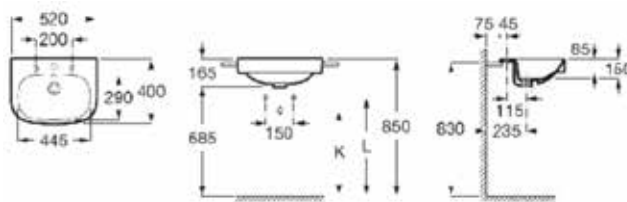

| Rp 1,068,000,-

| Rp 1,074,000,-

| Rp 716,000,-

Debba 500 mm

500 x 410 mm

Semi-insert basin  
with taphole and overflow.  
**Ref. A32799M00D**

| Rp 1,954,000,-

Debba 520 mm