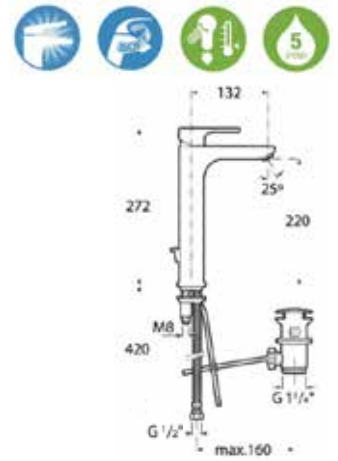

L20

High neck basin mixer with 2 flexibles and pop up waste. Cold start. Chrome.
Ref. A5A3C09C0V

Rp 3,065,000,-