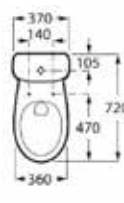

**520 x 410 mm**  
Wall basin with taphole.  
Includes fixing kit.  
**Ref. A32739400D**

Victoria 520 mm

Full pedestal.  
**Ref. A33130700D**

| Rp 954,000,-

| Rp 895,000,-

Victoria EL with Roca E-flush

**Length: 720 mm**  
**Outlet: 500 mm**  
Close-coupled WC.  
S-Trap outlet 500 mm  
Bowl shape elongated.  
Washdown.  
Includes fixing kit.  
**Ref. A3423D1000**