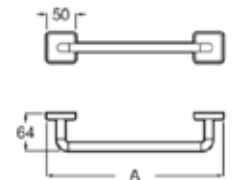

600 mm

Towel rail. Chrome.  
Ref. A817113001

| Rp 1,189,000,-

**Victoria**

600 mm

Towel rail. Chrome.  
Ref. A817119001

| Rp 940,000,-

**Accessories / Towel Rings**