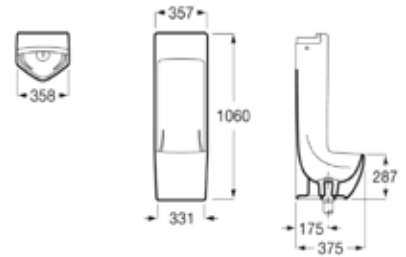

Accessibility / Urinals

Floor-standing integrated urinal (powered by main supply). Back inlet. Built-in sensor. White.

Ref. A35960E00D | Rp 29,201,000,-

Floor-standing urinal. Back inlet. White.

Ref. A35960F00D | Rp 7,057,000,-

Wall urinal with integral spreader and fixing kit. Outlet pipe and plug. Back inlet. White.

Ref. A35960R00D | Rp 6,351,000,-

Mural

Wall urinal with integrated spreader, fixing kit, outlet acc and plug. Back inlet. White.

Ref. A35345100D | Rp 5,050,000,-

Wall urinal with integral spreader and fixing kit. Outlet pipe and plug. Top inlet. White.

Ref. A35945L00D | Rp 2,525,000,-