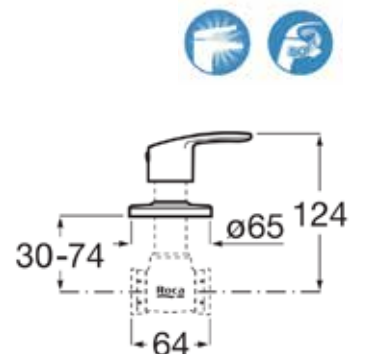

Built-in stop valve.
Chrome.
Ref. A5A1598C0H

| Rp 606,000,-