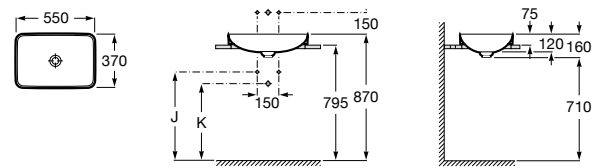

Inspira 550 mm

**550 x 370 mm**

Semi-insert basin.  
Includes ceramic  
waste cover.  
Fineceramic. Soft.  
**Ref. A32750400D**

| Rp 5,684,000,-

Inspira 550 mm

**550 x 370 mm**

Semi-insert basin.  
Includes ceramic  
waste cover.  
Fineceramic. Square.  
**Ref. A32753400D**