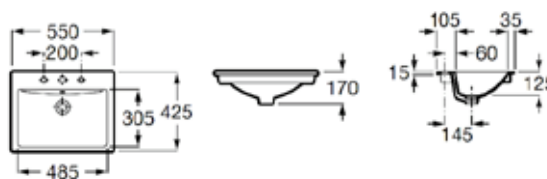

| Rp 7,832,000,-

**Diverta** 500 mm

**500 x 380 mm**  
 Countertop basin  
 with overflow.  
**Ref. A32711400D**

| Rp 2,993,000,-

**Diverta** 550 mm

**550 x 425 mm**  
 Countertop basin  
 with taphole and overflow.  
**Ref. A32711600D**